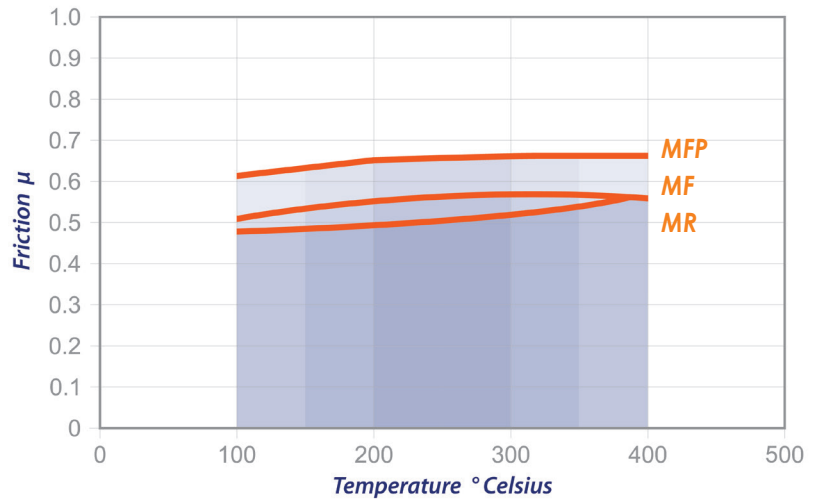

SUPERSPORT