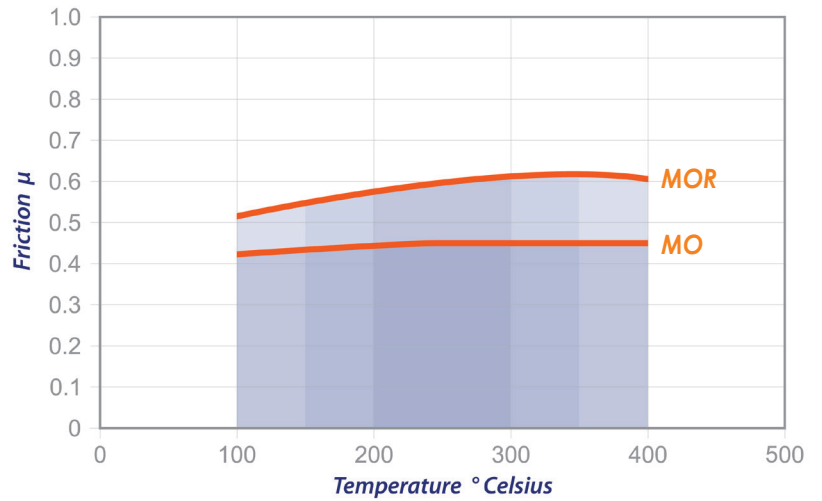

MX/ATV STANDARD & RACING