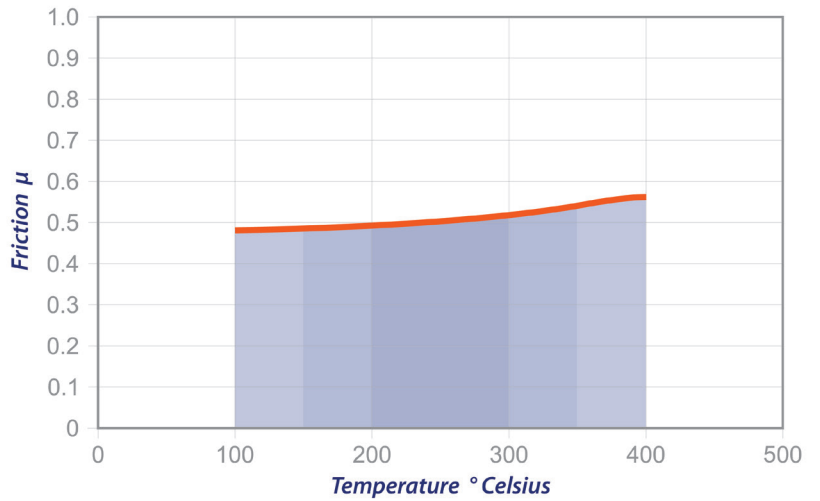

ATV

MOA

Application environment: Standard ATV (front/rear) use, especially for non-stainless steel discs (e.g. Polaris/Arcticat).
Very good performance at low, medium to high temperatures.
Excellent wear rates.

Domaine d'application : Quad (AV/ARR) standard, spécial pour disques en acier non inoxydable (Polaris, Arcticat, etc).
Très bonnes performances à basses, moyennes et hautes températures.
Excellente résistance à l'usure.

Entorno de aplicación: uso en modelos estándar ATV (delantero / posterior), específico para discos que no son de acero inoxidable (p. ej. Polaris / Arcticat).
Muy bien rendimiento con temperaturas bajas, normales y altas.
Excelente índice de desgaste.