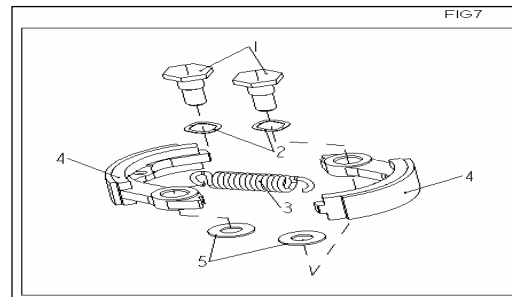

CLUTCH ASSY

NO.	CODE.	DESCRIPTION	QTY
1	24101B29F000	BOLT WEIGHT CLUTCH	2
2	12111A28F000	WASHER WAVE	2
3	24103B29F000	SPRING	1
4	24104B29F000	WEIGHT SET CLUTCH	2
5	12112A28F000	WASHER	2
6	24000B29F000	CLUTCH ASSY	1
	24000B29F000	EMBRAIAGEM COMPLETA	1