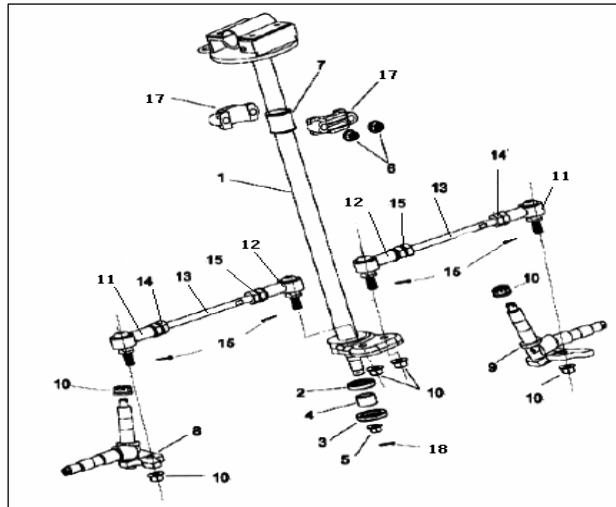

FRONT FORK

NO.	CODE		QTY.
1	43200JB00S000	SHAFT, STEERING	1
2	B1701FB18327	OIL SEAL($\psi 18 \times \psi 32 \times 7$)	1
3	B1701FB22357	OIL SEAL($\psi 22 \times \psi 35 \times 7$)	1
4	57003JB00S000	INNER SPACER($\psi 15 \times \psi 21.7 \times 15$)	1
5	B04411415042	NUT, FLANGE CHECK (M14)	1
6	B04410800043	NUT, FLANGE CHECK (M8)	2
7	43004JB00S000	PU LINER	1
8	43500JB00S000	KNUCKLE, LEFT	1
9	43600JB00S000	KNUCKLE, RIGHT	1
10	B04411012543	NUT ,FLANGE CHECK (M10)	6
11	43800JB00S000	UNIVERSAL JOINT(L)	2
12	43700JB00S000	UNIVERSAL JOINT(R)	2
13	43002JB00S000	BOLT,STUD	2
14	B04201012542	NUT (L)	2
15	B04201012542	NUT (R)	2
16	B09000203002	COTTER PIN	4
17	43001JB00S000	HOLDER, STEERING SHAFT	2
18	B09000303002	COTTER PIN	1