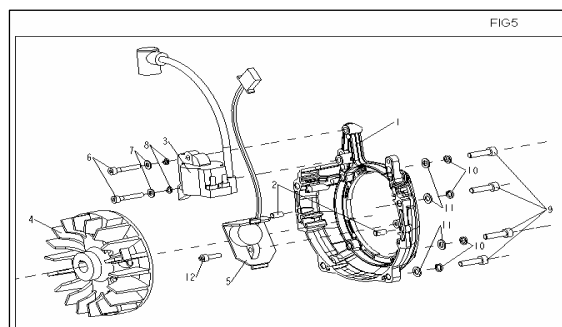

IGNITION ASSY

NO.	CODE.	DESCRIPTION	QTY
1	34103B29F000	R-COVER	1
2	B090305012A0	PIN	2
3	34101B29F000	COIL ASSY IGNITION	1
4	34102B29F000	A.C. GEN ASSY.	1
5	34105B29F000	HOLDER COIL	1
6	B02040402091	SCREW	2
7	B070000040B1	SPRING WASHER	2
8	B070100040B5	WASHER	2
9	B02040502061	SCREW	4
10	B070000050B1	SPRING WASHER	4
11	B070100050B1	WASHER	4
12	B02040401666	SCREW	1