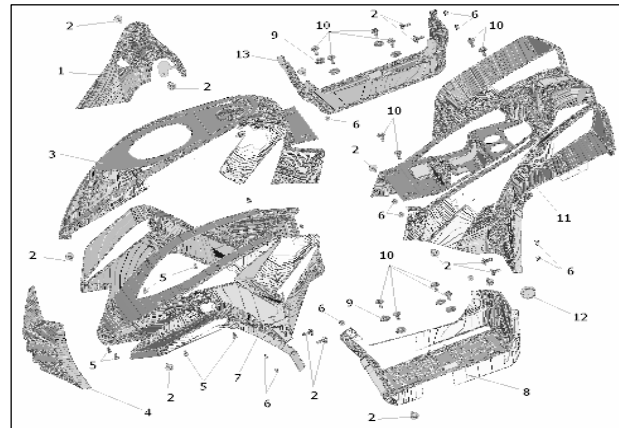

FRAME COVER

NO.	CODE		QTY.
1	65006JB00S000	COVER, HANDLE BAR	1
2	B13120601633	SCREW WITH WASHER M6X16	18
3	65001JB00S000	COVER	1
4	65007JB00S000	COVER FENDER BAR	1
5	B05004801202	SCREW	16
6	B04280600043	NUT FLANG M6	14
7	65004JB00S000	FRONT FENDER	1
8	65002JB00S000	LEFT FOOTREST	1
9	65010JB00S000	ABSORB WASHER	8
10	B13120602032	SCREW WITH WASHER M6X20	12
11	65005JB00S000	REAR FENDER	1
12	65009JB00S000	CAP RUBBER	1
13	65003JB00S000	RIGHT FOOTREST	1
14	51000JB00S000	SEAT	1