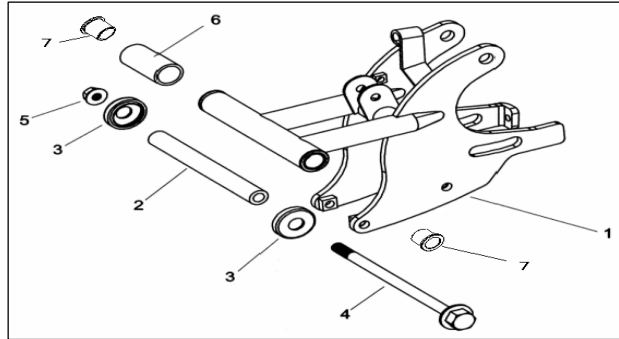

MINI ATV 50

SWINGARM

NO.	CODE		QTY.
1	57310JB20S000	SWING ARM SUB ASSY.	1
2	57301JB20S000	SWING ARM SPACER	1
3	57320JB00S000	SWING ARM SEAL COVER	2
4	57302JB20S000	SWING ARM SET BOLT	1
5	B04411012543	NUT, FLANGE CHECK(M10)	1
6	57303JB00S000	RUBBER SLEEVE	1
7	43305JB00S000	OIL LINER(ψ17)	2