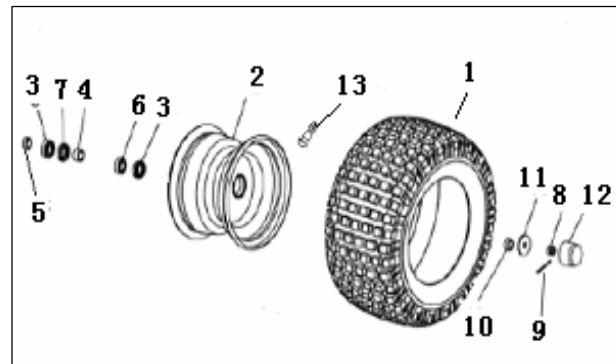

FRONT WHEEL

NO.	CODE		QTY.
1	54101JB00S000	WHEEL TIRE(145x70-6)	2
2	44110JB00S000	WHEEL RIM ASSY	2
3	B1701FB22357	OIL SEAL($\psi 22 \times \psi 35 \times 7$)	4
4	57003JB00S000	SPACER($\psi 15 \times \psi 21.7 \times 15$)	2
5	44003JB00S000	SPACER ($\psi 17 \times \psi 21.7 \times 17$)	2
6	B12066002G00	BEARING 6002-2RS	2
7	B12066003G00	BEARING 6003-2RS	2
8	B04451415042	NUT,CASTLE(M14X1.5)	2
9	B09000303002	COTTER PIN(3X30)	2
10	44002JB00S000	SPACER($\psi 15 \times \psi 21.7 \times 12$)	2
11	54001JB00S000	WASHER ($\psi 40 \times \psi 14 \times 4.5t$)	2
12	54002JB00S000	RUBBER CAP	2
13	54120JB00S000	AIR VALVE	2