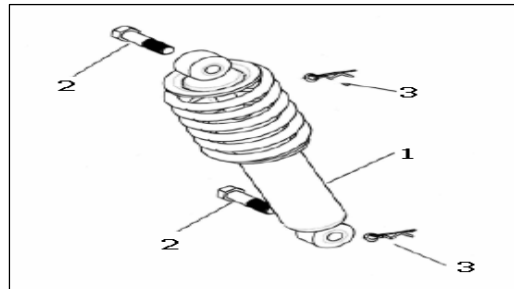

REAR SUSPENSION

NO.	CODE		QTY.
1	63100JB00S000	SHOCK ABSORBER ASSY. REAR	1
2	B01111004062	BOLT, PIN HOLE(M10×40)	2
3	63001JB00S000	COTTER PIN	2