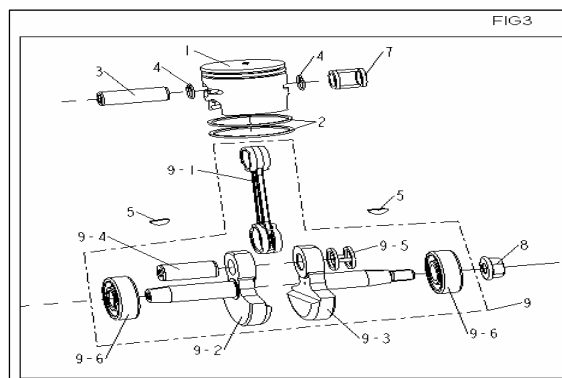

MINI ATV 50

CRANKSHAFT CONNECTING ROD PISTON ASSY

NO.	CODE.	DESCRIPTION	QTY
1	15101B29F000	PISTON	1
2	15102B29F000	RING PISTON SET	2
3	15103B29F000	PIN PISTON	1
4	15104A32F000	CLIP,PISTON PIN	2
5	15101A04F000	WOODRUFF KEY	2
7	15105B29F000	BEARING, RADIAL	1
8	B04280800045	NUT CHECK	1
9	15108B29F000	CRANKSHAFT COMP.	1
9-1	15109B29F000	CONNECTING SHAFT	1
9-2	15110B29F000	L-CRANKSHAFT	1
9-3	15111B29F000	R-CRANKSHAFT	1
9-4	15112B29F000	CRANK PIN	1
9-5	15113B29F000	BEARING RADIAL	1
9-6	B12060201065	BEARING BALL	2