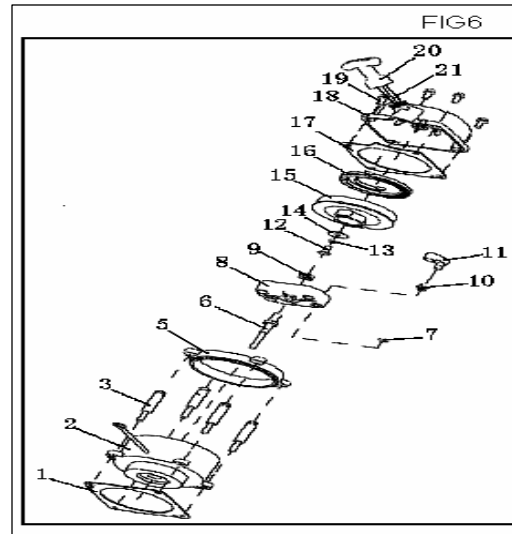

### CRANKSHAFT CONNECTING ROD PISTON ASSY

NO.	CODE.	DESCRIPTION	QTY
1	15101B29F000	PISTON	1
2	15102B29F000	RING PISTON SET	2
3	15103B29F000	PIN PISTON	1
4	15104A32F000	CLIP,PISTON PIN	2
5	15101A04F000	WOODRUFF KEY	2
7	15105B29F000	BEARING, RADIAL	1
8	B04280800045	NUT CHECK	1
9	15108B29F000	CRANKSHAFT COMP.	1
9-1	15109B29F000	CONNECTING SHAFT	1
9-2	15110B29F000	L-CRANKSHAFT	1
9-3	15111B29F000	R-CRANKSHAFT	1
9-4	15112B29F000	CRANK PIN	1
9-5	15113B29F000	BEARING RADIAL	1
9-6	B12060201065	BEARING BALL	2

### AIR FILTER ASSY

NO.	CODE.	DESCRIPTION	QTY
1	37101B29F000	COVER AIR/C	1
2	37102B29F000	ELEMENT	1
3	37103B29F000	FILTER HOLDER	1
5	37105B29F000	CASE AIR/C	1
4	37104B29F000	GASKET AIR/C	1
6	B13140402565	SCREW WAHSER	2
7	37106B29F000	DECAL DIRECTION	1
8	37000B29F000	AIR FILTER ASSY	1

## MINI ATV 50

NO.	CODE.	DESCRIPTION	QTY
1	28101A50F000	WASHER,MOTOR	1
2	28106A32F000	ELECTROMOTOR	1
3	28102A32F000	BOLT □	4
5	28107A32F000	ADJUST RING	1
6	28101A32F100	STUD BOLT	1
7	B08100040000	CIRCLIP	1
8	28106A25F000	CLAW PLATE	1
9	28107A25F000	NUT	1
10	28105A25F000	REPOSITION SPRING	1
11	28104A25F000	STARTER CLAW	1
12	B02210501226	SCREW M5x12	1
13	B07000005000	SPRING WASHER	1
14	28112A25F000	WASHER	1
15	28109A25F000	LINE REEL	1
16	28110A25F000	SPRING TENSION	1
17	28120A25F000	WASHER	1
18	28113A25F000	COVER	1
19	B13100501271	BOLT ASSY M5x25	4
20	17159A05F000	ROPE HANDLE	1
21	17160A05F000	ROPE	1
22	28108A25F000	PULL START ASSY	1