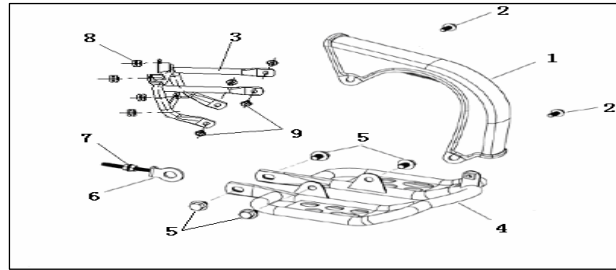

MINI ATV 50

FEND BAR

NO.	CODE		QTY.
1	57001JB00S000	PROTECT COVER	1
2	B13230603073	BOLT,HEXAGON HEAD(M6×30)	2
3	57200JB00S000	FEND BAR ASSY.	1
4	57400JB20S000	BELOW PROTECT COVER	1
5	B01310801663	BOLT,FLANGE(M8×16)	4
6	57800JB00S000	CHAIN ADJUSTER	1
7	B04280600042	NUT M6	2
8	57004JB00S000	RUBBER WASHER	4
9	B01310801262	BOLT,FLANGE(M8×12)	4