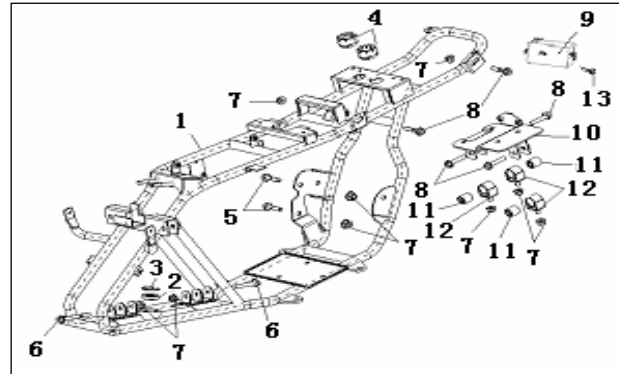

MINI ATV 50

FRAME

NO.	CODE		QTY.
1	57100JB20S000	FRAME COMP.	1
2	B12066002G00	BEARING (6002-2Z)	1
3	B080603235A1	CLIP	1
4	57002JB00S000	RUBBER DAMPER	2
5	B01310803663	BOLT,FLANGE (M8×36)	2
6	B01310807063	BOLT,FLANGE (M8×70)	2
7	B04410800043	NUT,FLANGE CHECK(M8)	9
8	B01310804063	BOLT,FLANGE (M8×40)	5
9	58000JB20S000	BATTERY BOX	1
10	57500JB20S000	ENGINE BRACKET	1
11	43320JB00S000	BUSH (ψ20×ψ8.1×21×24)	3
12	57610JB00S000	ENGINE MOUNTING ASSY.	3
13	B02040601262	SCREW	3