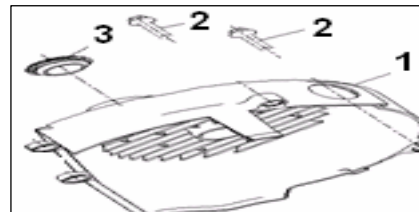

ARN 125_150

E16 COVER FAN ASSY

NO.	CODE		QTY.	NOTES	Model
1	20201J05FT10	COVER,fan	1		ARN 125-150
2	B01890602563	SCREW	2		ARN 125-150
3	20204J05F000	CAP,OBSERVE	2		ARN 125-150