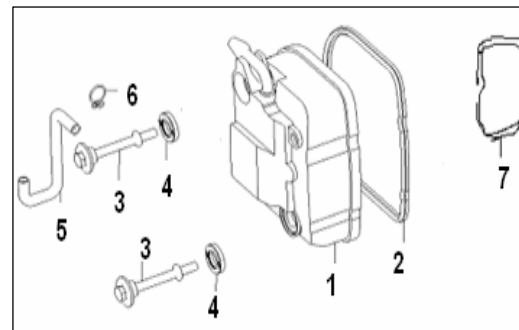

ARN 125_150

E01.1 CYLINDER HEAD COVER

NO.	CODE	EN DESCRIPTION	QTY.
1	30700J05F000	COVER ,cylinder head	1
2	30704J05F000	GASKET	1
3	201313.005472	SCREW,cylinder head cover	2
4	30714N02F000	GASKET	2
5	201110.003000	HOSE,oil	1
6	201227.002472	CLIP,hose	1
7	30718J05F000	NUT BUSH,rubber	1

NOTES

Euro 2

Model

ARN 125-150
ARN 125-150
ARN 125-150
ARN 125-150
ARN 125-150
ARN 125-150