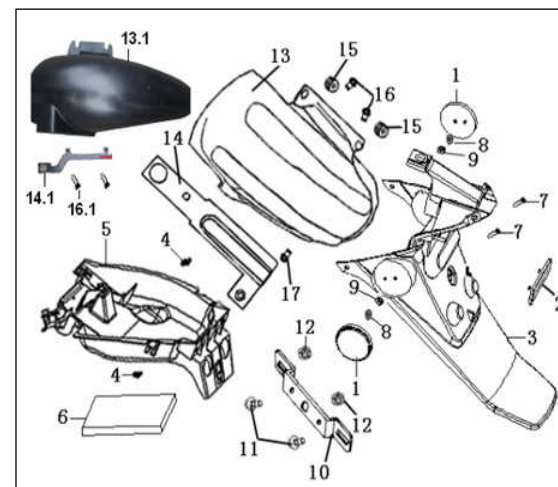

ARN 125_150

F18 REAR FENDER

NO.	CODE		QTY.	NOTES
1	86300BMMT000	SIDE REFLECTOR	2	
2	86500BN0T000	REAR REFLECTOR	1	
3	65709J4AT000	REAR FENDER, 1	1	
4	65802J0ET000	CLIP, SCREW 4.8MM	2	
5	65701J4AT000	FENDER, UNDER FUEL TANK	1	
6	65703J4AT000	MAT, FENDER	1	
7	B13060602004	SCREW 6X20MM	2	
8	B07030000605	WASHER 6MM	2	
9	B04240600045	NUT 6MM	2	
10	08250J4AT001	LICENSE BRACKET	1	
11	B01070601265	BOLT 6X12MM	2	
12	B04070600055	NUT 6MM	2	
13	65761J4AT000	REINFORCEMENT, REAR FENDER	1	
14	65770J4AT000	BRACKET, RR, FENDER	1	
15	65713J4AT000	CUSHION GASKET	2	
16	B13060602505	SCREW 6X25MM	2	
17	B13060601205	SCREW 6X12MM	1	

Season