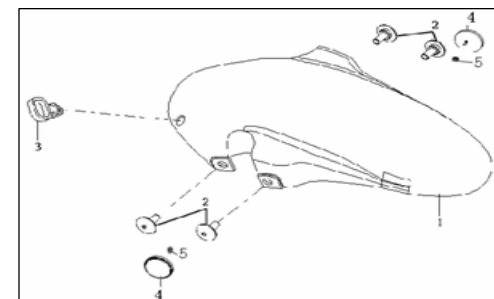

F13 FRONT FENDER

NO.	CODE		QTY.	NOTES
1	65101J4ATH40	FRONT FENDER	1	VRM, AMA
	65101J4ATB40	FRONT FENDER	1	PRT
	65101J4ATCE0	FRONT FENDER	1	CZ
	65101J4ATEN0	FRONT FENDER	1	AZ
	65101J4ATR70	FRONT FENDER	1	VRM
	65101J4ATBA0	FRONT FENDER	1	PRT
2	08001N0GT000	SCREW	4	
3	65111N0GT000	GROMMET, RUBBER	1	

Season