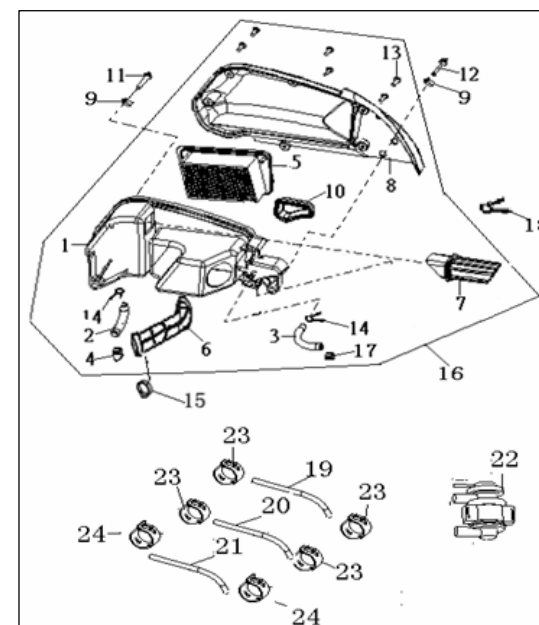

ARN 125_150

F06 AIR CLEANER

NO.	CODE		QTY.
1	49100J4AT000	BASE ASSY.,AIR CLEANER	1
	49100J4AT001	BASE ASSY.,AIR CLEANER	1
2	49009J4AT000	OIL DRAIN	1
3	49330J4AT000	HOSE ASSY., OIL DRAIN	1
4	49006J4AT000	DUST COVER	1
5	49200J4AT000	FILTER	1
6	49005J4AT000	PIPE, AIR OUT	1
7	49002J4AT000	HOSE, AIR IN	1
8	49001J4AT000	UPPER CASE, AIR CLEANER	1
9	B07020000605	WASHER 6MM	2
10	49003J4AT000	UPPER CASE, OIL GATHER	1
11	B02000603525	SCREW 6X35MM	1
12	B02000605525	SCREW 6X55MM	1
13	B05004801905	TAPPING SCREW 4.8X19MM	6
14	49016J4AT000	CLIP	5
15	49350J4AT000	CLAMP	1
16	49000J4AT001	AIR CLEANER ASSY.	1
17	49607J4AT000	PLUG	1
18	50309B20T000	CLIP ϕ11	1
19	49082J4AT000	HOSE II	1
20	49801J4AT000	HOSE I ϕ13$\times$$\phi$18$\times$330MM	1
21	49803J4AT000	HOSE ϕ3.5$\times$$\phi$7.5$\times$360MM	1
22	49800N0JP000	RETAINER VALVE	1
23	49804J00P000	SPRING $\square$,LOCK ϕ17.5	4
24	49806J00P000	SPRING $\square$,LOCK ϕ16.5	2

NOTES

Euro 2

Euro 3

Season