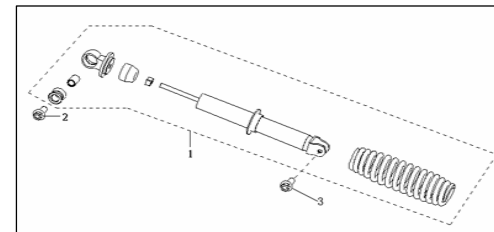

ARN 125_150

F12 REAR ABSORBER

NO.	CODE		QTY.	NOTES
1	63800J4AT000	REAR SHOCK ABSORBER COMP.	1	
2	B01070803065	BOLT 8X30MM	1	
3	B01071004065	BOLT 10X1.25X40MM	1	

Season