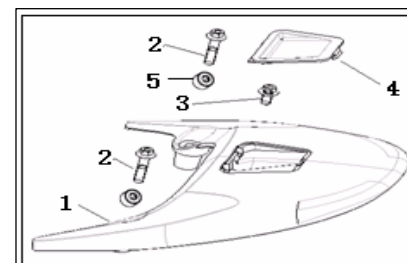

F09_2 REAR HANDLE

NO.	CODE	EN DESCRIPTION	QTY.	NOTES
1	52011J4ATBA0	REAR HANDLE (BLACK BA)	1	
2	B01070804064	BOLT 8x40MM	2	
3	B01070801664	BOLT 8x16MM	1	
4	52591J4AT000	DECORATION,CAP	1	
5	08027J4AT000	PLASTIC WASHER	2	

Season

2006-
2009