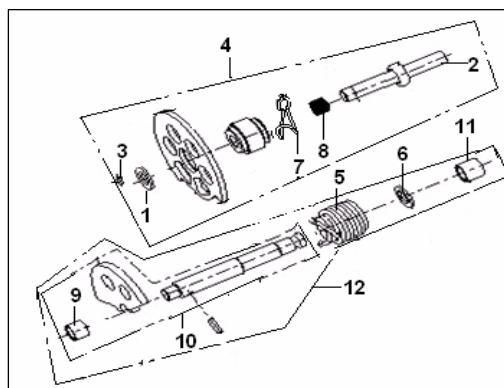

E11 KICK STARTER ASSY

NO.	CODE		QTY.	NOTES	Model
1	17805H03F000	WASHER	1		ARN 125-150
2	17811J05F000	GEAR SHAFT	1		ARN 125-150
3	B090103008B0	PIN	1		ARN 125-150
4	17806J05F000	GEAR ASSY, starter	1		ARN 125-150
5	17718J05F930	TWEAK SPRING	1		ARN 125-150
6	17402H03F000	PLATE	1		ARN 125-150
7	17809H03F000	SPRING	1		ARN 125-150
8	17412H03F000	SPRING	1		ARN 125-150
9	17433H03F000	BEARING COVER, starter	1		ARN 125-150
10	17400J05F000	SHAFT ASSY, starter	1		ARN 125-150
11	17434H03F000	BEARING COVER, starter	1		ARN 125-150
12	216100.023000	KICK STARTER ASSY	1		ARN 125-150