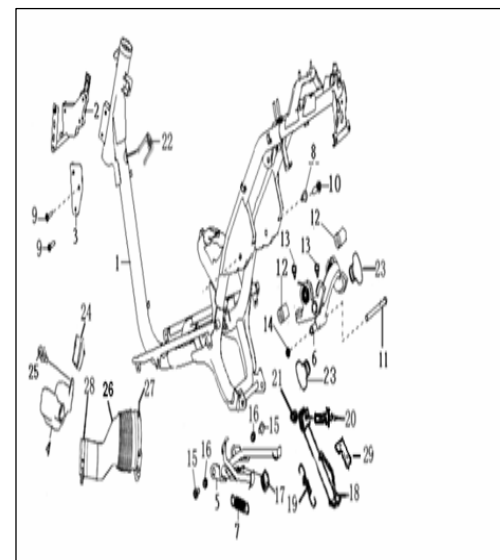

F11 FRAME

NO.	CODE		QTY.	NOTES	Season
1	57100J4AT000	FRAME BODY COMP.	1		
1	57100J4AT001	FRAME BODY COMP.	1		
2	57930J4AT000	BRACKET ASSY.	1		
3	08100J4AT000	BRACKET ASSY., HORN	1		
4	59300J4AT000	CASE ASSY., AIR IN	1		
5	58500J4AT000	MAIN STAND ASSY.	1		
6	58300J4AT000	HOLDER ASSY., ENGINE	1		
7	57003J4AT001	SPRING, MAIN STAND	1		
8	58350J4AT000	COLLAR	1		
9	B01070604065	BOLT 6X40MM	2		
10	B01071005065	BOLT 10X1.25X50MM	2		
11	58301J0ET000	SHAFT, ENGINE BRACKET	1		
12	58340J4AT000	BUSH, ENGINE BRACKET	2		
13	58302J0ET000	RUBBER,ENGINE BRACKET	2		
14	B04171012555	NUT 10X1.25MM	1		
15	B01071002565	BOLT 10X1.25X25MM	2		
16	58509J0ET000	BUSH	2		
17	58507J4AT000	CUSHION GUM	1		
18	58700J4AT001	SIDE STAND COMP.	1		
19	57010BM0T000	TENSION SPRING	1		
20	57005BMBT000	BOLT, SIDE STAND	1		
21	B04060800055	NUT 8MM	1		
22	57035J4AT000	COVER, AIR INLET	1		
23	58308J4AT000	DUST COVER	2		
24	08401J4AT000	RUBBER	2		
25	B13010601605	SCREW W/WASHER 6X16MM	1		
26	08402J4AT000	PIPE, INTERLINK	1		
27	08430J0ET000	CLAMP ASSY.	1		
28	08440J4AT000	CLAMP ASSY.	1		
29	57006BM0T000	HOOK	1