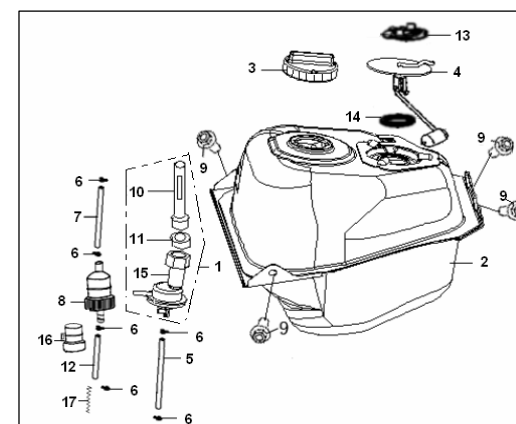

NOTES

Season