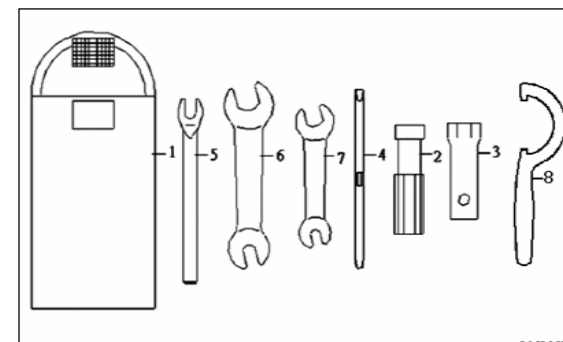

F22 TOOLS

NO.	CODE		QTY.	NOTES	Season
1	02110G00P000	TOOL BAG	1		
2	02104G00P000	HANDLE	1		
3	02101J4AT000	SOCKET, SPARK PLUG	1		
4	02103G00P000	SCREW DRIVER, DOUBLE-ENDED	1		
5	02102G00P000	SPANNER	1		
6	B20011301603	WRENCH 13-16	1		
7	B20011001203	WRENCH 10-12	1		
8	02108J4AT000	WRENCH	1