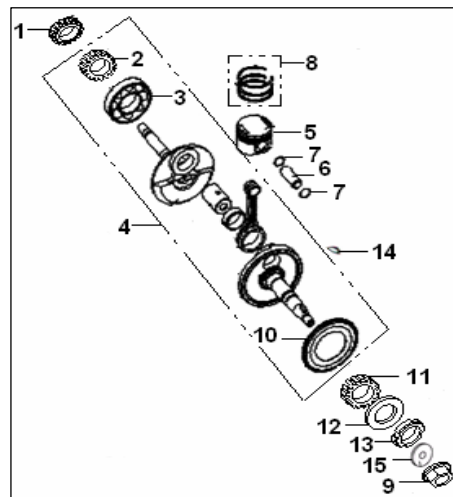

E06 CRANKSHAFT & CONNECTING ROD & PISTON ASSY

NO.	CODE		QTY.	NOTES	Model
1	15231J05F000	GEAR,starter driven	1		ARN 125-150
2	15232J05F000	SPROCKET,cam chain	1		ARN 125-150
3	15210J05F000	ROLLING BEARING	1		ARN 125-150
4	179103180000	CRANKSHAFT & CONROD ASSY	1		ARN 125-150
5	208300.021062	PISTON	1		ARN 125
6	15105H03F000	PIN,piston	1		ARN 125
5A	208300.046062	PISTON	1		ARN 150
6A	15105K03F000	PIN,piston	1		ARN 150
7	208308.004161	CLIP	2		ARN 125-150
8	15120K03F000	OIL RING ASSY	1	JOGO	ARN 150
8A	17918305003Z	RING ASSY	1	JOGO	ARN 125
9	15206J05F000	NUT,LOCK	1		ARN 125-150
10	15227J05F000	PLATE,OIL REVERSE	1		ARN 125-150
11	15208J05F000	SPROCKET,	1		ARN 125-150
12	15209J05F000	FLAT WASHER	1		ARN 125-150
13	208224.001161	NUT	1		ARN 125-150
14	15101J01F000	KEY	1		ARN 125-150
15	B07030001200	WASHER	1		ARN 125-150