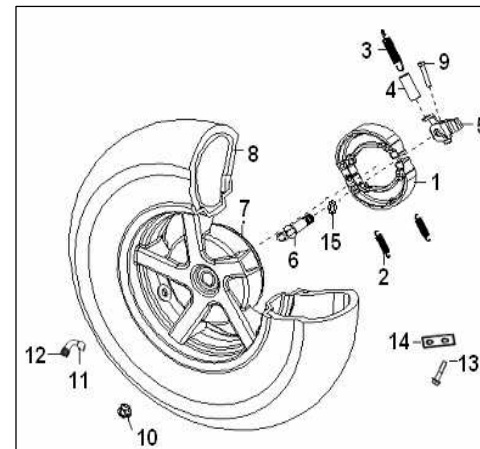

ARN 125_150

F10 REAR WHEEL

NO.	CODE		QTY.	NOTES	Season
1	54200J4AT000	BRAKE SHOE ASSY.	1		
2	54001J4AT000	SPRING, BRAKE SHOE	2	JOGO	
3	54008J4AT000	SPRING, BRAKE RETURN	1		
5	54007J4AT000	ROCKER, REAR BRAKE	1		
6	54003J4AT000	CAMSHAFT, REAR BRAKE	1		
7	54100J4ATYF0	RIM ASSY. , RR. WHEEL	1		
	54100J4ATB40	RIM ASSY. , RR. WHEEL	1	AMA	2006
	54100J4ATBH0	RIM ASSY. , RR. WHEEL	1	PRT, VRM, AZ	2006
	54100T09BH10	RIM ASSY. , RR. WHEEL	1	TODOS OS MODELOS	2007
	54100T09BH10	RIM ASSY. , RR. WHEEL	1	TODOS OS MODELOS	2008
8	B140508D1221	TIRE (E-MARK) 130/70-12	1		
9	B01020603565	BOLT 6X35MM	1		
10	B04171615054	NUT 16X1.5MM	1		
11	B1403Z201100	RIM VALVE	1		
12	B1404Z2011C0	CAP,VALVE	1		
15	54021J0ET000	O RING I	1