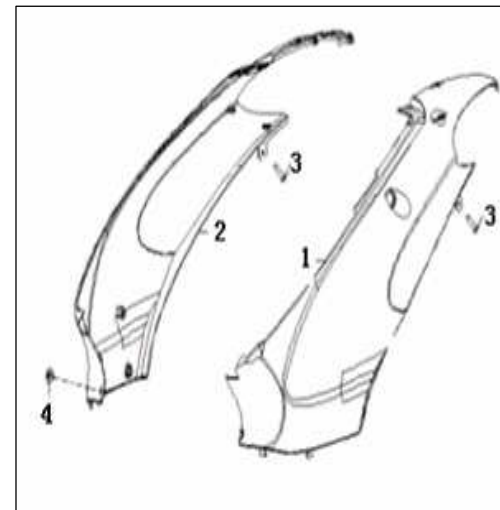

NO.	CODE		QTY.	NOTES	Season
1	65603J4ATRH0	SIDE COVER, L.	1	VRM	2006
	65603J4ATYF0	SIDE COVER, L.	1	AMA	2006
	65603J4ATB40	SIDE COVER, L.	1	PRT	2006
	65603J4ATR70	SIDE COVER, L.	1	VRM	2007-
	65603J4ATCE0	SIDE COVER, L.	1	CZ	2007-
	65603J4ATEN0	SIDE COVER, L.	1	AZ	2007-
	65603J4ATBA0	SIDE COVER, L.	1	PRT	2007-
1A	65603J13015Z	SIDE COVER, L.	1	CZ C/ AUTOCOLANTES 125CC	2007-
	65603J13016Z	SIDE COVER, L.	1	AZ C/ AUTOCOLANTES 125CC	2007-
	65603J13017Z	SIDE COVER, L.	1	VRM C/ AUTOCOLANTES 125CC	2007-
	65603J13018Z	SIDE COVER, L.	1	PRT C/ AUTOCOLANTES 125CC	2007-
1B	65603J13019Z	SIDE COVER, L.	1	CZ C/ AUTOCOLANTES 150CC	2007-
	65603J13020Z	SIDE COVER, L.	1	AZ C/ AUTOCOLANTES 150CC	2007-
	65603J13021Z	SIDE COVER, L.	1	VRM C/ AUTOCOLANTES 150CC	2007-
	65603J13022Z	SIDE COVER, L.	1	PRT C/ AUTOCOLANTES 150CC	2007-
2	65604J4ATRH0	SIDE COVER, R.	1	VRM	2006
	65604J4ATYF0	SIDE COVER, R.	1	AMA	2006
	65604J4ATB40	SIDE COVER, R.	1	PRT	2006
	65604J4ATR70	SIDE COVER, R.	1	VRM	2007-
	65604J4ATCE0	SIDE COVER, R.	1	CZ	2007-
	65604J4ATEN0	SIDE COVER, R.	1	AZ	2007-
	65604J4ATBA0	SIDE COVER, R.	1	PRT	2007-
2A	65604J13015Z	SIDE COVER, R.	1	CZ C/ AUTOCOLANTES 125CC	2007-
	65604J13016Z	SIDE COVER, R.	1	AZ C/ AUTOCOLANTES 125CC	2007-
	65604J13017Z	SIDE COVER, R.	1	VRM C/ AUTOCOLANTES 125CC	2007-
	65604J13018Z	SIDE COVER, R.	1	PRT C/ AUTOCOLANTES 125CC	2007-
2B	65604J13019Z	SIDE COVER, R.	1	CZ C/ AUTOCOLANTES 150CC	2007-
	65604J13020Z	SIDE COVER, R.	1	AZ C/ AUTOCOLANTES 150CC	2007-
	65604J13021Z	SIDE COVER, R.	1	VRM C/ AUTOCOLANTES 150CC	2007-
	65604J13022Z	SIDE COVER, R.	1	PRT C/ AUTOCOLANTES 150CC	2007-
3	B05004801605	TAPPING SCREW 4.8X16MM	2		
4	B13060603005	SCREW 6X30MM	1