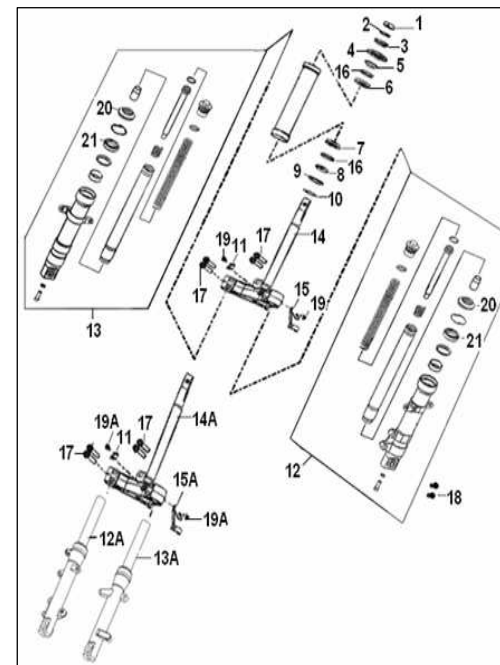

ARN 125_150

F02 FRONT FORK

NO.	CODE		QTY.	NOTES	Season
1	43008J4AT000	LOCK NUT	1		
2	43007J4AT000	STOPPER WASHER	1		
3	43017J4AT000	NUT	1		
4	43005J4AT000	DUST COVER	1		
5	43001J4AT000	RACE, STEERING OUTER, UPPER	1		
6	43002J4AT000	RACE, STEERING INNER, UPPER	1		
7	43003J4AT000	RACE, STEERING INNER, LOWER	1		
8	43004J4AT000	RACE, STEERING OUTER, LOWER	1		
9	43019J4AT000	RUBBER JOINT	1		
10	43018J4AT000	WASHER	1		
11	43035J4AT000	CLIP 1	1		
12	43200J4ATB40	CUSHION ASSY., L.	1	PRT	2006
	43200J4ATYJ0	CUSHION ASSY., L.	1	AMA	2006
	43200J4ATYJ0	CUSHION ASSY., L.	1	TODOS OS MODELOS	2007
	43200T09HU00	CUSHION ASSY., L.	1	TODOS OS MODELOS	2008
13	43300J4ATB40	CUSHION ASSY., R.	1	PRT	2006
	43300J4ATYJ0	CUSHION ASSY., R.	1	AMA	2006
	43300J4ATYJ0	CUSHION ASSY., R.	1	TODOS OS MODELOS	2007
	43300T09HU00	CUSHION ASSY., R.	1	TODOS OS MODELOS	2008
14	43100J4AT000	BRACKET ASSY., LOWER	1		
15	43150J4AT000	CLIP ASSY.	1		
16	B06010200000	BALL, STEEL 1/4	35	UNIDADE	
17	B01071005065	BOLT 10X1.25X50MM	4		
19	B01070601065	BOLT 6X10MM	2		
20	43290K00P000	COVER, ANTI-DUST	2		
21	43260K00P000	OIL SEAL	2