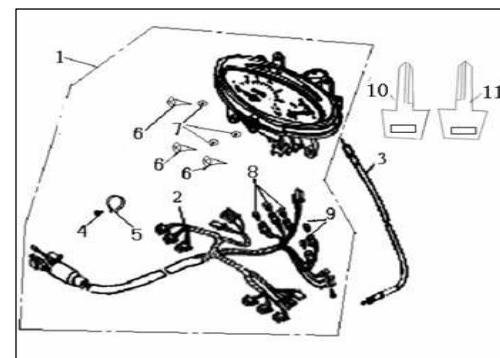

F19 SPEEDOMETER

NO.	CODE		QTY.	NOTES
1	70000J4AT000	SPEEDOMETER ASSY.	1	
2	75000J4AT000	WIRING, ASSY. SPEEDOMETER	1	
3	72900J4AT000	CABLE, ASSY. SPEEDOMETER	1	
4	B05004201603	TAPPING SCREW 4.2X16MM	1	
5	75001J4AT000	CLAMP	1	
6	B02000302523	SCREW 3X25MM	3	
7	B07000000303	SPRING WASHER 3MM	3	
8	B24012920000	BULB 12V3W	2	
9	B24020221100	BULB 12V2W	3	
10	88900T09000X	KEY NUT LEFT	1	
11	88900T09001X	KEY NUT RIGHT	1	

Season