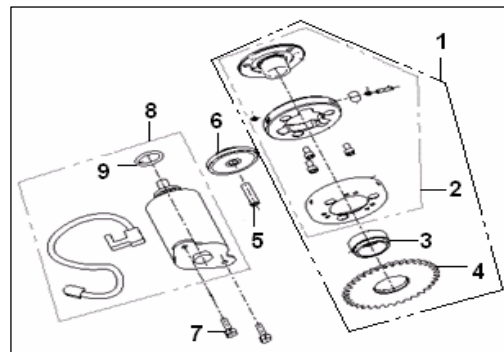

ARN 125_150

E10 ELECTRIC STARTER ASSY

NO.	CODE		QTY.	NOTES	Model
1	34400J05F000	CLUTCH SET,starter	1		ARN 125-150
2	34110J05F000	CLUTCH COMP	1		ARN 125-150
3	34124H03F000	BEARING,needle	1		ARN 125-150
4	218100.011371	GEAR COMP,starter clutch	1		ARN 125-150
5	34146J05F000	SHAFT,shaft starter idle gear	1		ARN 125-150
6	34141J05F000	GEAR,starter idle	1		ARN 125-150
7	301310601865	BOLT M6X18	2		ARN 125-150
8	218100.011472	MOTOR ASSY , starting	1	TODOS OS MODELOS	ARN 150
	218100.011472	MOTOR ASSY , starting	1	Euro 3	ARN 125
	249013060030	MOTOR ASSY , starting	1	Euro 2	ARN 125
9	34254J05F000	O RING	1		ARN 125-150