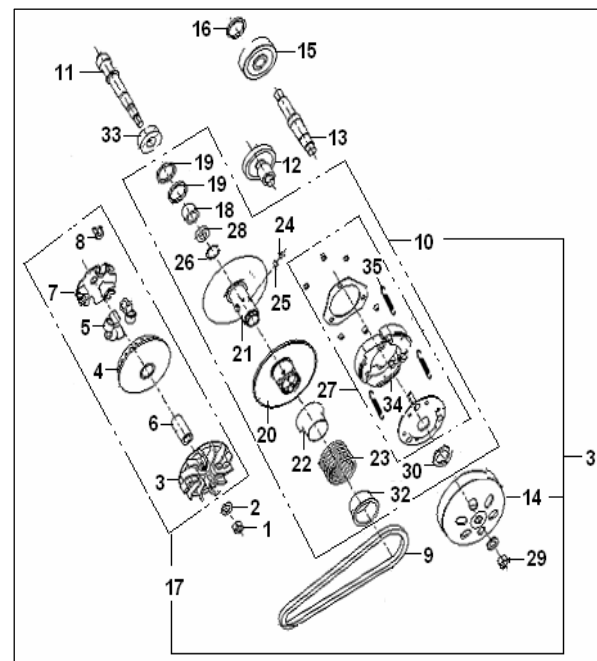

NO.	CODE		QTY.	NOTES	Model
1	15206H03F000	NUT	1		ARN 125-150
2	15209H03F000	WASHER	2		ARN 125-150
3	24111J05F000	FACE, fixed drive	1		ARN 125-150
4	220043060000	FACE COMP, fixed drive	1		ARN 125-150
5	24120J05F000	ROLLER(11.5g)	6	UNIDADE	ARN 125-150
6	24140J05F000	COLLAR	1		ARN 125-150
7	24151J05F930	PLATE, movable drive	1		ARN 125-150
8	24130J05F000	DAMPER	3		ARN 125-150
9	24160J05F000	V BELT, drive	1		ARN 125-150
10	24210J05F000	DRIVEN PLATE ASSY	1		ARN 125-150
11	214300.003000	SHAFT ,drive (16 DENTES)	1	MODELO ANTIGO USADO C/ Nº 12	ARN 125-150
11A	229043060000	SHAFT ,drive (15 DENTES)	1	NOVO MODELO USADO C/ Nº 12A	ARN 125-150
12	214103.009000	SHAFT ,idle (40 DENTES)	1	MODELO ANTIGO USADO C/ Nº 11	ARN 125-150
12A	229063060000	SHAFT ,idle (42 DENTES)	1	NOVO MODELO USADO C/ Nº 11A	ARN 125-150
13	17201J05F000	SHAFT, rear axle	1		ARN 125-150
14	24230H03F000	HOUSING, clutch	1		ARN 125-150
15	17217J05F000	GEAR	1		ARN 125-150
16	B08010002000	CIRCLIP	1		ARN 125-150
17	24100J05F000	DRIVE ASSY	1		ARN 125-150
18	24203J05F000	BEARING	1		ARN 125-150
19	24216H03F000	OIL SEAL	2		ARN 125-150
20	24211H03F000	FACE, movable driven	1		ARN 125-150
21	24212J05F000	FACE COMP, fixed driven	1		ARN 125-150
22	24213H03F930	SEAT, spring	1		ARN 125-150
23	24240H03F000	SPRING	1		ARN 125-150
24	24246H03F000	AXLE	3		ARN 125-150
25	24217H03F000	BEARING	3		ARN 125-150
26	B08000002600	CIRCLIP	1		ARN 125-150
27	24220H03F000	PLATE ASSY, driven	1		ARN 125-150
28	24245H03F000	BEARING NSE NACHI JAPAN	1		ARN 125-150
29	18330H03F930	NUT	1		ARN 125-150
30	24242H03F000	NUT	1		ARN 125-150
31	24001J05F000	SHIFT ASSY	1		ARN 125-150
32	24244H03F000	SEAT, spring	1		ARN 125-150
33	B12016620450	BEARING	1		ARN 125-150
34	24231H03F000	SHOE, CLUTCH	3		ARN 125-150
35	24224H03F000	SPRING, CLUTCH	3		ARN 125-150