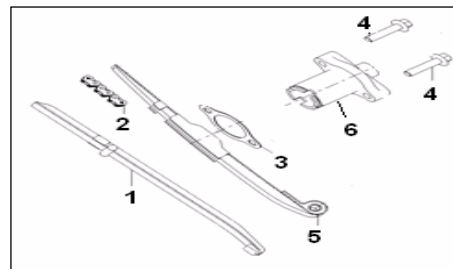

ARN 125_150

E04 CAM CHAIN & TENSIONER ASSY.

NO.	CODE		QTY.	NOTES	Model
1	27421J05F000	GUIDE CAM CHAIN(←)	1		ARN 125-150
2	27327J05F000	CAM CHAIN	1		ARN 125-150
3	205300.002000	GASKET,tensioner	1		ARN 125-150
4	B01070602563	SCREW	2		ARN 125-150
5	27200J05F000	GUIDE ASSY.	1		ARN 125-150
6	27300J05F000	TENSIONOR COMP	1		ARN 125-150