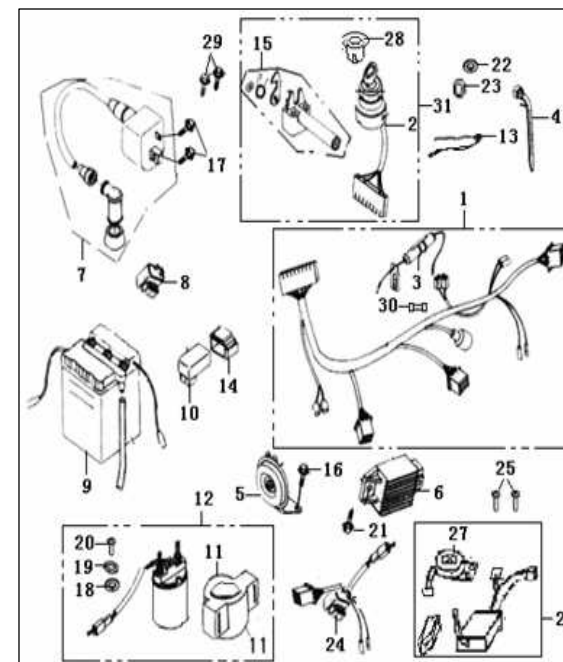

ARN 125_150

F21 ELECTRIC II

NO.	CODE		QTY.	NOTES	Season
1	92000J4AT000	HARNESS, WIRING	1		
	92000J4AT004	HARNESS, WIRING	1	PROVA DE ÁGUA	
2	88100J4AT000	LOCK ASSY., POWER	1		
	88100J4AT00A	LOCK ASSY., POWER	1	PROVA DE ÁGUA	
3	96800J4AT000	FUSE COMP.	1		
4	96001K00P000	BAND 8×250	5		
5	95000B50T000	HORN ASSY.	1		
6	98801N0FP000	REGULATOR RECTIFIER UNIT	1	USADO C/ MAGNETO 12 PÓLOS	ZUUB- 2007
6A	98801N04FN04	REGULATOR RECTIFIER UNIT	1	USADO C/ MAGNETO 18 PÓLOS	2008
7	96200J4AT000	COIL ASSY.,IGNITION	1		
8	96400K00P001	RELAY, TURN SIGNAL MANUAL TYPE	1		
9	96100K0BP000	BATTERY	1	YTX7A-BS	
10	97701BAAT000	C.D.I	1		
12	94000J4AT000	RELAY, STARTER	1		
13	96900J4AT000	WIRE, EARTH	1		
14	96007BAAT000	CUSHION, C.D.I.	1		
15	88800J4AT000	LOCK ASSY., SEAT	1		
16	B01070601265	BOLT M6×12	1		
17	B01070601665	BOLT M6×16	2		
18	B07030000603	WASHER 6	1		
19	B07000000603	SPRING WASHER 6	1		
20	B04000600043	NUT M6	1		
21	B01070602065	BOLT M6×20	1		
22	B07000000605	SPRING WASHER 6	1		
23	B07030000605	WASHER 6	1		
24	92100J4AT000	DIODE COMP.	1		
25	B02000401224	SCREW M4×12	2		
26	95700J4AT000	ANNUNCIATOR,VOICE ASSY.	1		
27	95730J4AT000	ALARM SYSTEM HORN	1		
28	88101J4AT000	DECORATION, LOCK	1		
29	08001BM0T000	SCREW M6×16	2		
30	96810J4AT000	FUSE	1		
31	88000J4AT000	LOCK ASSY.COMP.	1		
	88000J4AT00A	LOCK ASSY.COMP.	1	PROVA DE ÁGUA