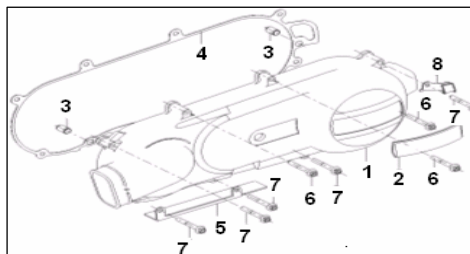

E12 LEFT COVER ASSY

NO.	CODE		QTY.	NOTES	Model
1	207200.018081	SIGN CARDS	1		ARN 125-150
2	207236.020472	SIGN CARDS	1		ARN 125-150
3	27105H03F000	PIN DOWEL	2		ARN 125-150
4	207208.007000	GASKET,cankcase LH	1		ARN 125-150
5	207225.004472	PLATE,protector	1		ARN 125-150
6	301310604565	BOLT	3		ARN 125-150
7	301310603565	BOLT	5		ARN 125-150
8	222218.003472	CLIP	1		ARN 125-150