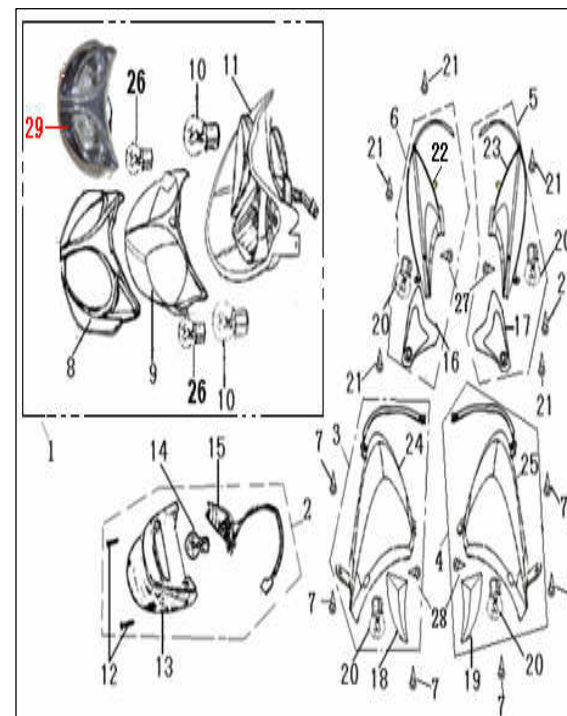

ARN 125_150

F20 ELECTRIC I

NO.	CODE		QTY.	NOTES	Season
1	80000J4AT000	HEAD LAMP ASSY.	1		
2	82000J4AT000	TAIL LAMP ASSY.	1		
3	81100J4AT001	LAMP ASSY.,FRONT TURN SIGNAL L.	1		
4	81300J4AT001	LAMP ASSY.,FRONT TURN SIGNAL R.	1		
5	81700J4AT001	LAMP ASSY.,REAR TURN SIGNAL R.	1		
6	81500J4AT001	LAMP ASSY.,REAR TURN SIGNAL L.	1		
7	B05074001205	TAPPING SCREW 4X12MM	6		
8	80004J4AT000	COVER,HEAD LAMP	1		
9	80006J4AT000	BOWL,REPERCUSSION	1		
10	B24010520000	BULB,HEAD LAMP	2		
11	80007J4AT000	SEAT,HEAD LAMP	1		
12	B05004203003	TAPPING SCREW 4.2X30MM	2		
13	82008J4AT000	COVER,TAIL LAMP	1		
14	B24013820000	BULB,TAIL LAMP	1		
15	82004J4AT000	SEAT,TAIL LAMP	1		
16	81503J4AT001	COVER,REAR TURN SIGNAL L. LAMP	1		
17	81703J4AT001	COVER,REAR TURN SIGNAL R. LAMP	1		
18	81102J4AT001	COVER,FRONT TURN SIGNAL L. LAMP	1		
19	81302J4AT001	COVER,FRONT TURN SIGNAL R. LAMP	1		
20	B24014020002	BULB,TURN LAMP	4		
21	B05004201005	TAPPING SCREW 4.2X10MM	6		
22	81501J4AT000	SEAT,REAR TURN SIGNAL L. LAMP	1		
23	81701J4AT000	SEAT,REAR TURN SIGNAL R. LAMP	1		
24	81101J4AT000	SEAT,FRONT TURN SIGNAL L. LAMP	1		
25	80301J4AT000	SEAT,FRONT TURN SIGNAL R. LAMP	1		
26	B24012920000	PARKING BULB 12V3W	2		
27	B05004201603	TAPPING SCREW 4.2X16MM	2		
28	B05004201303	TAPPING SCREW 4.2X13MM	2		
29	80038J4AT000	SEPARATE COVER ,HEAD LIGHT	1