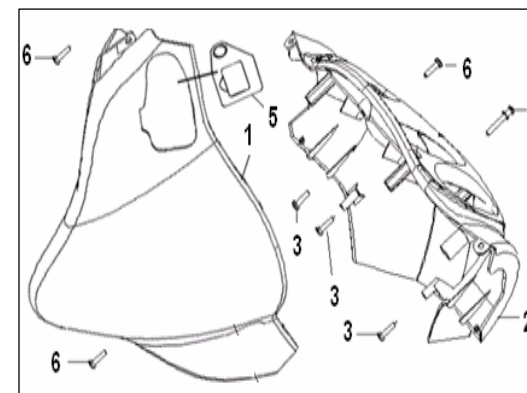

F14 HANDLE COVER

NO.	CODE		QTY.	NOTES
1	65201J4ATRH0	HANDLE COVER, FRONT	1	VRM
1	65201J4ATYF0	HANDLE COVER, FRONT	1	AMA
1	65201J4ATB40	HANDLE COVER, FRONT	1	PRT
1	65201J4ATBH0	HANDLE COVER, FRONT	1	TODOS OS MODELOS
2	65202J4AT000	HANDLE COVER, REAR	1	
3	B05004201605	TAPPING SCREW 4.2X16MM	3	
4	B13040503505	SCREW 5X35MM	1	
5	65208J4AT000	RUBBER	1	
6	B05004201305	TAPPING SCREW 4.2X13MM	3	

Season