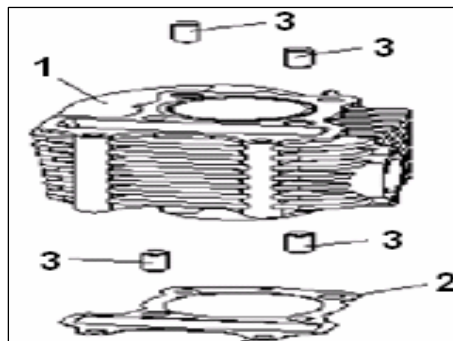

E05.1 CYLINDER ASSY

NO.	CODE		QTY.	NOTES	Model
1	204200.019000	CYLINDER COMP	1		ARN 125
2	204204.010000	GASKET,cylinder	1		ARN 125
3	27105H03F000	PIN DOWEL	4		ARN 125