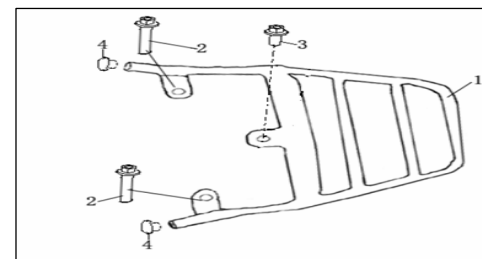

F09 REAR HANDLE

NO.	CODE	EN DESCRIPTION	QTY.	NOTES
1	52011J4AT000	REAR HANDLE	1	
2	B01070804064	BOLT 8X40MM	2	
3	B01070801664	BOLT 8X16MM	1	
4	52001J0ET000	PLUG, RR. CARRIER	2	

Season