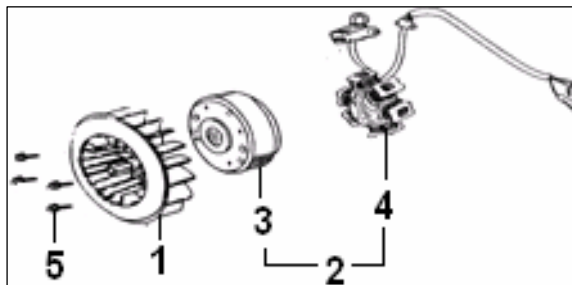

E17 MAGNETO ASSY

NO.	CODE		QTY.	NOTES	Model
1	20401J05F000	FAN ASSY	1		ARN 125-150
2	223100.004000	MAGNETO ASSY	1	12 PÓLOS (2006-2007)	ARN 125-150
3	34301J05F000	FLY WHEEL ASSY	1	12 PÓLOS (2006-2007)	ARN 125-150
4	34310J05F000	COIL ASSY	1	12 PÓLOS (2006-2007)	ARN 125-150
2A	223100010000	MAGNETO ASSY	1	18 PÓLOS (2008)	ARN 125-150
3A	223101.036000	FLY WHEEL ASSY	1	18 PÓLOS (2008)	ARN 125-150
4A	223102.041000	COIL ASSY	1	18 PÓLOS (2008)	ARN 125-150
5	B01080601863	BOLT M6X18	4		ARN 125-150