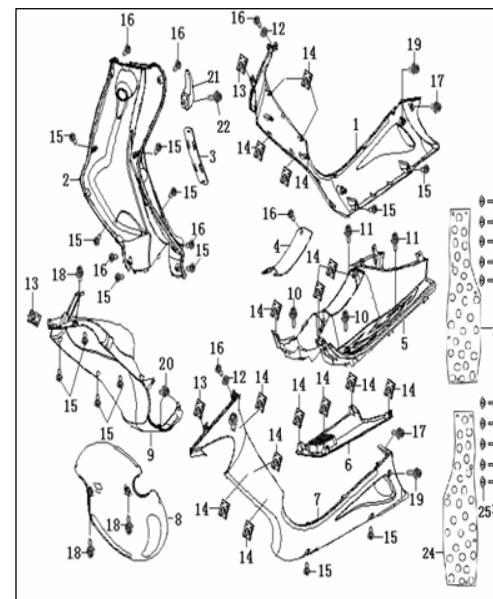

ARN 125_150

F16 LEG SHIELD

NO.	CODE		QTY.
1	65602J4ATH40	SIDE COVER, FR., R.	1
	65602J4ATB40	SIDE COVER, FR., R.	1
	65602J4ATCE0	SIDE COVER, FR., R.	1
2	65402J4AT000	LEG SHIELD	1
3	65403J4AT000	INSPECTION COVER, FRAME NO.	1
4	65813J4AT000	PROTECTOR, BATTERY	1
5	65401J4AT000	FOOTREST	1
6	65406J4AT000	COVER, BOTTOM	1
7	65601J4ATH40	SIDE COVER, FR., L.	1
	65601J4ATB40	SIDE COVER, FR., L.	1
	65601J4ATCE0	SIDE COVER, FR., L.	1
8	65102J4AT000	REINFORCEMENT, FENDER	1
9	65605J4AT000	COVER, CONNECTING	1
10	08014J4AT000	BOLT 1,W/WASHER 6X16MM	2
11	08015J4AT000	BOLT 2,W/WASHER 6X20MM	2
12	B07020000505	WASHER 5MM	2
13	65624J4AT000	NUT,CLIPPING	3
14	65801J0ET000	CLIP,SCREW 4.2MM	15
15	B05004201605	TAPPING SCREW 4.2X16MM	14
16	B05004201305	TAPPING SCREW 4.2X13MM	7
17	B13060501605	SCREW 5X16MM	2
18	B13060601605	SCREW 6X16MM	3
19	B13060502005	SCREW 5X20MM	2
20	B13060501205	SCREW 5X12MM	2
21	51011J4AT000	HOOK,HELMET	1
22	B01070601665	BOLT 6X16MM	1
22	B01070602565	BOLT 6X25MM	1

NOTES
VRM, AMA
PRT
TODOS OS MODELOS

VRM, AMA
PRT
TODOS OS MODELOS

Season

2006
2006
2007-
2008

2006
2006
2007-
2008