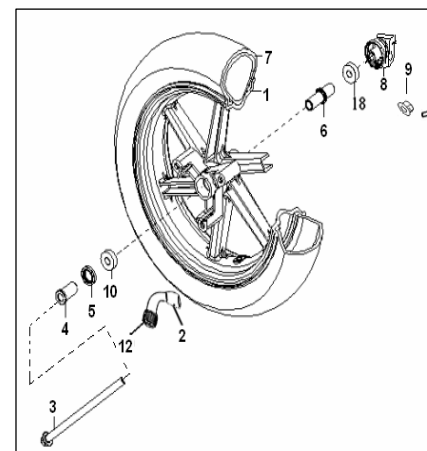

F03 FRONT WHEEL

NO.	CODE		QTY.	NOTES	Season
1	44101J4ATRH0	RIM, FRONT WHEEL	1	VRM	2006
	44101J4ATYF0	RIM, FRONT WHEEL	1	AMA	2006
	44101J4ATB40	RIM, FRONT WHEEL	1	PRT	2006
	44101J4ATBH0	RIM, FRONT WHEEL	1	TODOS OS MODELOS	2007
	44101T09BH10	RIM, FRONT WHEEL	1	TODOS OS MODELOS	2008
2	B1403Z201100	RIM VALVE	1		
3	44004J4AT000	AXLE, FRONT WHEEL	1		
4	44005J4AT000	SPACER, L.	1		
5	44300J4AT000	DUST SEAL	1		
6	44600J4AT000	SPACER, MID.	1		
7	B140507D1221	TIRE120/70-12	1		
8	44200J4ATRH0	GEAR SEAT ASSY.	1	VRM	2006
	44200J4ATYJ0	GEAR SEAT ASSY.	1	AMA	2006
	44200J4ATB40	GEAR SEAT ASSY.	1	PRT	2006
	44200J4ATBH0	GEAR SEAT ASSY.	1	TODOS OS MODELOS	2007-2008
9	B04171212554	NUT 12X1.25MM	1		
10	B12036020100	BEARING 180201	2		
11	B02020502024	SCREW 5X20MM	1		
12	B1404Z2011C0	CAP, VALVE	1