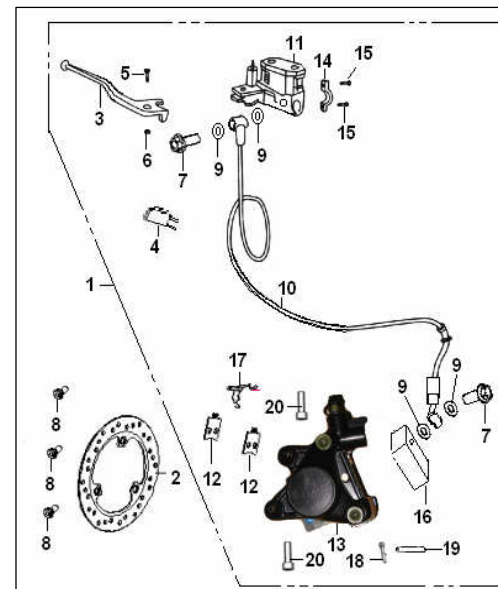

ARN 125_150

F04 DISK BRAKE

NO.	CODE	
1	45000J4ATRH0	DISC BRAKE ASSY.
	45000J4ATB40	DISC BRAKE ASSY.
	45000J4ATYJ0	DISC BRAKE ASSY.
	45000J4ATYJ0	DISC BRAKE ASSY.
2	45033J4ATRH0	BRAKE DISK
	45033J4ATHD0	BRAKE DISK
	45033J4ATYJ0	BRAKE DISK
	45033J4ATYJ0	BRAKE DISK
3	45022J4AT000	LEVER, FR. BRAKE
4	91600J4AT000	SWITCH, BRAKE
5	45024J4AT000	SCREW
6	B04170600055	NUT 6MM
7	45037J4AT000	BOLT
8	45036J4AT000	BOLT
9	45029J4AT000	WASHER
10	45200J4AT000	HOSE ASSY, FR. BRAKE
11	45400J4AT000	MASTER CYLINDER ASSY.
12	45120J4AT000	DISC BRAKE PAD ASSY
13	45500J4ATRH0	CALIPER ASSY.
	45500J4ATB40	CALIPER ASSY.
	45500J4ATYJ0	CALIPER ASSY.
	45500J4ATYJ0	CALIPER ASSY.
14	45023J4AT000	MASTER CYLINDER BRACKET
15	B01070602365	BOLT 6X23MM
17	45018J4AT000	SPRING CLIP
18	45096J4AT000	PIN
19	45014J4AT000	SHAFT
20	B02050803565	SCREW 8X35MM

QTY.

NOTES

Season

VRM 2006
PRT 2006
AMA 2006
2007-2008
VRM 2006
PRT 2006
AMA 2006
2007-2008
TODOS OS MODELOS
TODOS OS MODELOS

JOGO 2006
VRM 2006
PRT 2006
AMA 2006
TODOS OS MODELOS 2007-2008