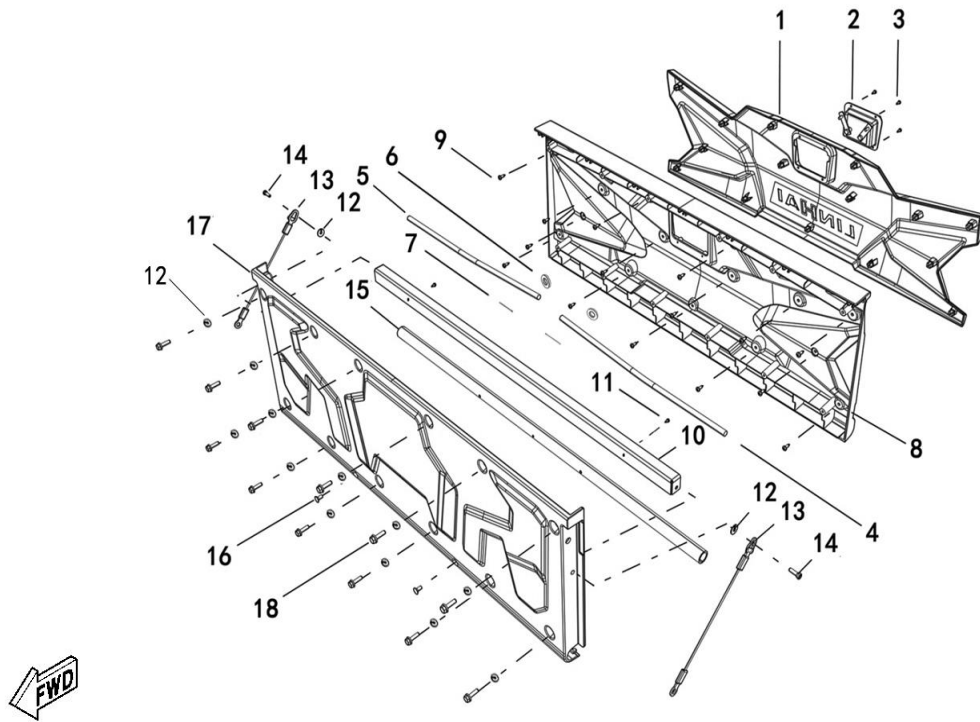

Body, Box, Tailgate

Ref.No.	Part Number	Description	Q'ty
1	LH0482476g	Box Rear Panel Cover Cap,White OF T-BOSS 550 E4	1
1	LH0482473L	Box Rear Panel Cover Cap,Blue OF T-BOSS 550 E4	1
1	LH0482472h	Box Rear Panel Cover Cap,Red OF T-BOSS 550 E4	1
1	LH0482477c	Box Rear Panel Cover Cap,Vista Camouflage OF T-BOSS 550 E4	1
1	LH0482477e	Box Rear Panel Cover Cap,Reality Camouflage OF T-BOSS 550 E4	1
1	LH0483346g	Box Rear Panel Cover Cap,White (No LINHAI Logo) OF T-BOSS 550 E4	1
1	LH0483343L	Box Rear Panel Cover Cap,Blue (No LINHAI Logo) OF T-BOSS 550 E4	1
1	LH0483342h	Box Rear Panel Cover Cap,Red (No LINHAI Logo) OF T-BOSS 550 E4	1
1	LH0483347c	Box Rear Panel Cover Cap,Vista Camouflage (No LINHAI Logo) OF T-BOSS 550 E4	1
1	LH0483347e	Box Rear Panel Cover Cap,Reality Camouflage (No LINHAI Logo) OF T-BOSS 550 E4	1
2	LH00048137	Box Rear Panel Handle OF T-BOSS 550 E4	1
3	LH00011242	Tapping Screw ST4.2×13 OF T-BOSS 550 E4	4
4	LH00048140	Box Rear Panel Lock Pin , L OF T-BOSS 550 E4	1
5	LH00048141	Box Rear Panel Lock Pin , R OF T-BOSS 550 E4	1
6	LH00048150	Handle Adjust Washer OF T-BOSS 550 E4	2
7	LH00048149	Handle Cotter Pin OF T-BOSS 550 E4	2
8	LH00048246	Box Rear Panel OF T-BOSS 550 E4	1
9	LH00048316	Tapping Screw M5 ×16 OF T-BOSS 550 E4	15
10	LH00048138	Box Rear Panel Mounting Plate OF T-BOSS 550 E4	1
11	LH00011243	Tapping Screw ST4.8×10 OF T-BOSS 550 E4	2
12	LH00010308	Spring Lock Washer 6 OF T-BOSS 550 E4	14
13	LH00048148	Upper Retainer Cable OF T-BOSS 550 E4	2
14	LH00048147	Inner Hexagonal Flat Head Step Bolt M6×20 OF T-BOSS 550 E4	2
15	LH00048144	Box Rear Panel Axis OF T-BOSS 550 E4	1
16	LH00011151	Cross Recessed Countersunk Head Screw M6×12 OF T-BOSS 550 E4	2
17	LH00048245	Box Inner Panel OF T-BOSS 550 E4	1
18	LH00048269	Hexagon Flange Bolt M6×16 OF T-BOSS 550 E4	12