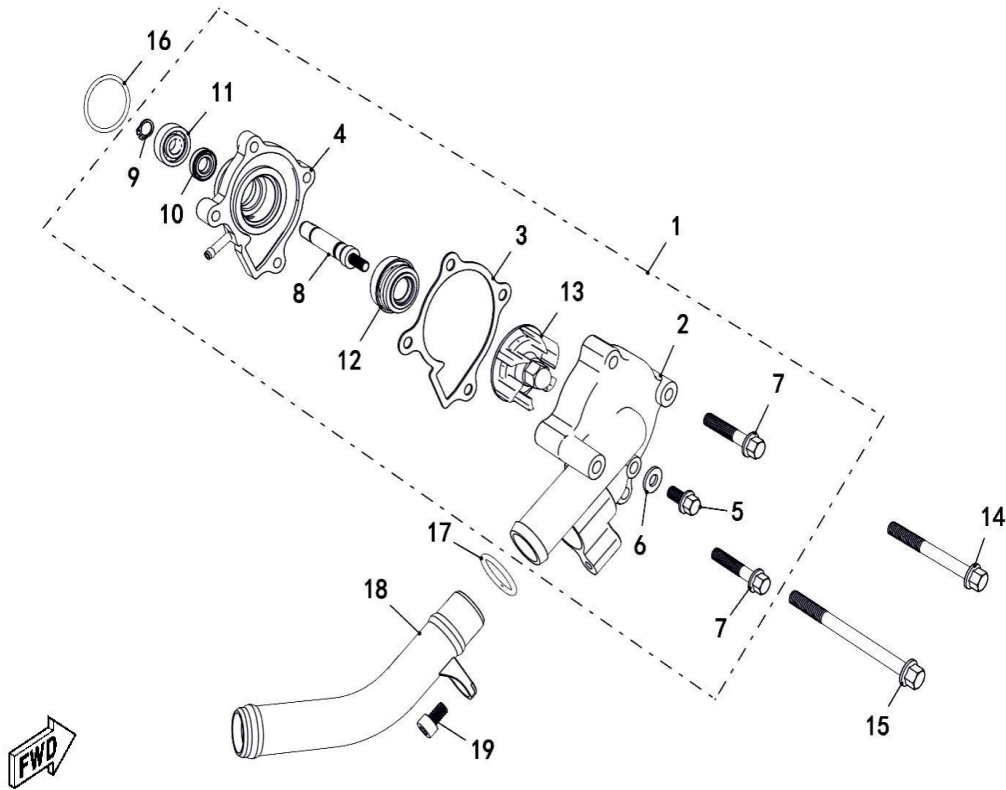

Water Pump

Ref.No.	Part Number	Part Number	Description	Q'ty
1	35179	LH00035179	Water Pump Assy OF T-BOSS 550 E4	1
2	35173	LH00035173	Water Pump Cover OF T-BOSS 550 E4	1
3	35176	LH00035176	Gasket OF T-BOSS 550 E4	1
4	35172	LH00035172	Water Pump Housing OF T-BOSS 550 E4	1
5	10140	LH00010140	Bolt M6×12 OF T-BOSS 550 E4	1
6	35108	LH00035108	Washer 6 OF T-BOSS 550 E4	1
7	10182	LH00010182	Bolt M6×30 OF T-BOSS 550 E4	2
8	35175	LH00035175	Water Pump Shaft OF T-BOSS 550 E4	1
9	10839	LH00010839	Circlip 10 OF T-BOSS 550 E4	1
10	35177	LH00035177	Oil Seal 10×20×5 OF T-BOSS 550 E4	1
11	70020	LH00070020	Bearing 6000 OF T-BOSS 550 E4	1
12	35178	LH00035178	Water Seal OF T-BOSS 550 E4	1
13	35180	LH00035180	Impeller OF T-BOSS 550 E4	1
14	10349	LH00010349	Bolt M6×50 OF T-BOSS 550 E4	1
15	10160	LH00010160	Bolt M6×70 OF T-BOSS 550 E4	1
16	35174	LH00035174	O-Ring 34×2.5 OF T-BOSS 550 E4	1
17	35182	LH00035182	O-Ring 21×2.5 OF T-BOSS 550 E4	1
18	35181	LH00035181	Water Outlet Pipe OF T-BOSS 550 E4	1
19	10831	LH00010831	Screw M6×10 OF T-BOSS 550 E4	1