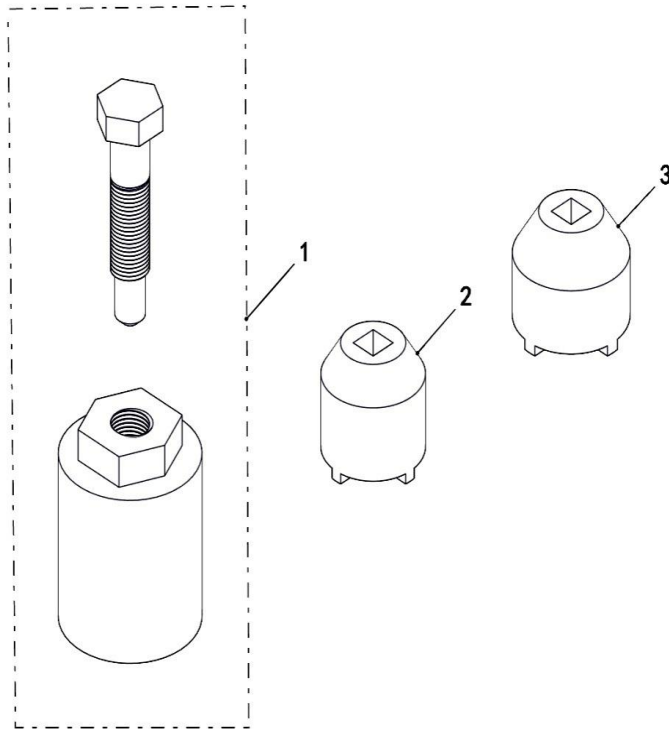

Tool

Ref.No.	Part Number	Part Number	Description	Q'ty
1	80129	LH00080129	Rotor Assy Puller OF T-BOSS 550 E4	1
2	80130	LH00080130	Bearing Retainer, Front Output Shaft, Nut Wrench OF T-BOSS 550 E4	1
3	80131	LH00080131	Bearing Limit Nut, Nut Wrench OF T-BOSS 550 E4	1