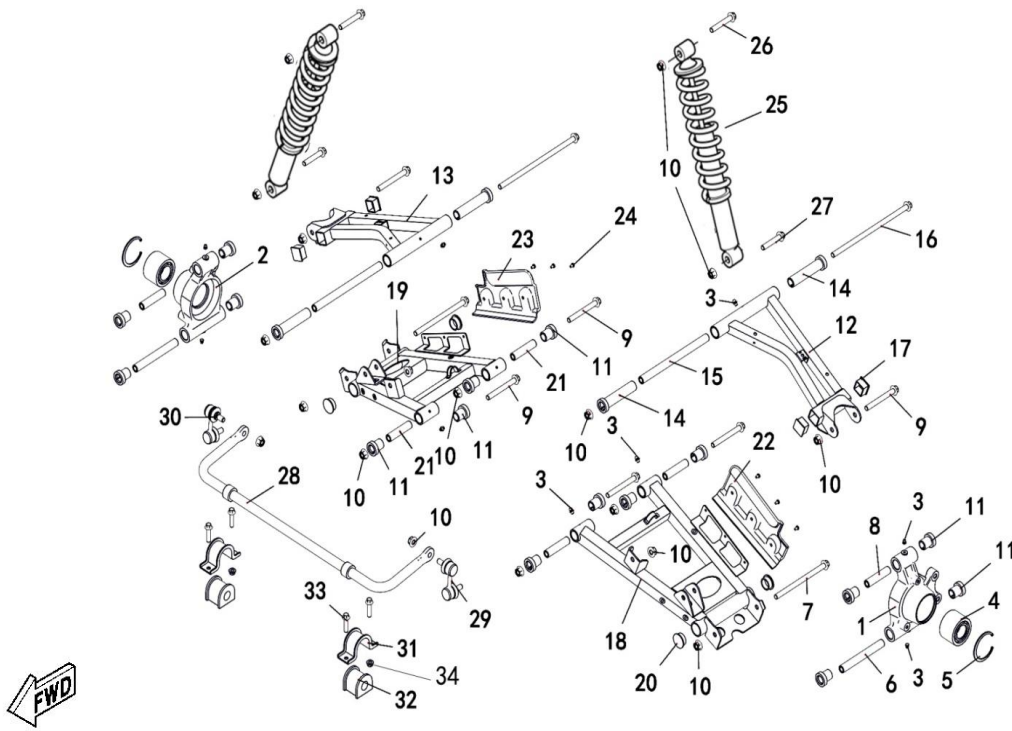

Rear Suspension

Ref.No.	Part Number	Description	Q'ty
1	LH00048164	Carrier Bearing Wheel Rear Lh OF T-BOSS 550 E4	1
2	LH00048165	Carrier Bearing Wheel Rear Rh OF T-BOSS 550 E4	1
3	LH00027074	Grease Fitting M6 OF T-BOSS 550 E4	10
4	LH00048077	Bearing OF T-BOSS 550 E4	2
5	LH00011155	Circlip 63 OF T-BOSS 550 E4	2
6	LH00048161	Shaft Pivot ,Lwr OF T-BOSS 550 E4	2
7	LH00048162	Scr Hxfl,Rear Arm,Lwr OF T-BOSS 550 E4	2
8	LH00048160	Shaft Pivot ,Upper OF T-BOSS 550 E4	2
9	LH00011146	Bolt M10X1.25X90 OF T-BOSS 550 E4	6
10	LH00010795	Nut M10 OF T-BOSS 550 E4	18
11	LH00048070	Bushing,Short OF T-BOSS 550 E4	16
12	LH00048074	Arm Upper Rear Lh OF T-BOSS 550 E4	1
13	LH00048075	Arm Upper Rear Rh OF T-BOSS 550 E4	1
14	LH00048106	Bushing,Long OF T-BOSS 550 E4	4
15	LH00048068	Shaft,Rear Upper Arm OF T-BOSS 550 E4	2
16	LH00048071	Scr Hxfl, Rear Upper Arm OF T-BOSS 550 E4	2
17	LH00070287	Square Rubber Plug OF T-BOSS 550 E4	4
18	LH00048072	Arm Lwr Rear Lh OF T-BOSS 550 E4	1
19	LH00048076	Arm Lwr Rear Rh OF T-BOSS 550 E4	1
20	LH00048073	Plug OF T-BOSS 550 E4	4
21	LH00048069	Shaft,Rear Lwr Arm OF T-BOSS 550 E4	4
22	LH00084251	Cover, Arm Lwr Rear Lh OF T-BOSS 550 E4	1
23	LH00084252	Cover, Arm Lwr Rear Rh OF T-BOSS 550 E4	1
24	LH00011153	Screw M5X10 OF T-BOSS 550 E4	6