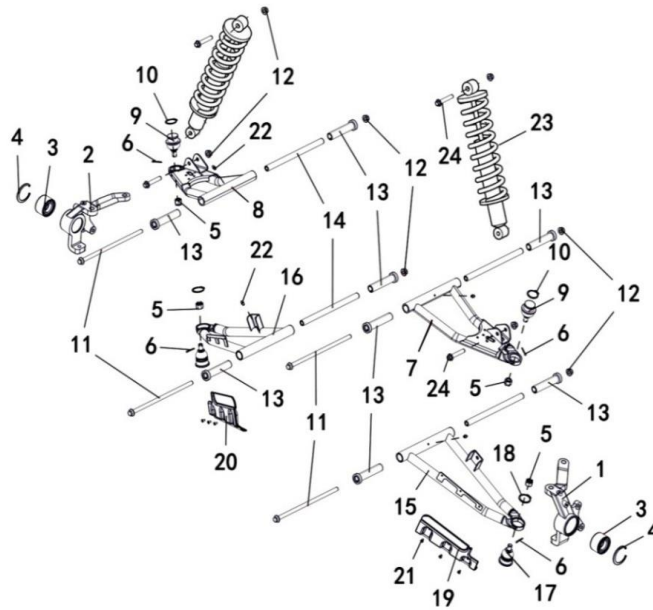

Front Suspension

Ref.No.	Part Number	Description	Q'ty
1	LH00048091	Carrier Bearing,Front,Lh OF T-BOSS 550 E4	1
2	LH00048094	Carrier Bearing,Front,Rh OF T-BOSS 550 E4	1
3	LH00048092	Bearing OF T-BOSS 550 E4	2
4	LH00011204	Circlip 55 OF T-BOSS 550 E4	2
5	LH00070679	Nut M12x1.25 OF T-BOSS 550 E4	4
6	LH00010792	Pin 3.2x22 OF T-BOSS 550 E4	4
7	LH00048109	Arm Upper Frt Lh OF T-BOSS 550 E4	1
8	LH00048110	Arm Upper Frt Rh OF T-BOSS 550 E4	1
9	LH00048090	Ball Joint,Upper OF T-BOSS 550 E4	2
10	LH00011152	Circlip 32 OF T-BOSS 550 E4	2
11	LH00048107	Scr Hxfl,Frt Arm OF T-BOSS 550 E4	4
12	LH00010795	Nut M10 OF T-BOSS 550 E4	8
13	LH00048106	Bushing,Long OF T-BOSS 550 E4	8
14	LH00048105	Shaft Pivot OF T-BOSS 550 E4	4
15	LH00048108	Arm Lwr Frt Lh OF T-BOSS 550 E4	1
16	LH00048111	Arm Lwr Frt Rh OF T-BOSS 550 E4	1
17	LH00048089	Ball Joint,Lwr OF T-BOSS 550 E4	2
18	LH00070046	Circlip 34 OF T-BOSS 550 E4	2
19	LH00084251	Cover, Arm Lwr Frt Lh OF T-BOSS 550 E4	1
20	LH00084252	Cover, Arm Lwr Frt Rh OF T-BOSS 550 E4	1
21	LH00011153	Screw M5X10 OF T-BOSS 550 E4	6
22	LH00027074	Grease Fitting M6 OF T-BOSS 550 E4	4
23	LH00048093	Front Shock Absorber Assy OF T-BOSS 550 E4	2
24	LH00011238	Bolt M10X1.25X57 OF T-BOSS 550 E4	4