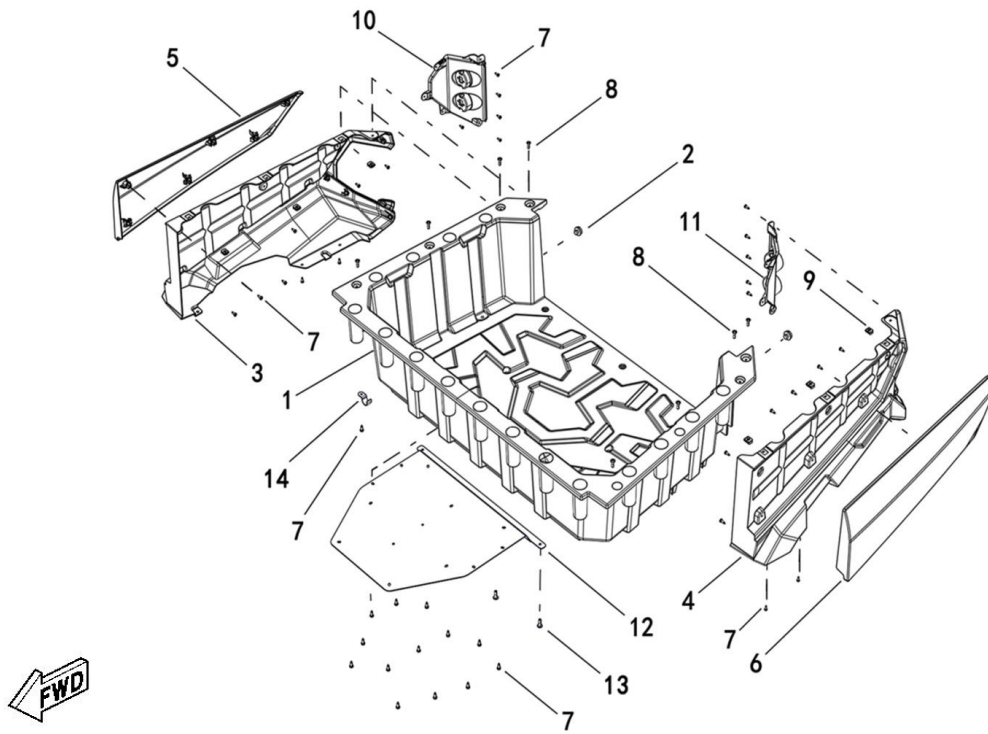

Body, Box

Ref.No.	Part Number	Description	Q'ty
1	LH00048242	Box Floor Cover OF T-BOSS 550 E4	1
2	LH00048145	Box Rear Panel Rubber Stopper OF T-BOSS 550 E4	2
3	LH00048241	Box Cover,R OF T-BOSS 550 E4	1
4	LH00048240	Box Cover,L OF T-BOSS 550 E4	1
5	LH0482396g	Box Cover,R Cover Cap,White OF T-BOSS 550 E4	1
5	LH0482393L	Box Cover,R Cover Cap,Blue OF T-BOSS 550 E4	1
5	LH0482392h	Box Cover,R Cover Cap,Red OF T-BOSS 550 E4	1
5	LH0482397c	Box Cover,R Cover Cap,Vista Camouflage OF T-BOSS 550 E4	1
5	LH0482397E	Box Cover,R Cover Cap,Reality Camouflage OF T-BOSS 550 E4	1
6	LH0482386g	Box Cover,L Cover Cap,White OF T-BOSS 550 E4	1
6	LH0482383L	Box Cover,L Cover Cap,Blue OF T-BOSS 550 E4	1
6	LH0482382h	Box Cover,L Cover Cap,Red OF T-BOSS 550 E4	1
6	LH0482387c	Box Cover,L Cover Cap,Vista Camouflage OF T-BOSS 550 E4	1
6	LH0482387E	Box Cover,L Cover Cap,Reality Camouflage OF T-BOSS 550 E4	1
7	LH00048316	Tapping Screw M5 x16 OF T-BOSS 550 E4	40
8	LH00048270	Screw M6x20 OF T-BOSS 550 E4	8
9	LH00070960	Spring Nut M6 OF T-BOSS 550 E4	6
10	LH00048244	Rear Light Cover,R OF T-BOSS 550 E4	1
11	LH00048243	Rear Light Cover,L OF T-BOSS 550 E4	1
12	LH00048146	Box thermal baffle OF T-BOSS 550 E4	1
13	LH00048269	Hexagon Flange Bolt M6x16 OF T-BOSS 550 E4	2
14	LH00048312	Box Rear Light Wire Nail OF T-BOSS 550 E4	1