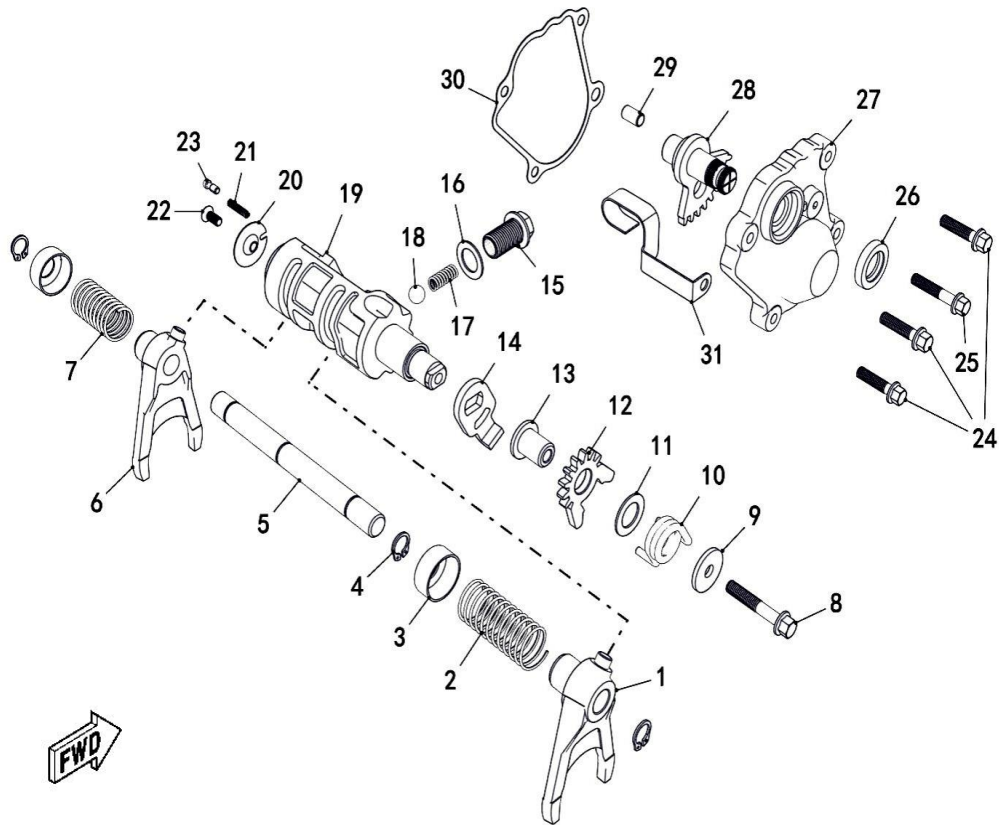

Transmission III

Ref.No.	Part Number	Part Number	Description	Q'ty
27	35240	LH00035240	Cover, Sector Gear Housing OF T-BOSS 550 E4	1
28	35300	LH00035300	Weld Part, Drive Sector Gear OF T-BOSS 550 E4	1
29	50076	LH00050076	Dowel Pin 8×14 OF T-BOSS 550 E4	1
30	35241	LH00035241	Gasket, Sector Gear Housing OF T-BOSS 550 E4	1
31	35243	LH00035243	Clip OF T-BOSS 550 E4	1