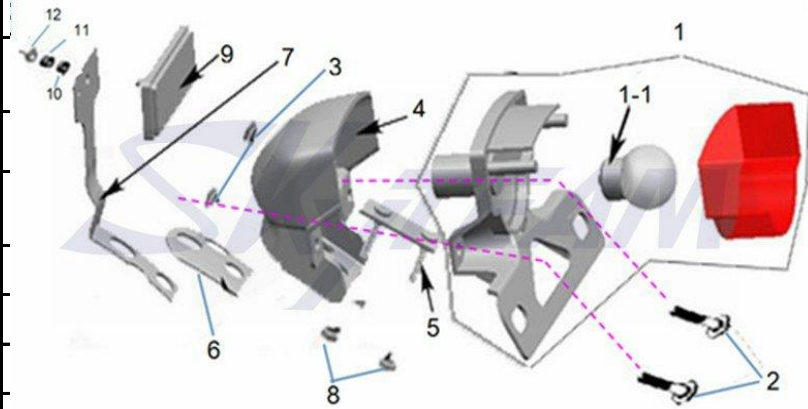

REAR LAMP

1	35710-23H00	Tail Lamp Assy	
1-1	35711-Y1000	Bulb	cannot supply separately
2	GB/T 16674 M6X20-Zn.DJ	Flange Bolt	
3	GB/T 6187.1 M6-Zn.DJ	Flange Nut	
4	63112-23H10	Holder, Tail Lamp	
5	35914-23H00	Bracket	
6	35915-23H00	Rubber Pad	
7	38112-27A00	Bracket, Rear Reflector	
8	GB/T 6187.1 M6-Zn.DJ	Flange Nut	
9	38160-Y1000	Rear Reflector	
10	GB/T 96 5-Zn.DJ	Washer	
11	GB/T 93 5-Zn.DJ	Spring Washer	
12	GB/T 6170 M5-Zn.DJ	Nut