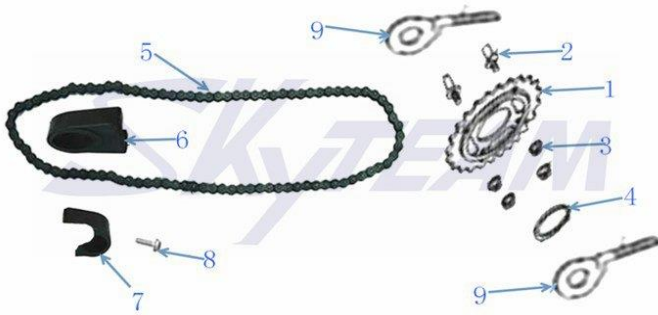

THE TRANSMISSION PARTS

1	64511-27A00	Rear Sprocket	ST50-17
	64511-27H00	Rear Sprocket	ST125-17
2	64512-27A00	Bolt	
3	GB/T 6187.2 M10X1.25-Zn.DJ	Nut	
4	GB/T 894.1-86 58-Zn.DJ	Circlip	
5	428MH-120	Chain	ST50-17
	428MH-112	Chain	ST125-17
6	61274-27A00	Buffer, Chain Touch Defense	
7	61411-10H00	Protector, Chain	
8	GB/T 16674 M6X12-Zn.DJ	Flange Bolt	
9	61410-22H00	Adjuster, Chain	BEFORE 2015
	61410-27A20	Adjuster, Chain	AFTER 2015