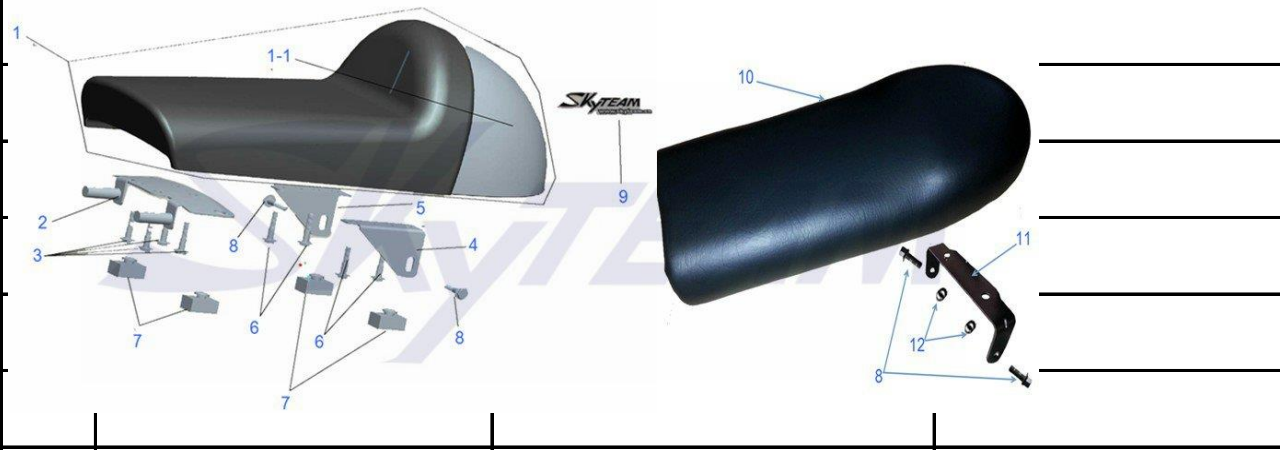

SEAT

1	45100-27A10	Seat Assy (Single Seat)	SILVER
	45100-27A10-0X	Seat Assy (Single Seat)	BLACK
1-1	45101-27A10	Seat Base	cannot supply separately
2	45110-27A00	Front Bracket, Seat	
3	GB/T 16674 M6X12-Zn.DJ	Flange Bolt	
4	45114-27A00	Rear Bracket, Seat, L	
5	45113-27A00	Rear Bracket, Seat, R	
6	GB/T 16674 M6X12-Zn.DJ	Flange Bolt	
7	45131-20A00	Cushion	
8	GB/T 16674 M6X12-Zn.DJ	Flange Bolt	
9	89012-15H60	Tape	
10	45100-27A00	Seat Assy (double Seat)	
11	45111-27A00	Front Bracket, Seat	
12	GB/T 6177.1 M8-Zn.DJ	Flange Nut