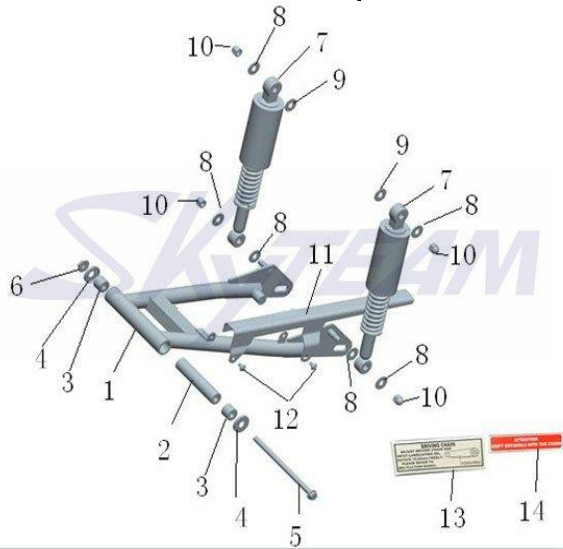

REAR SWING ARM & REAR SHOCK ABSORBER

1	61100-27A00	Swing Arm Comp	before 2015
	61100-27A20	Swing Arm Comp RED	after 2015
	61100-27A20-000	Swing Arm Comp BLACK	
2	61275-27A00	Spacer	
3	61277-22H00	BEARING NK2220	
4	61222-22H10	Dust Seal	
5	61211-27A00	Axle, Swing Arm	
6	GB 6187.2 M12X1.25-Zn.DJ	Flange Nut	
7	62100-27A00	Rear Shock Absorber Assy	
8	GB 96 10-140HV-Zn.DJ	Washer	
9	GB 97.1 12-140HV-Zn.DJ	Washer	
10	GB/T 923 M10X1.25-Cr	Nut	Stainless steel
11	61310-27A00	Chain Case	
12	GB/T 16674 M6X12-Zn.DJ	Screw	
13	89005-20A00	Warning Sticker, Chain Adjuster	
14	89006-20A00	Warning Sticker, Chain Safety