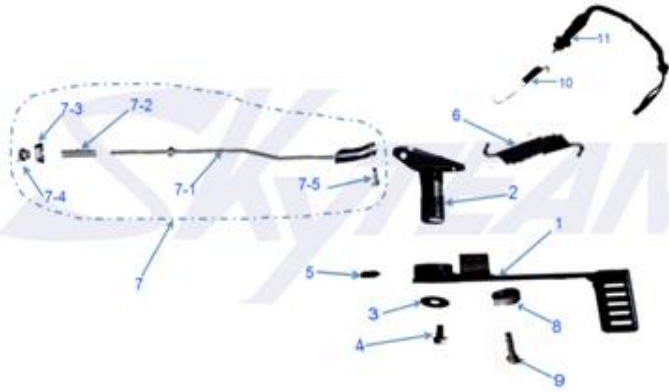

THE IMPROVED REAR BRAKE SYSTEM AFTER 2014

1	43110-27A10	Brake Pedal	
2	43240-27A00	Arm, Rear Brake assy	
3	GB 96 6-140HV-Zn.DJ	Washer	
4	GB/T 16674 M6X12-Zn.DJ	Flange Bolt	
5	GB/T 77 M6X8-Zn.DJ	Screw	
6	43322-16H10	Return Spring, Rear Brake	
7	43300-27A10	Brake Rod Assy	
7-1	43311-27A10	Brake Rod	cannot supply separately
7-2	43315-Z1000	Spring	cannot supply separately
7-3	43313-Z1000	Pin	cannot supply separately
7-4	43314-Z1000	Nut	cannot supply separately
7-5	43312-Z1000	Pin	cannot supply separately
7-6	GB/T 91 2X16-Zn.DJ	Cotter Pin	
8	43211-27A00	Stop Cam	
9	GB/T 70.1 M6X16-Zn.DJ	Screw	
10	37741-15A00	Spring, Rear Brake Switch	
11	37750-Z1000	Brake Switch, Rear