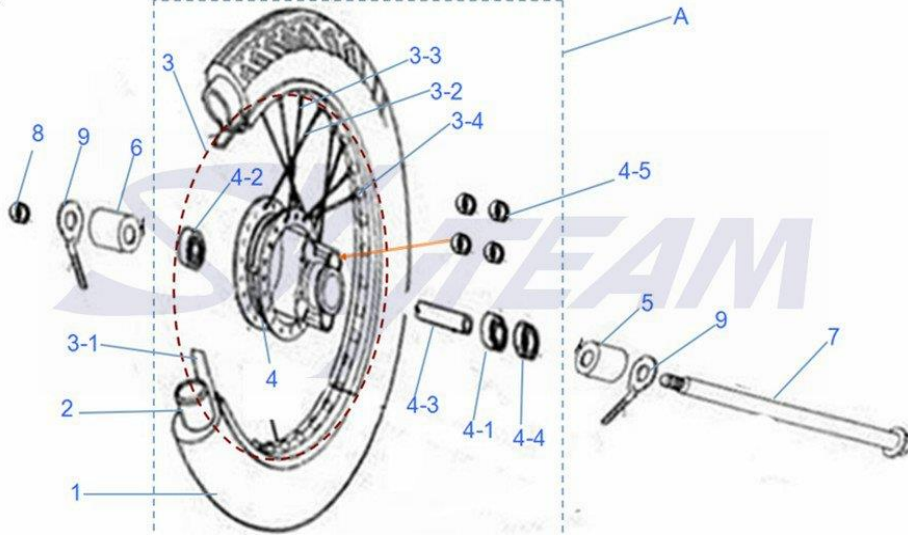

REAR WHEEL

A	65000-27A00	Rear Wheel Assy	before 2015
	65000-27A20	Rear Wheel Assy	improved after 2015
	65000-27A20-0LG	Rear Wheel Assy	BLACK HUB
1	65700-27A00	Tire	
2	65600-27A00	Tube, Inner	
3	65500-27A00	Rear Wheel Assy (without tire)	before 2015
	65500-27A10	Rear Wheel Assy (without tire)	improved after 2015
	65500-27A10-0LG	Rear Wheel Assy (without tire)	BLACK HUB
3-1	65550-27A00	Rim, Rear Wheel	
3-2	65352-27A00	Inner Spoke, Rear Wheel	
3-3	65353-27A00	Outer Spoke, Rear Wheel	
3-4	55341-27A00	Nut, Spoke	
4	64110-27A00	Hub Assy, Rear Wheel	before 2015
	64110-27A10	Hub Assy, Rear Wheel	improved after 2015
	64110-27A10-000	Hub Assy, Rear Wheel	BLACK
4-1	GB/T 276 6301Z	Bearing	before 2015
	GB/T 276 6202Z	Bearing	improved after 2015
4-2	GB/T 276 6201Z	Bearing	before 2015
	GB/T 276 6302Z	Bearing	improved after 2015
4-3	65333-27A00	Spacer,Hub	before 2015
	65333-27A10	Spacer,Hub	improved after 2015
4-4	65344-27A00	Oil Seal	before 2015
	65344-27A10	Oil Seal	improved after 2015
4-5	64112-27A00	Spacer,rear hub	
5	64121-27A20	Spacer, Rear Wheel, L	before 2015
	C0200-1528J	Spacer, Rear Wheel, L	improved after 2015
6	64122-27A20	Spacer, Rear Wheel, R	before 2015
	C0295-1528J	Spacer, Rear Wheel, R	improved after 2015