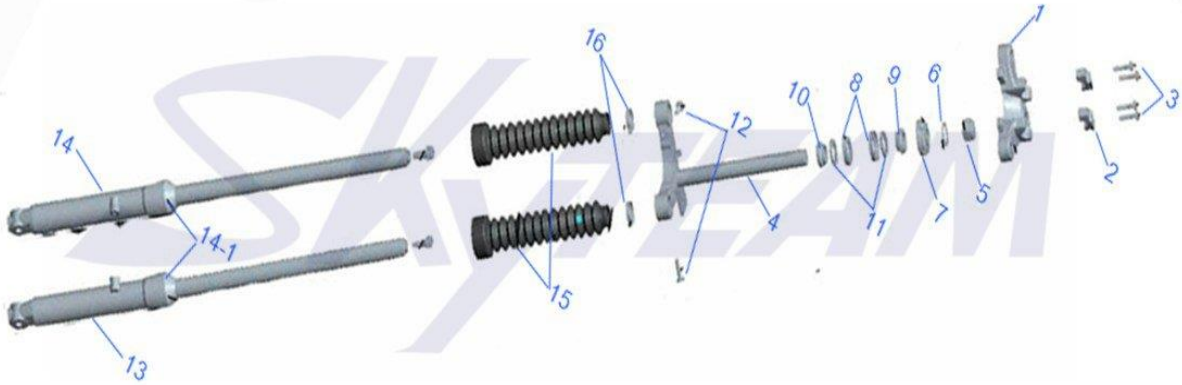

FRONT FORK

1	51310-27A00	Steering Head	
2	56221-27A00	Upper Handlebar Holder	
3	GB/T 5789 M6X35-A2-70-304	Bolt	Stainless steel
4	51410-27A00	Steering Stem	
5	51633-Z1000	Nut	
6	51612-Z1000-304	Washer	
7	51615-27A00	Nut	
8	51661-27A00	Race, Inner	
9	51662-27A00	Race, Upper	
10	51663-27A00	Race, Lower	
11	43628-10G00	Balls With Retainer	
12	GB/T 16674 M8x30-Zn.DJ	Flange Bolt	
A	52000-27A00	Front Shock Absorber Assy SILVER	
	52000-27A00-000	Front Shock Absorber Assy BLACK	
13	52200-27A00	Front Shock Absorber, Lh SILVER	
	52200-27A00-000	Front Shock Absorber, Lh BLACK	
14	52100-27A00	Front Shock Absorber, Rh SILVER	
	52100-27A00-000	Front Shock Absorber, Rh BLACK	
14-1	52223-27A00	Oil Seal	
15	51159-17H00	Sheath, Shock Absorber	
	51159-27A00	Sheath, Shock Absorber	NEW, AFTER 20141101
16	51412-17H00	Clamp