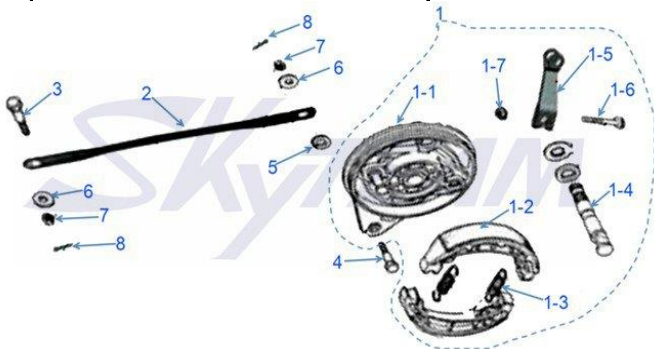

1	64200-27A00	Panel Assy, Rear Hub	SILVER
	64200-27A00-000	Panel Assy, Rear Hub	BLACK
	64200-27A20	Panel Assy, Rear Hub	SILVER improved after 2015
	64200-27A20-000	Panel Assy, Rear Hub	BLACK improved after 2015
1-1	64201-27A00	Panel Comp, Rear Hub	cannot supply separately