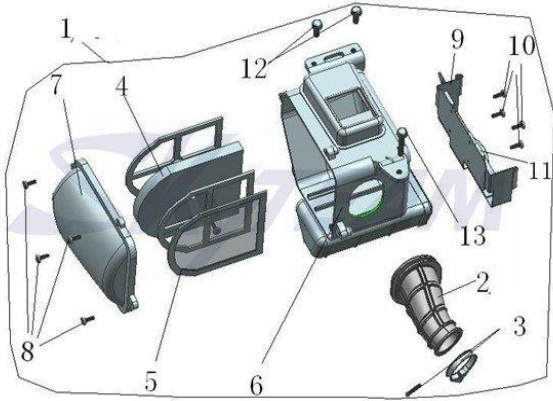

AIR FILTER

1	13700-27A00	Air Cleaner Assy	ST50-17
	13700-27H00	Air Cleaner Assy	ST125-17
2	13712-27A00	Air Filter Assy	ST50-17
	13712-27H00	Air Filter Assy	ST125-17
3	13720-14A00	Clip, Air Cleaner	ST50-17
	13711-27H00	Clip, Air Cleaner	ST125-17
4	13701-27A00	Element, Air Cleaner	
5	13702-27A00	Grid	cannot supply separately
6	13703-27A00	Body, Air Cleaner	cannot supply separately
7	13704-27A00	Side Cover, Air Cleaner	cannot supply separately
8	GB/T 845 ST4.8X16-Zn.DJ	Screw	cannot supply separately
9	13705-27A00	Holder, Battery	
10	GB/T 845 ST4.2X13-Zn.DJ	Screw	cannot supply separately
11	13811-27A00	Cushion	cannot supply separately