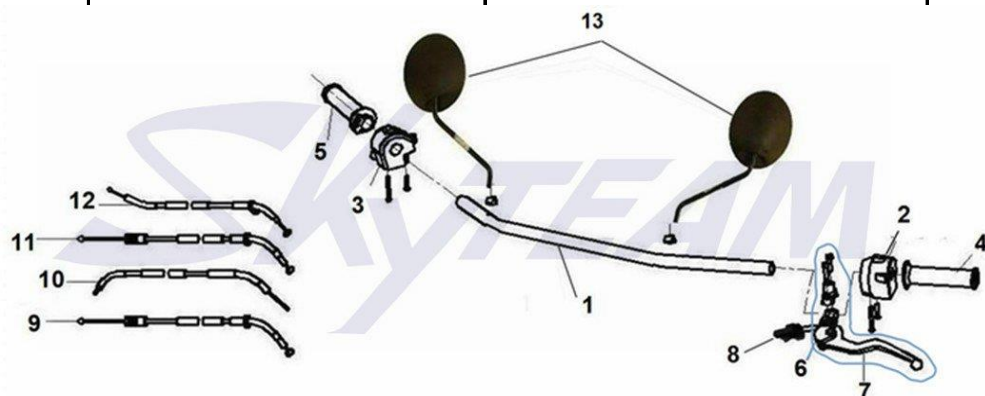

HANDLE SWITCH/HANDLE BAR

1	56110-27A00	Handlebar Comp.	
2	37300-21H01	Left Handle Switch Assy	ST50-17
	37300-22A01	Left Handle Switch Assy	ST125-17
3	37200-21H01	Right Handle Switch Assy NON-AHO	BEFORE 2015.10
	37200-27N01	Right Handle Switch Assy AHO	AFTER 2015.10
4	57211-27A00	Grip, Lh	
5	57110-27A00	Grip, Throttle	
6	57500-21H00	Clutch Lever Assy	
7	57511-21H00	Lever, Clutch	
8	57514-21H00	sheath, Lever	
9	58400-27A00	Clutch Cable Assy	ST50-17
	58400-27H00	Clutch Cable Assy	ST125-17
10	58300-27H00	Throttle Cable Assy	
11	58500-27H00	Choke Cable Assy	ST125-17
12	58200-27A00	Speedometer Cable Assy	
13	56500/56600-Y1000	Rearview Mirror	
	56500-Y1000	Rearview Mirror, Lh	cannot supply separately
	56600-Y1000	Rearview Mirror, Rh	cannot supply separately