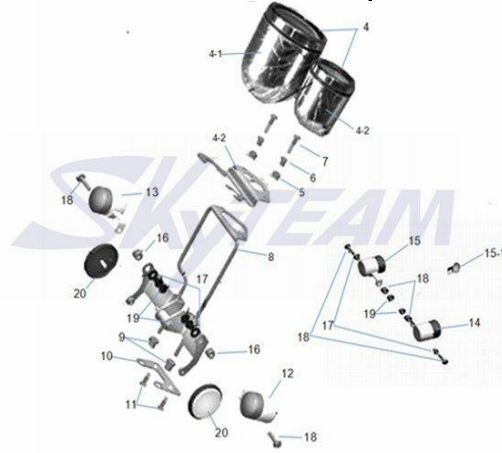

SPEEDOMETER & LAMPS

1	35100-27A00	Headlamp Assy	
1-1	35102-27A00	Lens,Headlamp	cannot supply separately
1-2	35103-27A00	Ring, Headlamp Lens	cannot supply separately
1-3	35101-27A00	Lens, Reflector, Headlamp	cannot supply separately
1-4	35107-Y1000	Bulb, Headlamp	
1-5	35106-Y1000	Bulb, position	
1-6	35130-27A00	Housing, Headlamp	cannot supply separately
1-7	35108-27A00	Holder, Headlamp Lens	cannot supply separately
1-8	GB/T 5783 M6X12-Zn.DB	Flange Bolt	
1-9	GB859 6-Zn.DJ	Spring Washer	
2	GB/T 16674 M8x45-Zn.DJ	Flange Bolt	
3	GB/T 6187.1 M8-Zn.DJ	Flange Nut	
4	34100-27A00	Speedometer Assy (70km/h)	ST50-17
	34100-27H00	Speedometer Assy (140km/h)	ST125-17
4-1	34110-27A00	Speedometer	cannot supply separately
	34110-27A00	Speedometer	cannot supply separately
4-2	34120-27A00	Indicator Meter	cannot supply separately
4-3	34111-27A00	Mounting Bracket	cannot supply separately
5	35608-17H00	Rubber Ring	
6	35609-17H00	T-shape Bushing	
7	GB/T 16674 M6x25-Zn.DJ	Flange Bolt	
8	46710-27A00	Bracket, Headlamp	
9	46705-14A00	Rubber Cushion	
10	46720-27A00	Mounting Plate, Lower	
11	GB/T 16674 M6X16-Zn.DJ	Flange Bolt	
12	35210-17H00	Signal Lamp Assy, Front, Lh	
13	35310-17H00	Signal Lamp Assy, Front, Rh