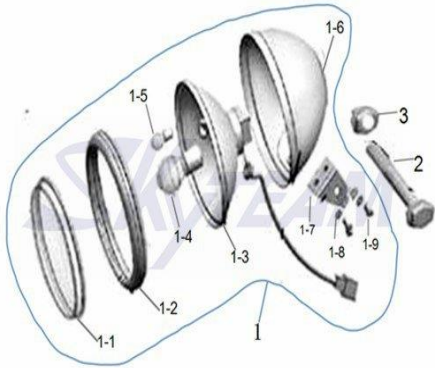

SPEEDOMETER & LAMPS

1	35100-27A00	Headlamp Assy	
1-1	35102-27A00	Lens,Headlamp	cannot supply separately
1-2	35103-27A00	Ring, Headlamp Lens	cannot supply separately
1-3	35101-27A00	Lens, Reflector, Headlamp	cannot supply separately
1-4	35107-Y1000	Bulb, Headlamp	
1-5	35106-Y1000	Bulb, position	
1-6	35130-27A00	Housing, Headlamp	cannot supply separately
1-7	35108-27A00	Holder, Headlamp Lens	cannot supply separately
1-8	GB/T 5783 M6X12-Zn.DB	Flange Bolt	
1-9	GB859 6-Zn.DJ	Spring Washer	
2	GB/T 16674 M8x45-Zn.DJ	Flange Bolt	
3	GB/T 6187.1 M8-Zn.DJ	Flange Nut	
4	34100-27A00	Speedometer Assy (70km/h)	ST50-17
	34100-27H00	Speedometer Assy (140km/h)	ST125-17
4-1	34110-27A00	Speedometer	cannot supply separately
	34110-27A00	Speedometer	cannot supply separately
4-2	34120-27A00	Indicator Meter	cannot supply separately
4-3	34111-27A00	Mounting Bracket	cannot supply separately
5	35608-17H00	Rubber Ring	
6	35609-17H00	T-shape Bushing	
7	GB/T 16674 M6x25-Zn.DJ	Flange Bolt	
8	46710-27A00	Bracket, Headlamp	
9	46705-14A00	Rubber Cushion	
10	46720-27A00	Mounting Plate, Lower	
11	GB/T 16674 M6X16-Zn.DJ	Flange Bolt	
12	35210-17H00	Signal Lamp Assy, Front, Lh	
13	35310-17H00	Signal Lamp Assy, Front, Rh