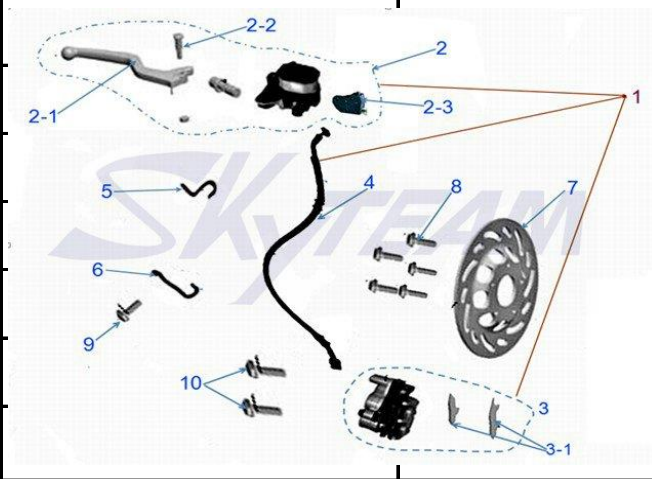

FRONT BRAKE SYSTEM

1	59000-27A00	Front Brake Assy	
2	59008-27A0J	Front brake pump assy.	
2-1	59286-27A00	Front Brake Lever	
2-2	59288-27A00	Bolt	
2-3	59285-21H00	Brake Switch, Front	
3	59007-27A0J	Caliper, Front Brake	
3-1	69003-15H00	Front Brake Pad	
4	59287-27A00	Front Brake Hose	
5	59489-Z1000	Clamp, Brake Hose	
6	59242-Z1000	Clamp, Brake Hose, Lower	
7	59414-27A00	Front Brake Disc	
8	GB/T 16674 M6X20-Zn.DJ	Flange Bolt	
9	GB/T 16674 M6×12-Zn.DB	Flange Bolt	
10	GB/T 16674 M8X30-Zn.DJ	Flange Bolt