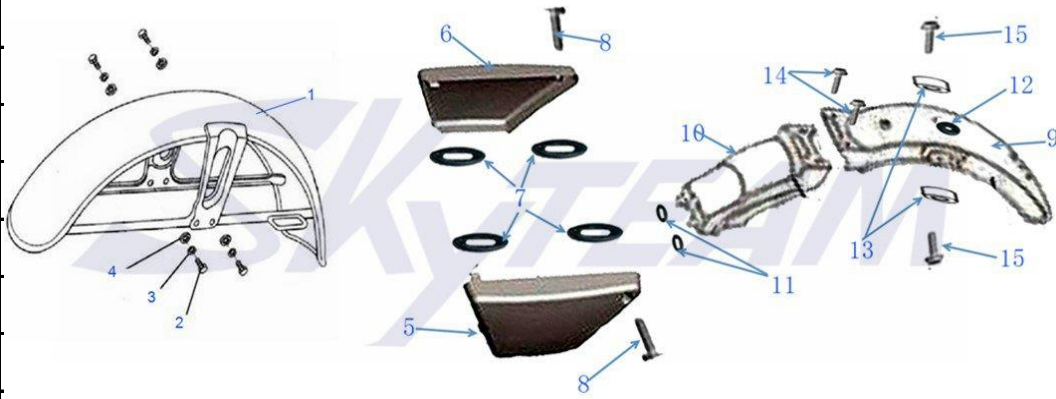

FRONT&REAR FENDERS, SIDE COVERS

1	53110-27A10	Front Fender	SILVER
	53110-27A10-000	Front Fender	BLACK
2	GB 5783 M6X12-Zn.DJ	Bolt	
3	GB 97.1 6-140HV-Zn.DJ	Washer	
4	GB/T 859 6-Zn.DJ	Spring Washer	
5	47111-27A00	Shield, Lh	SILVER
	47111-27A00-000	Shield, Lh	BLACK
6	47211-27A00	Shield,Rh	SILVER
	47211-27A00-000	Shield,Rh	BLACK
7	09321-23H00	Cushion Washer	
8	Q/DPT 6x16-A2-70-304	Screw	Stainless steel
9	63110-27A10	Rear Fender	SILVER
	63110-27A10-000	Rear Fender	BLACK
10	63111-27A10	Front Part, Rear Fender	
11	47316-10H00	Rubber Ring	
12	09321-21H00	O-ring	
13	35609-27A00	Spacer	
14	GB/T 16674 M6X20-Zn.DJ	Flange Bolt	
15	GB/T 16674 M6X25-Zn.DJ	Flange Bolt