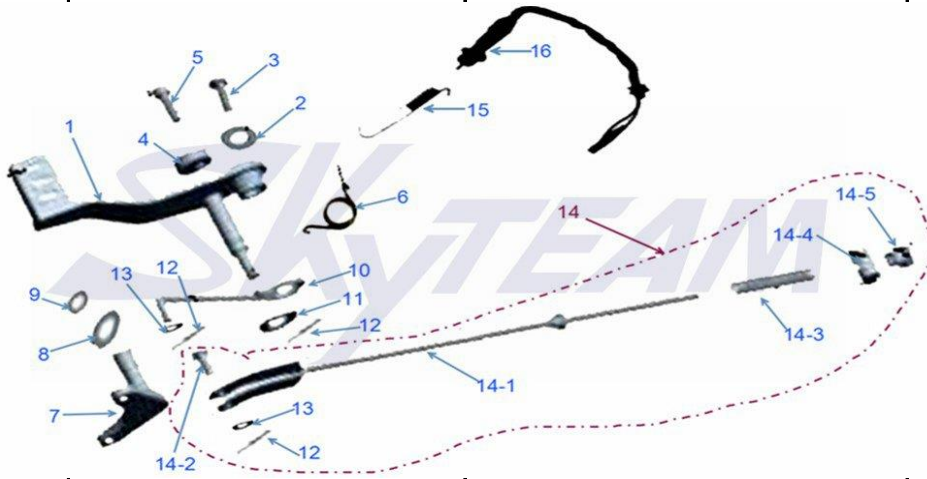

THE OLD REAR BRAKE SYSTEM BEFORE 2014

1	43110-27A00	Brake Pedal	
2	GB 96 6-140HV-Zn.DJ	Washer	
3	GB/T 16674 M6X12-Zn.DJ	Flange Bolt	
4	43211-27A00	Stop Cam	
5	GB/T 70.1 M6X16-Zn.DJ	Screw	
6	43121-27A00	Return Spring, Rear Brake	
7	43220-27A00	Transition Arm, Rear Brake	
8	GB/T 97.1 12-Zn.DJ	Washer	
9	GB/T 894.1-86 12-Zn.DJ	Circlip	
10	43230-27A00	Brake Rod, Short	
11	GB/T 97.1 8 Zn.DJ	Washer	
12	GB/T 91 2X16-Zn.DJ	Cotter Pin	
13	GB/T 97.1 6-Zn.DJ	Washer	
14	43300-27A00	Brake Rod Assy	
14-1	43311-27A00	Brake Rod	cannot supply separately
14-2	43312-Z1000	Pin	cannot supply separately
14-3	43315-Z1000	Spring	cannot supply separately
14-4	43313-Z1000	Pin	cannot supply separately
14-5	43314-Z1000	Nut	cannot supply separately
15	37741-15A00	Spring, Rear Brake Switch	
16	37750-Z1000	Brake Switch, Rear