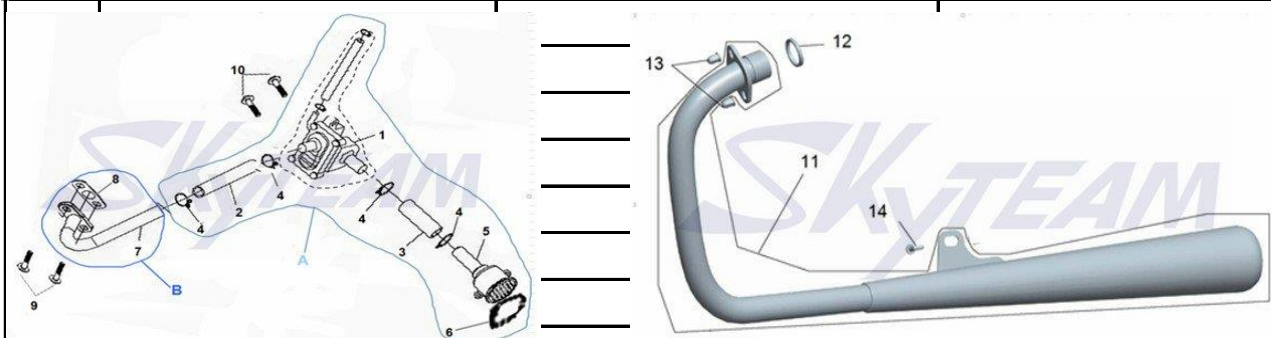

MUFFLER & SECOND AIR-IN SYSTEM

A	18000-27A00	Second Air System	ST50-17
A+B	18000-27H00	Second Air System	ST125-17
1	18400-23A00	Second Air System	
2	G1000-1016G-220	High-temperature tube	ST50-17
	G1000-1016G-80	High-temperature tube	ST125-17
3	G1000-1016P-90	Second air tube	
4	GJB00-1615C	Clip	
5	13710-15H00	Air Filter	
6	13811-18H00	Fixing grip	
7	13770-21H00	Steel Tube	ST125-17
8	13740-Z1000	Graphite Gasket	
9	GB/T 16674 M6X12-Zn.DJ	Flange Bolt	
10	GB/T 16674 M6X16-Zn.DJ	Flange Bolt	
11	14300-27A00	Muffler Assy	ST50-17
	14300-27A10	Muffler Assy	ST50-17 without catalyser
	14300-27H00	Muffler Assy	ST125-17
	14300-27H10	Muffler Assy	ST125-17 without catalyser
12	14360-Z1000	Gasket, Exhaust Pipe	ST50-17
	14313-Y1000	Gasket, Exhaust Pipe	ST125-17
13	GB/T 6177 M6-A2-70-304	Nut	Stainless steel
14	GB/T 16674 M10X1.25X20-Zn.DJ	Flange Bolt