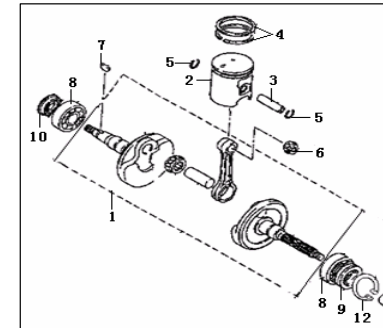

E04 PISTON CRANKSHAFT CONNECTING ROD ASSY

NO	QJ CODE	DESCRIPTION	QTY	RMK
1	208100.022000	CRANKSHAFT ASSY	1	
2	15100B09F000	PISTON ASSY	1	
3	15105B16F000	PISTON PIN	1	
4	15103B09F000	PISTON RING ASSY	1	JOGO
5	15111G02F000	CIRCLIP	2	
6	15110B16F000	NEEDLE BEARING	1	
7	15101B01F000	WOODRUFF KEY 3X5X13	1	
8	B12016620453	BEARING (SKF) 6204/P53	2	
9	15213G02F000	OIL SEAL 20X42X8	1	
10	26215G02F000	OIL SEAL ASSY 20X30X6	1	
11	15214G02F000	COLLAR	1	
12	17308G02F000	CIRCLIP	1	

Season