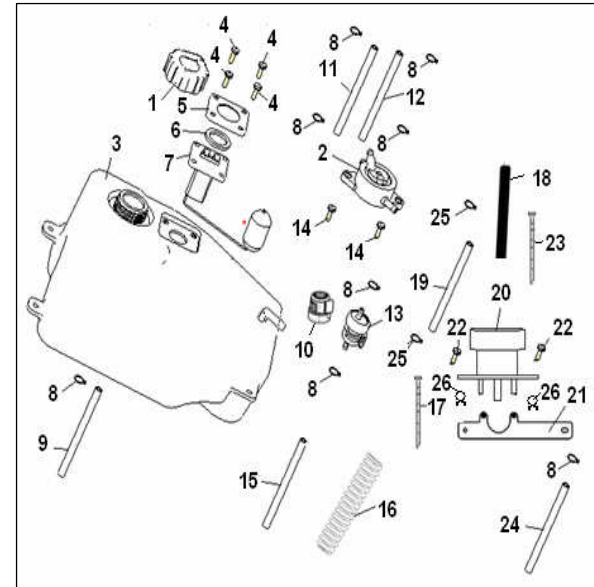

FLASH 50

F07 FUEL TANK ASSY.

NO.	CODE		QTY.
1	50200BSAT000	LIP FUEL TANK	1
2	50850BSAT001	FUEL PUMP	1
3	50100BSAT000	BODY, FUEL TANK	1
4	B13140601665	BOLT ASSY. 6X12MM	4
5	50003B0ET000	SENSOR BOARD	1
6	50004B0ET000	GLUE MAT	1
7	50800BSAT000	SENSOR ASSY.	1
8	50307BM0T000	CLIP φ8	11
9	B16010C24201	HOSE□4.5×2×420MM	1
10	45073T030000	JACKET , FILTER FUEL	1
11	B16010C26001	HOSE III 4.5×2×600MM	1
12	B16010C27501	HOSE□ 4.5×2×750MM	1
13	50340J0ET000	FUEL FILTER	1
14	B01090601665	BOLT ASSY. 6X16MM	2
15	B16010C20501	HOSE V 4.5×2×50MM	1
16	50324B50T000	SPRING	2
17	96001B20T000	BAND 8×200	2
18	50318T430000	SPRING	1
19	50303BSAT000	PIPE	1
20	50050JS0T000	OIL CUP ASSY	1
21	58390BSAT000	BRACKET	1
22	B02000501225	SCREW 5X12MM	2
23	96002J0000000	BAND	1
24	B16010C21151	HOSE VII 4.5×2×115MM	1
25	49804H90X000	CLIP 15	2
26	02108J70P000	CLIP 9	2

Season