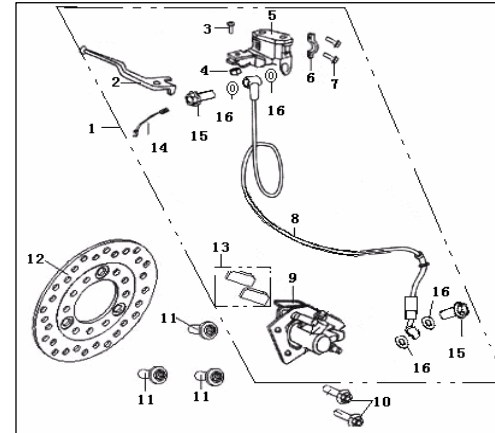

FLASH 50

F04 DISC BRAKE ASSY.

NO.	CODE		QTY.
1	45000BSAT000	DISK BRAKE ASSY.	1
2	45022J3AT000	DISC BRAKE LEVER φ14	1
3	45024J1CT000	LEVER MOUNTING SCREW 6MM	1
4	B04160600065	NUT 6MM	1
5	45400BMBTB30	CYLINDER COMP.	1
6	45023J1DT000	MASTER CYLINDER BRACKET	1
7	B01070602365	BOLT 6X23MM	2
8	45200BSAT000	BRAKE HOSE ASSY.	1
9	45500B20T002	CALIPER ASSY.	1
10	B01090803564	BOLT 8×35MM	2
11	45036B20T000	BOLT	3
12	45033B20TC10	BRAKE DISC	1
13	45110B20T000	BRAKE PAD KIT	1
14	45300J3AT000	STOP SWITCH ASSY.	1
15	45651BMBT000	FLANGE BOLT	1
16	45653B20T000	WASHER	2

JOGO

Season