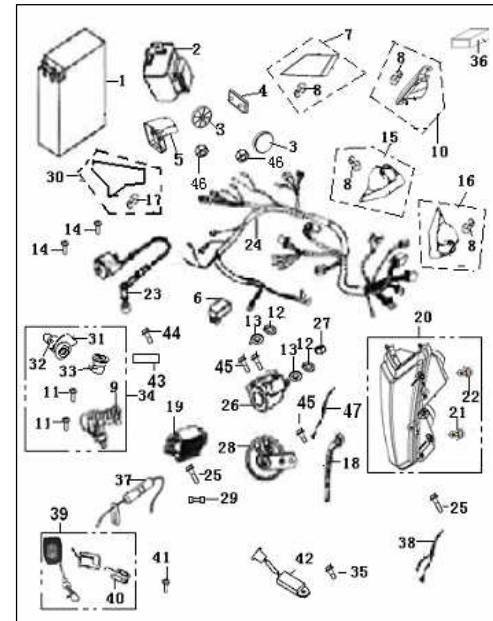

NO.	CODE		QTY.
1	96100B20T000	BATTERY	1
2	96400BSAT000	FLASHER	1
3	86300BMBT000	FRONT REFLECTOR	2
4	86500H90X000	REAR REFLECTOR	1
5	82500BSAT000	LICENSE PLATE LIGHT	1
6	97701BM0T001	C.D.I. UNIT COMP.	1
7	81100BSAT000	FRONT TURN LIGHT ,L	1
8	81004BSAT000	BULB 16W	1
9	88100BSAT000	STEERING LOCK ASSY.	1
10	81300BSAT000	FRONT TURN LIGHT ,R	1
11	08002B20T000	BOLT	2
12	B07000000604	WASHER SPRING 6MM	1
13	B07030000604	WASHER 6MM	1
14	B13040602005	BOLT 6x20MM	2
15	81700BSAT000	REAR TURN LIGHT ,R	1
16	81500BSAT000	REAR TURN LIGHT ,L	1
17	B24011820000	TAILLIGHT BULB,P21/5W	1
18	96001B20T000	BAND 8X200	8
19	98801J0ET000	RECTIFIER	1
20	80000BSAT000	HEAD LIGHT	1
21	B24010320000	LIGHT 35W/35W	2
22	B24013320000	LIGHT W5W	1
23	96200B20T000	COIL ASSY.,IGNITION	1
24	92000BSAT001	HARNESS, WIRING	1
25	B01090601665	BOLT 6X16MM	2
26	94000BSAT000	RELAY ASSY.,STARTER	1
27	B04000600053	NUT 6MM	1
28	95000BSAT000	HORN ASSY.	1
29	96810BSAT000	FUSE ALARM SYSTEM	1
30	82000BSAT000	REAR LIGHT	1
31	88504B0DT000	BASE LOCK	1
32	88501B0DT000	LOCK	1
33	88400BSAT000	LOCK FUEL TANK	1
34	88000BSAT000	LOCK.ASSY	1
35	B01090601265	BOLT 6x12MM	2
36	96007K00P000	JACKET.CDI UNIT	1
37	96800BSAT000	FUSE COMP	1
38	92500BSAT000	WIRE TAPPING	1
39	95500BSAT000	ALARM SYSTEM ASSY	1
40	95730B20T000	ALARM SYSTEM HORN	1
41	B02000501225	SCREW M5X12	1
42	97900N0HP000	TEMPERATURE CONTROL	1
46	B04000500055	NUT 5MM	2
47	92200J00P000	POWER CABLE	1

YT4L-BS

Season