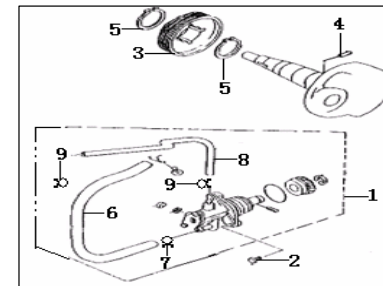

E05 OIL PUMP ASSY

NO	QJ CODE	DESCRIPTION	QTY	RMK
1	219101.006000	OIL PUMP ASSY	1	
2	B02000501463	SCREW M5X14	2	
3	15211G02F000	PUMP DRIVE GEAR	1	
4	B090103014C0	PIN C3X14	1	
5	15106G02F910	CIRCLIP 19	2	
6	221405.103000	HOSE,OIL INLET	1	
7	19213G02F00A	HOSE CLIP	2	
8	221405.104000	HOSE,OIL OUTLET	1	
9	19217G02F00A	HOSE CLIP	2	

Season