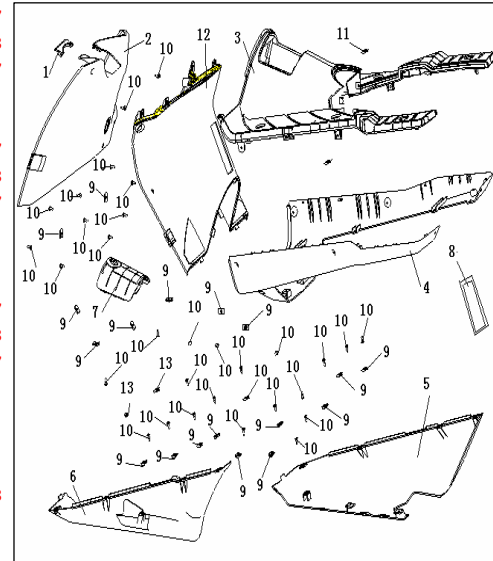

FLASH 50

F17 LEG SHIELD ASSY.

NO.	CODE	DESCRIPTION	QTY.	PLATINA	Season
1	65419BSATCLO	COVER UP ,CAT,PLATINA CL	1	PLATINA	2006-2007
	65419BSATBH0	COVER UP ,CAT,BLACK BH	1	PRT	2006-2008
	65419BSATM70	COVER UP ,CAT,LIME M7	1	LIMA	2006-2007
	65419BSATHN0	COVER UP ,CAT,SILVER HN	1	ROSA, AZ	2008
	65419BSATWF0	COVER UP ,CAT,WHITE WF	1	BRA	2008
2	65404BSATCLO	COVER UP I,PLATINA CL	1	PLATINA	2006-2007
	65404BSATBH0	COVER UP I BLACK BH	1	PRT	2006-2008
	65404BSATM70	COVER UP I LIME M7	1	LIMA	2006-2007
	65404BSATHN0	COVER UP I SILVER HN	1	ROSA, AZ	2008
	65404BSATWF0	COVER UP I WHITE WF	1	BRA	2008
3	65401BSAT000	FOOTPLATE	1		
4	65408BSATCLO	COVER.JOIN	1	PLATINA	2006-2007
	65408BSATBH0	COVER.JOIN	1	PRT	2006-2008
	65408BSATM70	COVER.JOIN	1	LIMA	2006-2007
	65408BSATHN0	COVER.JOIN	1	ROSA, AZ	2008
	65408BSATWF0	COVER.JOIN	1	BRA	2008
	65408B41001Z	COVER.JOIN	1	PLATINA C/ AUTOCOLANTES	2007
	65408B41007Z	COVER.JOIN	1	BRA C/ AUTOCOLANTES	2008
	65408B41002Z	COVER.JOIN	1	PRT C/ AUTOCOLANTES	2007-2008
	65408B41003Z	COVER.JOIN	1	LIMA C/ AUTOCOLANTES	2007
5	65407BSAT000	COVER LOWER R	1		
6	65406BSAT000	COVER LOWER L	1		
7	65451BSAT000	FUEL COVER	1		
8	65403BSAT000	INSPECT COVER	1		
9	65801GB0T000	CARD NUT	22		
10	B05074201605	TAPPING SCREW, 4.2×16MM	28		
11	65802BSAT000	CARD NUT 6MM	2		
12	65402BSAT000	COVER UP □	1		
13	B05074201305	TAPPING SCREW, 4.2×13MM	12