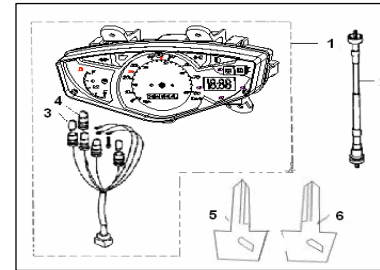

FLASH 50

F20 SPEEDOMETER ASSY.

NO.	CODE		QTY.
1	70000B410004	SPEEDOMETER ASSY.	1
2	72900B20T001	CABLE ASSY, speedometer	1
3	B240202212A0	BULB 12V-2W	5
4	B24020221100	BULB 12V-2W	1
5	88900B41000X	KEY NUT left	1
6	88900B41001X	KEY NUT right	1

Season