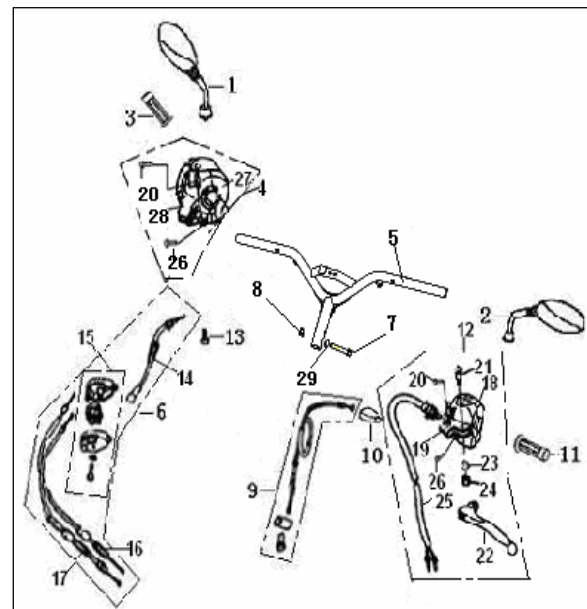

## FLASH 50

**FLASH 50 2007**

**FLASH 50 2008**

### F01 CONTROL ASSY.

NO.	CODE	EN DESCRIPTION	QTY.	NOTES	Season
1	40470BMBT000	REAR VIEW MIRROR ASSY.RH.	1		
2	40460BMBT000	REAR VIEW MIRROR ASSY.LH	1		
3	40200J4AT000	GRIP ASSY., THROTTLE	1		
4	40600BN0T000	RIGHT HANDLE SWITCH, 2 ASSY.	1		
5	40100BSAT000	JOINTING ASSY., HANDLE BAR	1		
6	40300B20T001	CABLE ASSY., THROTTLE (NEW)	1		
7	B01591004565	BOLT 10X1.25X45MM	1		
8	B04171012555	NUT 10X1.25MM	1		
9	40270B20T001	CABLE COMP.,REAR. BRAKE	1		
10	40008BM0T000	PROTECTOR,, REAR. BRAKE CABLE	1		
11	40001J4AT000	GRIP, LH.	1		
12	40500BSAT000	LEFT HANDLE SWITCH ,1 ASSY.	1		
13	B02000501025	PAN HEAD SCREW 5X10MM	1		
14	40306B20T000	CABLE THROTTLE	1		
15	40340B20T001	JUNCTION BOX	1		
16	40308B20T000	OIL PUMP LINE	1		
17	40307B20T001	CARBURETOR LINE	1		
18	40510BSAT000	LEFT HANDLE SWITCH	1		
19	40520BM0T000	L. SWITCH FIXING SEAT	1		
20	B02000502525	PAN HEAD SCREW 5X25	2		
21	40004BMAT000	SCREW M5	1		
22	40002B20T000	LEFT LEVER	1		
23	B07000000505	WASHER 5MM	1		
24	B04000500055	NUT 5MM	1		
25	91700BMAT000	STOP SWITCH ASSY.	1		
26	B02000502025	PAN HEAD SCREW 5X20MM	2		
27	40610BN0T000	RIGHT HANDLE SWITCH, 2	1		
28	40620BN0T000	SWITCH FIXING R.	1		
29	40278J4AT000	LIMITING SET	1		