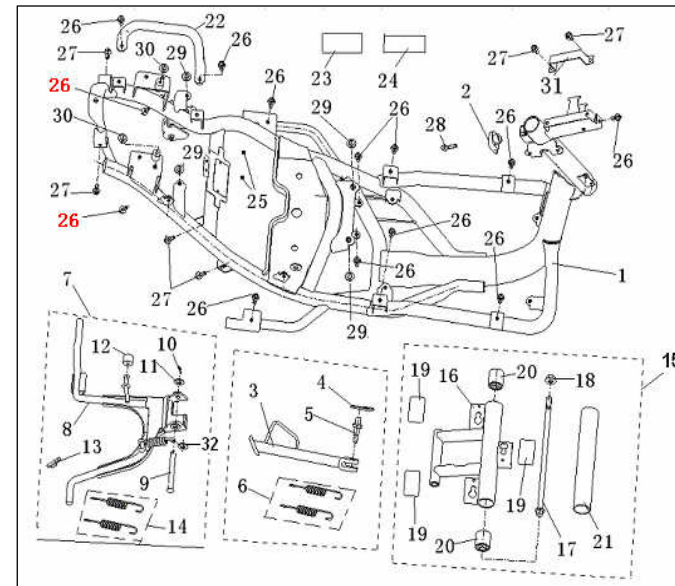

FLASH 50

F11 FRAME ASSY.

NO.	CODE		
1	57100BSAT001	JOINTING ASSY., FRAME	1
2	51011BMBT000	POTHOOK, HELMET	1
3	58700BSAT000	JOINTING ASSY., SINGLE STAND	1
4	57006BM0T000	HOOK	1
5	57005BSAT000	BOLT	1
6	57010B20T000	TENSION SPRING, 2	1
7	58500BSAT000	MAIN STAND ASSY.	1
8	58520BSAT000	MAINSTAND ASSY. JOINTING	1
9	58501BSAT000	SHAFT, MAIN STAND	1
10	63016B0DT000	COTTER PIN	1
11	58505B20T000	PROTECTOR,MAIN STAND	1
12	58504B20T000	RUBBER,MAIN STAND	1
13	58506B20T000	CLIP,BRAKE CABLE	1
14	58510BSAT000	MIDSTAND SPRING, ASSY	1
15	58300BSAT000	SUSPEND FRAME ASSY., ENGINE	1
16	58320BSAT000	SUSPENDFRAMEASSY, JOINTING	1
17	58301B20T000	AXLE,SUPPORT	1
18	B04171012554	NUT 10X1.25MM	1
19	58342B20T000	DAMPER	3
20	58340B20T000	BUFFER, ENGINE BRACKET	2
21	58343B20T000	CENTER SPACER	1
22	57166BSAT000	HANDLE	1
23	57001BSAT001	SCUTCHEON	1
24	57002BSAT001	PREVENT CHANGES	1
25	B10000300600	RIVET3X6	2
26	B01090601665	BOLT 6X16MM	17
27	B01090601265	BOLT 6X12MM	6
28	B01070602565	BOLT 6X25MM	1
29	B13060601405	BOLT 6X14MM	4
30	B13010601405	BOLT 6X14MM	2
31	95701JCCT000	ANTI-THEFT	1
32	B07030001005	WASHER 10MM	1

Season