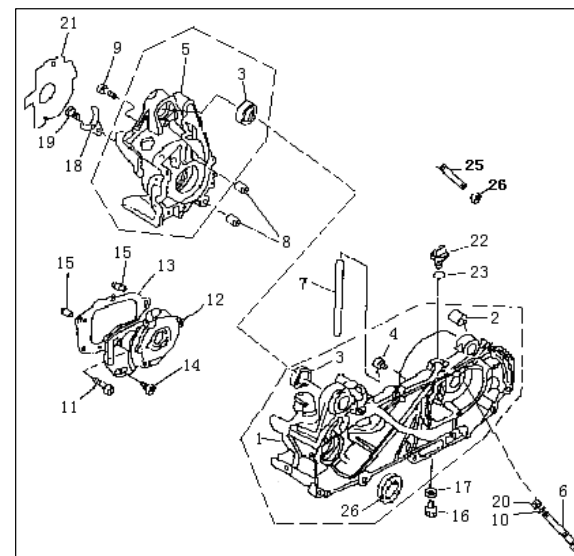

E02 CRANKCASE ASSY

NO	CODE	DESCRIPTION	QTY	RMK	Season
1	26100B01F00B	CRANKCASE , LH	1		
2	26108G02F000	BUSH,ENGINE MOUNTING	1		
3	207230.002000	BUSH,ENGINE MOUNTING	2		
4	26126G02F000	BREATHER PLUG	1		
5	206300.076000	CRANKCASE,RH	1		
6	26142G02F000	BRAKE SHOE ANCHOR PIN ASSY	1		
7	26105G02F000	HOSE	1		
8	26123G02F000	DOWEL PIN	2		
9	B02270603564	SCREW	6		
10	14222J01F000	O RING6.8X1.9	1		
11	B01070603064	BOLT	2		
12	18101G02F001	COVER, GEAR BOX	1		
13	214201.001000	GASKET,GEAR BOX	1		
14	B01070602264	BOLT	3		
15	26208J01F000	DOWEL PIN	2		
16	301310801605	FLANGE BOLT	1		
17	18105H03F000	WASHER	1		
18	26214G02F000	HOLDER	1		
19	301310601262	BOLT M6X12	1		
20	304290800062	NUT	1		
21	206321.001000	GASKET	1		
22	206407.004083	OIL PLUG	1		
23	26102G02F000	O-RING	1		
24	26112G02F000	SHAFT COLLAR	1		
25	231215.001000	shaft	1		
26	B04171012563	NUT	1