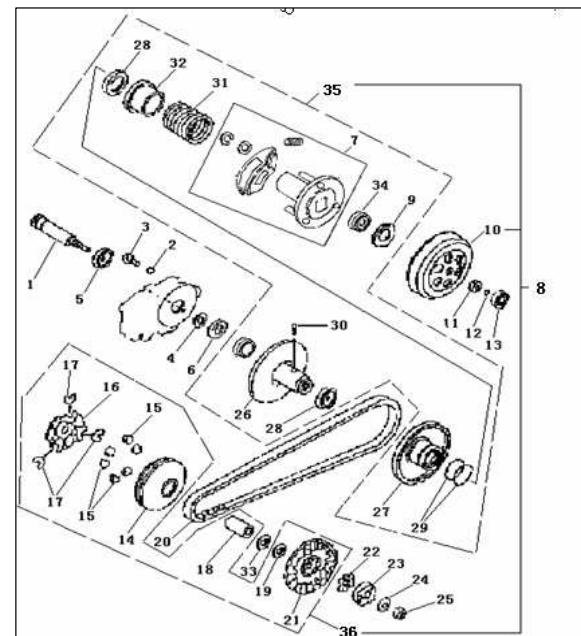

FLASH 50

E08 CLUTCH ASSY

NO	QJ CODE	DESCRIPTION	QTY	RMK
1	24201B01F000	PRIMARY DRIVE SHAFT	1	
2	18114G02F000	PLATE WASHER	1	
3	B01090801263	PAN HEAD SCREW M8X12	1	
4	B08010001700	CIRCLIP 17	1	
5	B12016600300	BALL BEARING 6003	1	
6	24203G02F000	OIL SEAL 17X28X5	1	
7	24301B01F000	CLUTCH ASSY,shoe	1	
8	213100.010000	SHIFT ASSY	1	
9	24303G02F000	NUT M28X1	1	
10	24700G02F000	CLUTCH DRUM	1	
11	24305G02F940	NUT M10X1	1	
12	24243G02F000	O-RING 6.7X3	1	
13	24209G02F000	BEARING 8X28X8	1	
14	24101G02F000	FACE, movable drive	1	
15	213119.003000	ROLLER(5g)	6	
16	24103G02F000	PLATE, movable drive	1	
17	24104G02F000	DAMPER	3	
18	24105G02F000	COLLAR	1	
19	24106B01F000	WASHER	1	
20	24107B01F000	V BELT,DRIVE	1	
21	24108G02F000	FACE,FIXED DRIVE	1	
22	24109G02F000	STAR WASHER	1	
23	213203.001161	RATCHET (STARTING)	1	
24	15112G02F010	WASHER,SPRING	1	
25	B04031212553	NUT M12X1.25	1	
26	24204G02F000	FACE,FIXED DRIVEN	1	
27	24205G02F000	FACE,MOVABLE DRIVEN	1	
28	24206G02F000	OIL SEAL	2	
29	24207G02F000	O-RING	2	
30	24208G02F000	PIN,GUIDE	2	
31	24308B01F000	SPRING	1	
32	24309G02F930	SEAT,SPRING	1	
34	24245G02F000	ROLLER BEARING	1	
35	24200B01F000	DRIVEN PULLEY COMP.	1	
36	213100.039000	DRIVE PULLEY COMP.	1	

Season