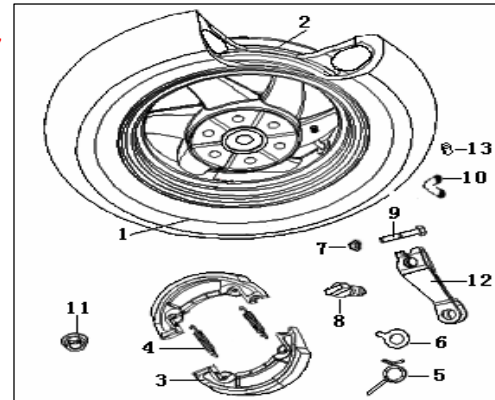

F10 REAR WHEEL ASSY.

NO.	CODE		QTY.
1	B140135010AA	TIRE 3.5-10 E11 75R-000197	1
2	54100B03BH01	RIM ASSY., REAR WHEEL 2.5X10	1
	54100B03BH06	RIM ASSY., REAR WHEEL 2.5X10	1
3	54200B00T000	SHOE ASSY., REAR BRAKE	1
4	54001B00T000	SPRING, BRAKE SHOE	2
5	54008B0ET000	RETURN SPRING	1
6	54002B00T000	REAR INDICATOR	1
7	B04170600054	NUT 6MM	1
8	54003B0ET000	CAMSHAFT, REAR BRAKE	1
9	B01010603025	BOLT 6X30MM	1
10	B1403Z2011C0	VALVE	1
11	B04171415054	NUT 14X1..5MM	1
12	54007B0ET000	ROCKER, REAR BREAK	1
13	B1404Z2011C0	CAP, VALVE	1

	Season
TODOS OS MODELOS	2006-2007
TODOS OS MODELOS	2008
JOGO