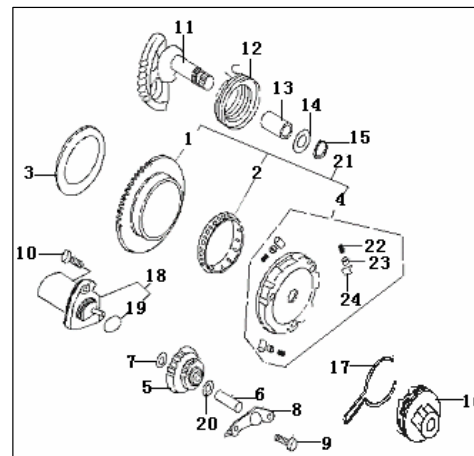

E07 KICK STARTER ASSY

NO	QJ CODE	DESCRIPTION	QTY
1	34120G02F000	START GEAR ASSY	1
2	34121G02F000	NEEDLE BEARING	1
3	34123G02F000	THRUST WASHER	1
4	34110G02F00A	STARTER CLUTCH ASSY.COMP	1
5	34126G02F000	DRIVEN GEAR,STARTER	1
6	26128G02F000	IDLE GEAR SHAFT	1
7	34122G02F000	PLATE WASHER	1
8	34125G02F000	IDLE GEAR HOLDER	1
9	301310601062	SCREW	2
10	302040602065	SCREW	2
11	216100.004000	SHAFT, kick starter	1
12	17407G02F000	SPRING	1
13	216217.001000	BUSH	1
14	307991005552	WASHER ,kick starter	1
15	308090150003	CIRCLIP	1
16	17415G02F000	KICK PINION ASSY	1
17	17418G02F930	CLIP	1
18	218100.017472	STARTING MOTOR ASSY	1
19	B190102120B0	O-RING	1
20	34130G02F000	PLATE WASHER	1
21	217100.100000	START CLUTCH ASSY, COMP.	1
22	34404G02F00A	SPRING	3
23	34405G02F00A	CAP	3
24	34402G02F00A	ROLLER	3

RMK

Season