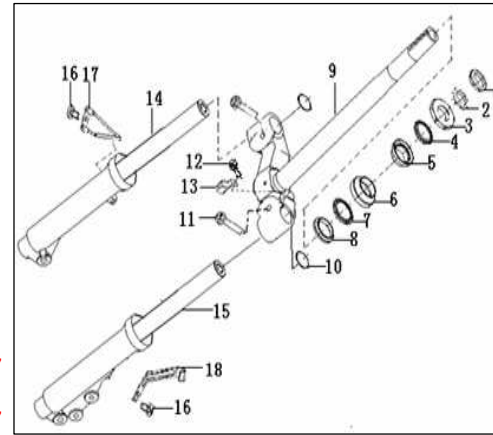

FLASH 50

F02 FRONT FORK ASSY.

NO.	CODE		QTY.
1	43008J0ET000	PRESS NUT	1
2	43007B20T000	WASHER	1
3	43001B20T000	Upper steel bowl, upper bearing	1
4	B06010110000	STEEL BALL 3.969MM	25
5	43002B20T000	Lower steel bowl, upper bearing	1
6	43003B20T000	Upper steel bowl, lower bearing	1
7	B06010140000	STEEL BALL 4.763MM	21
8	43004B20T000	Lower steel bowl, lower bearing	1
9	43100BSAT000	UNDER BRACKET COMP	1
10	43215BMAT000	CLIP	2
11	B01591003065	FLANGE BOLT 10X1.25X30MM	2
12	B01090601265	FLANGE BOLT 6X12MM	1
13	43021BMBT000	COVER,ANTI-DUST	1
14	43300B20T000	R.H. FR. FORK ASSY.	1
14	43300B03HU00	R.H. FR. FORK ASSY.	1
15	43200B20T000	L.H. FR. FORK ASSY.	1
15	43200B03HU00	L.H. FR. FORK ASSY.	1
16	B01070601665	BLOT6X16	2
17	43150BMAT000	CABLE HOLDER	1
18	43021BM0T003	BRAKE HOSE HOLDER, 1	1

Season