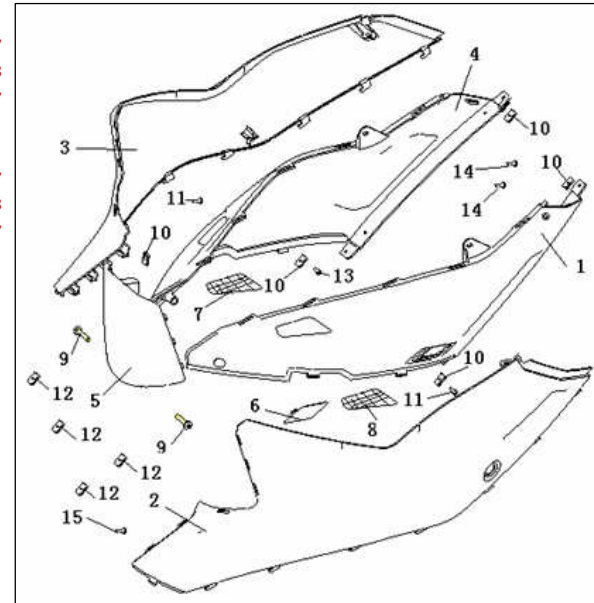

FLASH 50

F18 FRAME COVER ASSY.

NO.	CODE		QTY.	Season
1	65602BSAT000	COVER LOW L	1	
2	65601BSATCLO	COVER UPPER L	1	PLATINA C/ AUTOCOLANTES 2006-2007
	65601BSATBH0	COVER UPPER L	1	PRT C/ AUTOCOLANTES 2006-2008
	65601BSATM70	COVER UPPER L	1	LIMA C/ AUTOCOLANTES 2006-2007
	65601BSATHN0	COVER UPPER L	1	ROSA, AZ C/ AUTOCOLANTES 2008
	65601BSATWFO	COVER UPPER L	1	BRA C/ AUTOCOLANTES 2008
3	65603BSATCLO	COVER UPPER R	1	PLATINA C/ AUTOCOLANTES 2006-2007
	65603BSATBH0	COVER UPPER R	1	PRT C/ AUTOCOLANTES 2006-2008
	65603BSATM70	COVER UPPER R	1	LIMA C/ AUTOCOLANTES 2006-2007
	65603BSATHN0	COVER UPPER R	1	ROSA, AZ C/ AUTOCOLANTES 2008
	65603BSATWFO	COVER UPPER R	1	BRA C/ AUTOCOLANTES 2008
4	65604BSAT000	COVER DOWN R	1	
5	65605BSAT000	COVER JOIN LR	1	
6	65607BSAT000	PERSPECTIVE COVER	1	
7	65634BSAT000	WIRE □	1	
8	65635BSAT000	WIRE □	1	
9	B02000603024	SCREW,6X30MM	2	
10	65801GB0T000	CARD NUT	5	
11	B05074201305	TAPPING SCREW, 4.2×13MM	2	
12	65311B50T000	CARD NUT	4	
13	B05074801305	TAPPING SCREW, 4.8×13MM	1	
14	B05074201605	TAPPING SCREW, 4.2×13MM	2	
15	B05074802505	TAPPING SCREW, 4.8×25MM	1