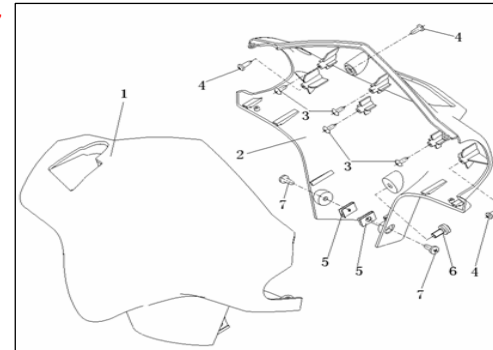

F15 HANDLE COVER ASSY.

NO.	CODE		QTY.
1	65201BSATBH0	FRONT HANDLE COVER, BLACK(BH)	1
	65201BSATHN0	HANDLECOVER, SILVER HN	1
	65201BSATWFO	HANDLECOVER, WHITE WF	1
2	65202BSAT000	BACK HANDLE COVER	1
3	B05074001205	TAPPINGSCRE,4.0×12MM	4
4	B05074201305	TAPPINGSCREW,4.2×13MM	3
5	65801GB0T000	CARD NUT	2
6	B13010601605	SCREW W/WASHER 6X16MM	1
7	B05074801605	TAPPINGSCRE,4.8×16MM	2

TODOS OS MODELOS
ROSA, AZ
BRA

Season

2006-2007
2008
2008