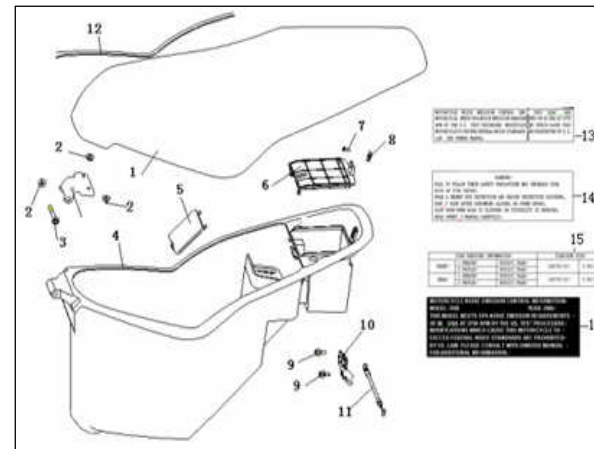

F08 SEAT ASSY.

NO.	CODE		QTY.
1	51100B410001	SEAT COMP.	1
2	B04000600053	NUT 6MM	3
3	B01070607063	BOLT 6X72MM	1
4	51004BSAT000	HELMET BOX	1
5	51005BSAT000	COVER MANUFACTURE IMFOR.	1
6	51003BSAT000	CAP.BATTERY	1
7	B05074201605	SCREW4 .2X16MM	1
8	65801GB0T000	CARD NUT	1
9	B01090601265	BOLT 6X12MM	2
10	58800BSAT000	SEAT LOCK	1
11	58900BSAT000	CORD DRAW SEAT	1
12	51012BSAT000	AIRPROOF.BAR	1

Season