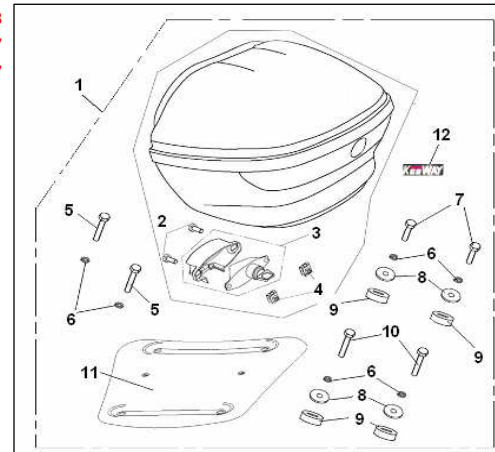

F24 BACK BOX ASSY.

NO.	CODE		QTY.
1	52200BSATBH0	BACK BOX ASSY.	1
	52200BSATCLO	BACK BOX ASSY.	1
	52200BSATM70	BACK BOX ASSY.	1
	52200BSATF40	BACK BOX ASSY.	1
	52200BSATLO0	BACK BOX ASSY.	1
	52200BSATWF0	BACK BOX ASSY.	1
2	B01070601663	BOLT 6x16MM	2
3	88600BMBT000	BACK BOX LOCK	1
4	52910BMBT000	NUT, CLIPPING 6MM	2
5	B01010602523	BOLT 6x25MM	2
6	B07000000603	SPRING WASHER 6MM	6
7	B01010601623	BOLT 6x16MM	2
8	52221BMBT000	WASHER	4
9	52222GB0T001	PLATE WASHER	4
10	B01010603523	BOLT 6x35MM	2
11	52010BSAT000	BACK BOX SEAT	1
12	05591BMBT000	BACK BOX COVER	1

PRT
PLATINA
LIMA
ROSA
AZ
BRA

Season
2006-2008
2006-2007
2006-2007
2008
2008
2008