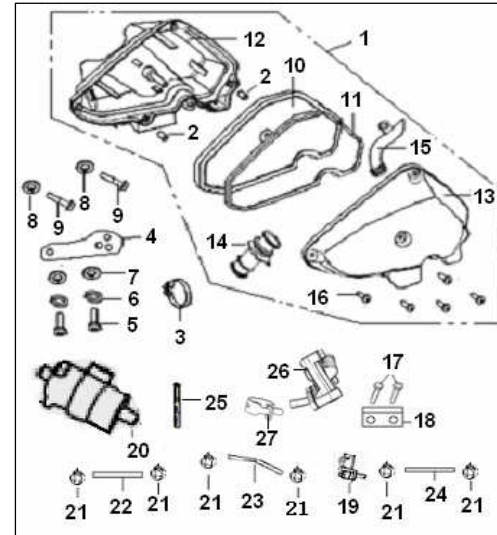

FLASH 50

F06 AIR CLEANER ASSY.

NO.	CODE		QTY.
1	49500B20T004	AIR CLEANER	1
2	49004B20T000	BUSH	2
3	49350B20T000	CLIP	1
4	49361B20T001	PLATE	1
5	B02000501625	SCREW 5X16MM	2
6	B07000000505	WASHER SPRING 5MM	2
7	B07030000505	WASHER 5MM	2
8	B07020000605	WASHER 6MM	2
9	B01090602565	BOLT 6X25MM	2
10	49202B20T000	FILTER	1
11	49103B20T000	SEAL LOOP	1
12	49101B20T000	CASE, AIR CLEANER	1
13	49401B20T000	CAP, AIR CLEANER	1
14	49002B20T000	PIPE,AIR IN	1
15	49005B20T000	PIPE,AIR OUT	1
16	B05074201905	TAPPING SCREW 4.2X19MM	5
17	B01090601265	BOLT 6×12MM	2
18	57050BSAT000	PLATE,ONE WAY VALVE	1
19	49840BSAT000	ONE WAY VALVE	1
20	49870G00S000	AIR CLEANER, SMALL	1
21	49805BMBT000	SPRING □,LOCK φ17.5	6
22	49853BSATT002	HOSE II φ13×φ18×130	1
23	49802B3HT000	HOSE I φ13×φ18	1
24	49852BSAT000	HOSE φ9×φ17	1
25	96001B20T000	BAND	1

Season