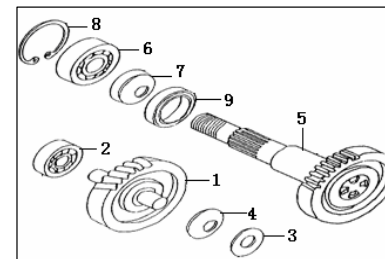

E09 TRANSMISSION SYSTEM ASSY

NO	QJ CODE	DESCRIPTION	QTY	RMK
1	17800B01F000	SHAFT , IDLE	1	
2	B12016620100	BEARING 6201	1	
3	17509G02F000	PLATE WASHER12	1	
4	17802G02F000	WASHER,CONICAL	1	
5	17300B01F000	DRIVEN SHAFT(GEAR BOX)	1	
6	B12016600400	BEARING	1	
7	17317G02F000	OIL SEAL	1	
8	17308G02F000	CIRCLIP	1	
9	26136G02F000	NEEDLE BEARING	1	

Season