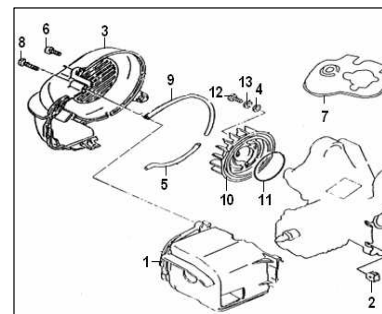

FLASH 50

E06 AIR COOLING SYSTEM

NO	QJ CODE	DESCRIPTION	QTY
1	20301B01F000	COWLING,cylinder	1
2	20303G02F000	GROMMET	2
3	20200B01F000	COVER ASSY (FAN)	1
4	B07030000600	WASHER φ6	3
5	20208G02F000	BEADING (RUBBER) 110	1
6	302270602065	BOLT M6X20	2
7	20102G02F000	DUST COVER (RUBBER)	1
8	3050355040F5	SCREW ST5.5X40-F	1
9	20206G02F000	BEADING (RUBBER) 220	1
10	20401B01F000	FAN ASSY	1
11	20402G02F000	RUBBER RING 70X3.1	1
12	301310601665	SCREW M6X16	3
13	B07000000600	SPRING WASHER φ6	3

RMK

Season