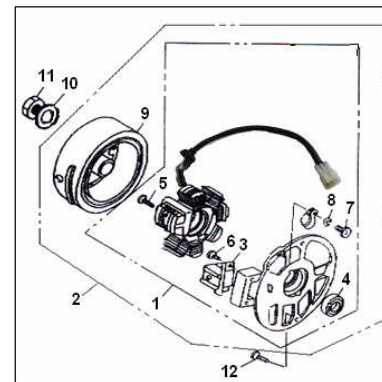

E11 MAGNETO ASSY

NO	QJ CODE	DESCRIPTION	QTY	RMK
1	299032080011	COIL ASSY (17°)	1	
2	223100.007000	MAGNETO ASSY (17°)	1	
3	34330G02F000	PULSE TRIGGER	1	
4	34350G02F000	OIL SEAT	1	
5	B02000502522	SCREW	2	
6	B02000501262	SCREW	2	
7	B02000400622	SCREW	1	
8	B07000000400	SPRING WASHER	1	
9	223101.022000	FLY WHEEL ASSY	1	
10	B070300001200	WASHER	1	
11	15228H03F000	NUT	1	
12	B01070601664	NUT	2	

Season