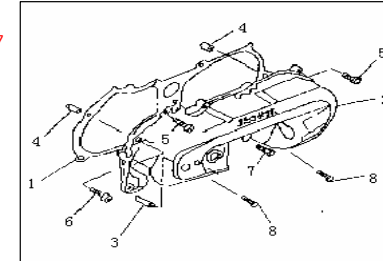

FLASH 50

SIDE COVER ASSY

NO	CODE	DESCRIPTION	QTY	RMK
1	207208.009000	GASKET,SIDE COVER	1	
2	207200.048082	SIDE COVER	1	
	169022080030	SIDE COVER	1	CZ ESCURO
3	26128G02F000	SHAFT	1	
4	26208J01F000	DOWEL PIN 10X14	2	
5	301310602565	SCREW M6X25	8	
6	301310603565	SCREW M6X35	2	
7	301310606565	PAN HEAD SCREW	1	
8	302460601265	STOPPER M6X12	1	

Season

2006-2007
2008