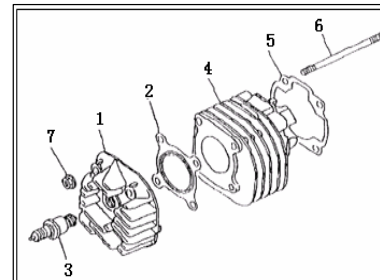

## E01 CYLINDER HEAD ASSY

NO.	CODE	EN DESCRIPTION	QTY.	NOTES	Season
1	201200.066000	CYLINDER HEAD	1		
2	30507B01F000	GASKET,CYLINDER HEAD	1		
3	201204.015000	SPARK PLUG	1	BR7ES	
4	204200.041000	CYLINDER	1		
5	204204.001000	GASKET,CYLINDER	1		
6	26107B01F910	STUD BOLT	4		
7	304290700063	NUT M7	4		