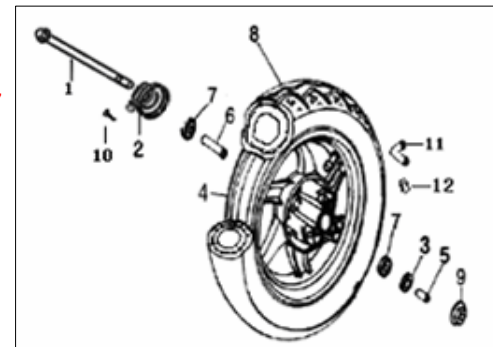

F03 FRONT WHEEL ASSY.

NO.	CODE		QTY.
1	44005B20T001	AXLE, FRONT WHEEL	1
2	44200B20TBH1	SEAT ASSY., GEAR WHEEL,SILVER	1
3	44300B20T000	OIL SEAL	1
4	44100B03BH00	WHEEL HUB, FRONT	1
	44100B03BH06	WHEEL HUB, FRONT	1
5	44004B20T000	BUSHING RING	1
6	44006B20TT10	SPACER, BEARING	1
7	B12040100900	BEARING 6200	2
8	B140135010AA	TIRE 3.50-10	1
9	B04171012554	NUT 10X1.25MM	1
10	B02020501624	SCREW 5X16MM	1
11	B1403Z2011C0	VALVE	1
12	B1404Z2011C0	CAP, VALVE	1

Season