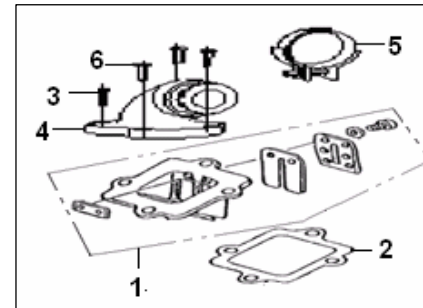

E10 REED VALVE ASSY

NO.	PART NO.	EN DESCRIPTION	QTY	NOTES
1	32300G02F000	REED VALVE ASSY	1	
2	202306.002000	VALVE SEAT GASKET	1	
3	302040602065	SCREW M6X20	3	USADO C/ N°6
4	32200G02F000	PIPE, intake	1	
5	202104.006472	CLIP	1	
6	206412.001472	SCREW	1	USADO C/ N°3

Season