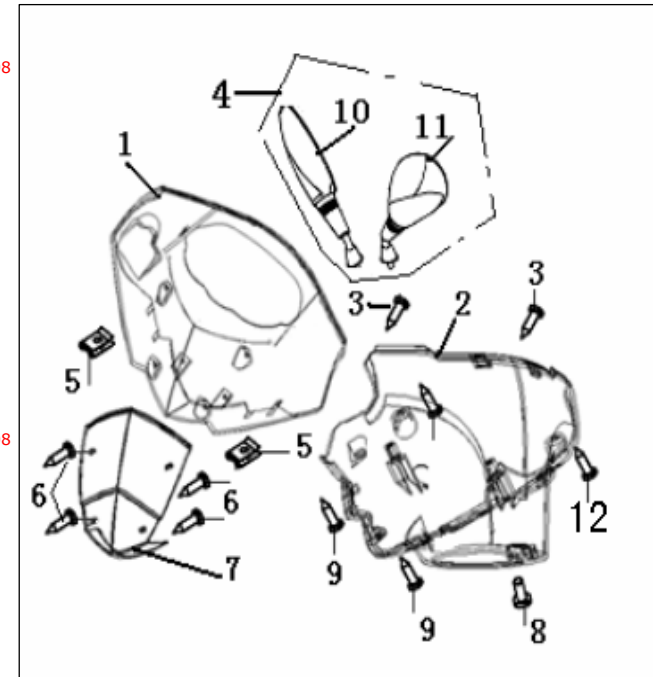

F15 HANDLE COVER

NO.	CODE		QTY.
1	65201BMMTBH0	HANDLE COVER	1
	65201BMMTC20	HANDLE COVER	1
	65201BMMTE40	HANDLE COVER	1
	65201BMMTGL0	HANDLE COVER	1
	65201BMMTTK0	HANDLE COVER	1
1A	65201B94001Z	HANDLE COVER	1
	65201B94002Z	HANDLE COVER	1
	65201B94003Z	HANDLE COVER	1
	65201B94004Z	HANDLE COVER	1
2	65202BMMT000	HANDLE COVER	1
3	B05074801305	TAPPING SCREW 4.8×13MM	2
4	40450BMBT000	REAR VIEW MIRROR ASSY	1
5	65801BMAT000	SPRING NUT 4MM	2
6	B05074001005	TAPPING SCREW 4×10MM	4
7	65203BMMTBH0	METER VISION ASSY.	1
	65203BMMTB40	METER VISION ASSY.	1
	65203B940020	METER VISION ASSY.	1
8	B02060501425	SCREW 5×14MM	1
9	B05074201605	TAPPING SCREW 4.2×16MM	2
10	40470BMBT000	VIEW MIRROR R.	1
11	40460BMBT000	VIEW MIRROR L.	1
12	B05074001605	TAPPING SCREW 4×16MM	2

TODOS OS MODELOS S/ AUTOCOLANTES
PRT FOSCO
AZ
VRD
LAR
BRA C/ AUTOCOLANTES
PRT FOSCO C/ AUTOCOLANTES
VRM C/ AUTOCOLANTES
LAR C/ AUTOCOLANTES
JOGO
TODOS OS MODELOS
PRT FOSCO
AZ, VRD E LAR

Season
2007-2008
2006
2006
2006
2006
2007
2007
2007
2007
2007-2008
2006
2006