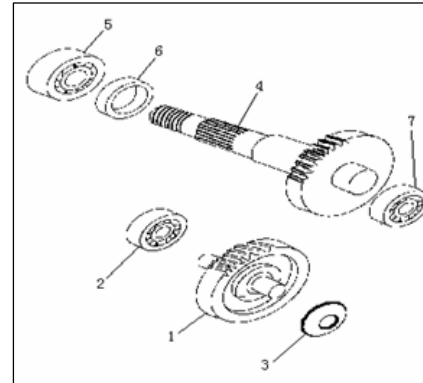

MATRIX 50

E09 TRANSMISSION SYSTEM ASSY

NO.	PART NO.	EN DESCRIPTION	QTY	NOTES
1	17800B09F000	SHAFT, IDLE	1	
2	B12016620000	BEARING 6200	1	
3	17732J01F000	WASHER, thrust $\Phi 14$	1	
4	17300B09F000	SHAFT, REAR BOX	1	
5	B12016600400	NEEDLE BEARING 6004-2RS	1	
6	17317B09F000	OIL SEAL 25X44X7	1	
7	B12016620200	NEEDLE BEARING 6202	1	

Season