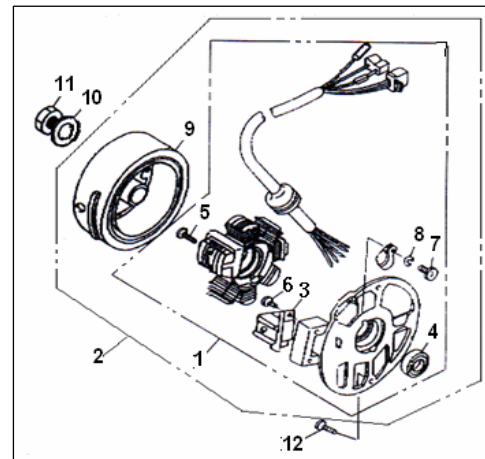

E11 MAGNETO ASSY

NO.	PART NO.	EN DESCRIPTION	QTY	NOTES
1	223102.104000	COIL ASSY	1	
2	223100.101000	MAGNETO ASSY (17°)	1	
3	34330G02F000	PULSE TRIGGER	1	
4	34350G02F000	OIL SEAT	1	
5	B02000502522	SCREW	2	
6	B02000501262	SCREW	2	
7	B02000400622	SCREW	1	
8	B07000000400	SPRING WASHER	1	
9	223101.022000	FLY WHEEL ASSY (17°)	1	
10	B07030001200	WASHER	1	
11	15228H03F000	NUT	1	
12	B01070601664	NUT	2	

Season