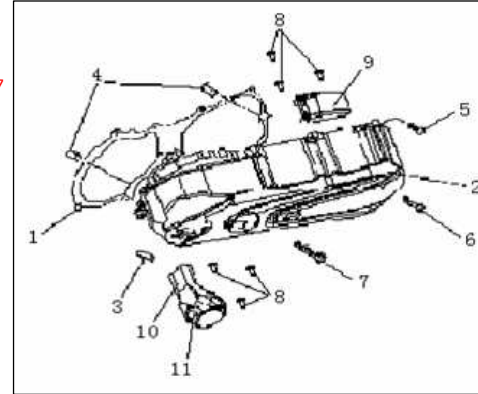

MATRIX 50

E03 SIDECOVER

NO.	PART NO.	EN DESCRIPTION	QTY	NOTES	Season
1	207208.017000	GASKET,L CRANKCASE	1		
2	207200.120082	L CRANKCASE COVER	1	CZ	2006-2007
2	169021070013	L CRANKCASE COVER	1	CZ ESCURO	2008
3	26128G02F000	IDLE GEAR	1		
4	26208J01F000	DOWEL PIN	2		
5	301310602565	PAN HEAD SCREW M6X25	8		
6	301310603565	PAN HEAD SCREW M6X35	1		
7	301310606565	PAN HEAD SCREW M6X65	1		
8	3052035014F5	SCREW ST3.5X14	6		
9	14149B09F000	AIR DUCT-OUTLET	1		
10	14148B09F000	AIR DUCT-INLET	1		
11	14150B09F000	FILTER ASSY	1