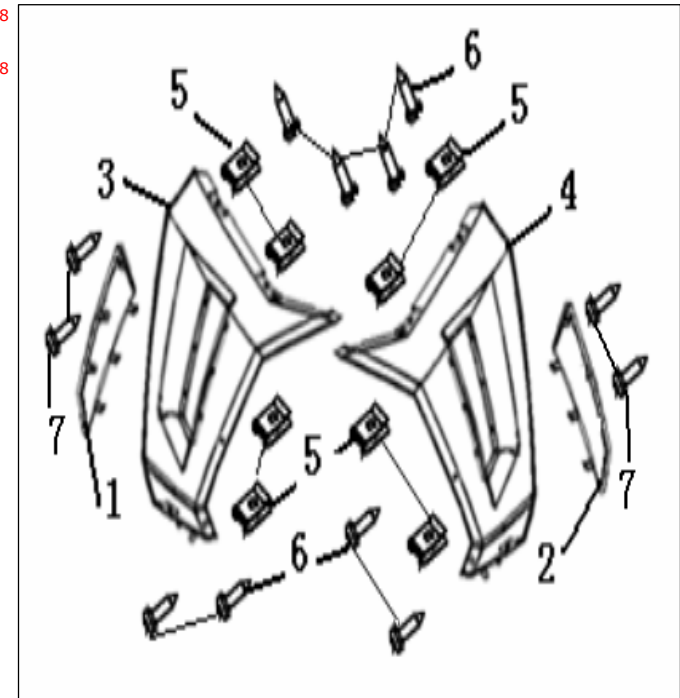

MATRIX 50

F17 FRONT COVER DECORATION ASSY.

NO.	CODE	QTY.		Season
1	65363BMMTB40	1	TODOS OS MODELOS	2007-2008
	65363BMMTB40	1	TODOS OS MODELOS	2006
2	65362BMMTB40	1	TODOS OS MODELOS	2007-2008
	65362BMMTB40	1	TODOS OS MODELOS	2006
3	65365BMMTBH0	1	AMA E VRM	2007
	65365BMMTHN0	1	PRT	2007
	65365BMMTB40	1	BRA	2007
	65365BMMTB40	1	PRT FOSCO	2006
	65365BMMTE40	1	AZ	2006
	65365BMMTGLO	1	VRD	2006
	65365BMMTTK0	1	LAR	2006
3A	65365B94001Z	1	BRA C/ AUTOCOLANTES	2007
	65365B94002Z	1	PRT C/ AUTOCOLANTES	2007
	65365B94003Z	1	VRM C/ AUTOCOLANTES	2007
	65365B94004Z	1	AMA C/ AUTOCOLANTES	2007
4	65364BMMTBH0	1	AMA E VRM	2007
	65364BMMTHN0	1	PRT	2007
	65364BMMTB40	1	BRA	2007
	65364BMMTB40	1	PRT FOSCO	2006
	65364BMMTE40	1	AZ	2006
	65364BMMTGLO	1	VRD	2006
	65364BMMTTK0	1	LAR	2006
4A	65364B94001Z	1	BRA C/ AUTOCOLANTES	2007
	65364B94002Z	1	PRT C/ AUTOCOLANTES	2007
	65364B94003Z	1	VRM C/ AUTOCOLANTES	2007
	65364B94004Z	1	AMA C/ AUTOCOLANTES	2007
5	65802BMMT000	8		
6	B05074801605	8		
7	B05074201305	4