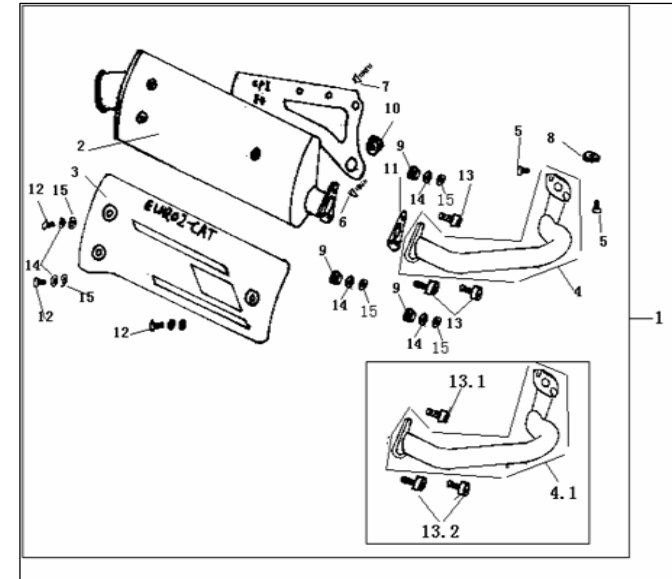

NO.	CODE		QTY.
1	47000BMBT00D	MUFFLER ASSY.	1
2	47200BMBT006	MUFFLER CANISTER ASSY	1
3	47023BMBT002	MUFFLER.COVER, DECORATION	1
4	47500BMBT000	EXHAUST PIPE COMP.	1
4	47500BMBT002	EXHAUST PIPE COMP.	1
5	B01090601665	BOLT 6×16MM	2
6	B01090803565	BOLT 8×35MM	1
7	B01090802065	BOLT 8×20MM	1
8	47800B00T000	GROMMET, EXHAUST PIPE	1
9	B04000600060	NUT 6MM	3
10	47740B0ET000	WASHER ASSY., FIXING	1
11	47490BMBT000	GASKET, FLANGE	1
12	B02000601060	SCREW 6×10MM	3
13	B02050602560	SCREW 6×25MM	3
14	B07000000600	SPRING WASHER 6MM	6
15	B07030000600	WASHER 6MM	6
tuning	47500BMBT002	EXHAUST PIPE COMP	1
tuning	47490BMBT000	GASKET, FLANGE	1
tuning	47800B00T000	GROMMET, EXHAUST PIPE	1

F06.2 SPORTY MUFFLER

NO.	CODE		QTY.
1	47100BM0T00F	MUFFLER ASSY.	1
2	48300BM0T002	Cylindric MUFFLER CANISTER ASSY.	1
3	B01090602064	BOLT 6X20MM	1
4	B07000000604	WASHER 6MM	1
5	47490BM0T005	CUSHION	1
6	47200BM0T005	MUFFLER CANISTER ASSY.	1
7	B01090802065	BOLT 8X20MM	2
8	B01090601665	BOLT 6X16MM	2
9	47800B0DT000	GASKET, EXHAUST PIPE	1
10	47833B2GT005	ADIABATIC RUBBER	1
11	48831B2GT005	MUFFLER HOOP	1
12	47006JOAP000	NUT 6MM	3
13	47500BM0T004	EXHAUST PIPE COMP.	1
14	47490BMBT000	GASKET, FLANGE	1
15	B02050602565	SCREW M6X25	3
16	B07000000605	SPRING WASHER 6	3
17	B07030000605	WASHER 6	3
18	B04000600055	NUT 6MM	3
tuning	47500BMBT007	EXHAUST PIPE COMP	1
tuning	47490BMBT000	GASKET, FLANGE	1
tuning	47800B00T000	GROMMET, EXHAUST PIPE	1

FULL SPEED

Season