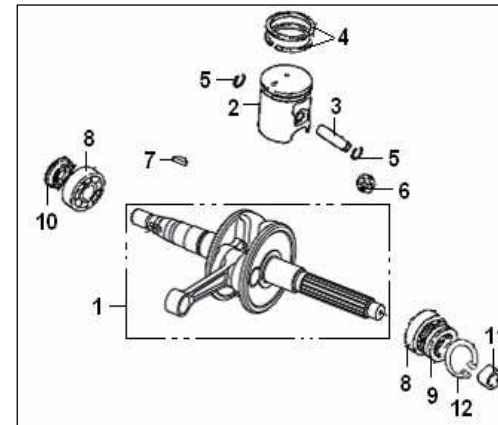

E04 PISTON CRANKSHAFT CONNECTING ROD ASSY

NO.	PART NO.	EN DESCRIPTION	QTY	NOTES	Season
1	208100.022000	CRANKSHAFT,ASSY (TPI)	1		
2	15100B09F000	PISTON ASSY	1		
3	15105B16F000	PISTON PIN	1		
4	15103B09F000	PISTON RING ASSY	1	JOGO	
5	15111G02F000	CIRCLIP	2		
6	15110B16F000	NEEDLE BEARING	1		
7	15101B01F000	WOODRUFF KEY	1		
8	B12016620453	BEATRING (TPI)	2		
9	15213G02F000	OIL SEAL	1		
10	26215G02F000	OIL SEAL ASSY	1		
11	15214G02F000	COLLAR	1		
12	17308G02F000	CIRCLIP	1