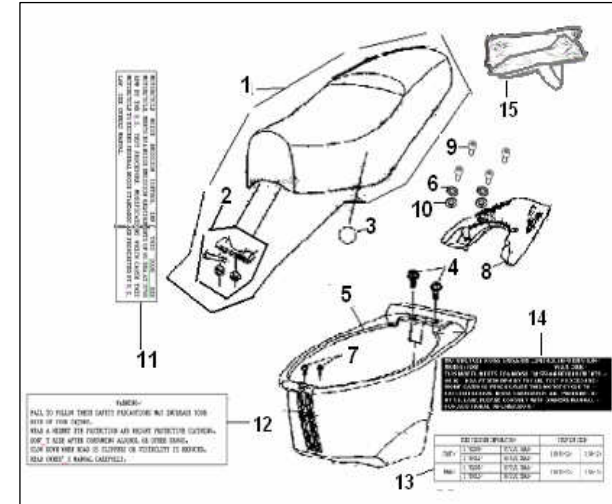

MATRIX 50

F09 SEAT

NO.	CODE		QTY.
1	51100BMMT000	SEAT ASSY.	1
2	51080BMBT001	SEAT HINGE	1
3	08032BM0T000	O-RING 84.4×3.1	1
4	08011H60X000	BOLT 6×14MM	2
5	51004BMMT000	LUGGAGE BOX	1
6	B07030000805	WASHER 8MM	2
7	08017J4AT000	BOLT W/WASHER 6×20MM	2
8	52011BMKTB10	RR. CARRIER COMP	1
8	52011BMKTB40	RR. CARRIER COMP	1
8	52011BMKTM80	RR. CARRIER COMP	1
8	52011BMKTR80	RR. CARRIER COMP	1
8	52011BMKTWJ0	RR. CARRIER COMP	1
8	52011BMKTBH0	RR. CARRIER COMP	1
9	B02050804565	SCREW 8×45MM	4
10	08027J4AT000	WASHER	2

AZ, LAR E VRD

PRT FOSCO

AMA

VRM

BRA

PRT

Season

2006

2006

2007

2007

2007

2007