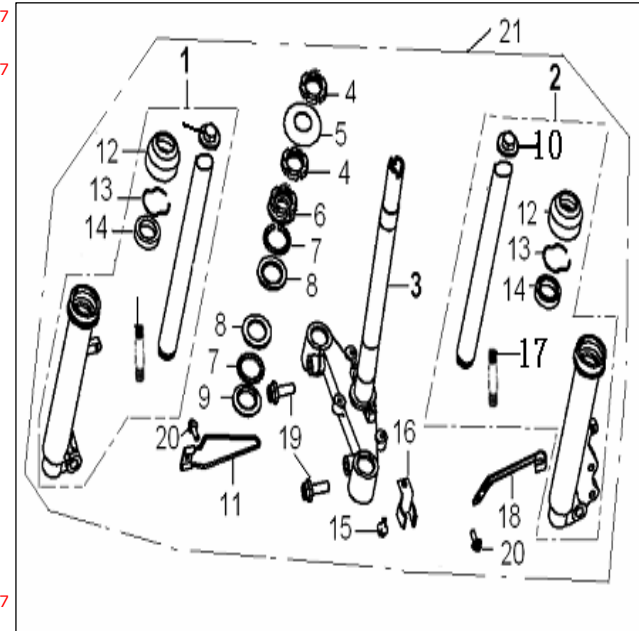

MATRIX 50

F03 FRONT FORK

NO.	CODE		QTY.
1	43300BMBT001	FR.R. FORK ASSY.silver	1
1	43300BMBTHU1	FR.R. FORK ASSY.SILVER GRAY HU	1
2	43200BMBT001	FR. L. FORK ASS'Y.silver	1
2	43200BMBTHU1	FR. L. FORK ASS'Y.SILVER GRAY HU	1
3	43100BMBT003	STEM, STEERING	1
4	43008BMBT000	NUT II	2
5	43005BMBT001	BALL RACE COVER	1
6	43001BMBT002	BALL RACE, CONNECTING	1
7	B06010150000	STEEL BALLφ5	42
8	43003BMBT000	BALL RACE	2
9	43004BMBT000	BALL RACE	1
10	43204BMBT001	CAP BOLT	2
11	43150BMBT000	CLIP, SPEEDOMETER CABLE	1
12	43290K00P000	DUST SEAL	2
13	43207K00P000	CLIP	2
14	43260K00P000	OIL SEAL	2
15	B01090601265	BOLT 6×12MM	1
16	43035BMBT000	HOLDER, BRAKE HOSE 2	1
17	43202BMBT001	SPRING	2
18	43021BM0T003	HOLDER, BRAKE HOSE 1	1
19	B01591003065	BOLT 10×1.25×30MM	2
20	B01070601665	BOLT 6×16MM	2
21	43000BMBT001	FRONT FORK ASSY.	1
21	43000BMBTHU1	FRONT FORK ASSY.(GRAY)	1

unidade

Season
2006-2007
2008
2006-2007
2008

2006-2007
2008