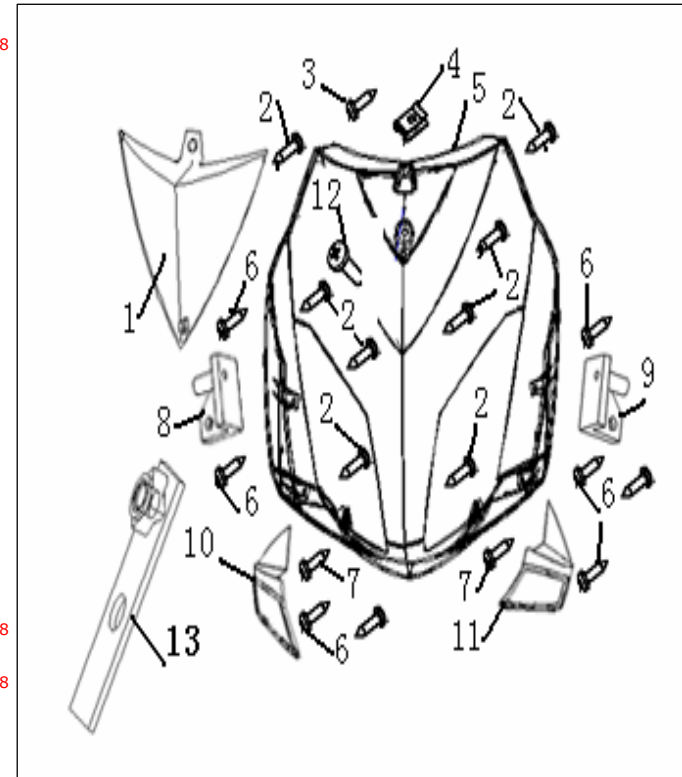

MATRIX 50

F16 FRONT COVER

NO.	CODE		QTY.		Season
1	65303BMMTBA0	FRONT DECORATION COVER	1	TODOS OS MODELOS	2007-2008
	65303BMMTB40	FRONT DECORATION COVER	1	PRT FOSCO	2006
	65303BMMTC20	FRONT DECORATION COVER	1	AZ, VRD E LAR	2006
2	B05074001605	TAPPING SCREW 4×16MM	8		
3	B05074201605	TAPPING SCREW 4.2×16MM	1		
4	65801BMAT000	SPRING NUT 4MM	1		
5	65301B940010	FRONT COVER	1	AMA E VRM	2007
	65301B940020	FRONT COVER	1	PRT	2007
	65301B940030	FRONT COVER	1	BRA	2007
	65301BMMTB40	FRONT COVER	1	PRT FOSCO	2006
	65301BMMTB40	FRONT COVER	1	AZ	2006
	65301BMMTGL0	FRONT COVER	1	VRD	2006
	65301BMMTTK0	FRONT COVER	1	LAR	2006
5A	65301B94001Z	FRONT COVER	1	BRA C/ AUTOCOLANTES	2007
	65301B94002Z	FRONT COVER	1	PRT C/ AUTOCOLANTES	2007
	65301B94003Z	FRONT COVER	1	VRM C/ AUTOCOLANTES	2007
	65301B94004Z	FRONT COVER	1	AMA C/ AUTOCOLANTES	2007
6	B05074201605	TAPPING SCREW 4.2×16MM	8		
7	B05074201305	TAPPING SCREW 4.2×13MM	2		
8	65355BMMT000	HEADLIGHT BRACKET. R	1		
9	65354BMMT000	HEADLIGHT BRACKET. L	1		
10	65367BMMTB40	HEADLIGHT BRACKET. R	1	TODOS OS MODELOS	2006
	65367BMMTBA0	HEADLIGHT BRACKET. R	1	TODOS OS MODELOS	2007-2008
11	65366BMMTB40	HEADLIGHT BRACKET. L	1	TODOS OS MODELOS	2006
	65366BMMTBA0	HEADLIGHT BRACKET. L	1	TODOS OS MODELOS	2007-2008
12	B13010601605	SCREW 6×16MM	1		
13	57130BMMT000	COVER BRACKET	1