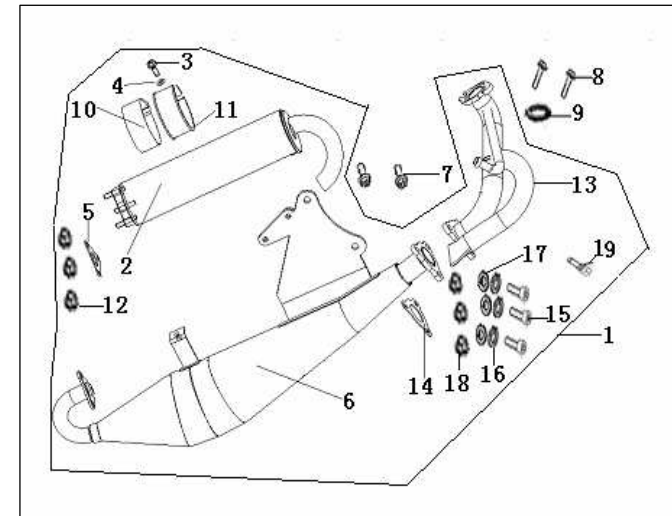

MATRIX 50

F06.1 CYLINDRIC MUFFLER

NO.	CODE		QTY.
1	47000BMBT00D	MUFFLER ASSY.	1
2	47200BMBT006	MUFFLER CANISTER ASSY	1
3	47023BMBT002	MUFFLER.COVER, DECORATION	1
4	47500BMBT000	EXHAUST PIPE COMP.	1
4	47500BMBT002	EXHAUST PIPE COMP.	1
5	B01090601665	BOLT 6×16MM	2
6	B01090803565	BOLT 8×35MM	1
7	B01090802065	BOLT 8×20MM	1
8	47800B00T000	GROMMET, EXHAUST PIPE	1
9	B04000600060	NUT 6MM	3
10	47740B0ET000	WASHER ASSY., FIXING	1
11	47490BMBT000	GASKET, FLANGE	1
12	B02000601060	SCREW 6×10MM	3
13	B02050602560	SCREW 6×25MM	3
14	B07000000600	SPRING WASHER 6MM	6
15	B07030000600	WASHER 6MM	6
tuning	47500BMBT002	EXHAUST PIPE COMP	1
tuning	47490BMBT000	GASKET, FLANGE	1
tuning	47800B00T000	GROMMET, EXHAUST PIPE	1

F06.2 SPORTY MUFFLER

NO.	CODE		QTY.
1	47100BM0T00F	MUFFLER ASSY.	1
2	48300BM0T002	Cylindric MUFFLER CANISTER ASSY.	1
3	B01090602064	BOLT 6X20MM	1
4	B07000000604	WASHER 6MM	1
5	47490BM0T005	CUSHION	1
6	47200BM0T005	MUFFLER CANISTER ASSY.	1
7	B01090802065	BOLT 8X20MM	2
8	B01090601665	BOLT 6X16MM	2
9	47800B0DT000	GASKET, EXHAUST PIPE	1
10	47833B2GT005	ADIABATIC RUBBER	1
11	48831B2GT005	MUFFLER HOOP	1
12	47006JOAP000	NUT 6MM	3
13	47500BM0T004	EXHAUST PIPE COMP.	1
14	47490BMBT000	GASKET, FLANGE	1
15	B02050602565	SCREW M6X25	3
16	B07000000605	SPRING WASHER 6	3
17	B07030000605	WASHER 6	3
18	B04000600055	NUT 6MM	3
tuning	47500BMBT007	EXHAUST PIPE COMP	1
tuning	47490BMBT000	GASKET, FLANGE	1
tuning	47800B00T000	GROMMET, EXHAUST PIPE	1

FULL SPEED

Season

Season