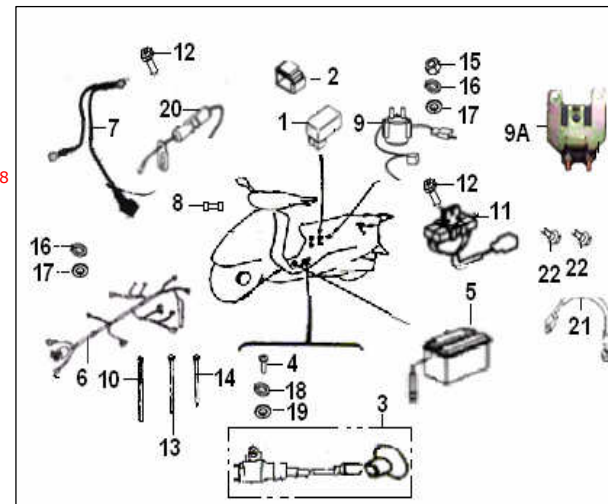

F24 ELECTRICAL EQUIPMENT I

NO.	CODE		QTY.
1	97701BM0T001	C.D.I. UNIT COMP.	1
2	96007BM0T000	CUSHION. C.D.I	1
3	96200BN0T000	IGNITION COIL ASSY	1
4	B02000502025	SCREW 5×20MM	1
5	96100BM0T000	BATTERY	1
6	92000BMMT000	WIRE HARNESS ASSY.	1
	92000BMMT006	WIRE HARNESS ASSY.	1
7	96900BMBT000	WIRE HARNESS	1
8	96810BMAT000	FUSE 8A,250V	1
9	94000BMBT000	STARTER RELAY COMP.	1
10	96001K00P000	BAND 8×250	3
11	96600BMAT000	RESISTOR COMP.	1
12	B01090601265	BOLT 6×12MM	1
13	96003K00P000	BAND 8×200	3
14	96002K00P000	BAND 8×150	1
15	B04000600055	NUT 6MM	1
16	B07000000605	SPRING WASHER 6MM	2
17	B07030000605	WASHER 6MM	2
18	B07000000505	SPRING WASHER 5MM	1
19	B07030000505	WASHER 5MM	1
20	96800BMAT000	FUSE COMP	1

YTX5L-BS

PROVA DE ÁGUA

Season

2006
2007-2008