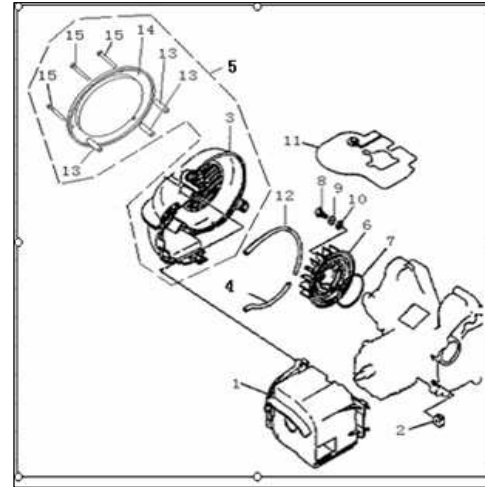

MATRIX 50

E06 AIR COOLING SYSTEM

NO.	PART NO.	EN DESCRIPTION	QTY	NOTES	Season
1	20301B01F000	COWLING,cylinder	1		
2	20303G02F000	GROMMET	2		
3	20201B09F000	COELING,fan	1		
4	20208G02F000	MOLD,cowling	1		
5	222103.014000	COELING ASSY,fan	1	C/ SÍMBOLO KEEWAY	
5A	222103.009000	COELING ASSY,fan	1		
6	20401B01F000	FAN ASSY	1		
7	20402G02F000	RUBBER RING	1		
8	B02000601663	SCREW	3		
9	B07000000600	SPRING WASHER	3		
10	B07030000600	WASHER	3		
11	20102G02F000	PLATE	1		
12	20206G02F000	MOLD,cowling	1		
13	20208B09F000	COLLOR	3		
14	222304.101000	COVER.DUSTPROOF	1	C/ SÍMBOLO KEEWAY	
14A	222304.004000	COVER.DUSTPROOF	1		
15	B02000403524	SCREW M4X35	3