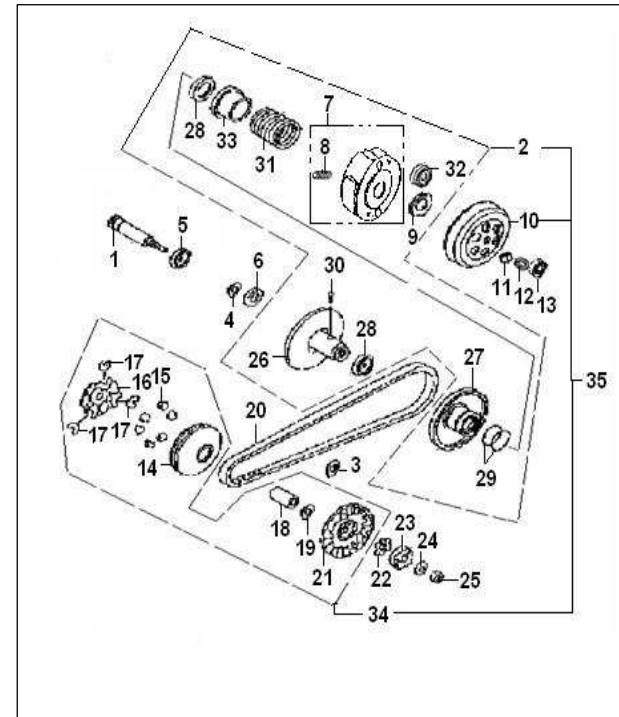

MATRIX 50

E08. CLUTCH ASSY

NO.	PART NO.	EN DESCRIPTION	QTY
1	24201B09F000	PRIMARY DRIVE SHAFT	1
2	24200B01F000	DRIVEN PULLY and CLUTCH ASSY	1
3	~~213207.023000~~	~~WASHER~~	~~1~~
4	B08010001700	CIRCLIP	1
5	B12016620300	ROLING BEARING 6203	1
6	24203B09F000	OIL SEAL	1
7	24301B01F000	CLUTCH ASSY,shoe	3
8	24302B01F000	SPRING	3
9	24303G02F000	NUT	1
10	24700G02F000	HOUSING	1
11	24305G02F940	NUT	1
12	24243G02F000	O-RING	1
13	24209G02F000	BEARING 638Z	1
14	24101B09F000	FACE,movable drive	1
15	213119.005000	ROLLER	6
15	213119.003000	ROLLER	6
16	24103G02F000	PLATE,movable drive	1
17	24104G02F000	DAMPER	3
18	24105G02F000	COLLER	1
19	24106B01F000	WASHER	1
20	24107B01F000	V BELT,DRIVE	1
21	24108B09F000	FACE,FIXED DRIVE	1
22	24109G02F000	PLATE,WOODRUFF KEY	1
23	213203.001161	STARTING DISC	1
24	15112G02F010	WASHER,SPRING	1
25	B04031212553	NUT M12X1.25	1
26	24204G02F000	FACE,FIXED DRIVEN	1
27	24205G02F000	FACE,MOVABLE DRIVEN	1
28	24206G02F000	OIL SEAL	1
29	24207G02F000	O-RING	2
30	24208G02F000	PIN,GUIDE	2
31	24308B01F000	SPRING	1
32	24245G02F000	ROLLER BEARING	1
33	24309G02F930	SEAT,SPRING	1
34	24100B09F000	DRIVE ASSY	1
35	213100.022000	SHIFT ASSY	1
35A	213100.010000	SHIFT ASSY	1
36	~~B01090801263~~	~~PAN HEAD SCREW~~	~~1~~
37	~~18114G02F000~~	~~PLATE WASHER~~	~~1~~

NOTES

Season

ROLETOS 6.3g
ROLETOS 5g

C/ ROLETOS 6.3g
C/ ROLETOS 5g