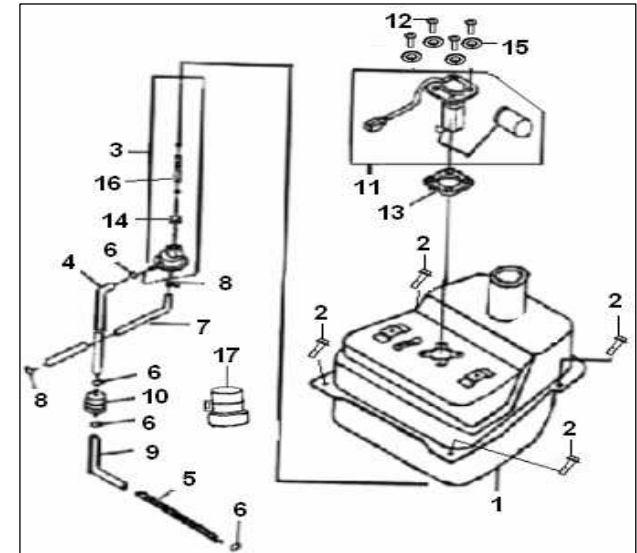

F08 FUEL TANK

NO.	CODE		QTY.
1	50100BMBT002	FUEL TANK COMP.	1
2	B01090601665	BOLT M6×16	4
3	50300BM0T000	FUEL COCK ASSY.	1
4	50301BM0T000	FUEL HOSE 1, φ4.5×φ8.5×80	1
5	50316BMBT000	SPRING (BLACK)	1
6	50307BM0T000	CLIP φ8	4
7	50302BM0T000	VACUUM HOSE, φ4×φ8×360	1
8	50306BM0T000	CLIP φ7	2
9	50303BM0T000	FUEL HOSE 2, φ4.5×φ8.5×250	1
10	50340J0ET000	FUEL FILTER ASSY.	1
11	50800BMBT000	SENDER UNIT	1
12	50801BM0T000	BOLT 5×16MM	4
13	50004BMBT000	SENDER UNIT GASKET	1
14	50312J0ET000	SEAL RING	1
15	B07020000505	WASHER 5MM	4
16	50352BM0T000	FUEL FILTER	1
17	50391J0ET000	GASKET	1

Season