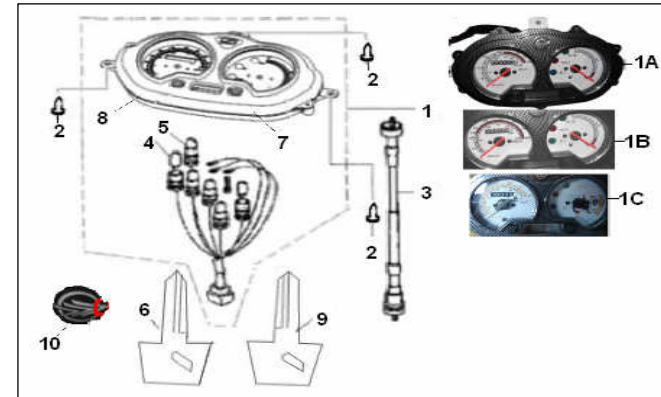

MATRIX 50

F21.1 ANALOG SPEEDOMETER

NO.	CODE		QTY.
1A	70000BMMTW63	SPEEDOMETER COMP.45KM VER	1
2	B05074001205	TAPPING SCREW 4x12MM	3
3	72900BMBT000	SPEEDOMETERCABLE COMP.	1
4	B24012920000	BULB 12V-3W	3
5	B24020221100	BULB 12V-2W	3
6	88900B92000X	KEY NUT (LEFT)	1
7	70003BMBT004	SPEEDOMETER COVER	1
8	76000BMBT001	DIGITAL WATCH	1
9	88900B92001X	KEY NUT (RIGHT)	1
10	05501J4HT000	STICK	1

CONTA-KMS ANALÓGICO

Season