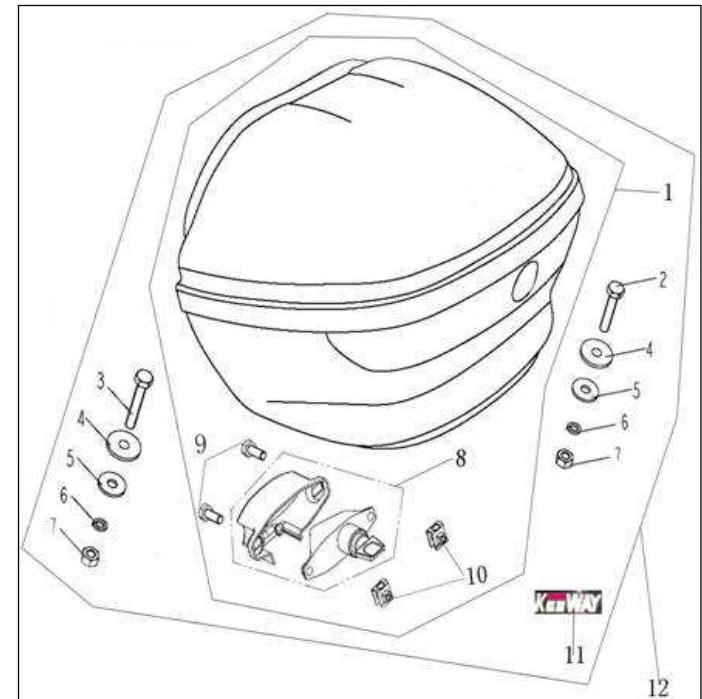

F29 BACK BOX ASSY

NO.	CODE		QTY.
±	52210BMBTB40	BACK BOX (MATTE BLACK B4)	±
	52210BMBTTFK0	BACK BOX (BRONZE TK)	±
	52210BMBTGL0	BACK BOX (GREEN GL)	±
	52210BMBTE40	BACK BOX (BLUE E4)	±
	52210BMBTBA0	BACK BOX (SATIN BLACK BA)	±
	52210BMBTM80	BACK BOX (YELLOW/M8)	±
	52210BMBTR80	BACK BOX (RED/R8)	±
	52210BMBTBH0	BACK BOX (BLACK/BH)	±
	52210BMBTWJ0	BACK BOX (WHITE/WJ)	±
2	B01010603033	BOLT 6×30MM	2
3	B01010603533	BOLT 6×35MM	2
4	52221BMBT000	WASHER	4
5	B07020000603	WASHER 6	4
6	B07000000603	SPRING WASHER 6	4
7	B04000600043	NUT M6	4
8	88600BMBT000	BACK BOX LOCK	1
9	B01070601663	SCREW 6×16MM	2
10	52910BMBT000	NUT,CLIPPING 6MM	2
11	05591BMBT000	BACK BOX COVER	1
12	52200BMBTB40	BACK BOX ASSY.	1
	52200BMBTTFK0	BACK BOX ASSY.	1
	52200BMBTGL0	BACK BOX ASSY.	1
	52200BMBTE40	BACK BOX ASSY. (BLUE E4)	1
	52200BMBTM80	BACK BOX (YELLOW/M8)	1
	52200BMBTR80	BACK BOX (RED/R8)	1
	52200BMBTBH0	BACK BOX (BLACK/BH)	1
	52200BMBTWJ0	BACK BOX (WHITE/WJ)	1

PRT FOSCO
LAR
VRD
AZ
AMA
VRM
PRT
BRA

Season

2006
2006
2006
2006
2007
2007
2007
2007