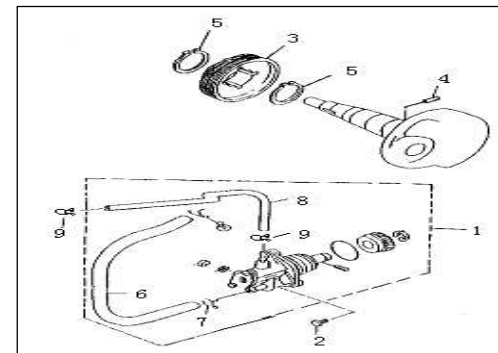

E05 OIL PUMP ASSY

NO.	PART NO.	EN DESCRIPTION	QTY	NOTES	Season
1	219101.008000	OIL PUMP ASSY	1	with Mark "502"	
1	269011070040	OIL PUMP ASSY	1	with Mark "50"	
2	B02000501463	SCREW	2		
3	15211G02F000	PUMP DRIVE GEAR	1		
4	B090103014C0	PIN	1		
5	15106G02F910	CIRCLIP	2		
6	221405.100000	HOSE,OIL INLET	1		
7	19213G02F00A	HOSE CLIP	2		
8	221405.101000	HOSE,OIL OUTLET	1		
9	19217G02F00A	HOSE CLIP	2