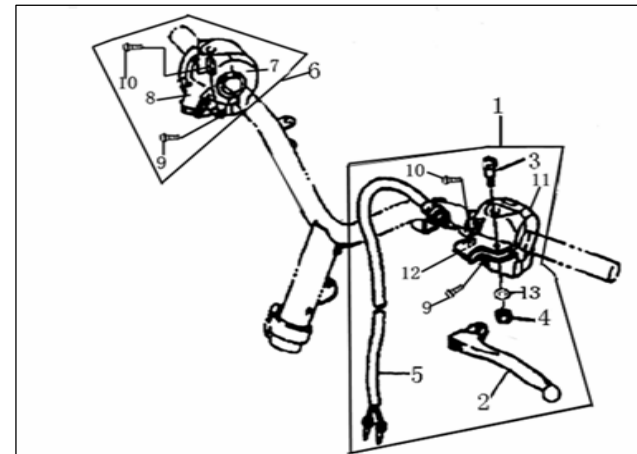

F02 LEVER/HANDLE SWITCH

NO.	CODE		QTY.	NOTES	Season
1	40500BM0T002	LEFT HANDLE SWITCH ASSY.	1		
2	40002BMBT000	LEFT LEVER	1		
3	40004BMBT000	LEVER MOUNTING SCREW 5MM	1		
4	B04000500055	NUT 5MM	1		
5	91700BMBT000	STOP SWITCH ASSY.	1		
6	40600BM0T000	RIGHT HANDLE SWITCH ASSY.	1		
7	40610BM0T000	RIGHT HANDLE SWITCH	1		
8	40620BM0T000	R. SWITCH FIXING SEAT	1		
9	B02000502025	PAN HEAD SCREW 5×20MM	2		
10	B02000502525	PAN HEAD SCREW 5×25MM	2		
11	40510BM0T000	LEFT HANDLE SWITCH	1		
12	40520BM0T000	L. SWITCH FIXING SEAT	1		
13	B07000000505	SPRING WASHER 5MM	1