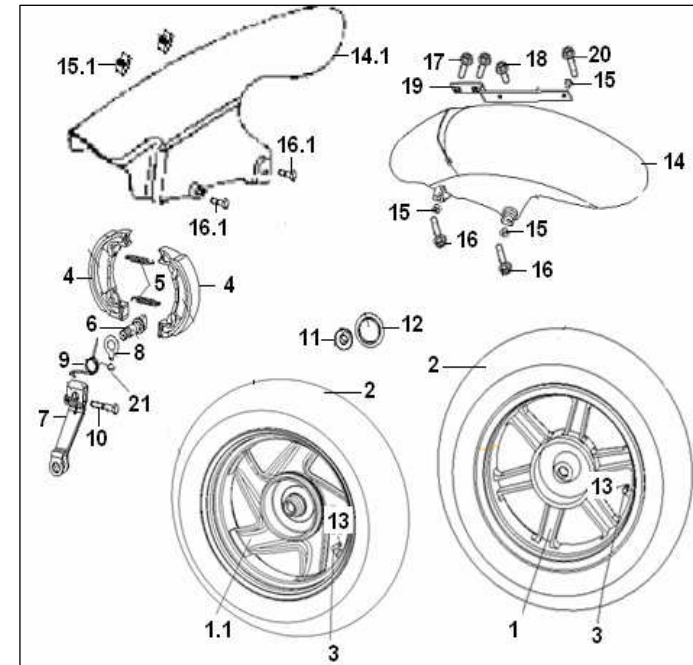

F10 REAR WHEEL

NO.	CODE		QTY.
1	54100BM0TB4A	RR .RIM COMP.3.5X12"	1
	54100BM0TTKA	RR .RIM COMP.3.5X12"	1
	54100BM0TGLA	RR .RIM COMP.3.5X12"	1
	54100BM0TE4A	RR .RIM COMP.3.5X12"	1
	54100BM0TBHA	RR .RIM COMP.3.5×12"	1
	54100BM0TR8A	RR .RIM COMP.3.5×12"	1
	54100BM0TM8A	RR .RIM COMP.3.5×12"	1
	54100BM0TM9A	RR .RIM COMP.3.5×12"	1
	54100B91BH2A	RR .RIMCOMP.3.5X12"	1
2	B140508D12BB	TIRE 130/70-12	1
3	B1403Z201100	RIM VALVE Z2-01-1	1
4	54200BMBT000	BRAKE SHOE KIT	1
5	54001BMBT000	SPRING(BLACK)	2
6	54003BM0T000	CAM SHAFT, 2	2
7	54007BM0T000	CAM SHAFT LEVER	1
8	54002BM0T000	INDICATOR PLATE	1
9	54008BMBT000	TENSION SPRING	1
10	08012BM0T000	HE×. BOLT 6×30MM	1
11	B04171615053	U NUT 16×1.5MM	1
12	54027BM0T000	CAP	1
13	B1404Z2011C0	CAP, VALVE	1
14.1	65701BMBT001	REAR FENDER	1
15.1	65803JOET000	SPRING NUT M6	2
16.1	B01090602065	BOLT 6X20MM	2
17	B01090601265	BOLT 6×12MM	2
18	B01090601065	BOLT 6×10MM	2
19	65770BM0T000	RR , FENDER BRACKET , R	1
20	B01090601665	BOLT 6×16MM	1
21	B190101000A0	O RING 10×1.9MM	1

PRT FOSCO

LAR

VRD

AZ

PRT

VRM

AMA

BRA

TODOS OS MODELOS

JOGO

Season

2006

2006

2006

2006

2007

2007

2007

2007

2008