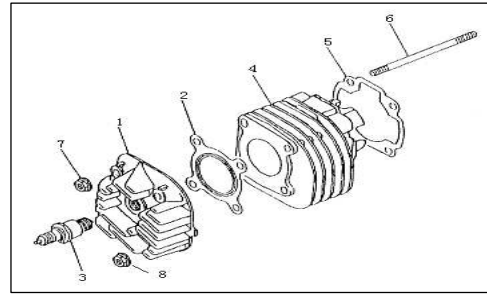

MATRIX 50

E01 CYLINDER HEAD ASSY

NO.	PART NO.	EN DESCRIPTION	QTY	NOTES	Season
1	201200.066000	HEAD,CYLINDER	1		
2	30507B01F000	GASKET,CYLINDER HEAD	1		
3	201204.015000	SPEAK PLUG	1	BR7ES	
4	204200.041000	CYLINDER	1		
5	204204.001000	GASKET,CYLINDER	1		
6	26107B01F910	STUD BOLT	4		
7	304290700063	NUT M7	4