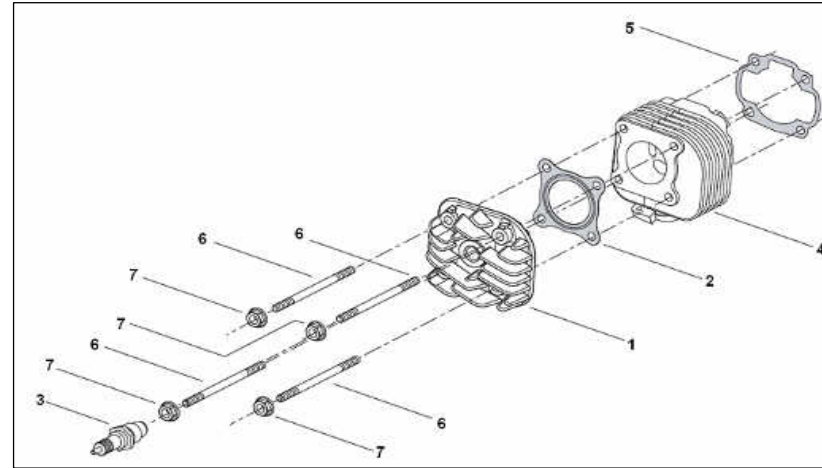

E01 CYLINDER HEAD ASSY

NO	CODE	EN DESCRIPTION	QTY	RMK
1	30701B01F000	HEAD , CYLINDER	1	
2	30507B01F000	GASKET , CYLINDER HEAD	1	
3	201204.013000	SPARK PLUG	1	BR8HSA
4	27101B01F00A	CYLINDER	1	
5	204204.001000	GASKET , CYLINDER	1	
6	26107B01F910	STUD BOLT	4	
7	304290700062	NUT	4