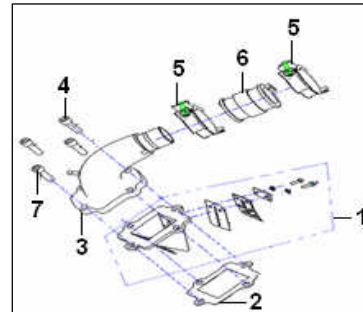

E10 REED VALVE ASSY

NO	QJ CODE	DESCRIPTION	QTY	RMK
1	32300A02F000	REED VALVE ASSY	1	
2	202306.002000	VALVE SEAT GASKET	1	
3	32200B01F000	PIPE,INTAKE	1	
4	302040602065	SCREWM6X20	3	
5	32202G01F000	CLAMP HOSE ASSY	2	
6	32237G01F000	RUBBER PIPE	1	
7	206412.001472	SCREW	1