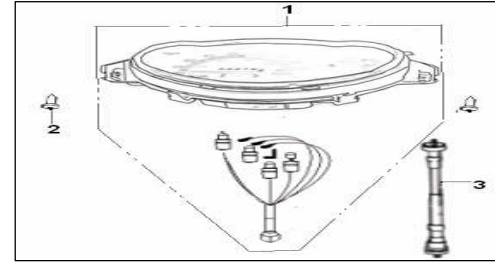

F20 SPEEDOMETER ASSY.

NO.	material coding		QTY.
1	70000B570000	SPEEDOMETER ASSY	1
2	B05074201605	SCREW 4.2X16MM	2
3	72900B570000	SPEEDOMETER CABLE COMP.	1