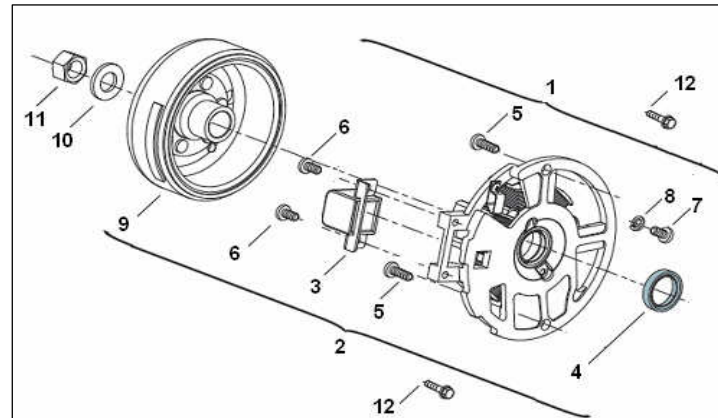

E11 MAGNETO ASSY

NO	QJ CODE	DESCRIPTION	QTY	RMK
1	299032080002	COIL ASSY	1	
2	299022080024	MAGNETO ASSY	1	
3	34330G02F000	PULSE TRIGGER	1	
4	34350G02F000	OIL SEAT	1	
5	B02000502522	SCREW	2	
6	B02000501262	SCREW	2	
7	B02000400622	SCREW	1	
8	B07000000400	SPRING WASHER	1	
9	223101.022000	FLY WHEEL ASSY	1	
10	B07030001200	WASHER	1	
11	15228H03F000	NUT	1	
12	B01070601664	NUT	2