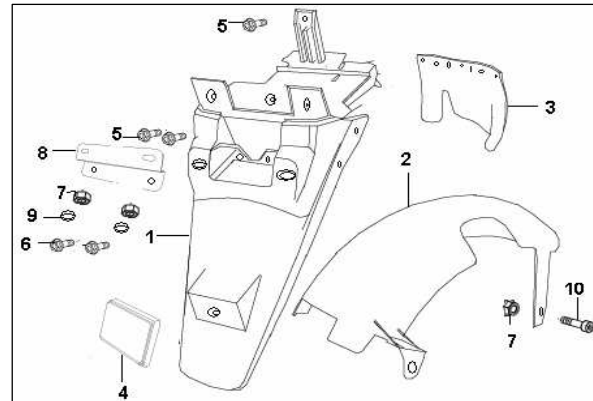

F19 REAR FENDER ASSY.

NO. materiel coding

1	65701B570000	REAR FENDER
2	65702E040000	TAIL , REAR FENDER
3	65703A010000	RUBBER,REAR FENDER
4	86500B130000	REAR REFLECTOR
5	B01090601665	BOLT M6X16
6	B01090601265	BOLT M6×12
7	B04000600055	NUT
8	08252B100000	BRACKET,LICENSE PLATE
9	B07020000605	WASHER
10	B01070602564	BOLT M6X 2 5

QTY.

1
1
1
1
3
2
3
1
2
1