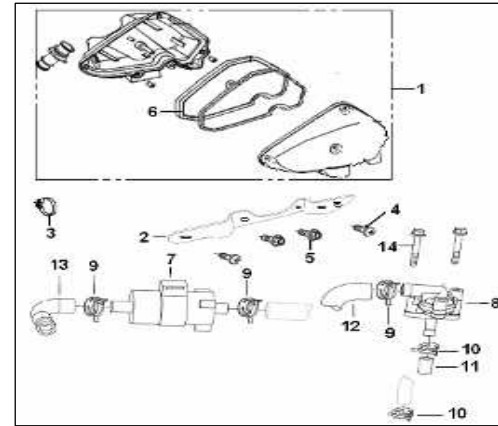

F06 AIR CLEANER ASSY.

NO.	material coding		QTY.
1	49100B570000	AIR CLEANER	1
2	57910B070000	BRACKET,AIR CLEANER	1
3	49350B070000	CLIP	1
4	B02000501025	SCREW 5X10MM	2
5	B01090603065	BOLT 6X30MM	2
6	49200B570000	FILTER	1
7	49870B140000	AIR CLEANER,SMALL	1
8	110011070000	ONE WAY VALVE II	1
9	49804J000000	SPRING □,LOCK φ17.5	3
10	49855J000000	SPRING □,LOCK φ16.5	2
11	49852B570000	HOSE	1
12	49851B570000	HOSE	1
13	49932B400000	HOSE □	1
14	B01090603565	BOLT 6X35MM	2