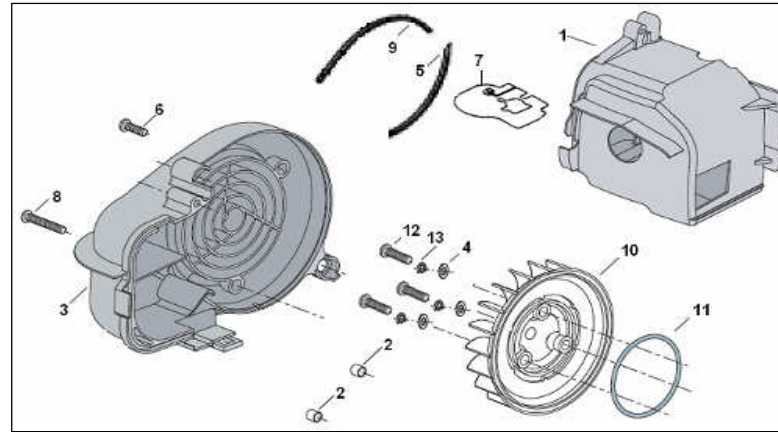

E06 AIR COOLING SYSTEM

NO	QJ CODE	DESCRIPTION	QTY	RMK
1	20301B01F000	COWLING,cylinder	1	
2	20303G02F000	GROMMET	2	
3	20200B01F000	COVER ASSY (FAN)	1	
4	B07030000600	WASHER φ6	3	
5	20208G02F000	BEADING (RUBBER)	1	
6	302270602063	BOLT M6X20	2	
7	20102G02F000	DUST COVER (RUBBER)	1	
8	3050355040F3	SCREW ST5.5X40-F	1	
9	20206G02F000	BEADING (RUBBER)	1	
10	20401B01F000	FAN ASSY	1	
11	20402G02F000	RUBBER RING 70X3.1	1	
12	301310601663	SCREW M6X16	3	
13	B07000000600	SPRING WASHER φ6	3