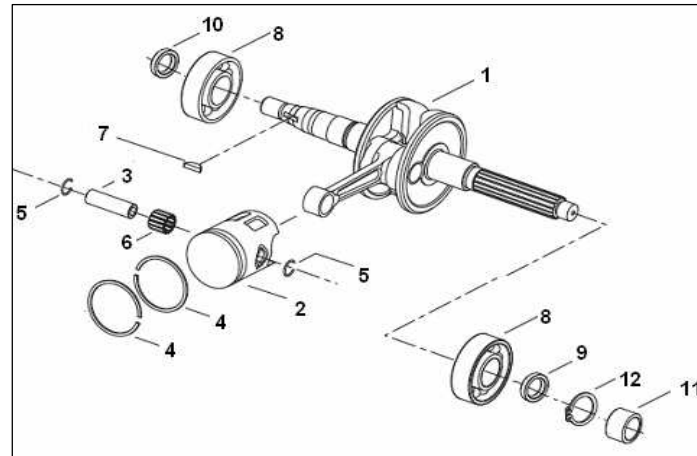

E04 PISTON CRANKSHAFT CONNECTING ROD ASSY

NO	QJ CODE	DESCRIPTION	QTY	RMK
1	208100.022000	CRANKSHAFT , ASSY	1	
2	15100B01F00B	PISTON ASSY	1	
3	15105B16F000	PISTON PIN	1	
4	15103B01F000	PISTON RING	2	
5	15111G02F000	CIRCLIP	2	
6	15110B16F000	NEEDLE BEARING	1	
7	15101B01F000	WOODRUFF KEY	1	
8	B12016620453	BALL BEARING	2	
9	15213G02F000	OIL SEAL	1	
10	26215G02F000	OIL SEAL ASSY	1	
11	15214G02F000	COLLAR	1	
12	17308G02F000	CIRCLIP	1