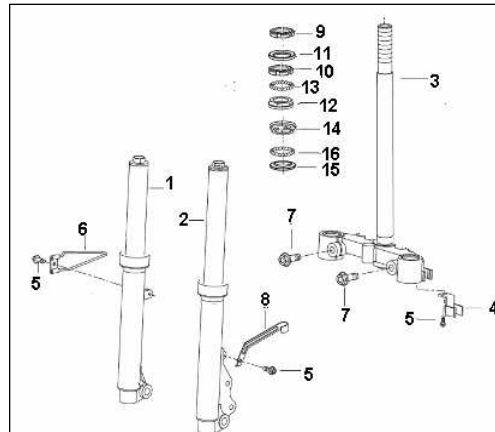

F01 CONTROL ASSY.

NO.	materiel	EN DESCRIPTION	QTY.	NOTES
1	40100B570000	HANDLE COMP.	1	
2	40210T180000	GRIP ASSY.	1	
3	40001T180000	L. GRIP	1	
4	40080B290000	LEFT LEVER ASSY	1	
5	65354B160000	BRACKET,HANDLE UPPER	1	
6	40300B570000	CONTROL CABLE ASSY	1	
7	40320G360001	BRAKE CABLE ASSY	1	
8	40031T030000	CONNECT, HANDLE & SUPPORT	1	
9	B02000602065	SCREW 6x20	1	
10	B07000000603	WASHER 6MM	1	
11	B07030000603	WASHER 6	1	
12	B01591005065	BOLT10x1.25x50	1	
13	B04171012555	NUT10x1.25	1	
14	40320G360000	CONTROL CABLE	1	
15	B01090601265	BOLT 6X12MM	1	

F02 FRONT FORK ASSY.

NO.	materiel coding	EN DESCRIPTION	QTY.	NOTES
1	43200B03HU00	FR.L. FORK ASSY.	1	
2	43300B03HU00	FR.R. FORK ASSY.	1	
3	43100B570000	STEM, STEERING	1	
4	45044B920000	NUT	2	
5	B01090601265	BOLT 6X12MM	3	
6	43150B310000	BALL RACE, CONNECTING	1	
7	B01591003065	BOLT 10X30MM	2	
8	43021B920000	BALL RACE	1	
9	08052T020000	LOCK NUT	1	
10	08051B040000	NUT	1	
11	08021E080000	SAFETY PIECE	1	
12	43001B040000	RACE, STEERING	1	
13	B06010110000	STEEL BALL 3.969MM	25	UNIDADE
14	43002B040000	OUTER RACE UPPER BEARING	1	
15	43003B040000	OUTER RACE LOWER BEARING	1	
16	B06010140000	STEEL BALL 4.763MM	21	UNIDADE

F03 FRONT WHEEL ASSY.

NO.	materiel coding	EN DESCRIPTION	QTY.	NOTES
1	44004B020000	AXLE, FRONT WHEEL	1	
2	44200B140001	SEAT ASSY., GEAR WHEEL,	1	
3	44300B030000	OIL SEAL	1	
4	44101B030010	WHEEL HUB, FRONT, BLACK BH	1	
5	44005B030000	SPACER	1	
6	44601B030010	INNER SPACER	1	
7	B12016020000	BEARING	2	
8	B1402350100A	TUBE	1	
9	B04171012554	NUT 10X1.25MM	1	
10	B1404Z1052C0	CAP, VALVE	1	
11	B14113501050	TIRE	1	

E05 OIL PUMP ASSY

NO	QJ CODE	DESCRIPTION	QTY	RMK
1	269011070010	OIL PUMP ASSY	1	
2	B02000501463	SCREW	2	
3	15211G02F000	PUMP DRIVE GEAR	1	
4	B090103014C0	PIN	1	
5	15106G02F910	CIRCLIP	2	
6	221405.103000	HOSE,OIL INLET	1	
7	19213G02F00A	HOSE CLIP	2	
8	221405.104000	HOSE,OIL OUTLET	1	
9	19217G02F00A	HOSE CLIP	2	