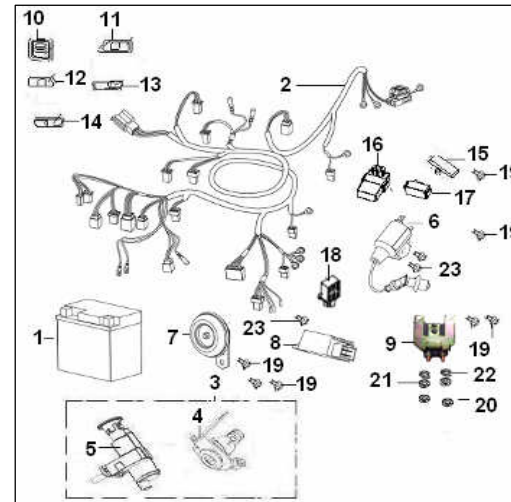

F22 ELECTRICAL EQUIPMENT ASSY.

NO.	material coding		QTY.
1	96010B070000	BATTERY	1
2	92000B570000	HARNES, WIRING	1
3	88000A010000	LOCK COMP.	1
4	88800A010000	SEAT LOCK	1
5	88100A010000	LOCK ASSY. STEERING	1
6	96200B310000	COIL ASSY.,IGNITION	1
7	95100T020000	HORN ASSY.	1
8	299051040070	RECTIFIER	1
9	94100J000002	RELAY ASSY.,STARTER	1
10	91130B570000	SWITCH,CHANGING LIGHT	1
11	91120B570000	SWITCH,TURNING	1
12	91110B570000	SWITCH,HORN	1
13	91100B570000	GENERAL SWITCH,LIGHTING	1
14	91140B570000	SWITCH,STARTER	1
15	96600B310000	RUBBER COVER	1
16	299051070001	C.D.I	1
17	96007J040000	CUSHION. C.D.I	1
18	97900N050000	TEMPERATURE CONTROL	1
19	B01090601265	BOLT 6X12MM	7
20	B07030000603	WASHER	2
21	B07000000603	WASHER 6	2
22	B04000600053	NUT 6	2
23	B01090601665	BOLT 6X16MM	3