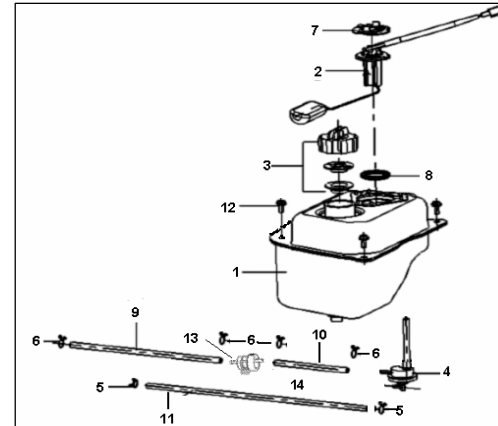

F07 FUEL TANK ASSY.

NO.	material coding		QTY.
1	50100A010000	TANK, FUEL	1
2	50800A010000	SENSOR UNIT, FUEL TANK	1
3	50200A010000	CAP, FUEL TANK	1
4	50320T030000	CLOCK ASSY., FUEL TANK	1
5	B17010075003	CLIP □	2
6	B17010080003	CLIP □	4
7	50003G120000	PLATE, SENSOR UNIT	1
8	50004T030000	GASKET	1
9	B16010C21401	HOSE I, FUEL φ4.5×2×140	1
10	B16010C20451	HOSE I, FUEL φ4.5×2×45	1
11	B16010422051	HOSE I, FUEL φ4×2×205	1
12	B01090601665	SCREW M6X16MM	4
13	50340T020000	FUEL FILTER ASSY.	1
14	50391T020000	GASKET	1