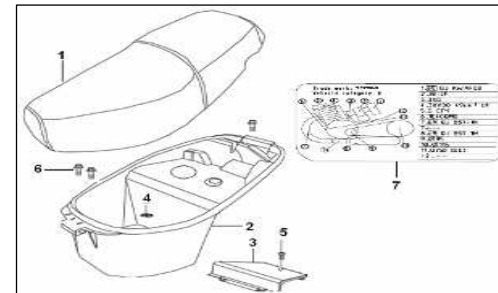

F08 SEAT ASSY.

NO.	material coding		QTY.
1	51100B570000	SEAT COMP.	1
2	51004A010000	HELMET BOX	1
3	51005A010000	COVER, LUGGAGE BOX	1
4	65801T020000	SPRING NUT	1
5	B05074201305	SCREW 4.2X13MM	1
6	B01090601665	BOLT M6X16	3
7	57002B570000	ANTI-TAMPERING PLATE	1