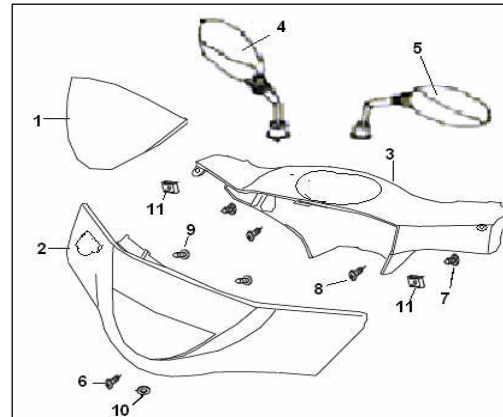

F15 HANDLE COVER ASSY.

NO.	material coding	QTY.	
1	65203A010000 METER VISION ASSY.	1	
2	65201B57BH00 HANDLE COVER, BLACK BH	1	
3	65202B570000 HANDLE COVER,	1	
4	40450B920000 REAR VIEW MIRROR ASSY., R(E-	1	
5	40480B920000 REAR VIEW MIRROR ASSY., L(E-	1	
6	B02000503565 SCREW 5X35MM	1	
7	B05074201605 SCREW 4.2X16MM	2	
8	B05074201305 SCREW 4.2X13MM	2	
9	B13040401202 SCREW 4X12MM	2	
10	B07030000505 WASHER 5	1	
11	65801T020000 SPRING NUT	2