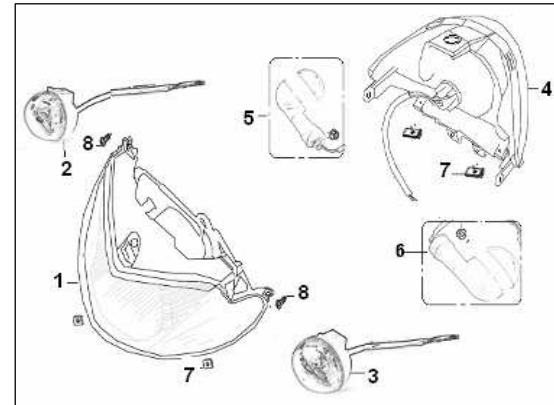

QTY.

1
1
1
1
3
2
3
1
2
1

F20 SPEEDOMETER ASSY.

NO.	material coding		QTY.
1	70000B570000	SPEEDOMETER ASSY	1
2	B05074201605	SCREW 4.2X16MM	2
3	72900B570000	SPEEDOMETER CABLE COMP.	1

F21 LIGHT ASSY.

NO.	material coding		QTY.
1	80000B100001	HEAD LIGHT ASSY	1
2	81100B300000	FLASHER LIGHT ASSY.,FR.LH.	1
3	81300B300000	FLASHER LIGHT ASSY.,FR.RH.	1
4	82000B100001	TAIL LIGHT	1
5	81500B100000	REAR L.H. TURN INDICATOR	1
6	81700B100000	REAR R.H. TURN INDICATOR	1
7	65801T020000	SPRING NUT	2
8	B05074201605	SCREW 4.2X16MM	4