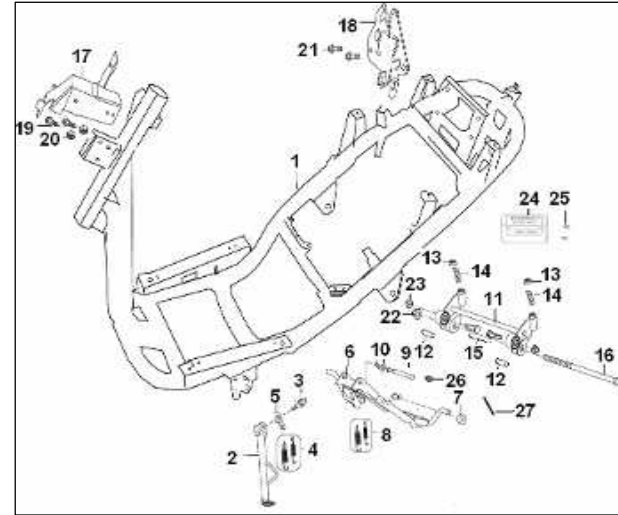

F11 FRAME ASSY.

NO.	material coding		QTY.
1	57100B570000	FRAME COMP.	1
2	58700B570000	SIDE STAND ASSY	1
3	57005B920000	FIXING BOLT , SIDE STAND	1
4	57010B910001	SPRING ASSY, SIDE STAND	1
5	57006B910000	HOOK SPRING	1
6	58520B570000	MAIN STAND ASSY.	1
7	58507B910000	CUSHION, MAIN STAND	1
8	58502B410000	SPRING , MAIN STAND	1
9	58501B450050	SHAFT, MAIN STAND	1
10	58508B070000	WASHER	1
11	58320B070000	E/G BRKT COMP.	1
12	40028B040000	BUSH	2
13	57014B070000	DAMPER	2
14	58034B920000	SPRING	2
15	08016B130000	BOLT	2
16	08012B000000	BOLT	1
17	57590A010000	REGULATOR COMP.FIXING SEAT	1
18	58800A010000	SEAT CATCH COMP.	1
19	B01090603065	BOLT 6X30MM	2
20	B04070600055	NUT 6	2
21	B01090601265	BOLT M6X12	2
22	B04171212553	NUT	1
23	B04171012553	NUT	2
24	57001B570000	FRAME SCUTCHEON	1
25	B100432007P0	RIVET 3.2X7	2
26	B07030001005	WASHER	1
27	08382B000000	SPLIT PIN	1