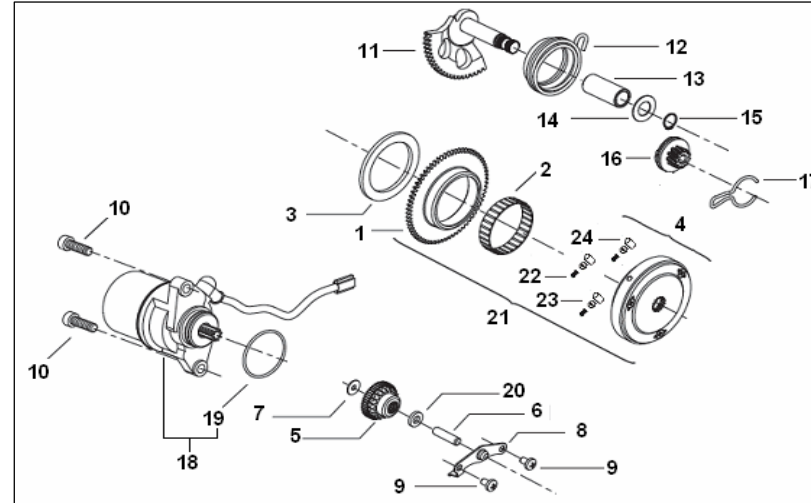

E07 KICK STARTER ASSY

NO	QJ CODE	DESCRIPTION	QTY	RMK
1	34120G02F000	START GEAR ASSY	1	
2	34121G02F000	NEEDLE BEARING	1	
3	34123G02F000	THRUST WASHER	1	
4	34110G02F00A	STARTER CLUTCH ASSY.COM	1	
5	34126G02F000	DRIVEN GEAR,STARTER	1	
6	26128G02F000	IDLE GEAR SHAFT	1	
7	34122G02F000	PLATE WASHER	1	
8	34125G02F000	IDLE GEAR HOLDER	1	
9	301310601062	SCREW	2	
10	302040602065	SCREW	2	
11	216100.004000	SHAFT, kick starter	1	
12	17407G02F000	SPRING	1	
13	216217.001000	BUSH	1	
14	307991005552	WASHER ,kick starter	1	
15	308090150003	CIRCLIP	1	
16	17415G02F000	KICK PINION ASSY	1	
17	17418G02F930	CLIP	1	
18	218100.017472	STARTING MOTOR ASSY	1	
19	B190102120B0	O-RING	1	
20	34130G02F000	PLATE WASHER	1	
21	217100.100000	START CLUTCH ASSY, COMP.	1	
22	34404G02F00A	SPRING	3	
23	34405G02F00A	CAP	3	
24	34402G02F00A	ROLLER	3