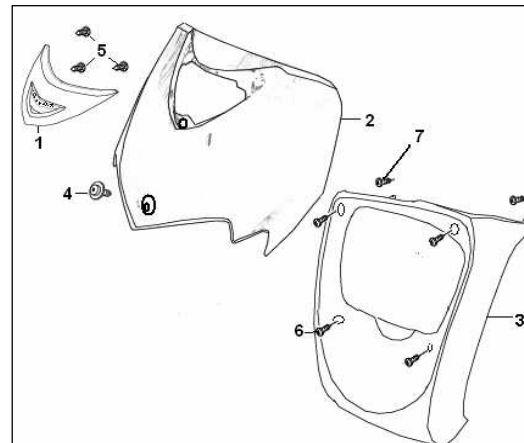

F16 FRONT COVER ASSY.

NO.	material coding	QTY.	
1	65303A010000 DECORATE PLATE,FRONT	1	
2	65301A01BH00 FACEPLATE	1	S/ AUTOCOLANTE
	65301A01007Z FACEPLATE	1	C/ AUTOCOLANTE VRM
	65301A01008Z FACEPLATE	1	C/ AUTOCOLANTE AZ
	65301A01009Z FACEPLATE	1	C/ AUTOCOLANTE PRT
	65301A01010Z FACEPLATE	1	C/ AUTOCOLANTE CZ
3	65302A01R800 INNER FENDER	1	VRM
	65302A01E600 INNER FENDER	1	AZ
	65302A01BH00 INNER FENDER	1	PRT
	65302A01CJ00 INNER FENDER	1	CZ
	65302A01001Z INNER FENDER	1	C/ AUTOCOLANTE VRM
	65302A01002Z INNER FENDER	1	C/ AUTOCOLANTE AZ
	65302A01003Z INNER FENDER	1	C/ AUTOCOLANTE PRT
	65302A01004Z INNER FENDER	1	C/ AUTOCOLANTE CZ
4	B02060601264 SCREW 4X12MM	1	
5	B05074001205 SCREW 4.0X16MM	3	
6	B05074201605 SCREW 4.2X16MM	4	
7	B05074201605 SCREW 4.2X16MM	2