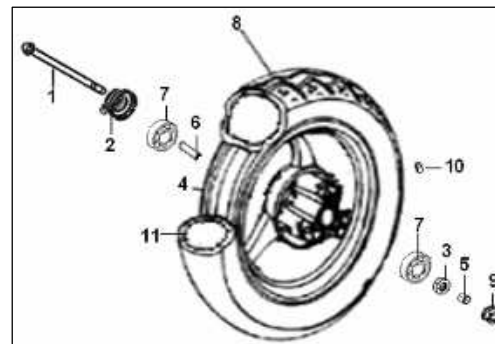

F03 FRONT WHEEL ASSY.

NO.	materiel coding	EN DESCRIPTION	QTY.	NOTES
1	44004B020000	AXLE, FRONT WHEEL	1	
2	44200B140001	SEAT ASSY., GEAR WHEEL,	1	
3	44300B030000	OIL SEAL	1	
4	44101B030010	WHEEL HUB, FRONT, BLACK BH	1	
5	44005B030000	SPACER	1	
6	44601B030010	INNER SPACER	1	
7	B12016020000	BEARING	2	
8	B1402350100A	TUBE	1	
9	B04171012554	NUT 10X1.25MM	1	
10	B1404Z1052C0	CAP, VALVE	1	
11	B14113501050	TIRE	1