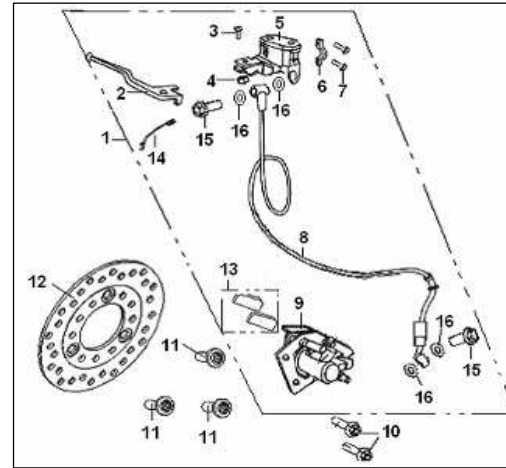

F04 DISC BRAKE ASSY. I

NO.	materiel coding		QTY.
1	45900B570000	DISK BRAKE ASSY.	1
2	45022T030000	DISC BRAKE LEVER	1
3	45024T400000	LEVER MOUNTING SCREW M6	1
4	B04160600065	NUT M6	1
5	45400B92B300	CYLINDER COMP. (BLACK)	1
6	45023T010000	MASTER CYLINDER BRACKET	1
7	08012B920000	BOLT	2
8	45200B400000	BRAKE HOSE ASSY.	1
9	45500B030002	CALIPER ASSY. (BLACK)	1
10	45039T100000	BOLT M8×35	2
11	08001B030020	BOLT	3
12	45033B030000	BRAKE DISC	1
13	45110B030000	BRAKE PAD KIT ASSY	1 JOGO
14	45300T030000	STOP SWITCH ASSY.	1
15	45651B920000	FLANGE BOLT	2
16	45653B030000	WASHER	4