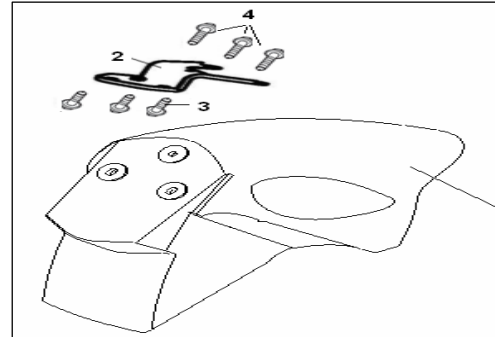

F14 FRONT FENDER ASSY.

NO.	material coding	QTY.	
1	65101B40R800 FRONT FENDER	1	VRM
	65101B40E600 FRONT FENDER	1	AZ
	65101B40BH00 FRONT FENDER	1	PRT
	65101B40CJ00 FRONT FENDER	1	CZ
	65101B40001Z FRONT FENDER	1	C/ AUTOCOLANTE VRM
	65101B40002Z FRONT FENDER	1	C/ AUTOCOLANTE AZ
	65101B40003Z FRONT FENDER	1	C/ AUTOCOLANTE PRT
	65101B40004Z FRONT FENDER	1	C/ AUTOCOLANTE CZ
2	43180B400000 BRACKET ASSY ,FRONT FENDER	1	
3	B01090601265 BLOT M6×12MM	3	
4	B01090601665 BOLT M6×16MM	3