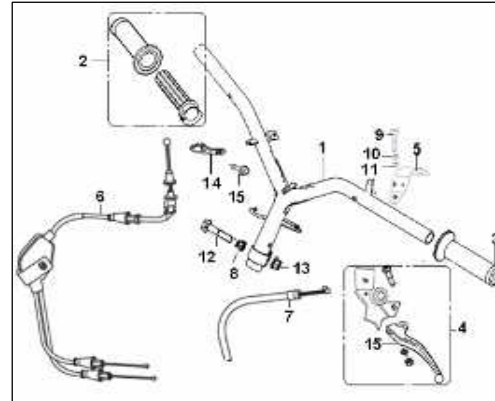

F01 CONTROL ASSY.

NO.	materiel	EN DESCRIPTION	QTY.	NOTES
1	40100B570000	HANDLE COMP.	1	
2	40210T180000	GRIP ASSY.	1	
3	40001T180000	L. GRIP	1	
4	40080B290000	LEFT LEVER ASSY	1	
5	65354B160000	BRACKET,HANDLE UPPER	1	
6	40300B570000	CONTROL CABLE ASSY	1	
7	40320G360001	BRAKE CABLE ASSY	1	
8	40031T030000	CONNECT, HANDLE & SUPPORT	1	
9	B02000602065	SCREW 6x20	1	
10	B07000000603	WASHER 6MM	1	
11	B07030000603	WASHER 6	1	
12	B01591005065	BOLT10x1.25x50	1	
13	B04171012555	NUT10x1.25	1	
14	40320G360000	CONTROL CABLE	1	
15	B01090601265	BOLT 6X12MM	1	

F02 FRONT FORK ASSY.

NO.	materiel coding	EN DESCRIPTION	QTY.	NOTES
1	43200B03HU00	FR.L. FORK ASSY.	1	
2	43300B03HU00	FR.R. FORK ASSY.	1	
3	43100B570000	STEM, STEERING	1	
4	45044B920000	NUT	2	
5	B01090601265	BOLT 6X12MM	3	
6	43150B310000	BALL RACE, CONNECTING	1	
7	B01591003065	BOLT 10X30MM	2	
8	43021B920000	BALL RACE	1	
9	08052T020000	LOCK NUT	1	
10	08051B040000	NUT	1	
11	08021E080000	SAFETY PIECE	1	
12	43001B040000	RACE, STEERING	1	
13	B06010110000	STEEL BALL 3.969MM	25	UNIDADE
14	43002B040000	OUTER RACE UPPER BEARING	1	
15	43003B040000	OUTER RACE LOWER BEARING	1	
16	B06010140000	STEEL BALL 4.763MM	21	UNIDADE

E04 PISTON CRANKSHAFT CONNECTING ROD ASSY

NO	QJ CODE	DESCRIPTION	QTY	RMK
1	208100.022000	CRANKSHAFT , ASSY	1	
2	15100B01F00B	PISTON ASSY	1	
3	15105B16F000	PISTON PIN	1	
4	15103B01F000	PISTON RING	2	
5	15111G02F000	CIRCLIP	2	
6	15110B16F000	NEEDLE BEARING	1	
7	15101B01F000	WOODRUFF KEY	1	
8	B12016620453	BALL BEARING	2	
9	15213G02F000	OIL SEAL	1	
10	26215G02F000	OIL SEAL ASSY	1	
11	15214G02F000	COLLAR	1	
12	17308G02F000	CIRCLIP	1	

E05 OIL PUMP ASSY

NO	QJ CODE	DESCRIPTION	QTY	RMK
1	269011070010	OIL PUMP ASSY	1	
2	B02000501463	SCREW	2	
3	15211G02F000	PUMP DRIVE GEAR	1	
4	B090103014C0	PIN	1	
5	15106G02F910	CIRCLIP	2	
6	221405.103000	HOSE,OIL INLET	1	
7	19213G02F00A	HOSE CLIP	2	
8	221405.104000	HOSE,OIL OUTLET	1	
9	19217G02F00A	HOSE CLIP	2	