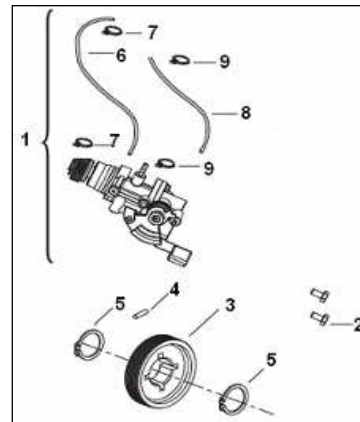

E05 OIL PUMP ASSY

NO	QJ CODE	DESCRIPTION	QTY	RMK
1	269011070010	OIL PUMP ASSY	1	
2	B02000501463	SCREW	2	
3	15211G02F000	PUMP DRIVE GEAR	1	
4	B090103014C0	PIN	1	
5	15106G02F910	CIRCLIP	2	
6	221405.103000	HOSE,OIL INLET	1	
7	19213G02F00A	HOSE CLIP	2	
8	221405.104000	HOSE,OIL OUTLET	1	
9	19217G02F00A	HOSE CLIP	2