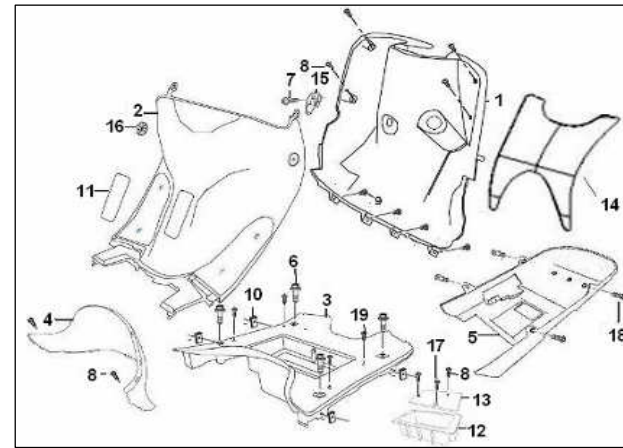

F17 LEG SHIELD ASSY.

NO.	material coding	QTY.
1	65422A010000 FRONT COVER,TOOL BOX	1
2	65402A010000 LEG SHIELD	1
3	65405A010000 FLOOR, BLACK	1
4	65605A010000 JOIN BOARD	1
5	65406A010000 FENDER	1
6	B01090605065 BOLT	4
7	B01090601665 BOLT	1
8	B05074201605 SCREW	9
9	B05074801605 SCREW	4
10	65801T020000 SPRING NUT	4
11	65403A010000 INSPECT COVER	1
12	65421A010000 BOX.BATTERY	1
13	65411A010000 BATTERY COVER	1
14	65415A010000 FOOT PLATE	1
15	03311A010000 HOOK, HELMET	1
16	86300J000002 FRONT REFLECTOR	2
17	B05074201605 SCREW 4.2X16MM	3
18	B01090601265 BOLT M6X12MM	4
19	B05074201305 SCREW 4.2X13MM	4