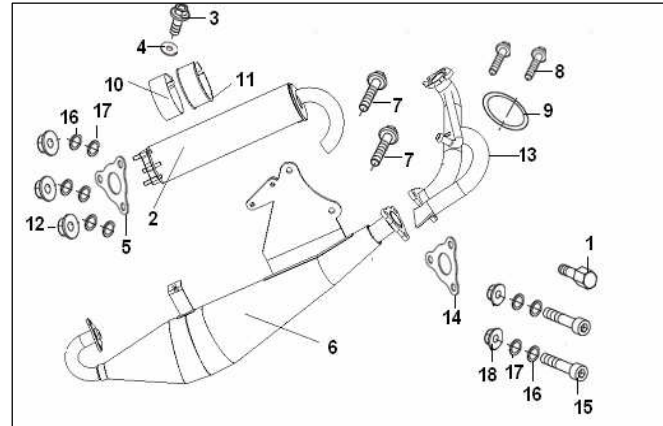

F05 MUFFLER ASSY.

NO.	materiel coding		QTY.
1	08014B920000	BOLT	1
2	48300B910000	MUFFLER ASSY.	1
3	B01090602064	6X25MM	1
4	B07000000604	WASHER	1
5	47491B920001	CUSHION	1
6	47200B570001	MUFFLER ASSY.	1
7	B01090803065	BOLT 8X30MM	2
8	B01090602064	BOLT 6X20MM	2
9	47350B910000	GASKET, EXHAUST PIPE	1
10	02135B920000	ADIABATIC RUBBER	1
11	48831B140005	MUFFLER HOOP	2
12	47006J010000	NUT	3
13	47500B570000	EXHAUST PIPE COMP	1
14	47490B920000	CUSHION	1
15	B02050602564	BOLT 6X25MM	2
16	B07000000604	WASHER	5
17	B07030000604	WASHER 6	5
18	B04000600054	NUT 6	2