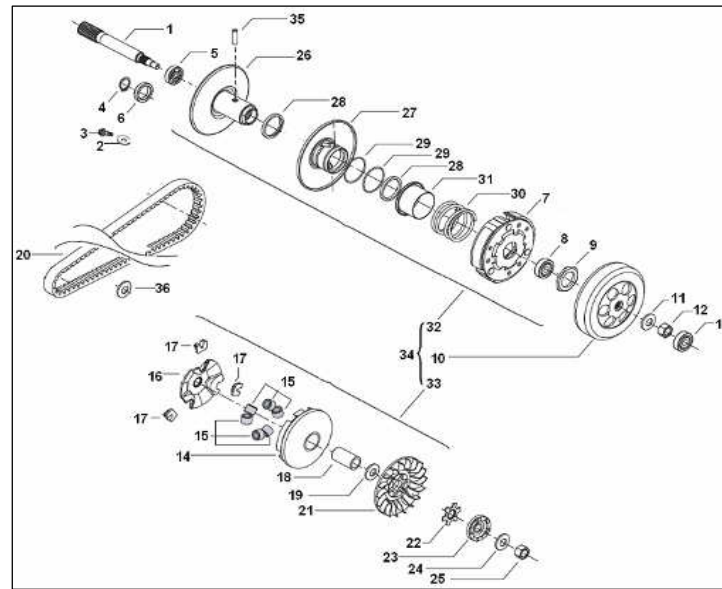

E05 OIL PUMP ASSY

NO	QJ CODE	DESCRIPTION	QTY	RMK
1	269011070010	OIL PUMP ASSY	1	
2	B02000501463	SCREW	2	
3	15211G02F000	PUMP DRIVE GEAR	1	
4	B090103014C0	PIN	1	
5	15106G02F910	CIRCLIP	2	
6	221405.103000	HOSE,OIL INLET	1	
7	19213G02F00A	HOSE CLIP	2	
8	221405.104000	HOSE,OIL OUTLET	1	
9	19217G02F00A	HOSE CLIP	2	

E08

NO	QJ CODE	DESCRIPTION	QTY	RMK
1	24201B01F000	PRIMARY DRIVE SHAFT	1	
2	18114G02F000	PLATE WASHER	1	
3	B01090801263	PAN HEAD SCREW	1	
4	B08010001700	CIRCLIP	1	
5	B12016600300	ROLING BEARING	1	
6	24203G02F000	OIL SEAL	1	
7	24301B01F000	CLUTCH ASSY,shoe	1	
8	24245G02F000	BALL BEARING 6003	1	
9	24303G02F000	NUT	1	
10	24700G02F000	CLUTCH DRUM	1	
11	24305G02F940	NUT	1	
12	24243G02F000	RING	1	
13	24209G02F000	BEARING 8X28X8	1	
14	24101G02F000	FACE, movable drive	1	
15	213119.003000	ROLLER	6	
16	24103G02F000	PLATE, movable drive	1	
17	24104G02F000	DAMPER	3	
18	24105G02F000	COLLAR	1	
19	24106B01F000	WASHER	1	
20	213205.18000	V BELT , DRIVE	1	
21	24108G02F000	FACE , FIXED DRIVE	1	
22	24109G02F000	STAR WASHER	1	
23	213203.001161	RATCHET (STARTING)	1	
24	15112G02F010	WASHER , SPRING	1	
25	B04031212553	NUT	1	
26	24204G02F000	FACE , FIXED DRIVEN	1	
27	24205G02F000	FACE , MOVABLE DRIVEN	1	
28	24206G02F000	OIL SEAL	2	
29	24207G02F000	O-RING	2	
30	24308B01F000	SPRING	1	
31	24309G02F930	SEAT , SPRING	1	
32	24200B01F000	DRIVEN PULLEY COMP.	1	
33	213100.039000	DRIVE PULLEY COMP.	1	
34	213100.010000	SHIFT ASSY	1	
35	24208G02F000	PIN , GUIDE	2	
36	20001107007X	WASHER	1	