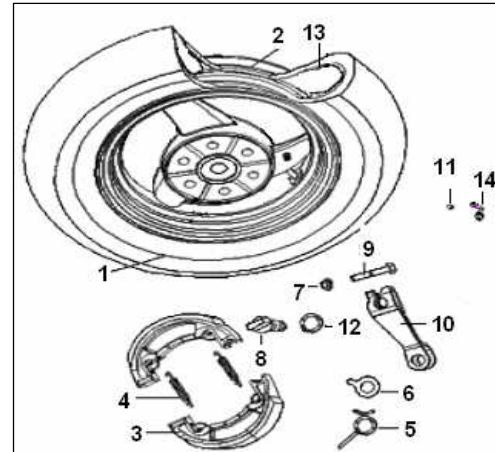

F09 CARRIER ASSY.

NO.	material coding	QTY.
1	52100A010000 REAR CARRIER	1
2	52001T030000 BLOCK	2
3	B02050602565 BOLT M6×25MM	2
4	B01090601665 BOLT M6×16MM	1

**F10 REAR WHEEL ASSY.**

NO.	material coding	QTY.
1	B14113501050 TIRE	1
2	54101B030010 RIM ASSY., REAR WHEEL, BLACK	1
3	54200B040000 SHOE ASSY., REAR BRAKE	2
4	52815B290000 SPRING, BRAKE SHOE	2
5	54008B030000 RETURN SPRING	1
6	44002B070000 REAR INDICATOR	1
7	B04171415055 NUT 14X1.5MM	1
8	54003B000000 CAMSHAFT, REAR BRAKE	1
9	B01090603064 BOLT 6X30MM	1
10	54007E130000 ROCKER, REAR BREAK	1
11	B1404Z1052C0 CAP, VALVE	1
12	44022B070000 O RING	1
13	B1402350100A TUBE	1
14	B1403Z201120 VALVE	1