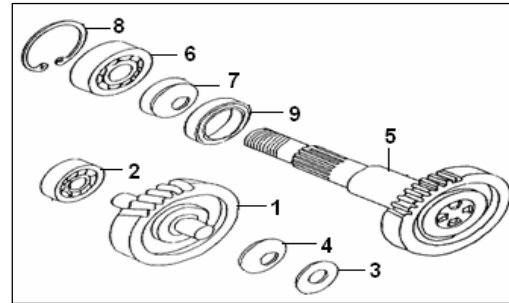

E09 TRANSMISSION SYSTEM ASSY

NO	QJ CODE	DESCRIPTION	QTY	RMK
1	17800B01F000	SHAFT , IDLE	1	
2	B12016620100	BEARING 6201	1	
3	17509G02F000	PLATE WASHER12	1	
4	17802G02F000	WASHER , CONICAL	1	
5	17300B01F000	DRIVEN SHAFT(GEAR BOX)	1	
6	B12016600400	BEARING	1	
7	17317G02F000	OIL SEAL	1	
8	17308G02F000	CIRCLIP	1	
9	26136G02F000	NEEDLE BEARING	1