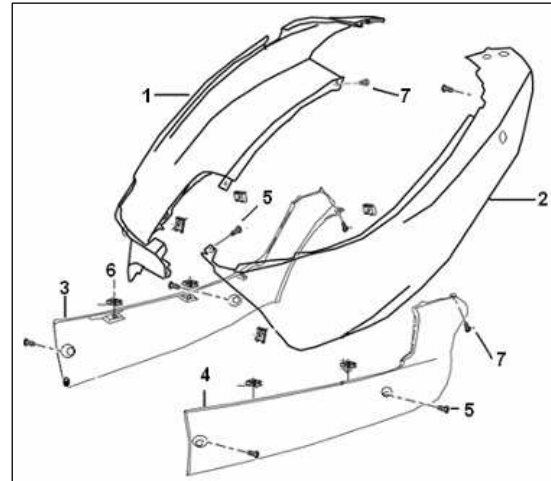

F18 SIDE COVER ASSY.

NO. materiel coding

1	65601A01R800	SIDE COVER LH
	65601A01E600	SIDE COVER LH
	65601A01BH00	SIDE COVER LH
	65601A01CJ00	SIDE COVER LH
	65601A01011Z	SIDE COVER LH
	65601A01012Z	SIDE COVER LH
	65601A01013Z	SIDE COVER LH
	65601A01014Z	SIDE COVER LH
2	65602A01R800	SIDE COVER RH
	65602A01E600	SIDE COVER RH
	65602A01BH00	SIDE COVER RH
	65602A01CJ00	SIDE COVER RH
	65602A01W10	SIDE COVER RH
	65602A01011Z	SIDE COVER LH
	65602A01012Z	SIDE COVER LH
	65602A01013Z	SIDE COVER LH
	65602A01014Z	SIDE COVER LH
3	65408B57BH00	COVER LH
	65408B57001Z	COVER LH
	65408B57002Z	COVER LH
	65408B57003Z	COVER LH
	65408B57004Z	COVER LH
4	65409B57BH00	COVER RH
	65409B57001Z	COVER RH
	65409B57002Z	COVER RH
	65409B57003Z	COVER RH
	65409B57004Z	COVER RH
5	B05074201305	SCREW 4.2×13MM
6	65801T020000	SPRING NUT
7	B05074201305	SCREW 4.8×16MM

QTY.

1	VRM
1	AZ
1	PRT
1	CZ
1	C/ AUTOCOLANTE VRM
1	C/ AUTOCOLANTE AZ
1	C/ AUTOCOLANTE PRT
1	C/ AUTOCOLANTE CZ
1	VRM
1	AZ
1	PRT
1	CZ
1	PRT
1	C/ AUTOCOLANTE VRM
1	C/ AUTOCOLANTE AZ
1	C/ AUTOCOLANTE PRT
1	C/ AUTOCOLANTE CZ
1	S/ AUTOCOLANTE
1	C/ AUTOCOLANTE VRM
1	C/ AUTOCOLANTE AZ
1	C/ AUTOCOLANTE PRT
1	C/ AUTOCOLANTE CZ
1	S/ AUTOCOLANTE
1	C/ AUTOCOLANTE VRM
1	C/ AUTOCOLANTE AZ
1	C/ AUTOCOLANTE PRT
1	C/ AUTOCOLANTE CZ
5	
8	
4