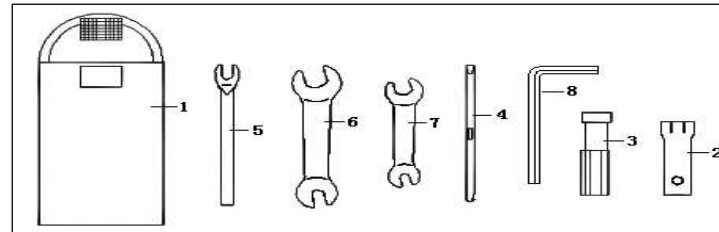

F24 TOOL KIT ASSY.

NO.	material coding	QTY.
1	02110B130000 BAG, TOOL KIT	1
2	02104B130000 HANDLE, SCREW DRIVER	1
3	02101B130000 SOCKET, SPARK PLUG	1
4	02103B130000 DRIVER, DOUBLE-ENDED	1
5	02108G010000 WRENCH	1
6	B20011301603 WRENCH, DOUBLE-ENDED	1
7	B20011001203 WRENCH, DOUBLE-ENDED	1
8	B20020600003 SOCKET SPANNER	1