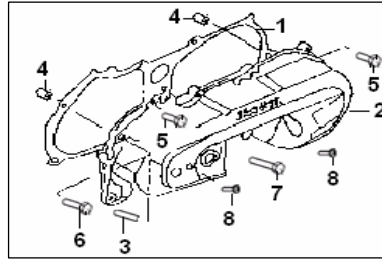

E03 SIDECOVER ASSY

1	207208.009000	GASKET , SIDE COVER	1
2	169022080030	SIDE COVER	1
3	26128G02F000	SHAFT	1
4	26208J01F000	DOWEL PIN	2
5	301310602565	SCREW M6X25	8
6	301310603565	SCREW	2
7	301310606565	PAN HEAD SCREW	1
8	302460601265	STOPPER	1