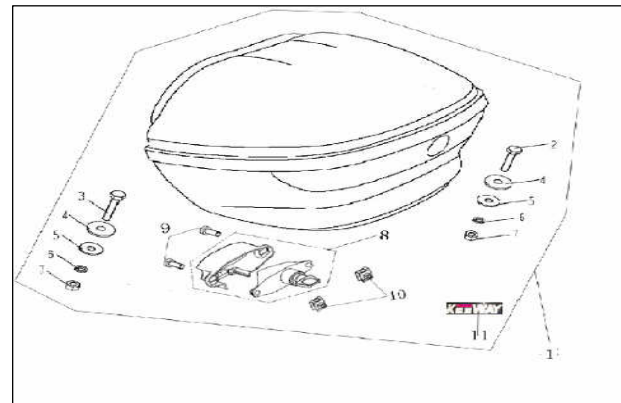

F26 BACK BOX ASSY

1	52200B92R800	BACK BOX , RED R8	1	VRM
	52200B92BH00	BACK BOX , BLACK	1	PRT
	52200B92CJ00	BACK BOX , SILVER CJ	1	CZ
	52200B92E600	BACK BOX , BLUE E6	1	AZ
2	B01010603033	BOLT 6×30MM	2	
3	B01010603533	BOLT 6×35MM	2	
4	52221B920000	WASHER	4	
5	B07020000603	WASHER 6	4	
6	B07000000603	WASHER 6	4	
7	B04000600043	NUT M6	4	
8	88600B920000	BACK BOX LOCK	1	
9	B01070601663	SCREW 6×16MM	2	
10	52910B920000	NUT , CLIPPING 6MM	2	
11	05591B920000	BACK BOX COVER	1