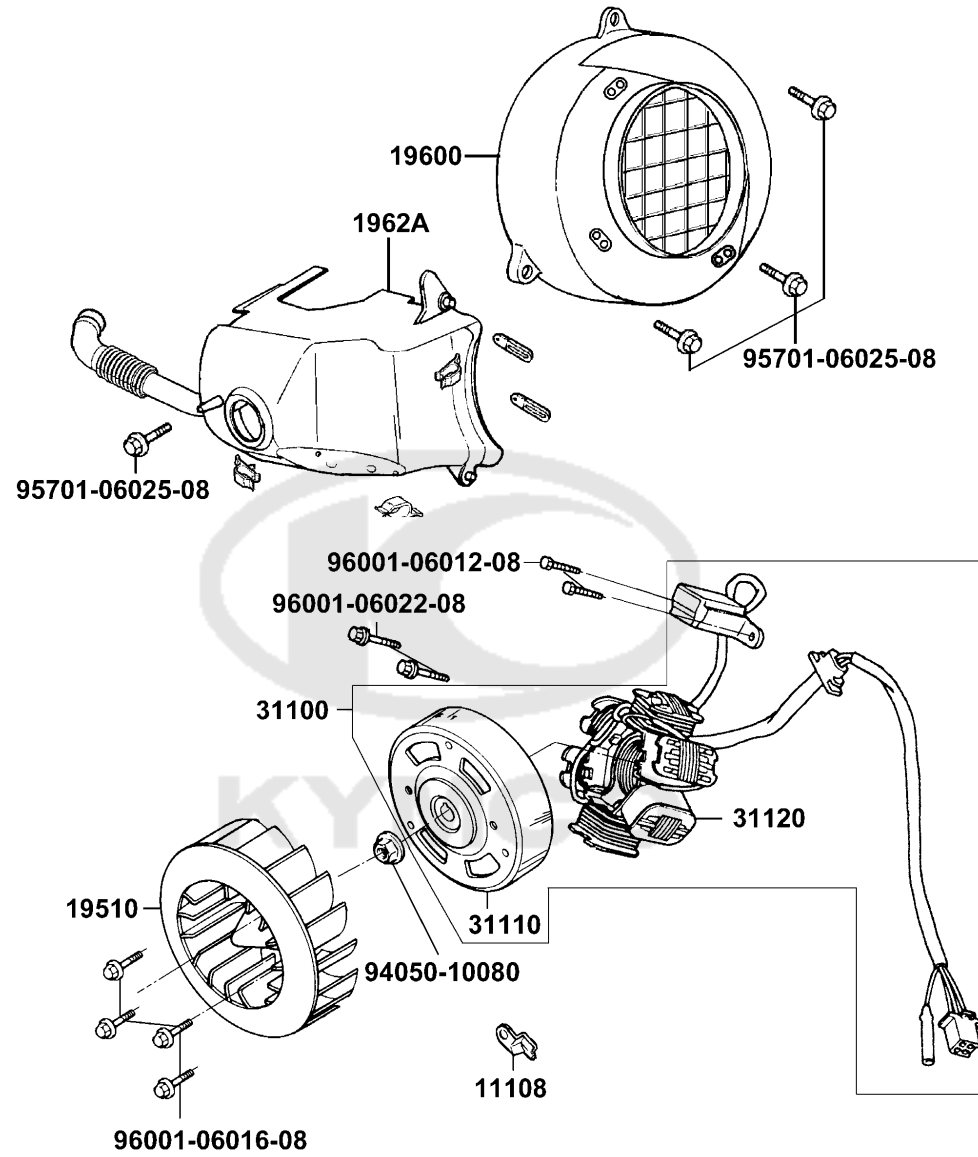

Fan Cover Generator