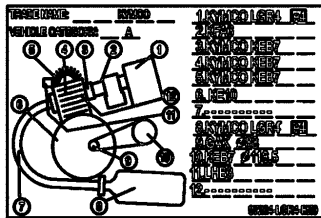

86202

87224

86101

86420

86422

Sales mark	Ref no	Part no	Description	Reg description	Regd no	F22
**	86101	86101-LGR5-E10	STRIPE FR COVER	STRIPE FR COVER	1	
**	86102	86102-LGR5-E00	EMB K-LOGO	EMB K-LOGO	1	
**	86202	86202-LGR3-E10	EMB BODY COVER	EMB BODY COVER	2	
**	86420	86420-LGR5-E00	EMB R FRINGE	EMB R FRINGE	1	
**	86421	86421-LGR5-E00	STRIPE REAR BOX	STRIPE REAR BOX	1	
**	86422	86422-LGR5-E00	EMB L FRINGE	EMB L FRINGE	1	
**	86423	86423-LGR5-E00	STRIPE REAR BOX	STRIPE REAR BOX	1	
**	87224	87224-LGR4-EZ0	STRIPE ANTI-TAMPERING	STRIPE ANTI-TAMPERING	1	
**	87505	87505-LDC8-E10	LABEL TIRE	LABEL TIRE	1	
#**	87541	87541-GAR1-C01	CAUTION SIDE STAND	CAUTION SIDE STAND	1	
**	87542	87542-GAR1-E01	MARK MAINT CAUTION	MARK MAINT CAUTION	1	
**	87556	87556-LEJ2-E00	STRIPE GRAB RR	STRIPE GRAB RR	1	
**	87560	87560-KNBN-E00	MARK DRIVE CAUTION	MARK DRIVE CAUTION	1	