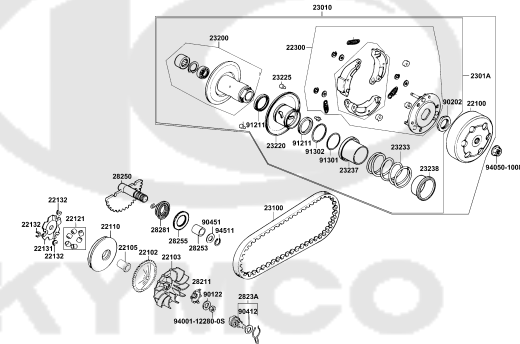

NO	MODEL			COLOR CHART OF KE10AA(PT)			
	PHOTO NO			NO. 5			
	BASIC COLOR			Bright Red			
	CODE			Bright Red			
	PARTS NAME	PARTS NO.	VERSION	RR136PA			
51	EMB R FRINGE	86420-LGR5-E00	1	T01			
52	STRIPE REAR BOX	86421-LGR5-E00	1				
53	EMB L FRINGE	86422-LGR5-E00	1				
54	STRIPE REAR BOX	86423-LGR5-E00	1				
55	STRIPE ANTI-	87224-LGR4-EZ0	0				
56	LABEL TIRE	87505-LDC8-E10	3				
57	CAUTION SIDE STAND	87541-GAR1-C01	1				
58	MARK MAINT CAUTION	87542-GAR1-E01	2				
59	STRIPE GRAB RR	87556-LEJ2-E00	2				
60	MARK DRIVE CAUTION	87560-KNBN-E00	3				
DATE OF STARTING-SALES							
DATE OF END-SALES							

CONTENTS - ENGINE GROUP

E01 Crank Case

E02 Cylinder Head

E03 Piston Crankshaft

E04 Right Crankcase Cover

E05 Driven Pulley

E06 Starting Motor Oil Pump

E07 Fan Cover Generator