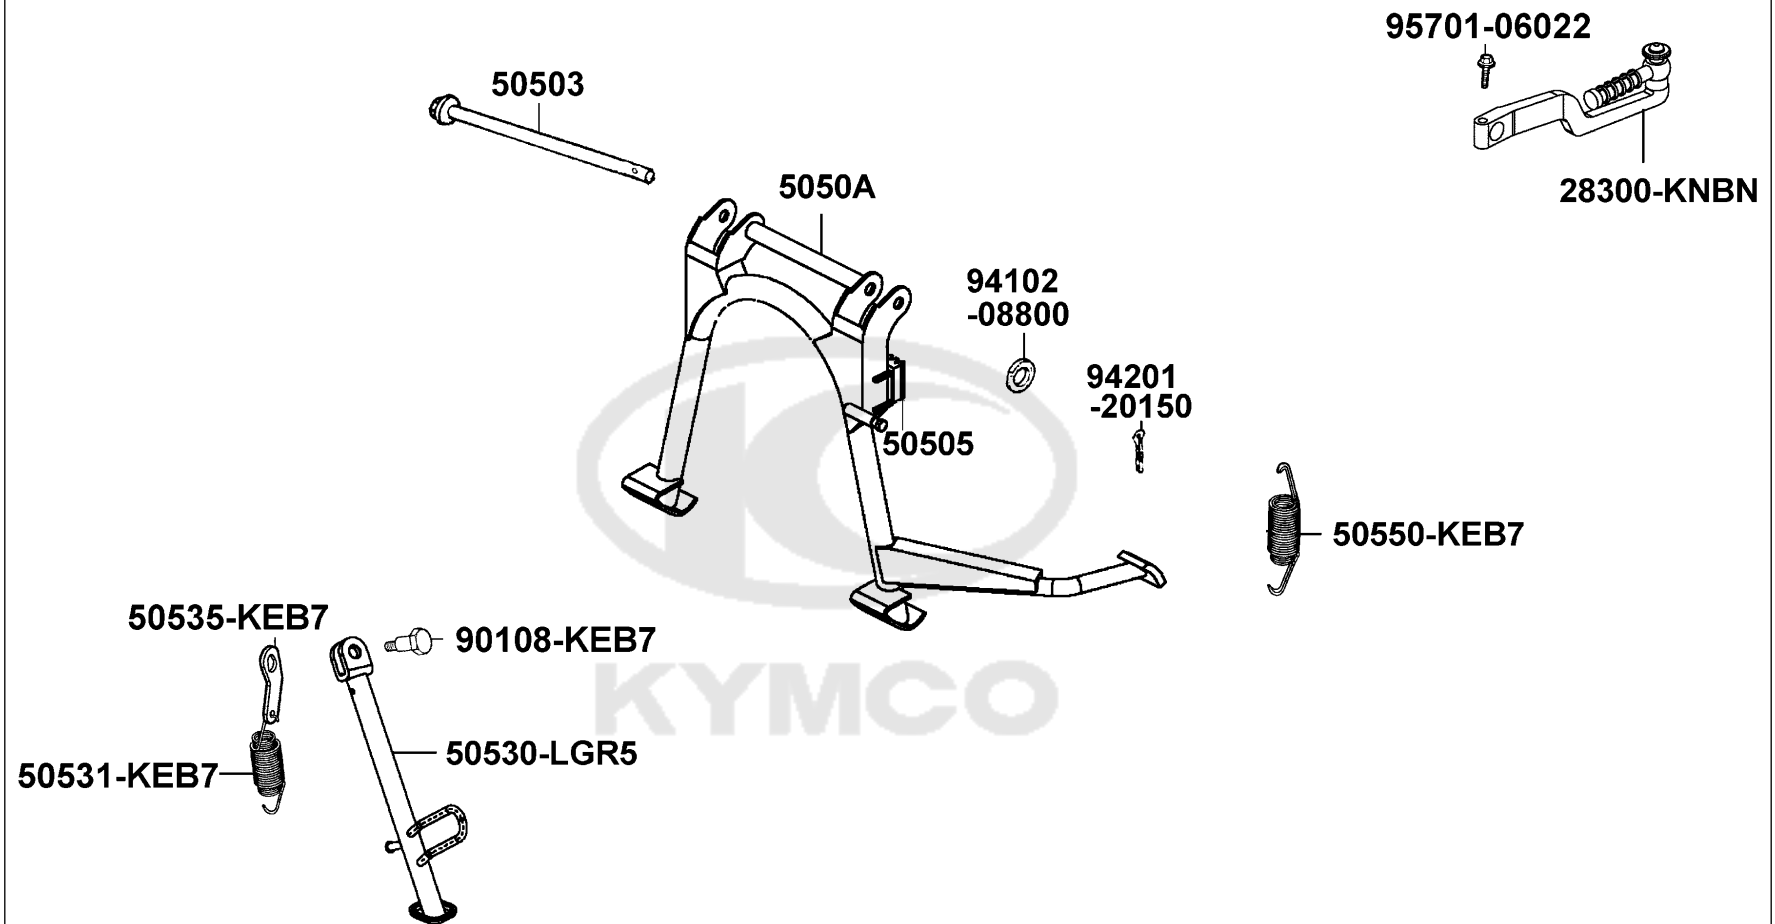

F15

Stand Kick Starter Arm

Sales mark	Ref no	Part no	Description	Reg description	Regd no	F15
	28300	28300-LHB3-E10	ARM ASSY KICK STARTER	ARM ASSY KICK STARTER	1	
#	50503	50503-KEB7-C00	SHAFT MAIN STAND	SHAFT MAIN STAND	1	
#	50505	50505-LAD9-C00	STOPPER RUBBER	STOPPER RUBBER	1	
	5050A	5050A-LGR4-E10	STAND ASSY MAIN	STAND ASSY MAIN	1	
	50530	50530-LGR5-E10	SIDE STAND COMP.	SIDE STAND COMP.	1	
#	50531	50531-KEB7-C00	PLATE SPRING STOPPER	PLATE SPRING STOPPER	1	
	50535	50535-KEB7-W10	SPRING COMP SIDE STAND	SPRING COMP SIDE STAND	1	
#	50550	50550-KEB7-C00	SPG MAIN STAND COMP	SPG ASSY MAIN STAND	1	
	90108	90108-KEB7-E00	SCREW SIDE STAND PIVOT	SCREW SIDE STAND PIVOT	1	
	94102	94102-08800	WASHER PLAIN 8MM	WASHER PLAIN 8MM (C)	1	
	94201	94201-20150	PIN SPLIT 2*15	PIN SPLIT 2*15	1	
	95701	95701-06022-07	BOLT FLANGE 6*22 (K)	BOLT FLANGE 6*22 (K)	1	