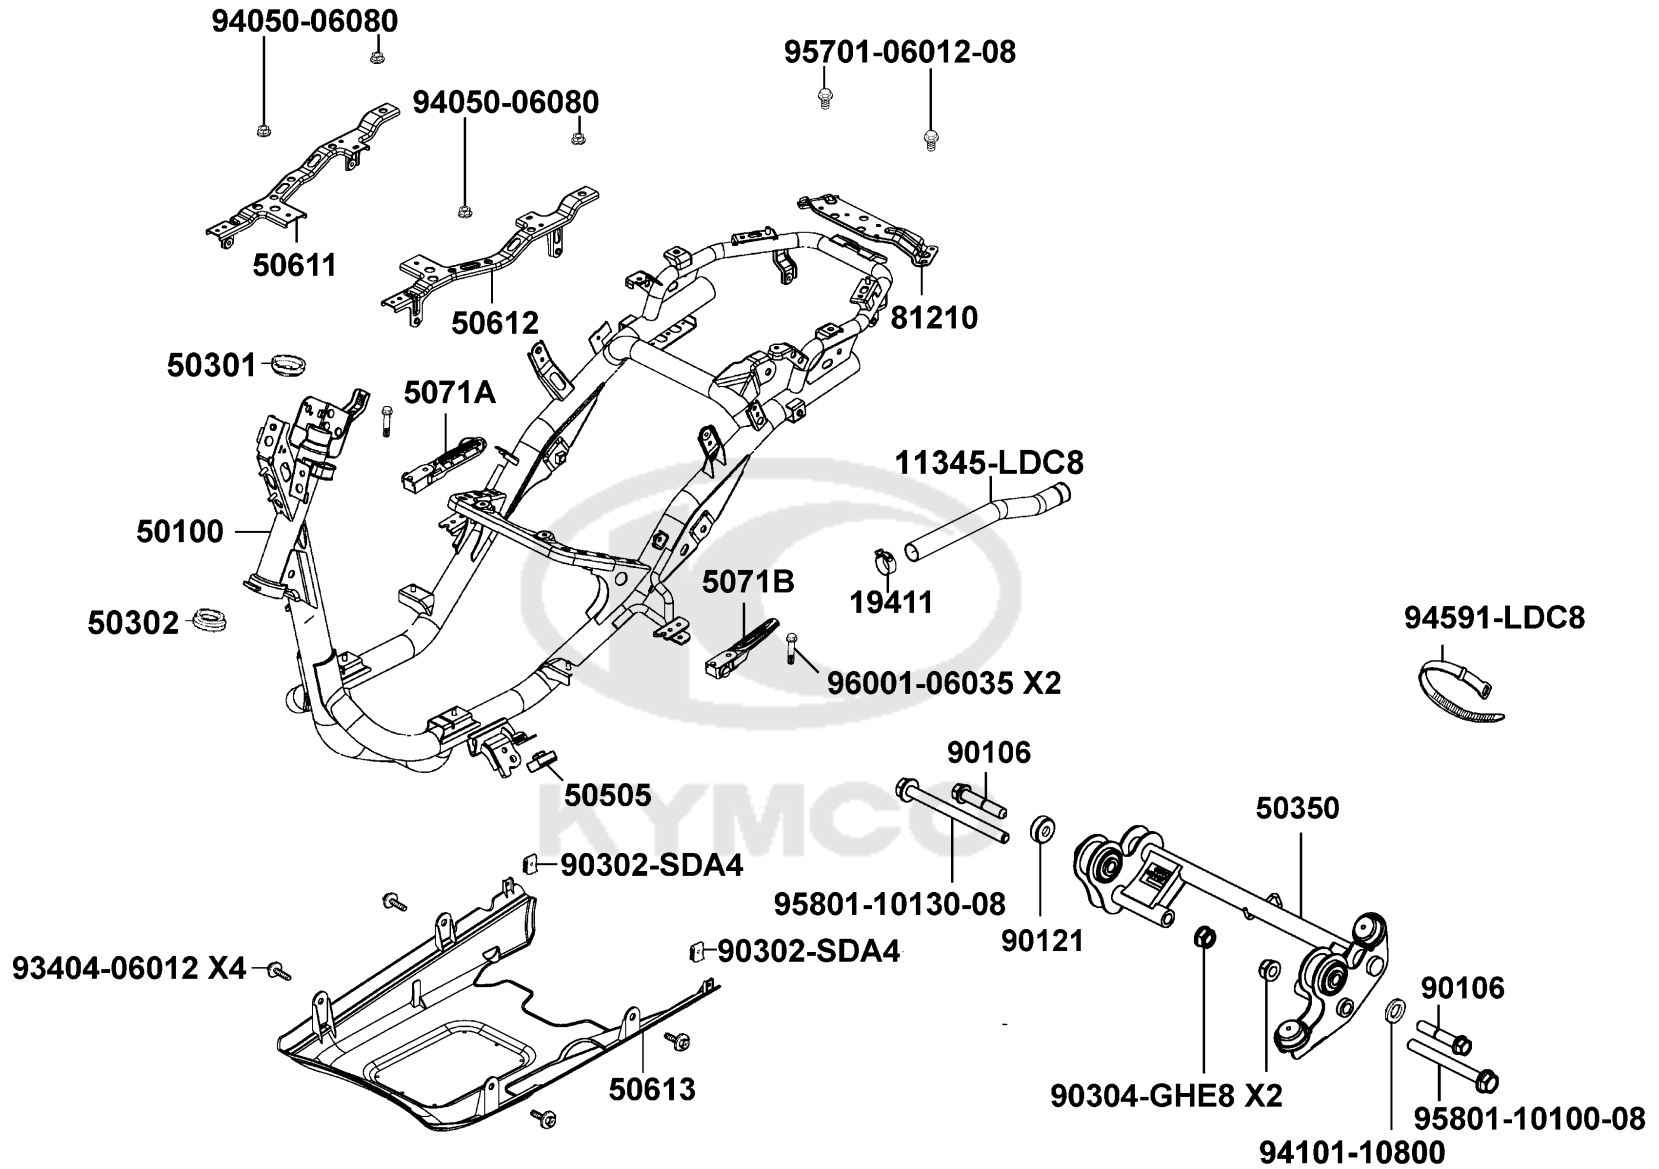

F20

Frame Body