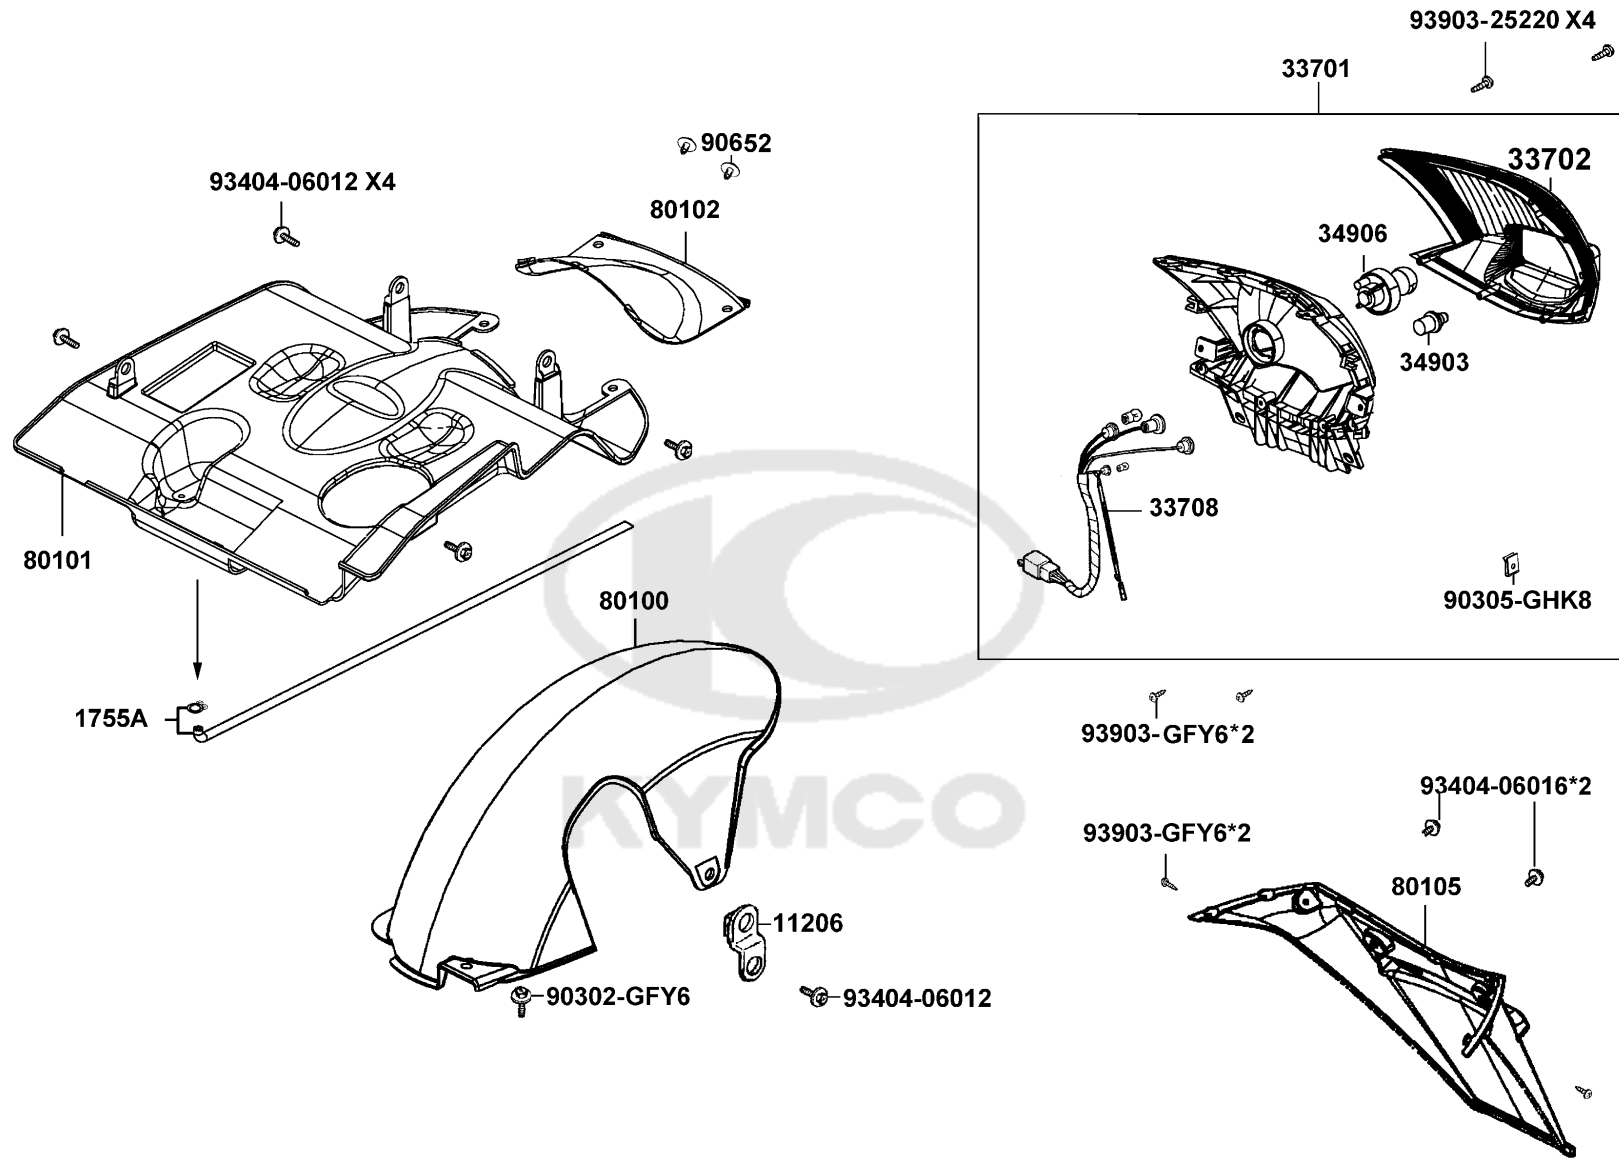

	34905-LBA8	34905-LBA8-E80	BULB WINKER	BULB WINKER	2	
#	90305	90305-GHK8-C00	NUT CLIP 6MM	NUT U 16MM(C)	1	
	93903	93903-34380	SCREW TAPPING 4*12	SCREW TAPPING 4*12 (K)	14	

F18

Tail Light

Sales mark	Ref no	Part no	Description	Reg description	Regd no	F18
#	11206	11206-KEB7-C00	STAY RR FENDER	STAY RR FENDER	1	
	1755A	1755A-KKD5-C10	TRAY ASSY FUEL CAP	TRAY ASSY FUEL CAP	1	
	33701	33701-LGR5-E10	UNIT TAIL LIGHT	UNIT TAIL LIGHT	1	
	33708	33708-LGR5-E10	SOCKET COMP RR COMB	SOCKET COMP RR COMB	1	
#	33702	3370C-LGR5-E10	COMP TAIL LIGHT	COMP TAIL LIGHT	1	
	34903	34903-LDC8-E10	BULB POSITION	BULB POSITION	1	
	34906	34906-KPCP-900	BULB TAIL & STOP	BULB TAIL & STOP	1	
**	80100	80100-LGR4-E10	FENDER REAR TIRE	FENDER REAR TIRE	1	
**	80101	80101-LGR3-E10	FENDER REAR UP	FENDER REAR UP	1	
**	80102	80102-LGR3-E10	LID MAINT TAIL LIGHT	LID MAINT TAIL LIGHT	1	
	80105	80105-LGR5-E10	FENDER REAR	FENDER REAR	1	
#	90302	90302-GFY6-C10	BOLT-WASH 5*16	BOLT WASHER 5*16	1	
#	90305	90305-GHK8-C00	NUT CLIP 6MM	NUT U 16MM(C)	1	
#	90652	90652-LCA4-C10	CLIP MUDGUARD	CLIP MUDGUARD	1	
	93404-06012	93404-06012-07	BOLT WASH 6*12	BOLT WASH 6*12	5	
	93404-06016	93404-06016-07	BOTL WASHER 6*16	BOTL WASHER 6*16	2	
	93903-25220	93903-25220	SCREW TAPPING 5*12	SCREW TAPPING 5*12	4	
	93903-GFY6	93903-GFY6-C01	SCREW TAPPING 4*14(K)	"SCREW,TAPPING4*14"	1	