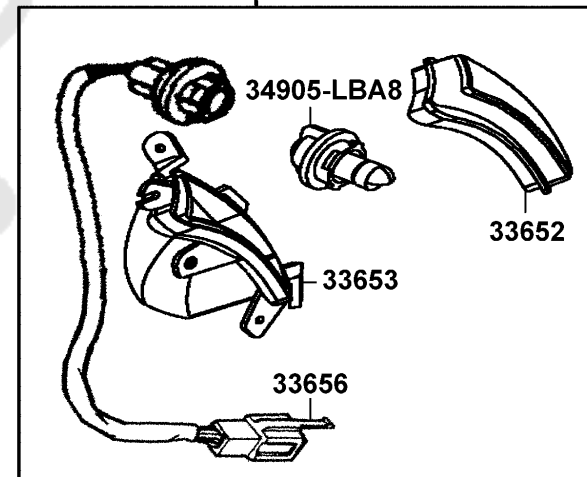

F17

Front Winker

33400
33450

93903-34380 X14
90305-GHK8

90305-GHK8

Sales mark	Ref no	Part no	Description	Reg description	Regd no	F17
	33400	33400-LGR5-E10	WINKER ASSY R FR	WINKER ASSY R FR	1	
	33402	33402-LGR5-E10	LENS R FR WINKER	LENS R FR WINKER	1	
	33403	33403-LGR5-E10	BASE R FR WINKER	BASE R FR WINKER	1	
	33406	33406-LGR5-E10	SOCKET COMP R FR WINKER	SOCKET COMP R FR WINKER	1	
	33407	33407-LGR5-E10	INNER LENS L WINKER	INNER LENS L WINKER	1	
	33450	33450-LGR5-E10	WINKER ASSY L FR	WINKER ASSY L FR	1	
	33452	33452-LGR5-E10	LENS L FR WINKER	LENS L FR WINKER	1	
	33453	33453-LGR5-E10	BASE L FR WINKER	BASE L FR WINKER	1	
	33456	33456-LGR5-E10	SOCKET COMP L FR WINKER	SOCKET COMP L FR WINKER	1	
	33457	33457-LGR5-E10	INNER LENS L WINKER	INNER LENS L WINKER	1	
	33600	33600-LGR5-E10	WINKER ASSY R RR	WINKER ASSY R RR	1	
	33602	33602-LGR5-E10	LENS R RR WINKER	LENS R RR WINKER	1	
	33603	33603-LGR5-E10	BASE R RR WINKER	BASE R RR WINKER	1	
	33606	33606-LGR5-E10	SOCKET COMP R RR WINKER	SOCKET COMP R RR WINKER	1	
	33650	33650-LGR5-E10	WINKER SET L RR	WINKER SET L RR	1	
	33652	33652-LGR5-E10	LENS L RR WINKER	LENS L RR WINKER	1	
	33653	33653-LGR5-E10	BASE L RR WINKER	BASE L RR WINKER	1	
	33656	33656-LGR5-E10	SOCKET COMP L RR WINKER	SOCKET COMP L RR WINKER	1	
	34903	34903-LDC8-E10	BULB POSITION	BULB POSITION	2	
#	34905-KPCP	34905-KPCP-C00	BULB WINKER	BULB WINKER	1	