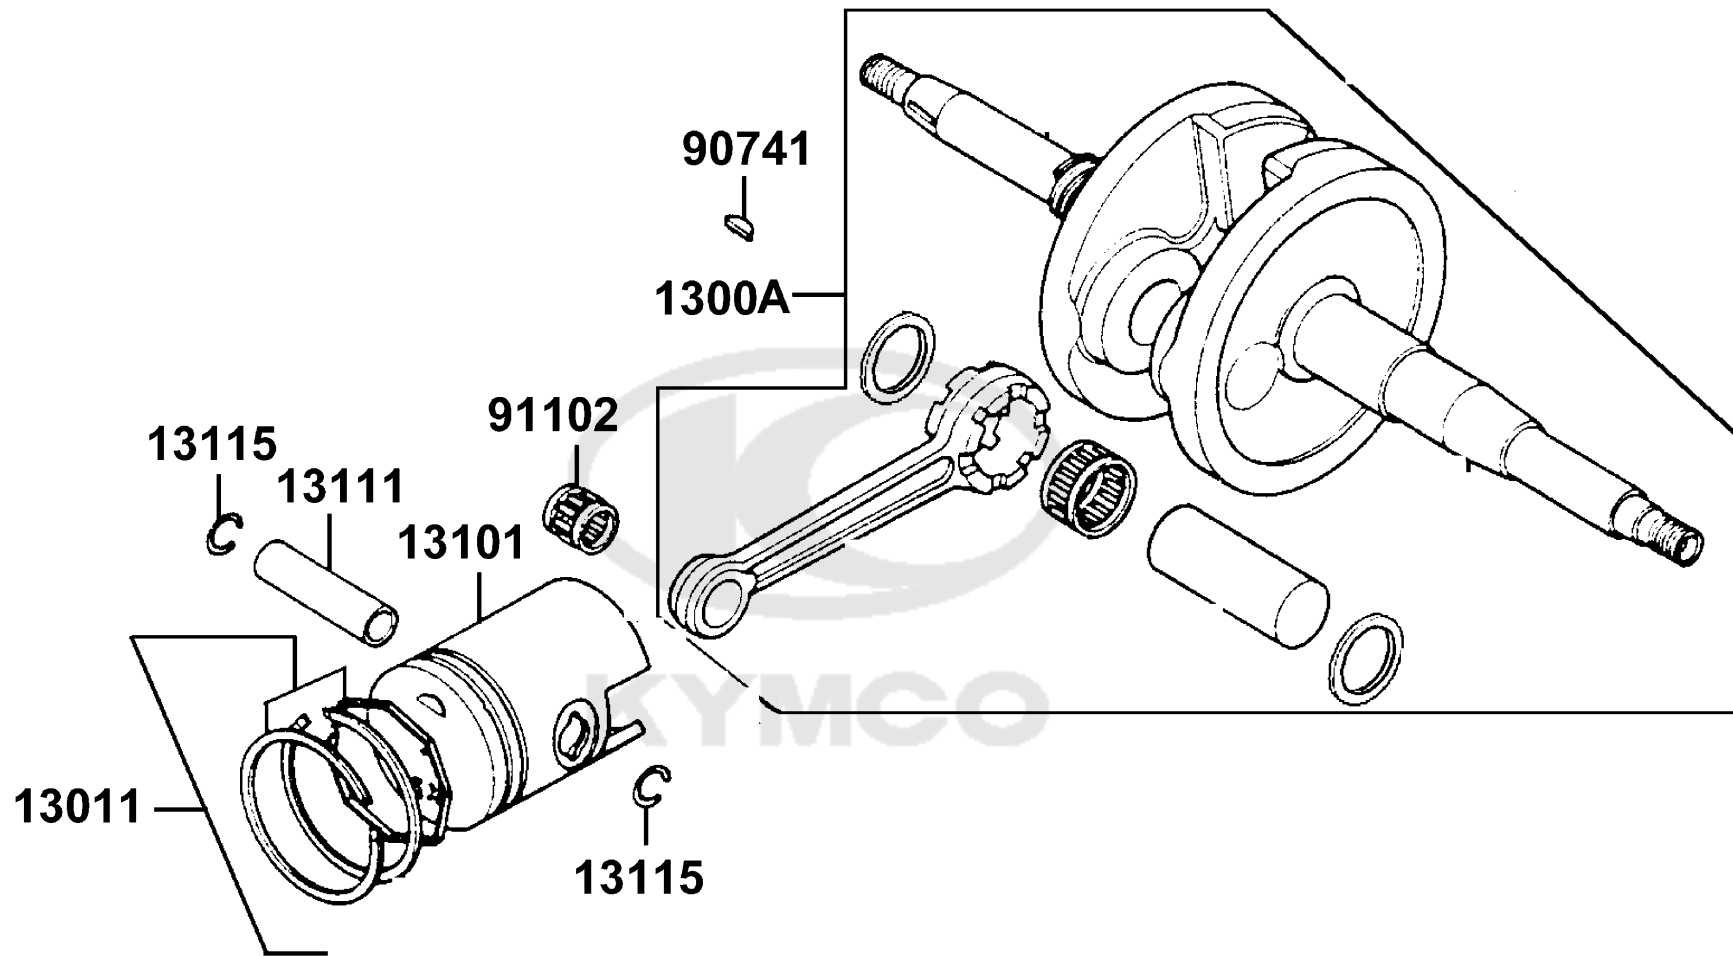

E03

Piston Crankshaft