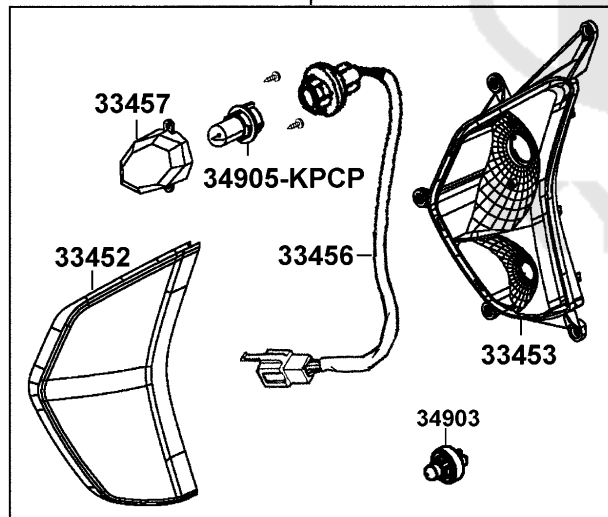

90305-GHK8