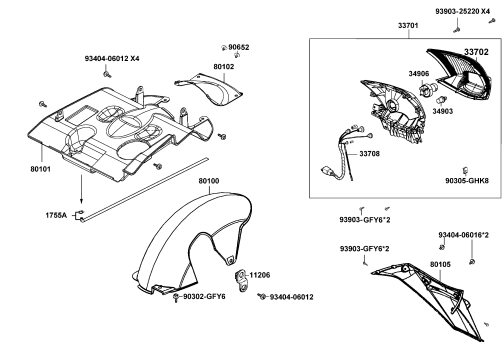

F18 Tail Light