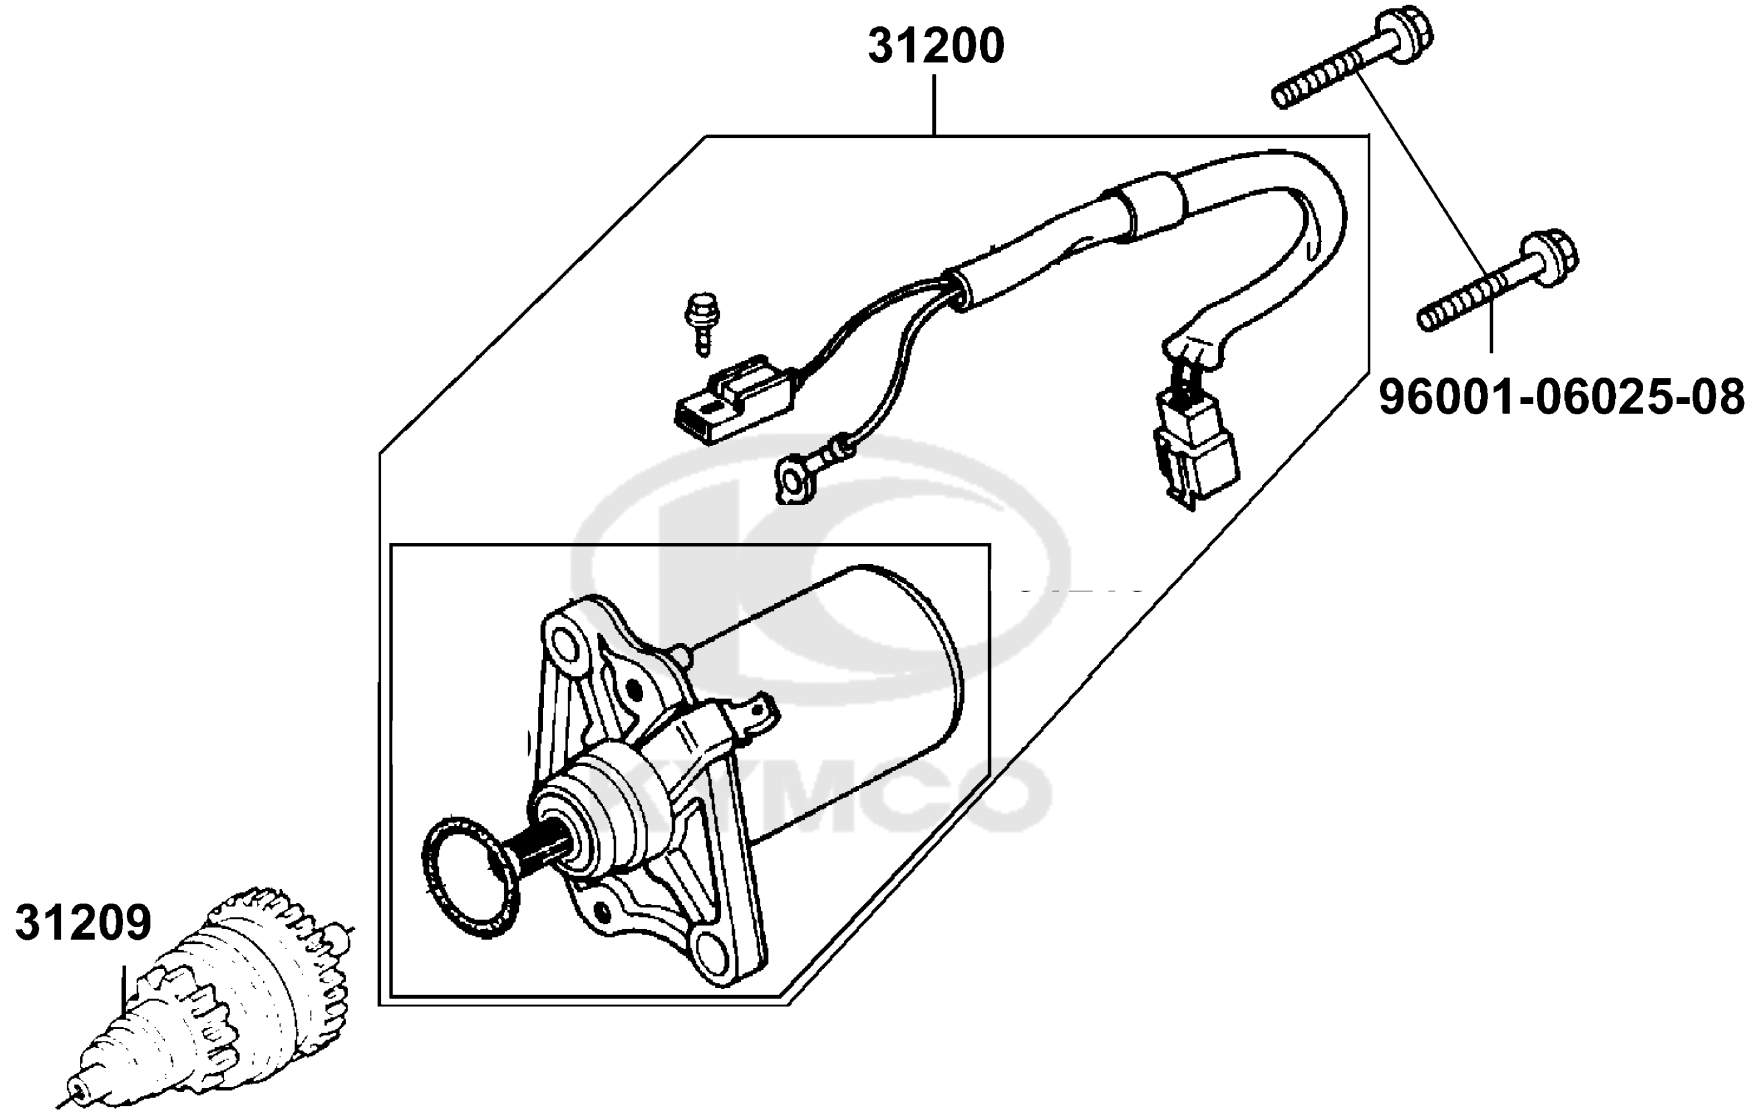

E06

Starting Motor Oil Pump