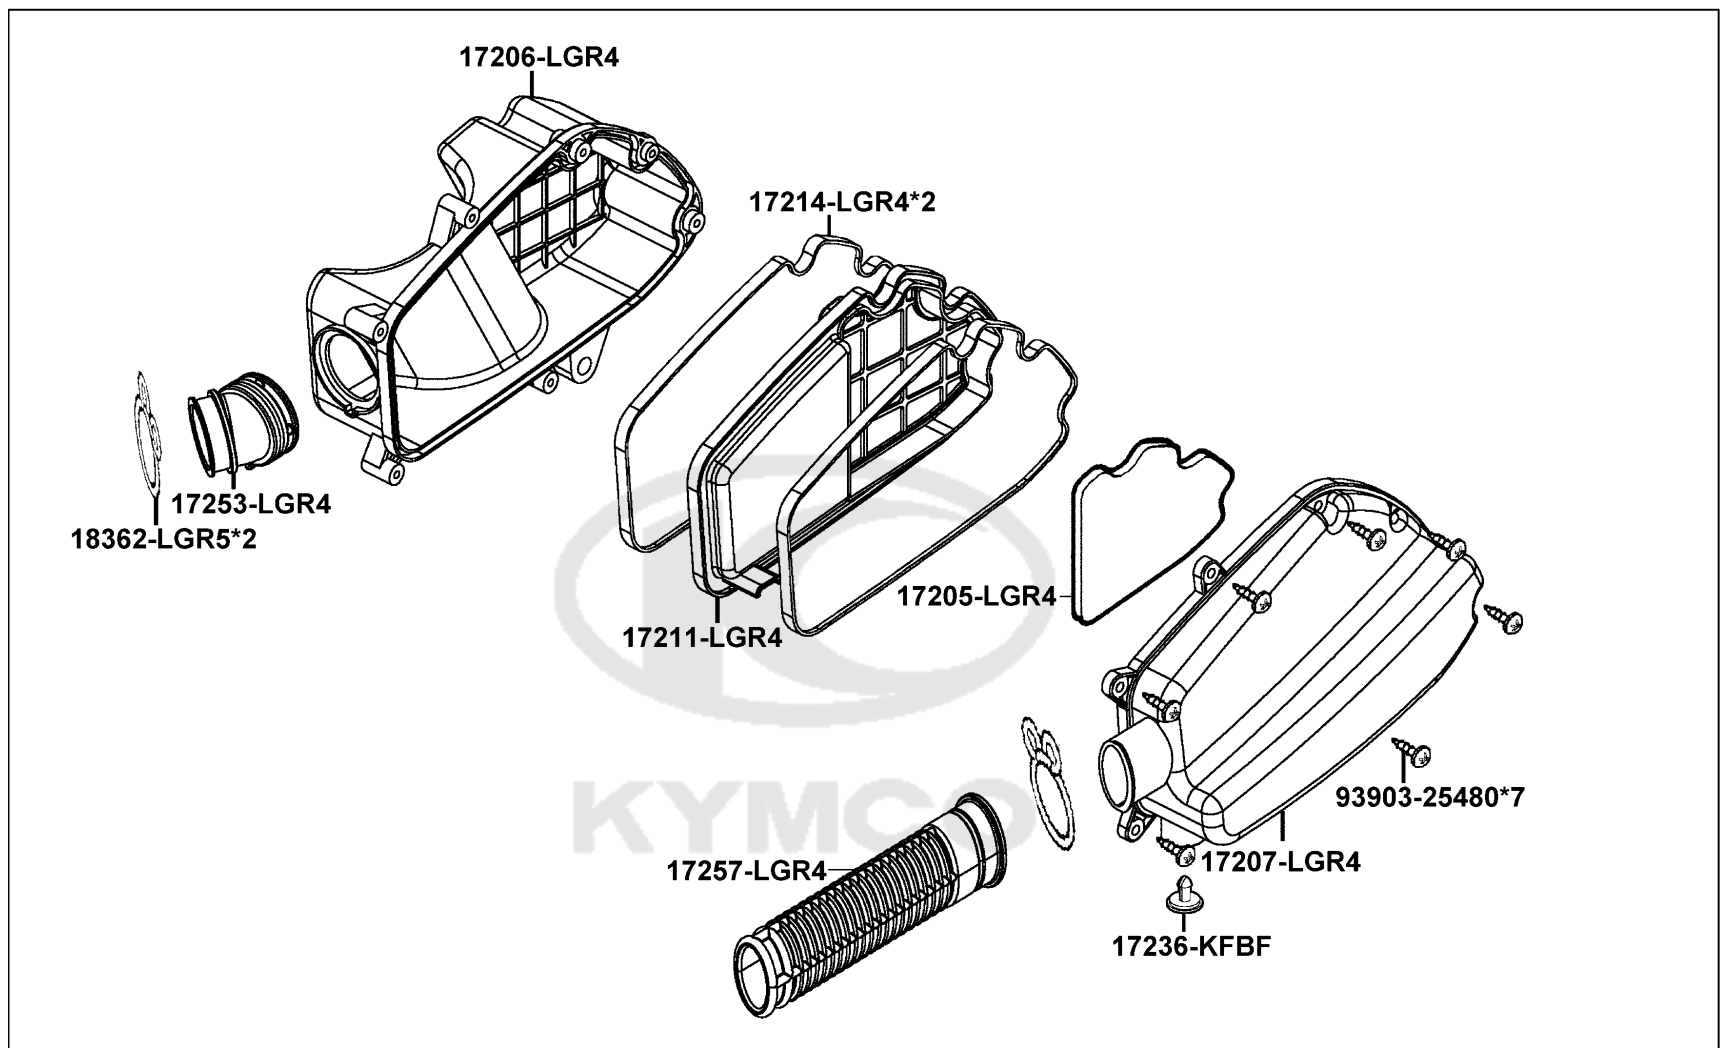

F13

Air Cleaner

95701-06032-08 X2