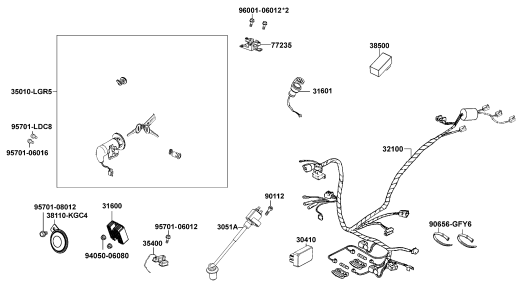

CONTENTS - FRAME GROUP

F19 Wire Harness