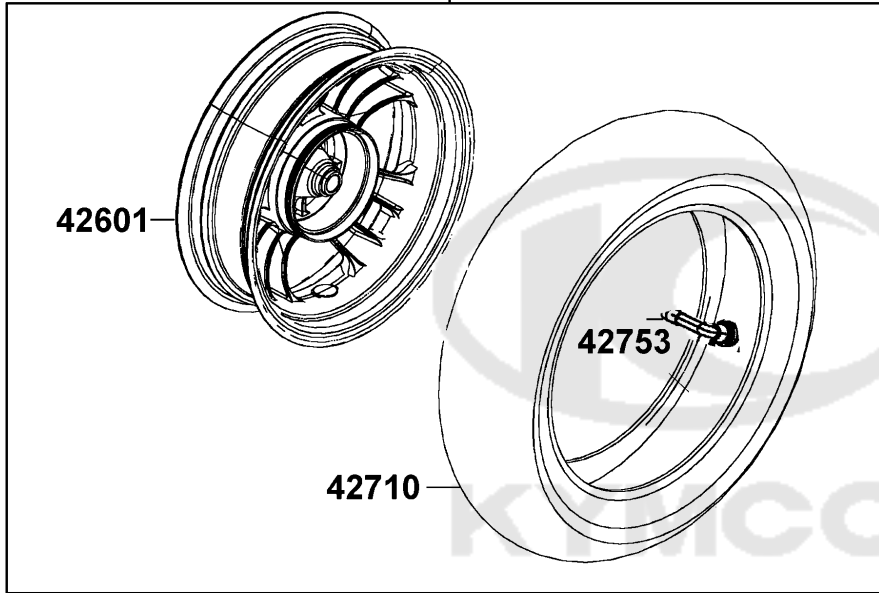

F08

Rear Wheel

90305

90501

42600

42601

42753

42710

4312A

4314A

43410

95701-06032