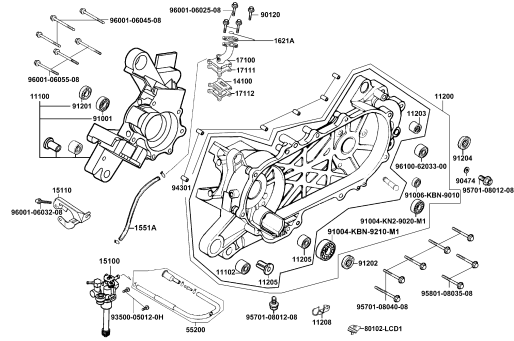

CONTENTS - ENGINE GROUP

E01 Crank Case