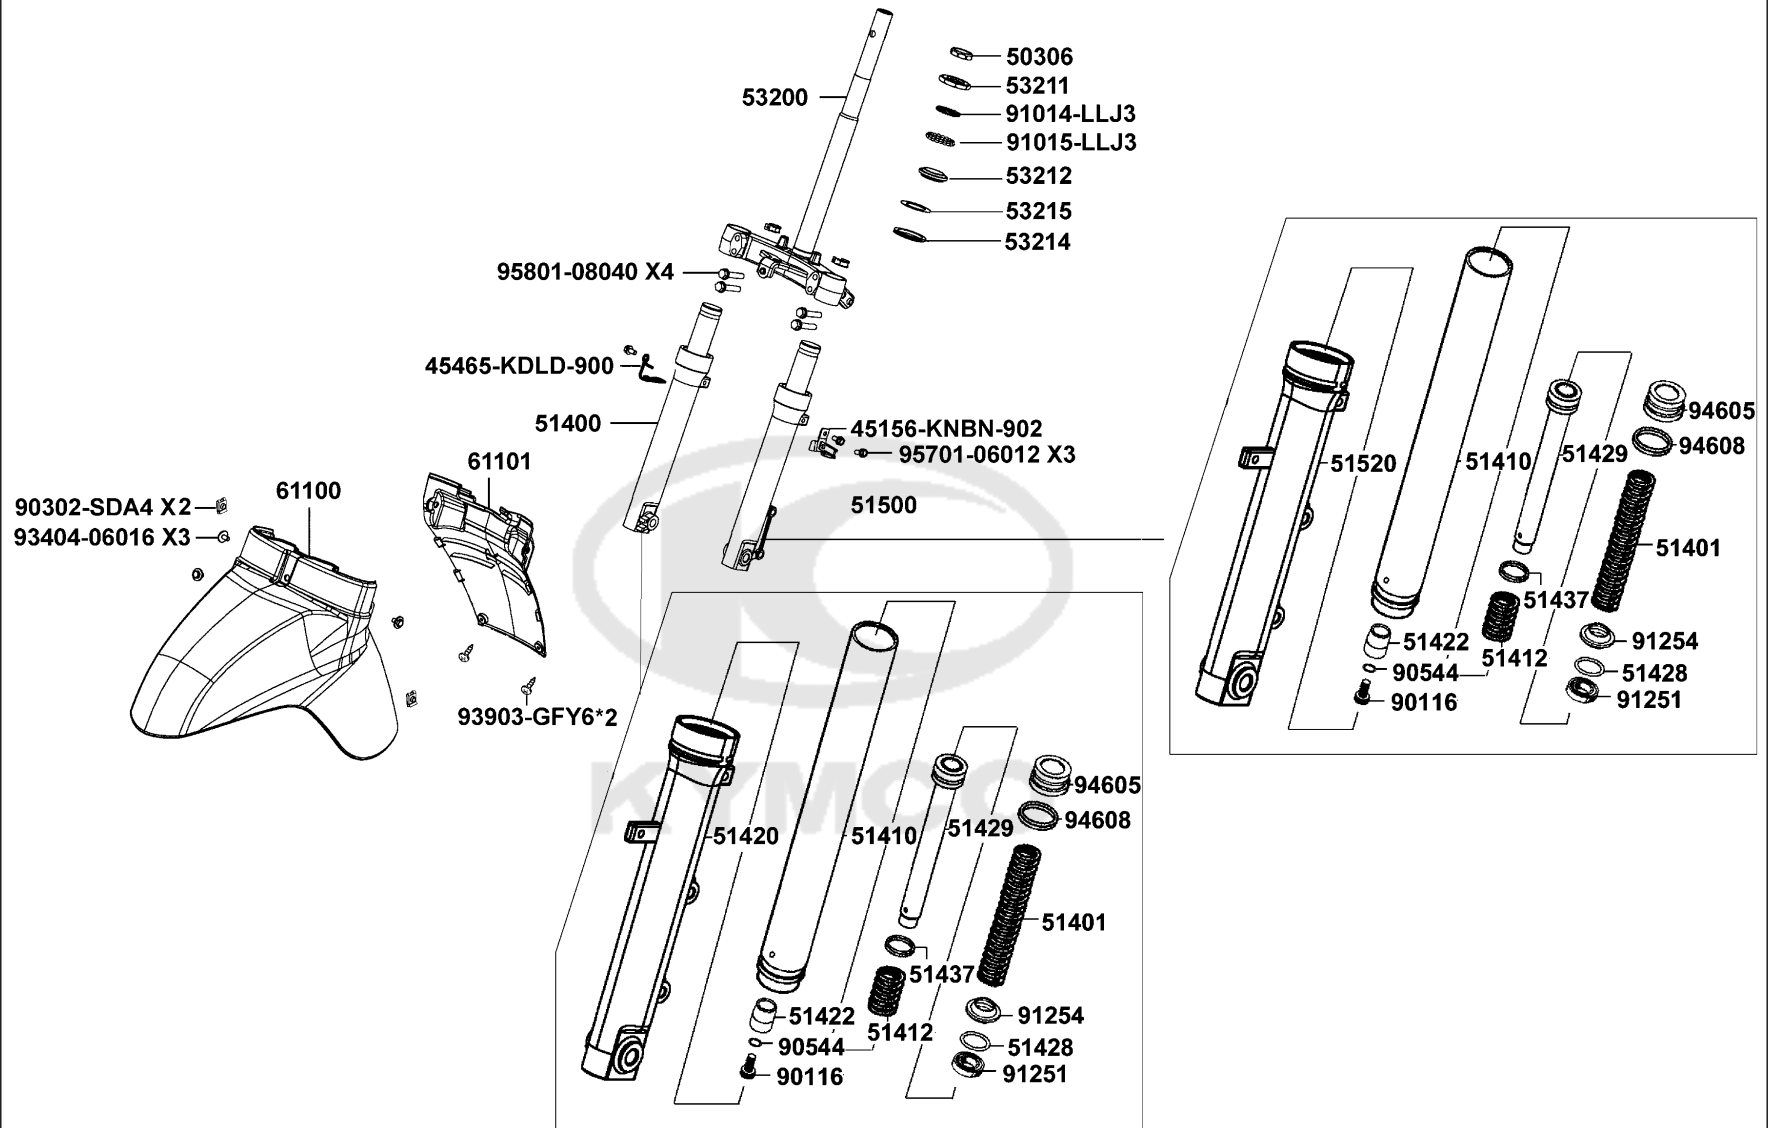

F06

Stem Steering Front Cushion