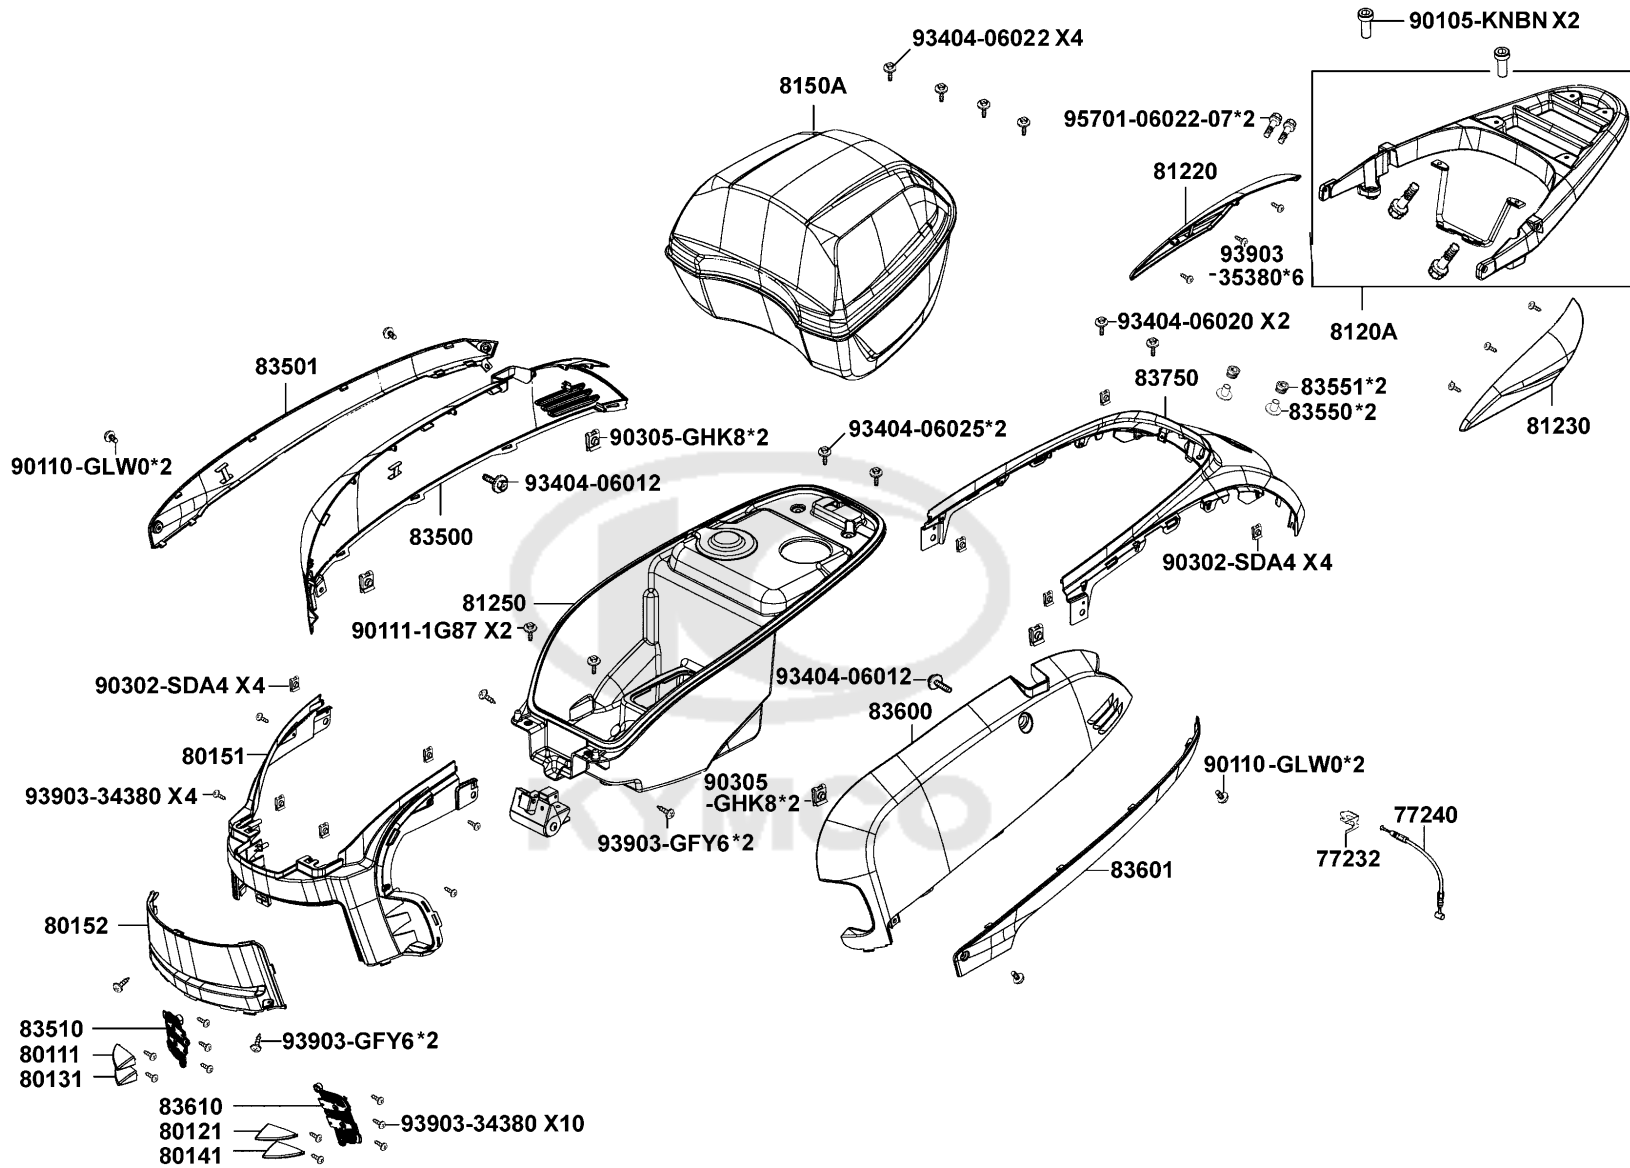

Body Cover Luggage Box