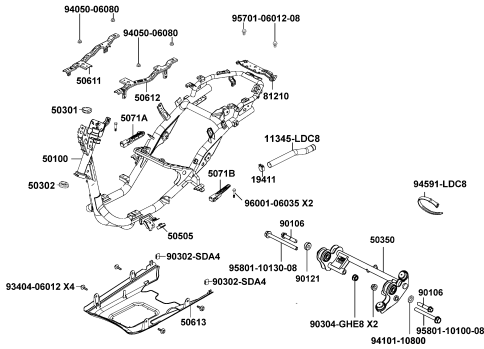

F20 Frame Body