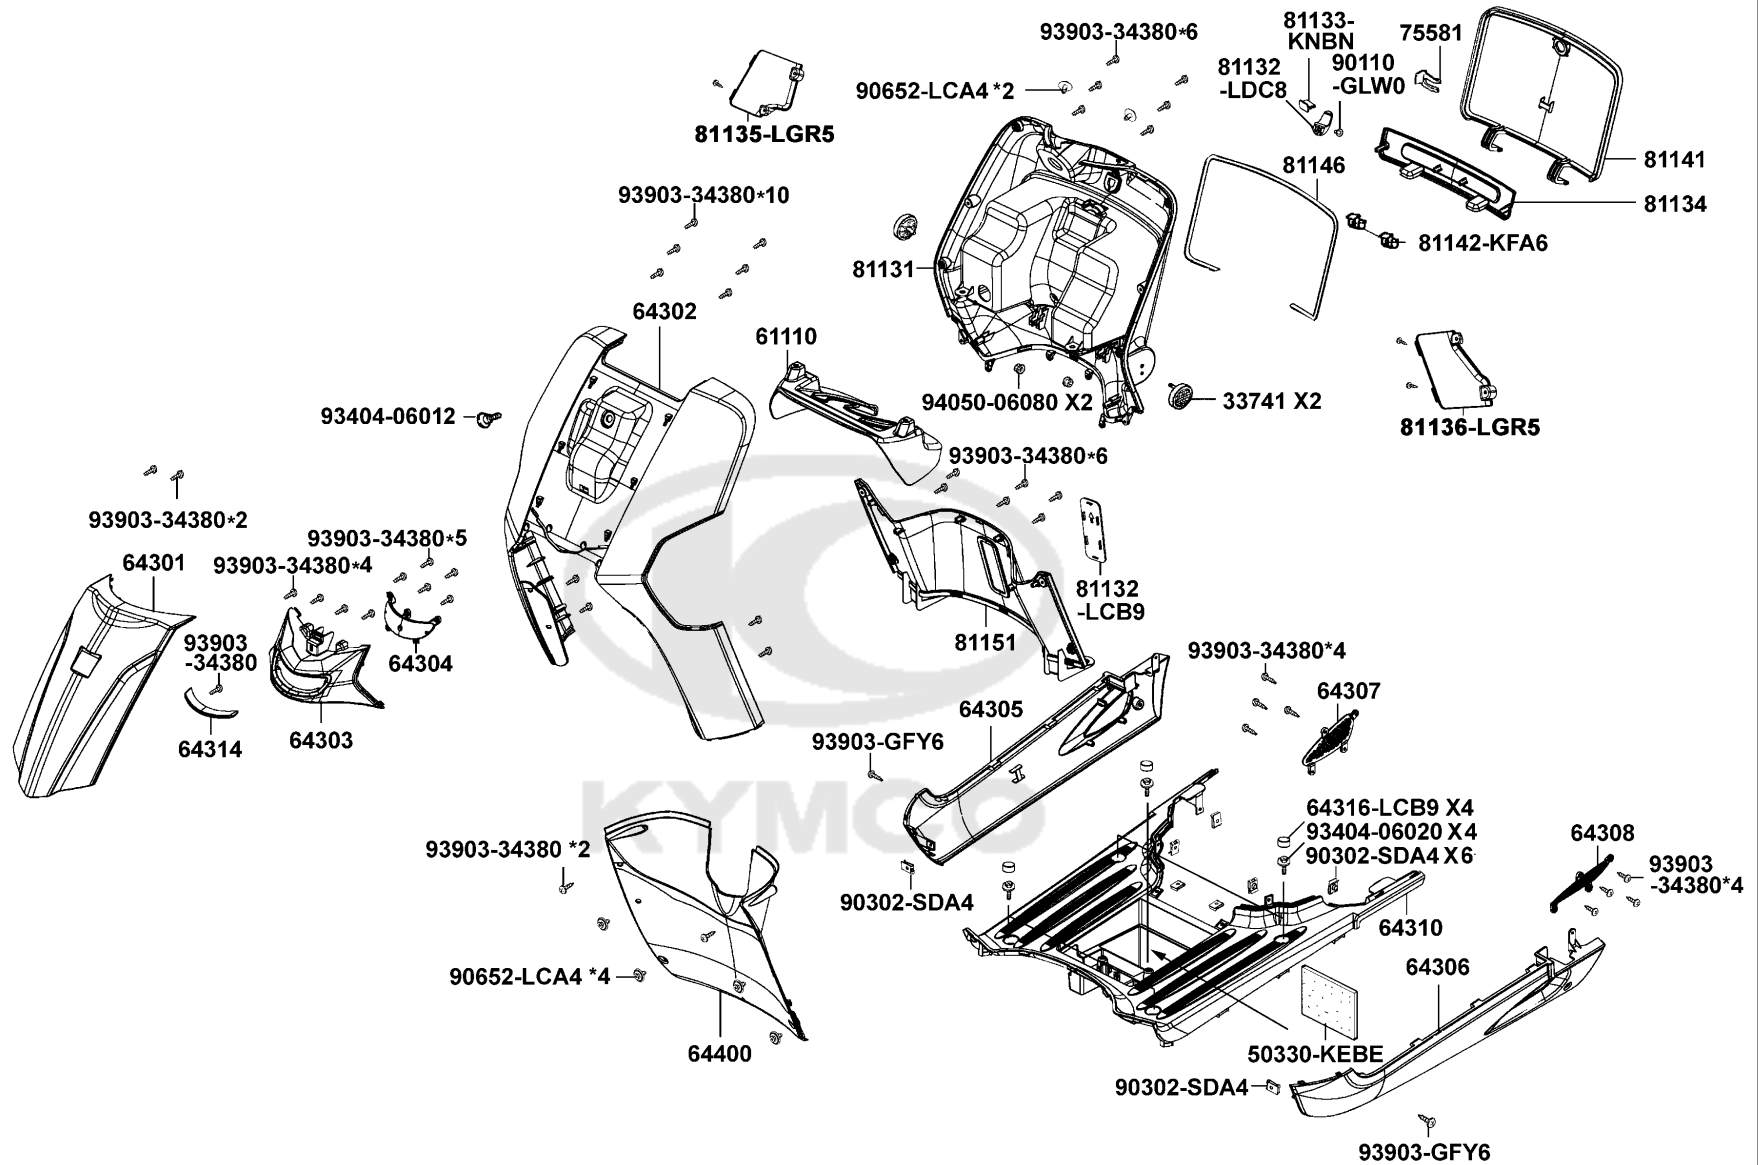

F05

Front Cover Front Fender