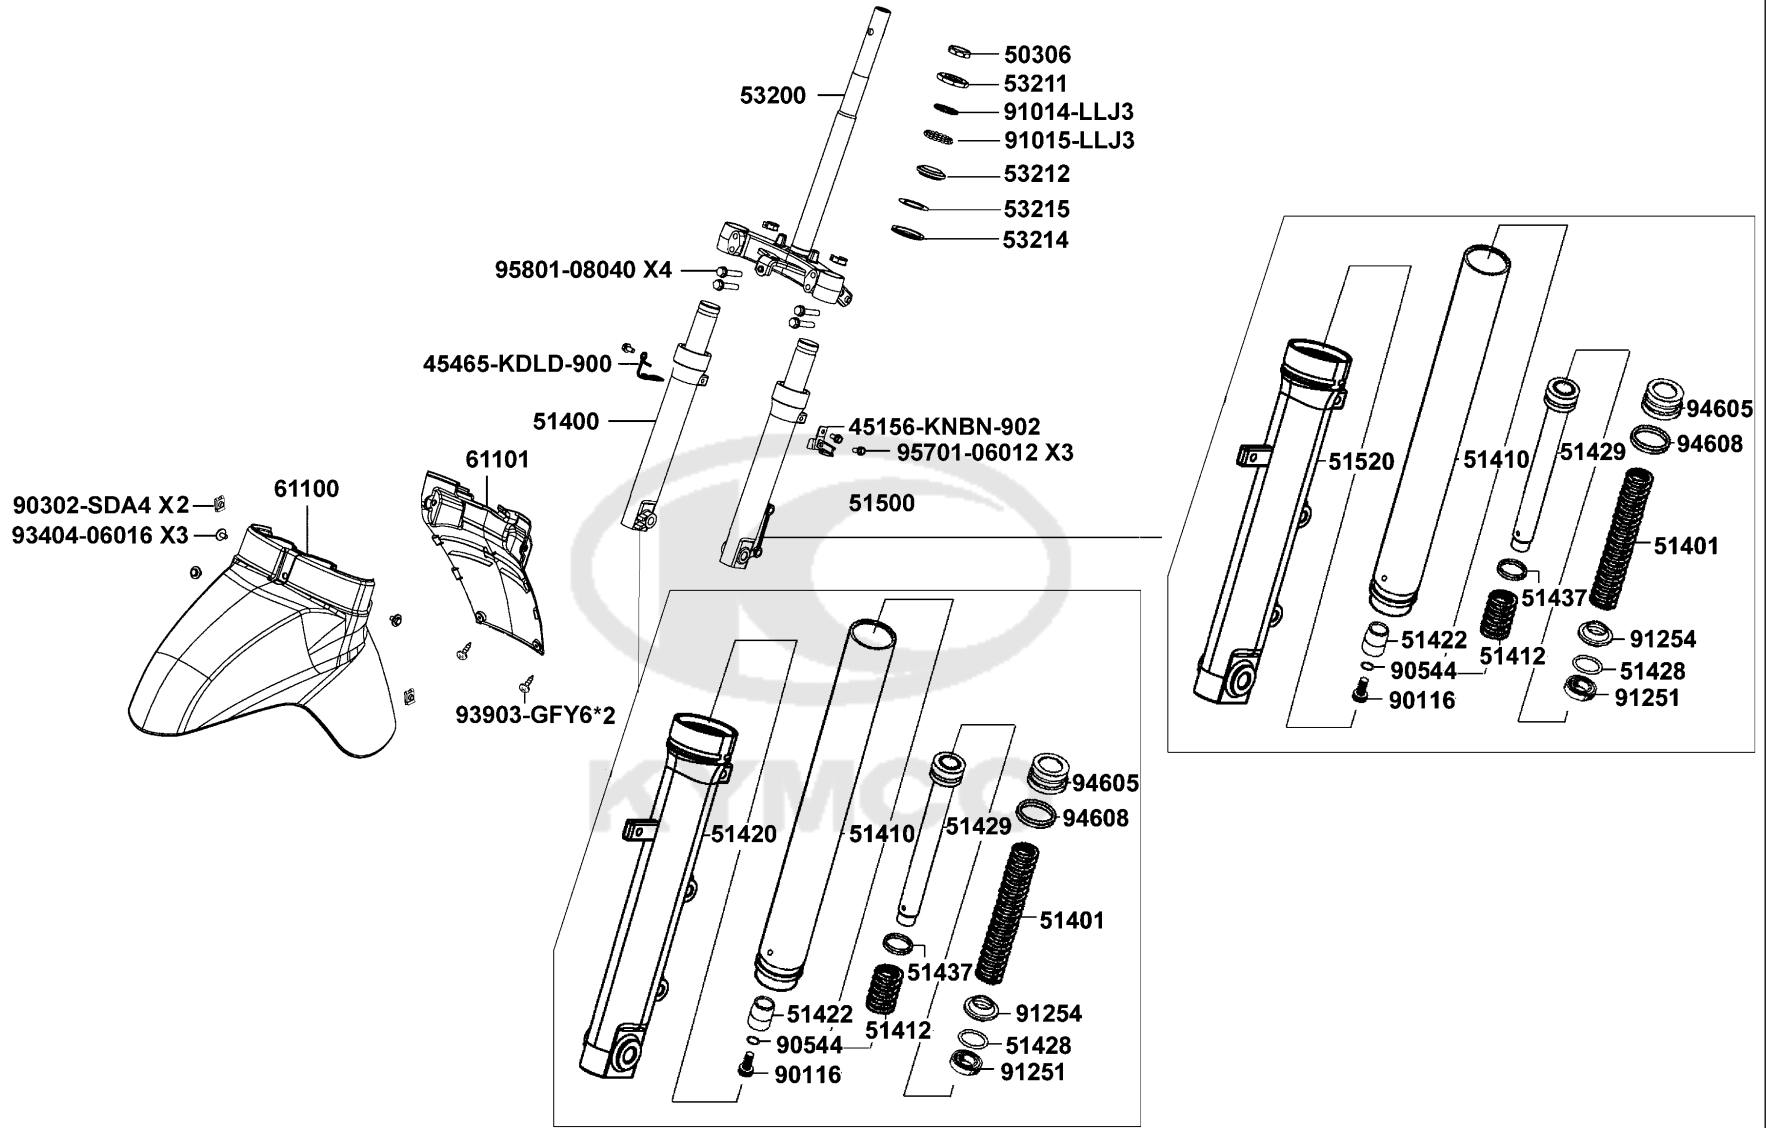

F06

Stem Steering Front Cushion