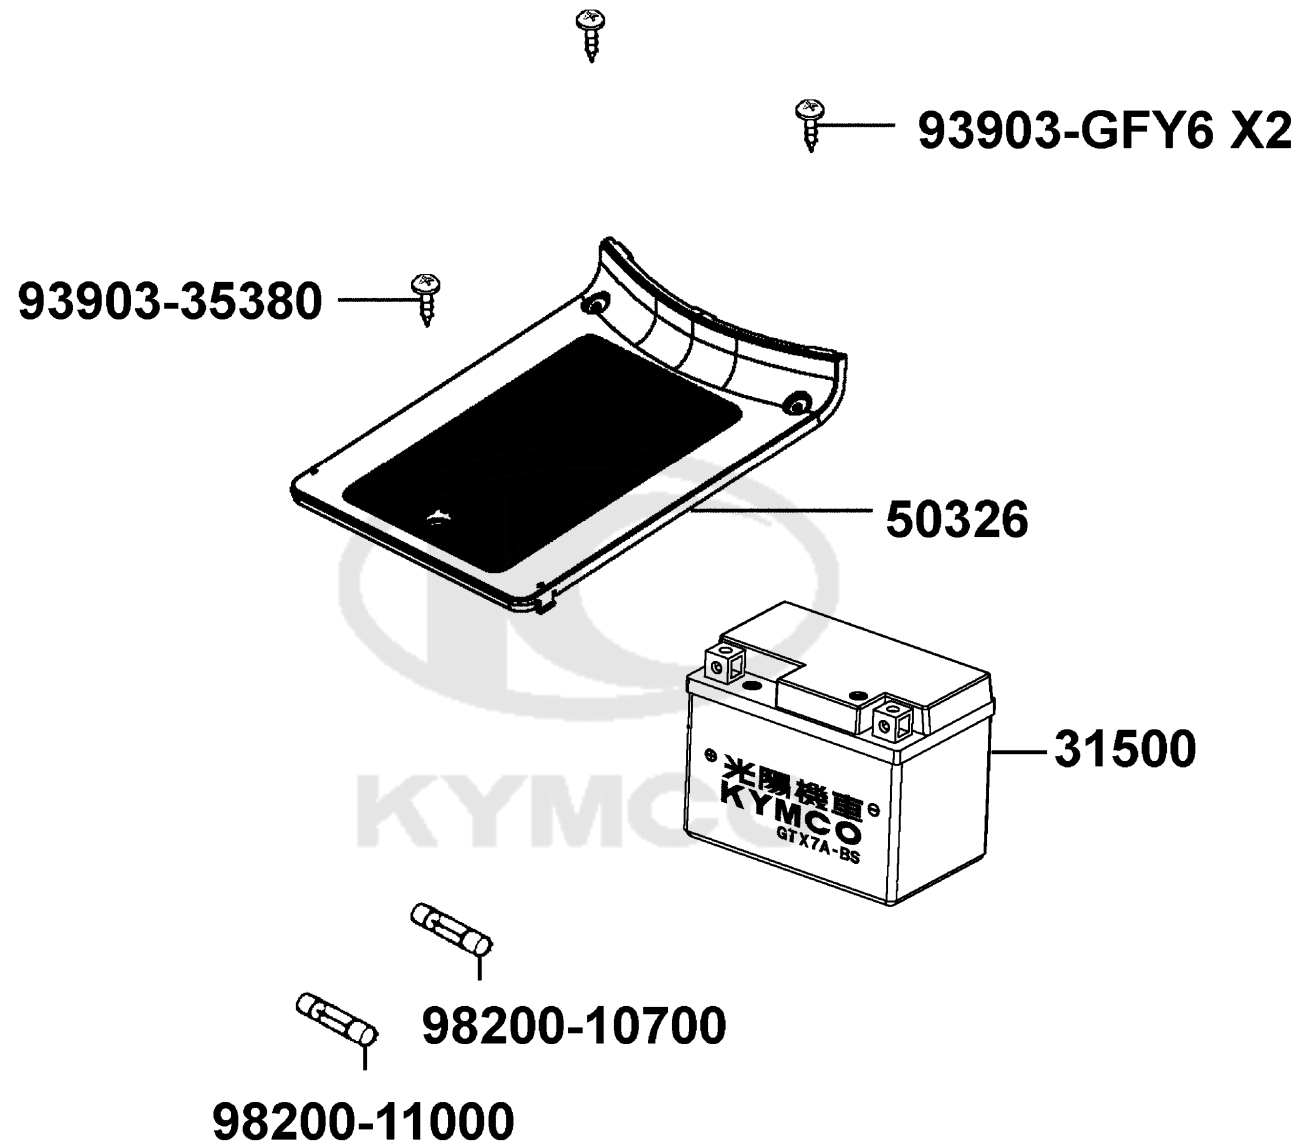

F11

Battery