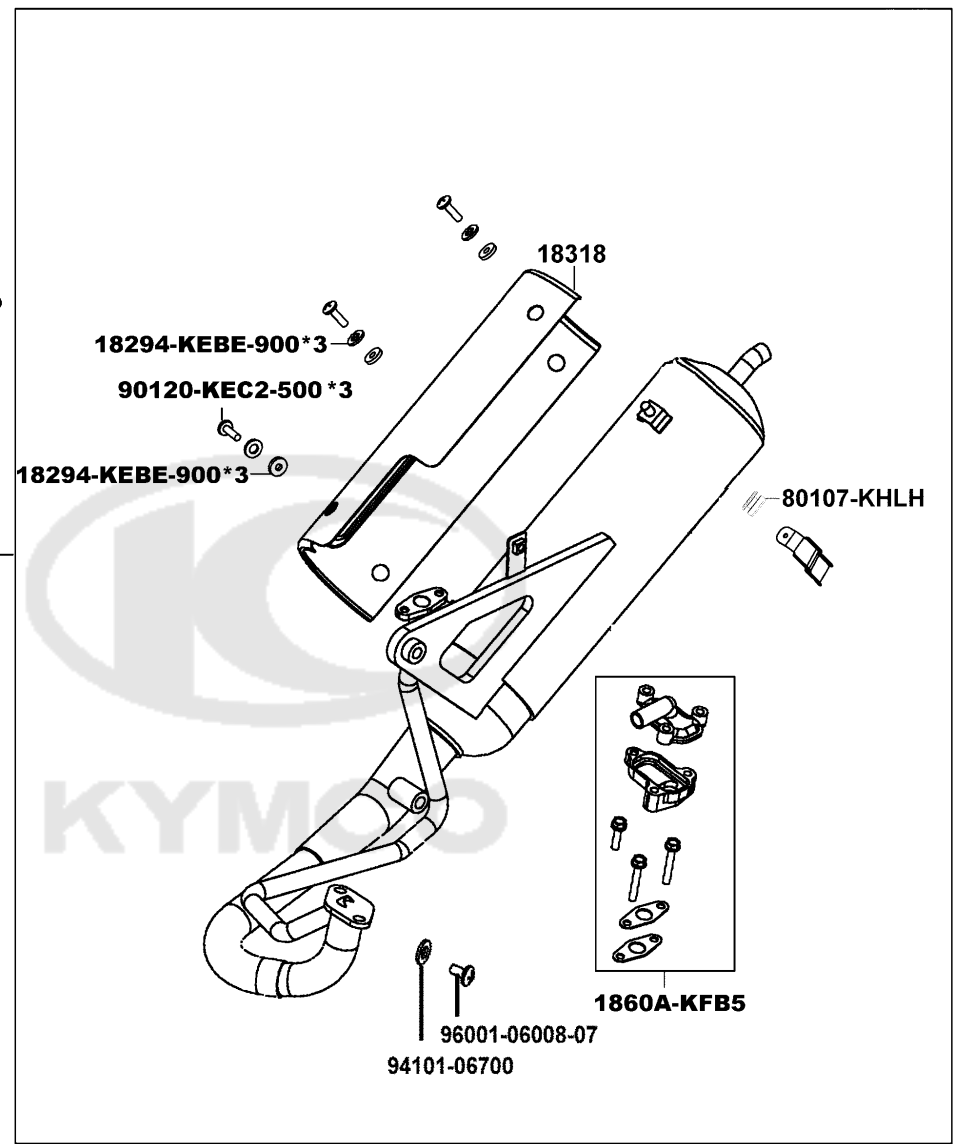

F14

Exhaust Muffler

95801-08050-07

95701-08035-07

90301
18291

1830A