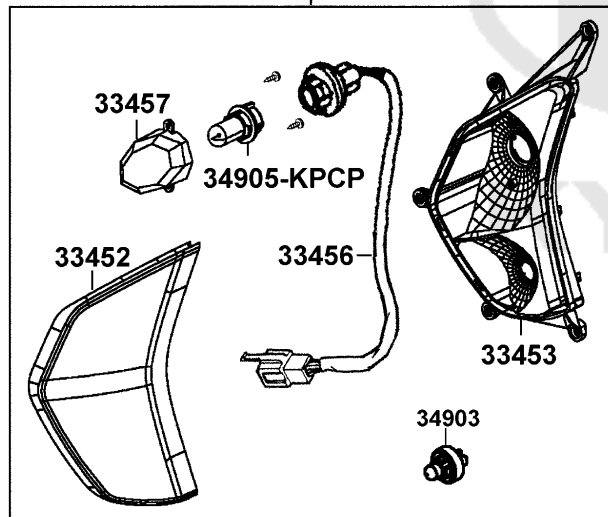

F17

Front Winker

33400
33450

93903-34380 X14
90305-GHK8

90305-GHK8

Sales mark	Ref no	Part no	Description	Reg description	Regd no	F17
	33400	33400-LGR5-E10	WINKER ASSY R FR	WINKER ASSY R FR	1	
	33402	33402-LGR5-E10	LENS R FR WINKER	LENS R FR WINKER	1	
	33403	33403-LGR5-E10	BASE R FR WINKER	BASE R FR WINKER	1	
	33406	33406-LGR5-E10	SOCKET COMP R FR WINKER	SOCKET COMP R FR WINKER	1	
	33407	33407-LGR5-E10	INNER LENS L WINKER	INNER LENS L WINKER	1	
	33450	33450-LGR5-E10	WINKER ASSY L FR	WINKER ASSY L FR	1	
	33452	33452-LGR5-E10	LENS L FR WINKER	LENS L FR WINKER	1	
	33453	33453-LGR5-E10	BASE L FR WINKER	BASE L FR WINKER	1	
	33456	33456-LGR5-E10	SOCKET COMP L FR WINKER	SOCKET COMP L FR WINKER	1	
	33457	33457-LGR5-E10	INNER LENS L WINKER	INNER LENS L WINKER	1	
	33600	33600-LGR5-E10	WINKER ASSY R RR	WINKER ASSY R RR	1	
	33602	33602-LGR5-E10	LENS R RR WINKER	LENS R RR WINKER	1	
	33603	33603-LGR5-E10	BASE R RR WINKER	BASE R RR WINKER	1	
	33606	33606-LGR5-E10	SOCKET COMP R RR WINKER	SOCKET COMP R RR WINKER	1	
	33650	33650-LGR5-E10	WINKER SET L RR	WINKER SET L RR	1	
	33652	33652-LGR5-E10	LENS L RR WINKER	LENS L RR WINKER	1	
	33653	33653-LGR5-E10	BASE L RR WINKER	BASE L RR WINKER	1	
	33656	33656-LGR5-E10	SOCKET COMP L RR WINKER	SOCKET COMP L RR WINKER	1	
	34903	34903-LDC8-E10	BULB POSITION	BULB POSITION	2	
#	34905-KPCP	34905-KPCP-C00	BULB WINKER	BULB WINKER	1	