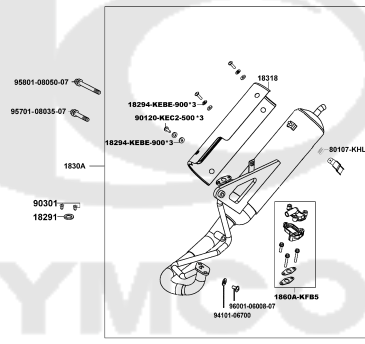

F14 Exhaust Muffler