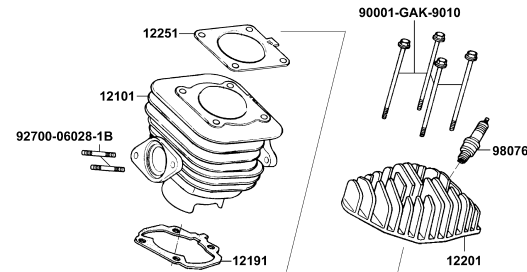

E02 Cylinder Head