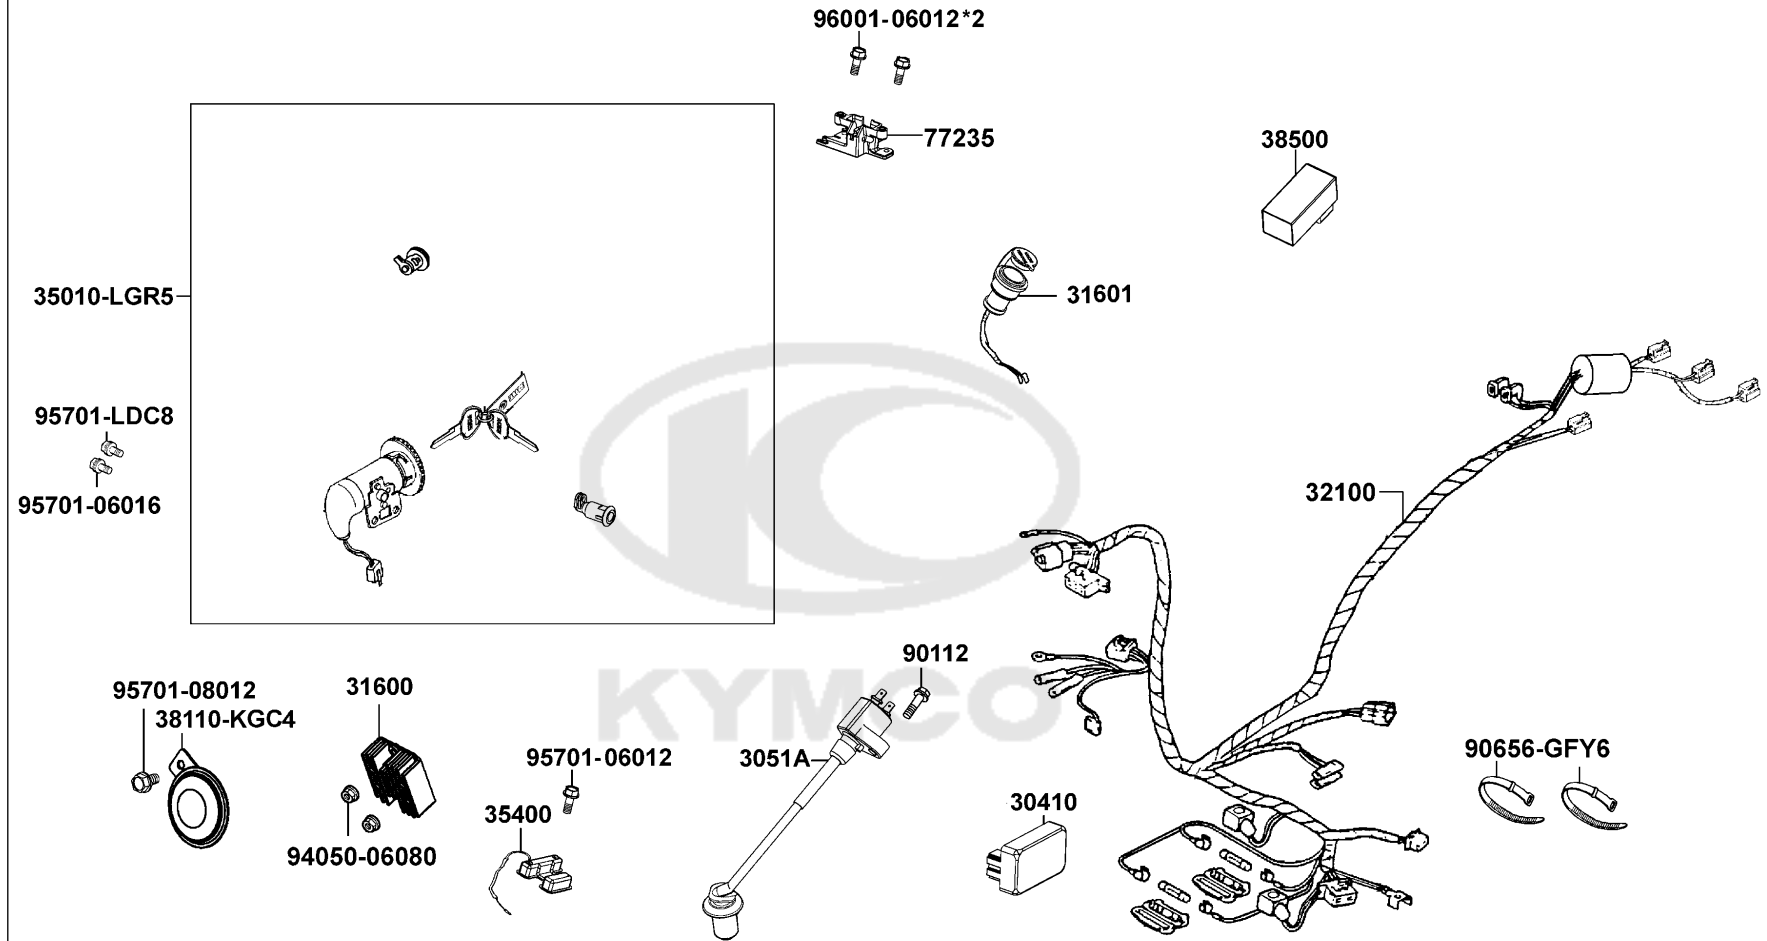

F19

Wire Harness