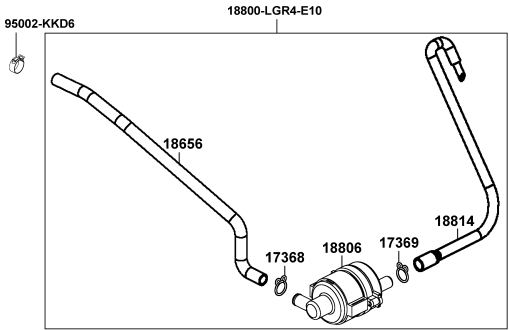

F22 Emblem Stripe

E01

Crank Case

Sales mark	Ref no	Part no	Description	Reg description	Regd no	E01
	11100	11100-KGB5-900	CRANK CASE COMP RIGHT	CRANK CASE COMP RIGHT	1	
	11102	11102-1G87-C00	RUB BUSH ENG HANGER	RUB BUSH ENG HANGER	1	
#	11200	11200-KEB7-325	CRANK CASE SET LEFT	CRANK CASE SET LEFT	1	
	11203	11203-GGC7-301	UNDER RUBBER BUSH REAR CUSHION	UNDER RUBBER BUSH REAR CUSHION	1	
#	11205-GHAH	11205-GHAH-C00	BUSH 8*12*8	BUSH 8*12*8	1	
	11205-KED5	11205-KED5-C00	BUSH M STAND	BUSH M STAND	1	
	11208	11208-GKAK-C00	CLAMPER CARB DRAIN	CLAMPER CARB DRAIN	1	
#	14100	14100-KEB7-C00	VALVE COMP REED	VALVE COMP REED	1	
	15100	15100-KEB7-E00	PUMP ASSY OIL	PUMP ASSY OIL	1	
#	15110	15110-KEB7-C00	PLATE OIL PUMP SET	PLATE OIL PUMP SET	1	
	1551A	1551A-LCD1-E00	TUBE ASSY OIL PUMP ASSY	TUBE ASSY OIL PUMP ASSY	1	
#	1621A	1621A-GKAK-C00	INSULATOR CARB ASSY	INSULATOR CARB ASSY	1	
	17100	17100-KEB7-E00	PIPE COMP INLET	PIPE COMP INLET	1	
#	17111	17111-KEB7-C00	GASKET INLET PIPE A @A	GASKET INLET PIPE A @A	1	
#	17112	17112-KEB7-E90	GASKET INLET PIPE B	GASKET INLET PIPE B	1	
#	55200	55200-LGR4-E11	TUBE ASSY OIL	"TUBE ASSY,OIL"	1	
#	80102	80102-LHM9-E10	STAY A RR TIRE FENDER	STAY A RR TIRE FENDER	1	
	90120	90120-GAR1-J00	SOCKET BOLT SPECIAL 6*28	SOCKET BOLT SPECIAL 6*28	1	
#	90474	90474-3C33-C00	WASHER 8MM (T*2)	WASHER 8MM (T*2)	1	
#	91001	91001-GLW0-C00	BRG BALL RADIAL6204	BRG BALL RADIAL6204	1	