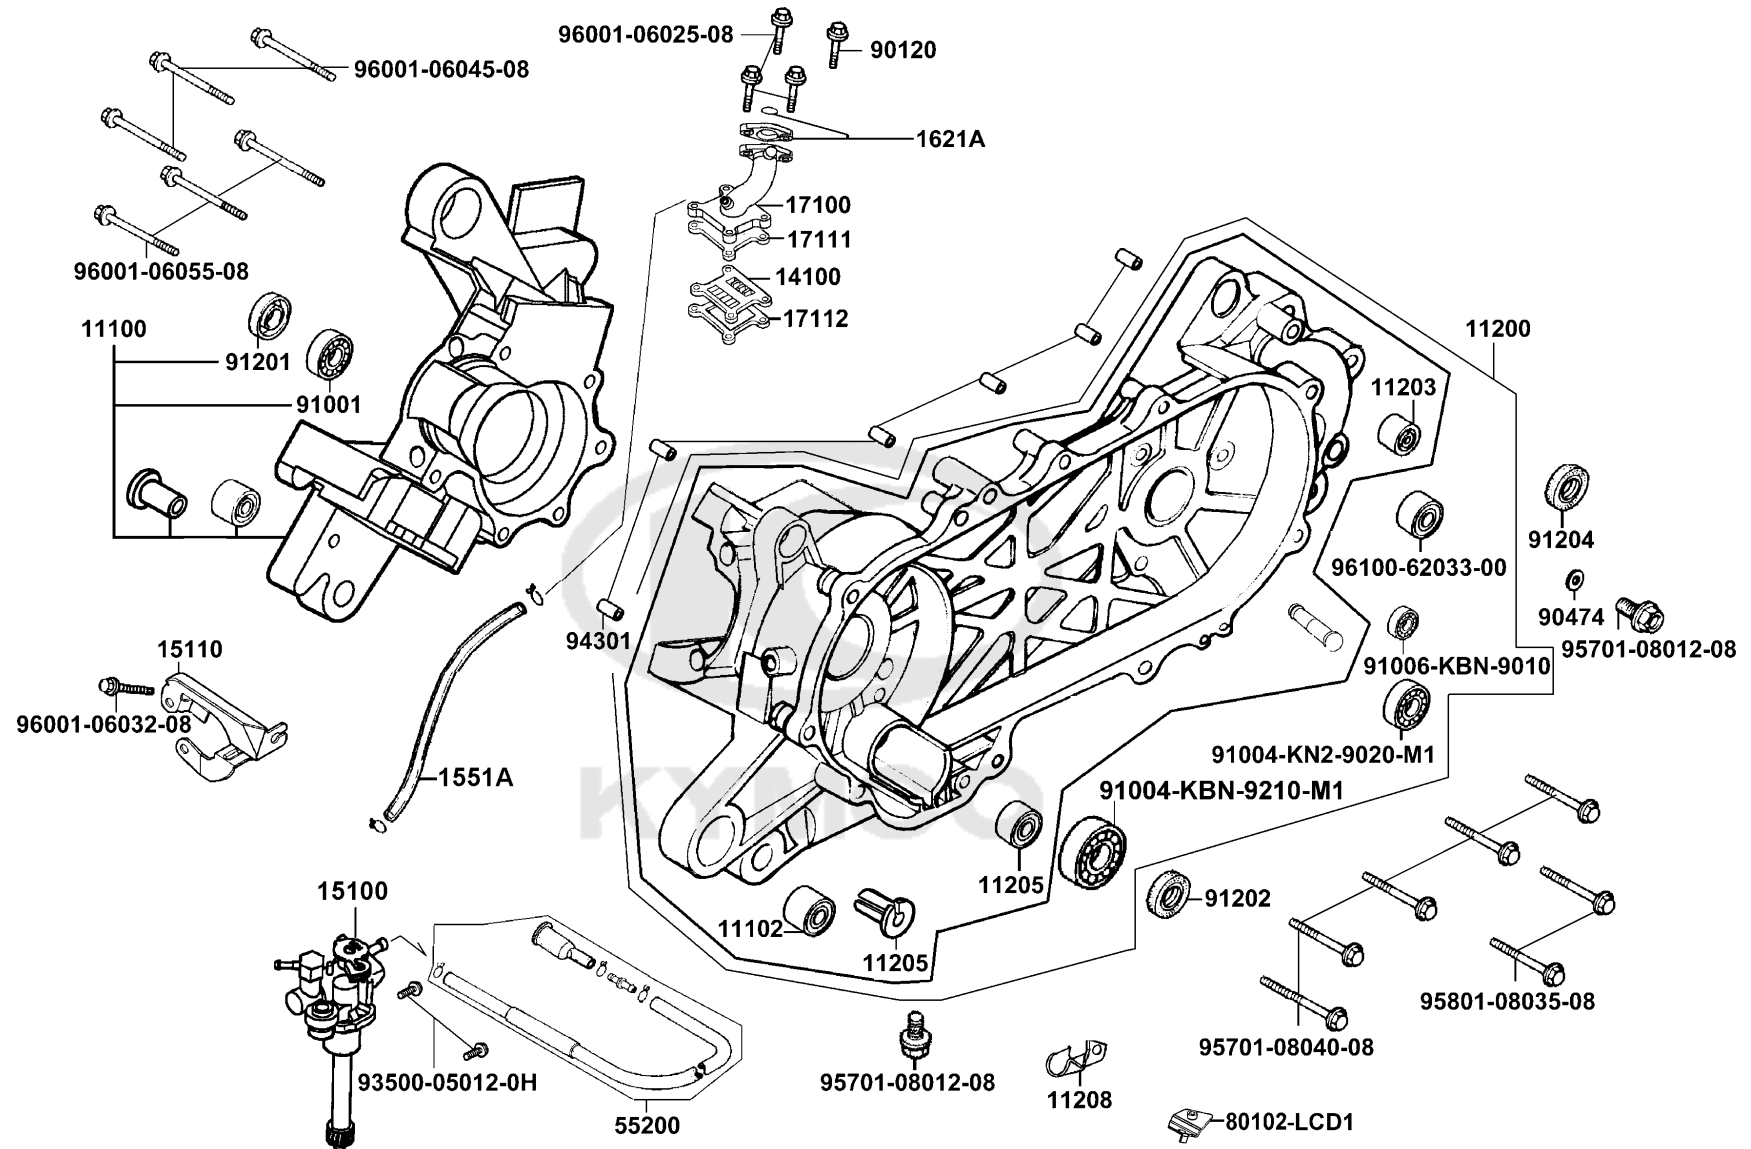

E01

Crank Case