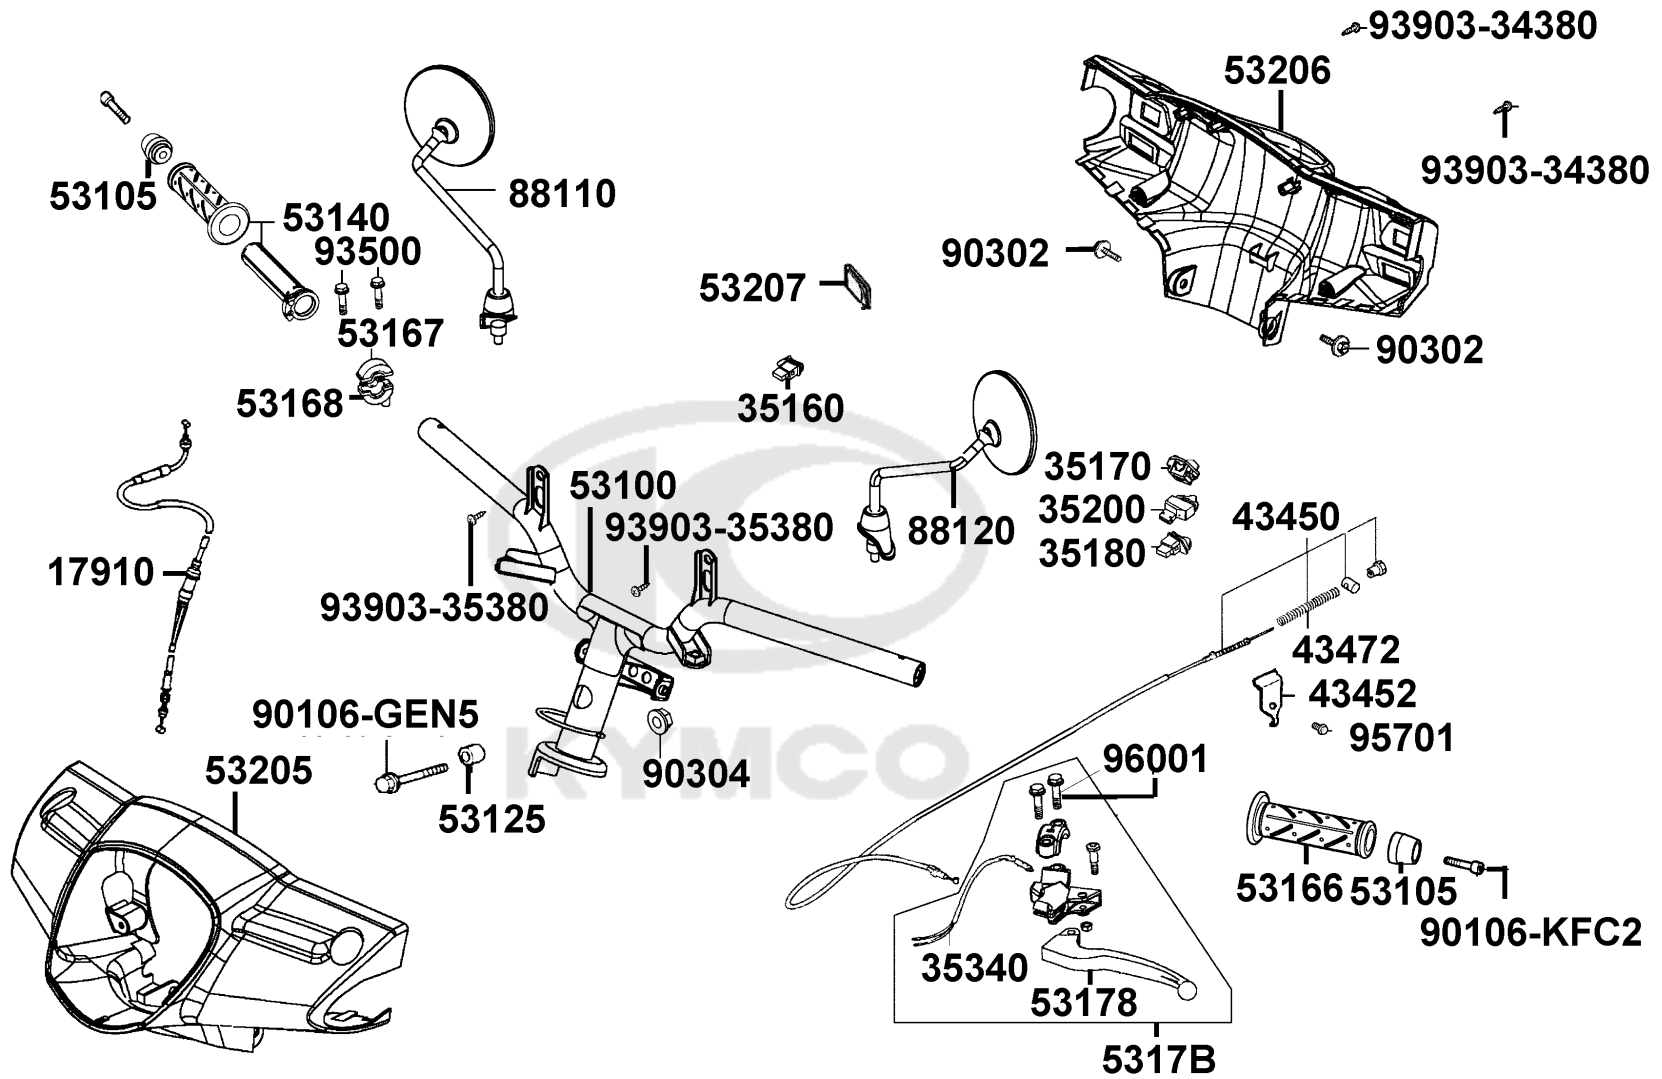

F03

Handle Steering Handle Cover