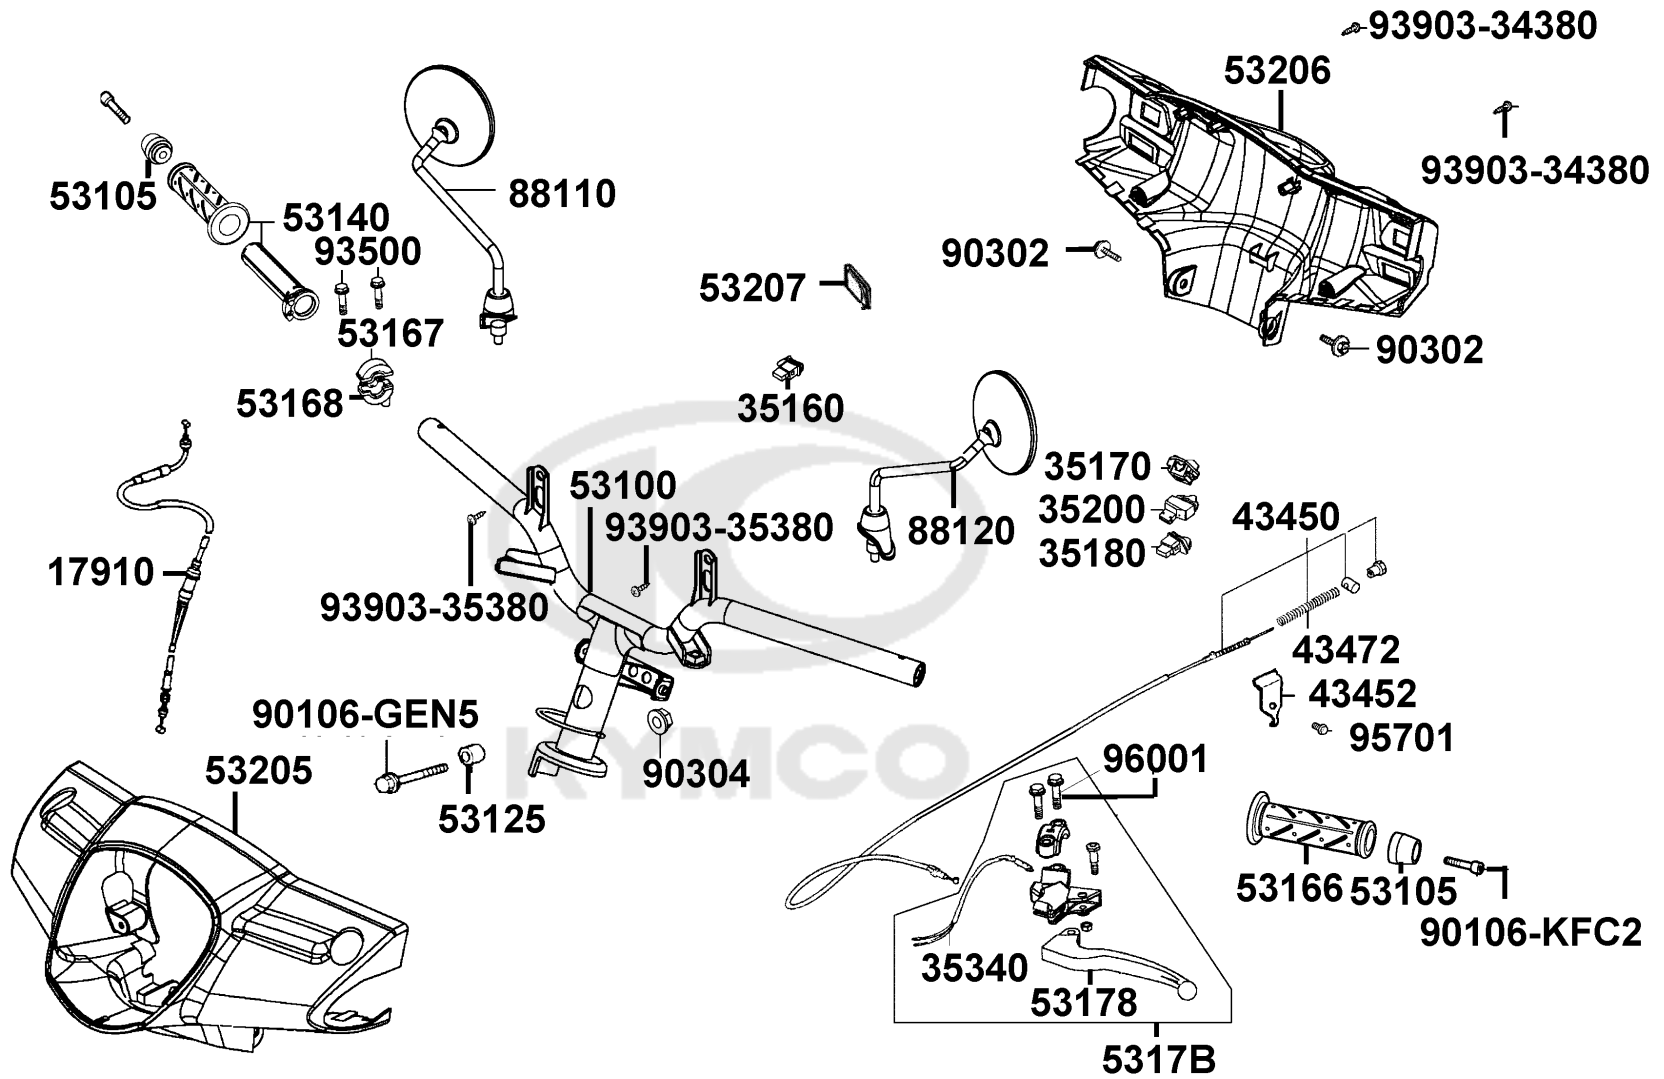

F03

Handle Steering Handle Cover