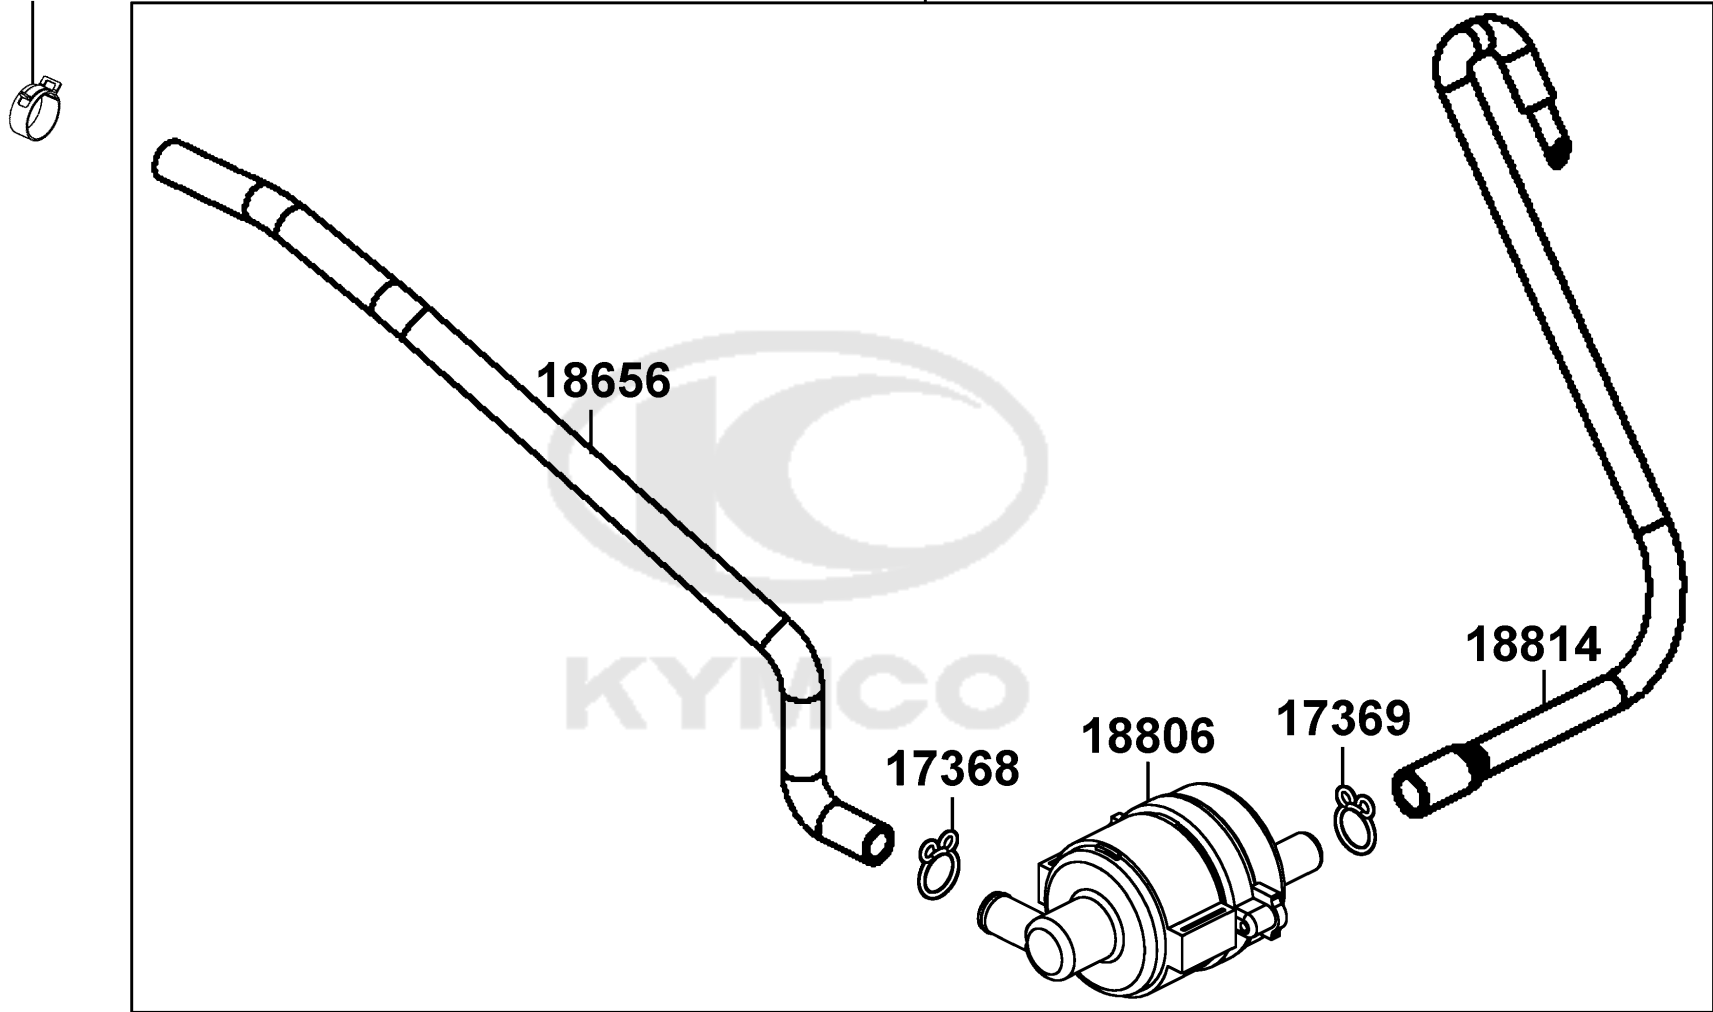

F21

Air Cleaner Two

18800-LGR4-E10

95002-KKD6