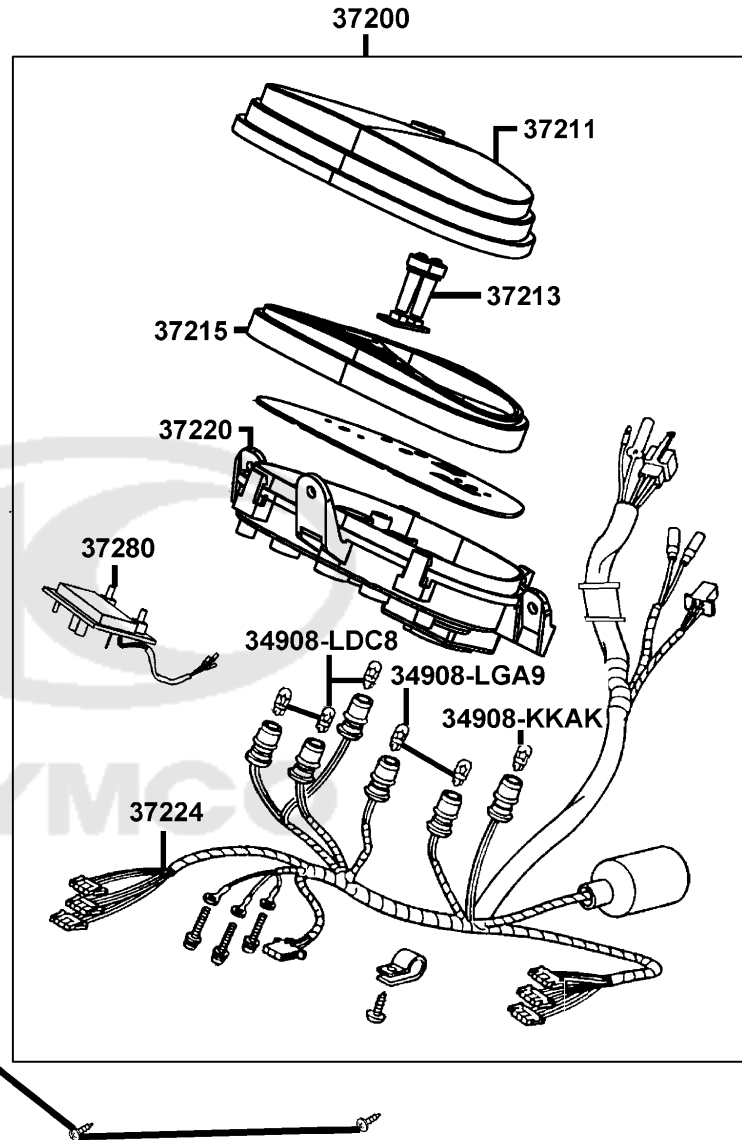

F01

Head Light

Sales mark	Ref no	Part no	Description	Reg description	Regd no	F01
	33100	33100-LGR5-E10	LIGHT ASSY HEAD	LIGHT ASSY HEAD	1	
	33108	33108-LGB5-E10	SOCKET COMP FR COMB	SOCKET COMP FR COMB	1	
	34901	34901-LDC8-E10	BULB HEAD LIGHT	BULB HEAD LIGHT	1	
	93903	93903-25220	SCREW TAPPING 5*12	SCREW TAPPING 5*12	4	
						

93903

Sales mark	Ref no	Part no	Description	Reg description	Regd no	F02
	34908-KKAK	34908-KKAK-C00	BULB WEDGE BASE T6.5(12V.1.7W)	BULB WEDGE BASE T6.5	1	
	34908-LDC8	34908-LDC8-E00	BULB WEDGE BASE T5 12V 1.7W	BULB WEDGE BASE T5 12V 1.7W	1	
	34908-LGA9	34908-LGA9-C10	BULB WEDGE BASE T6.5 12V 3.4W	BULB WEDGE BASE T6.5 12V 3.4W	1	
#	37200	37200-LGR4-EV0	METER ASSY SPEED	METER ASSY SPEED	1	
	37211	37211-LGR4-E10	LENS COMP METER	LENS COMP METER	1	
	37213	37213-LGR4-E10	BUTTON,ADJEST	"BUTTON,ADJEST"	1	
	37215	37215-LGR5-E10	PLATE COSMETIC	PLATE COSMETIC	1	
	37220	37220-LGR5-E10	CASE ASSY METER	CASE ASSY METER	1	
	37224	37224-LGR4-EV0	METER CORD COMP	METER CORD COMP	1	
	37280	37280-LGR5-E10	LCD ASSY CLOCK	"LCD ASSY.,CLOCK"	1	
#	38300	38300-KECE-W10	RELAY ASSY WINKER	RELAY ASSY WINKER	1	
	44830	44830-LDC8-E10	CABLE COMP SPDMT	CABLE COMP SPDMT	1	
	93700	93700-05018-0H	SCREW OVAL 5*18	SCREW OVAL 5*18	1	
	93903	93903-25220	SCREW TAPPING 5*12	SCREW TAPPING 5*12	4	