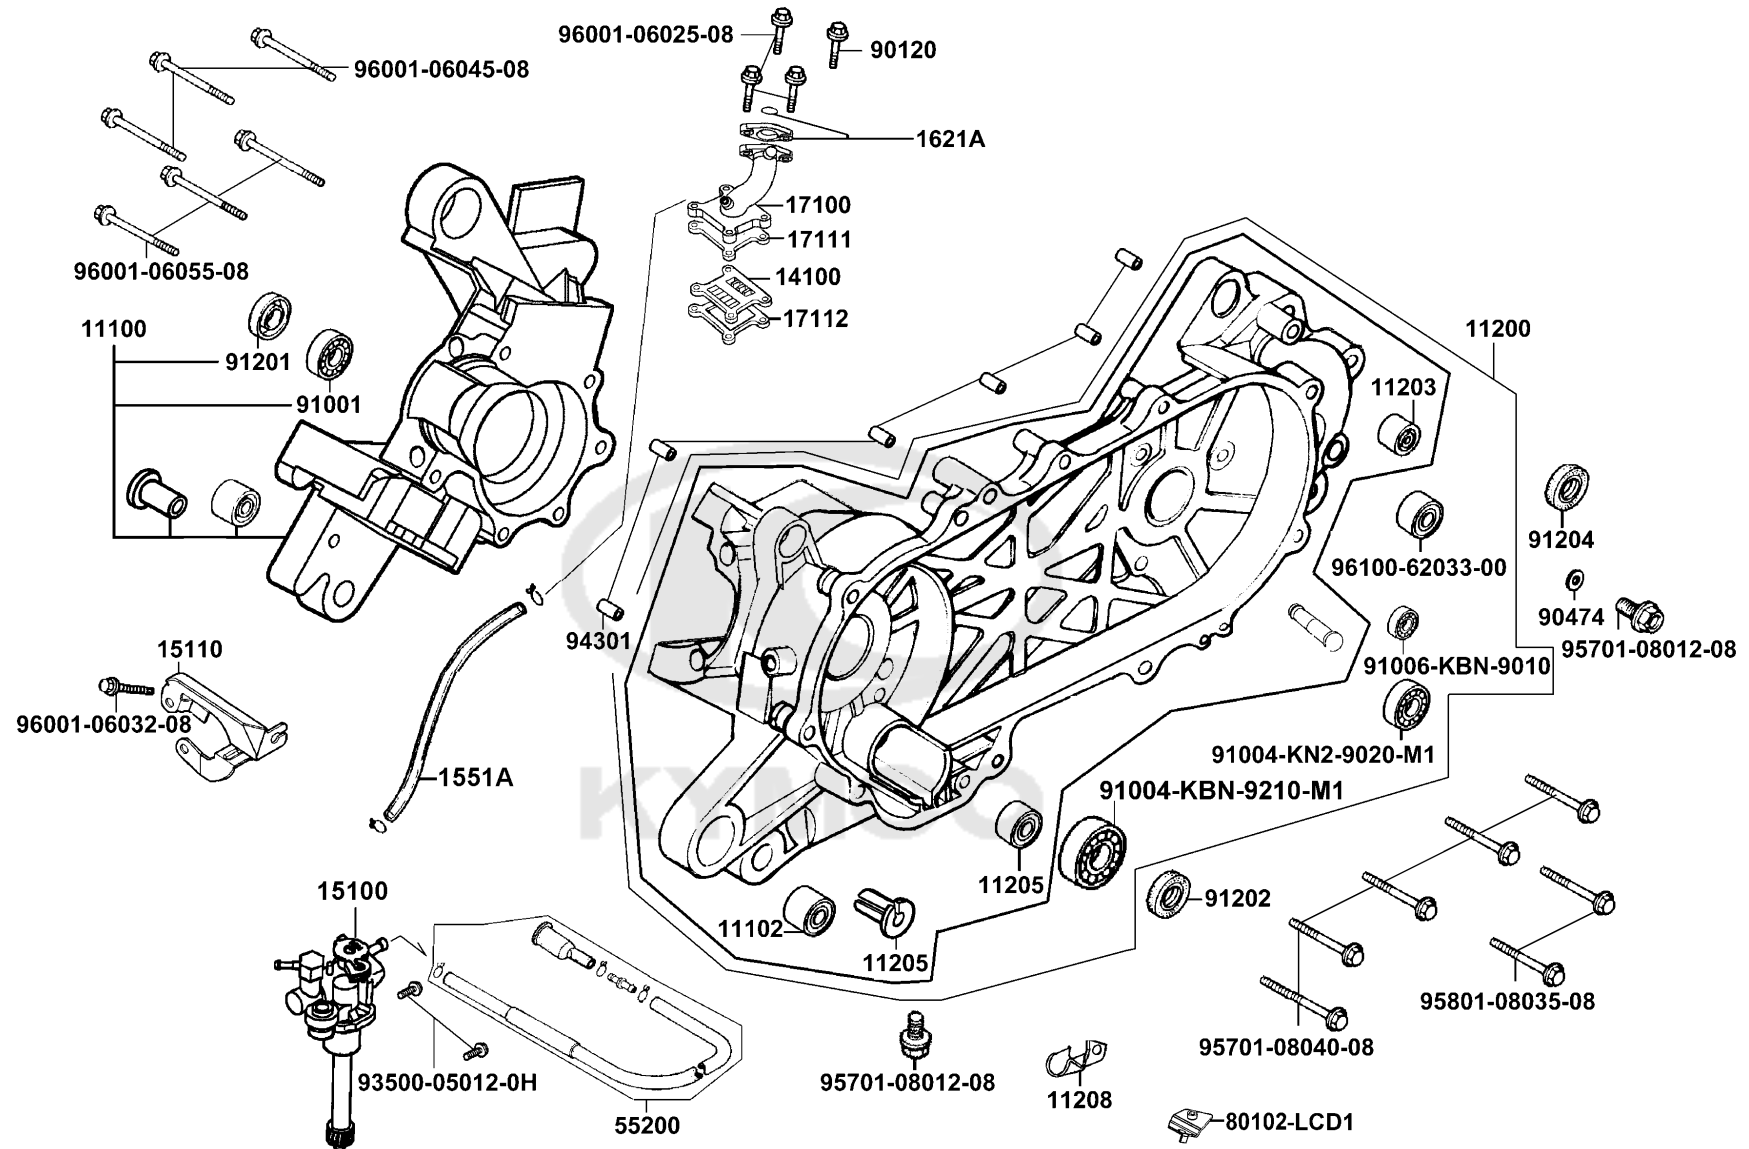

E01

Crank Case