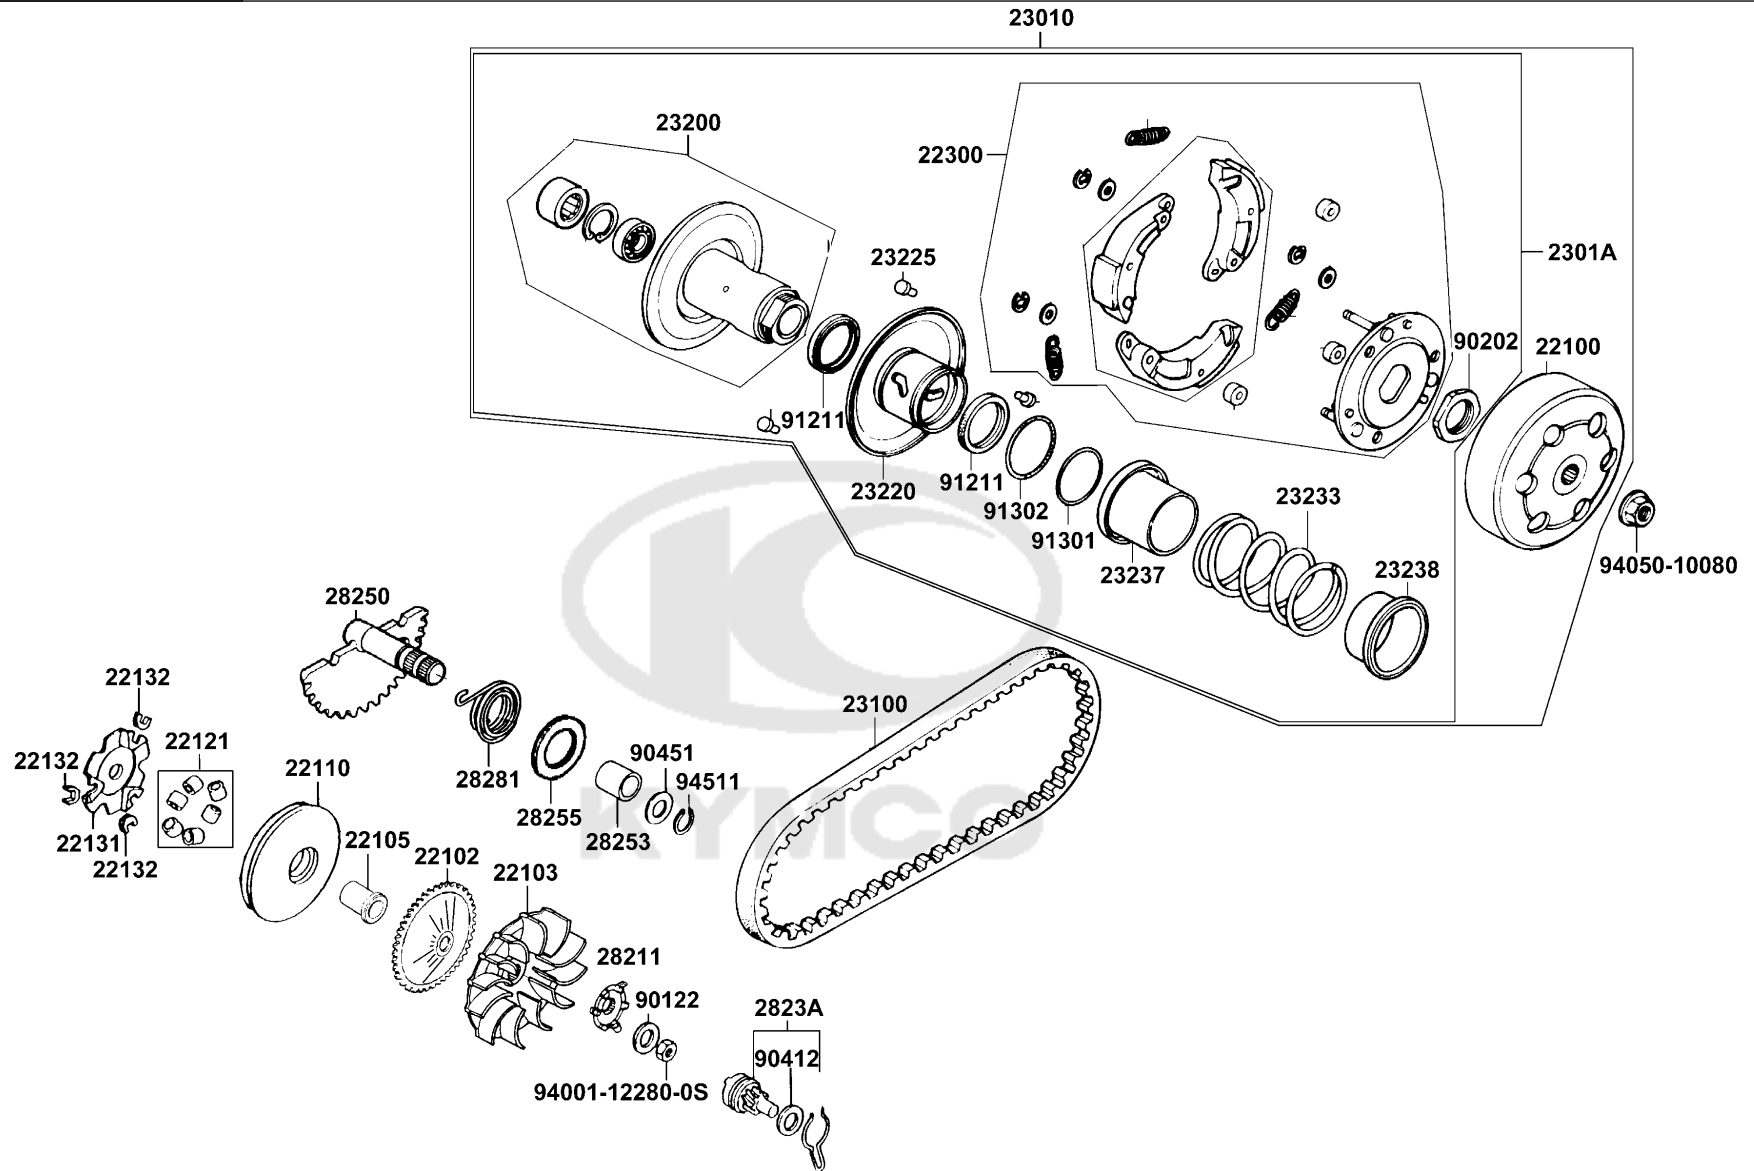

E05

Driven Pulley