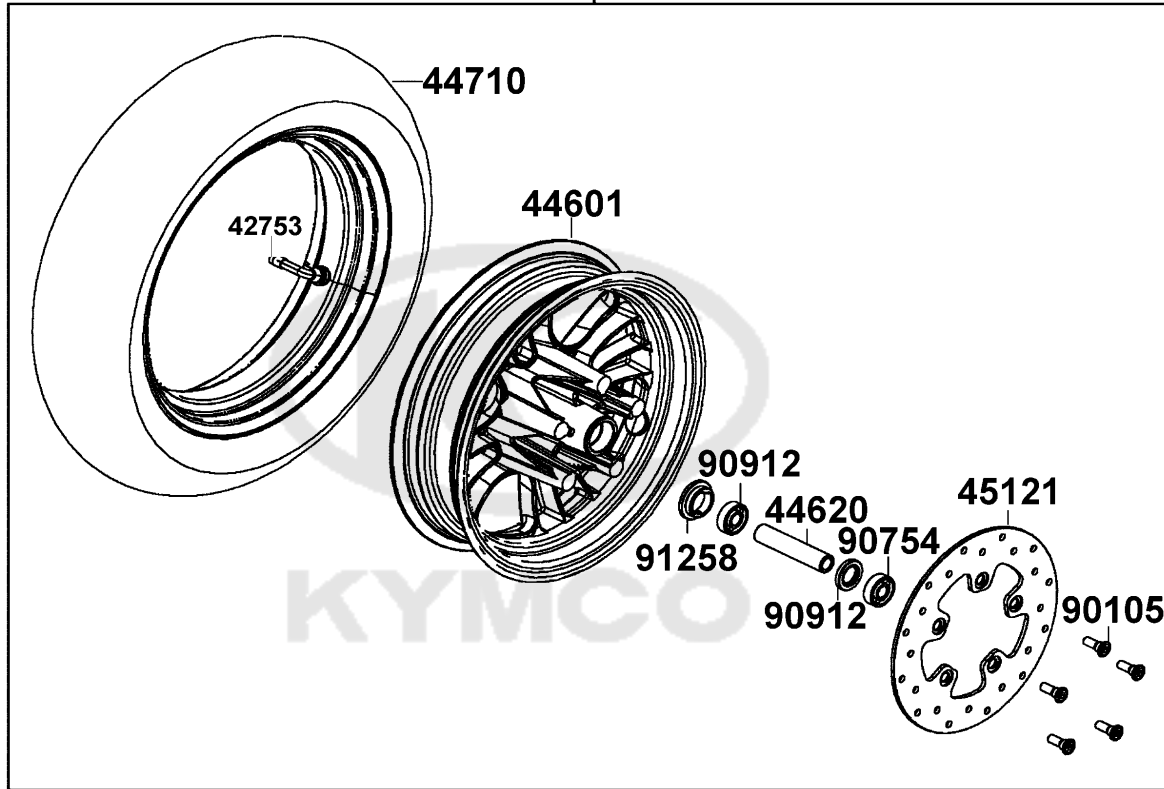

F07

Front Wheel

90306

44800

44600

44311

90121