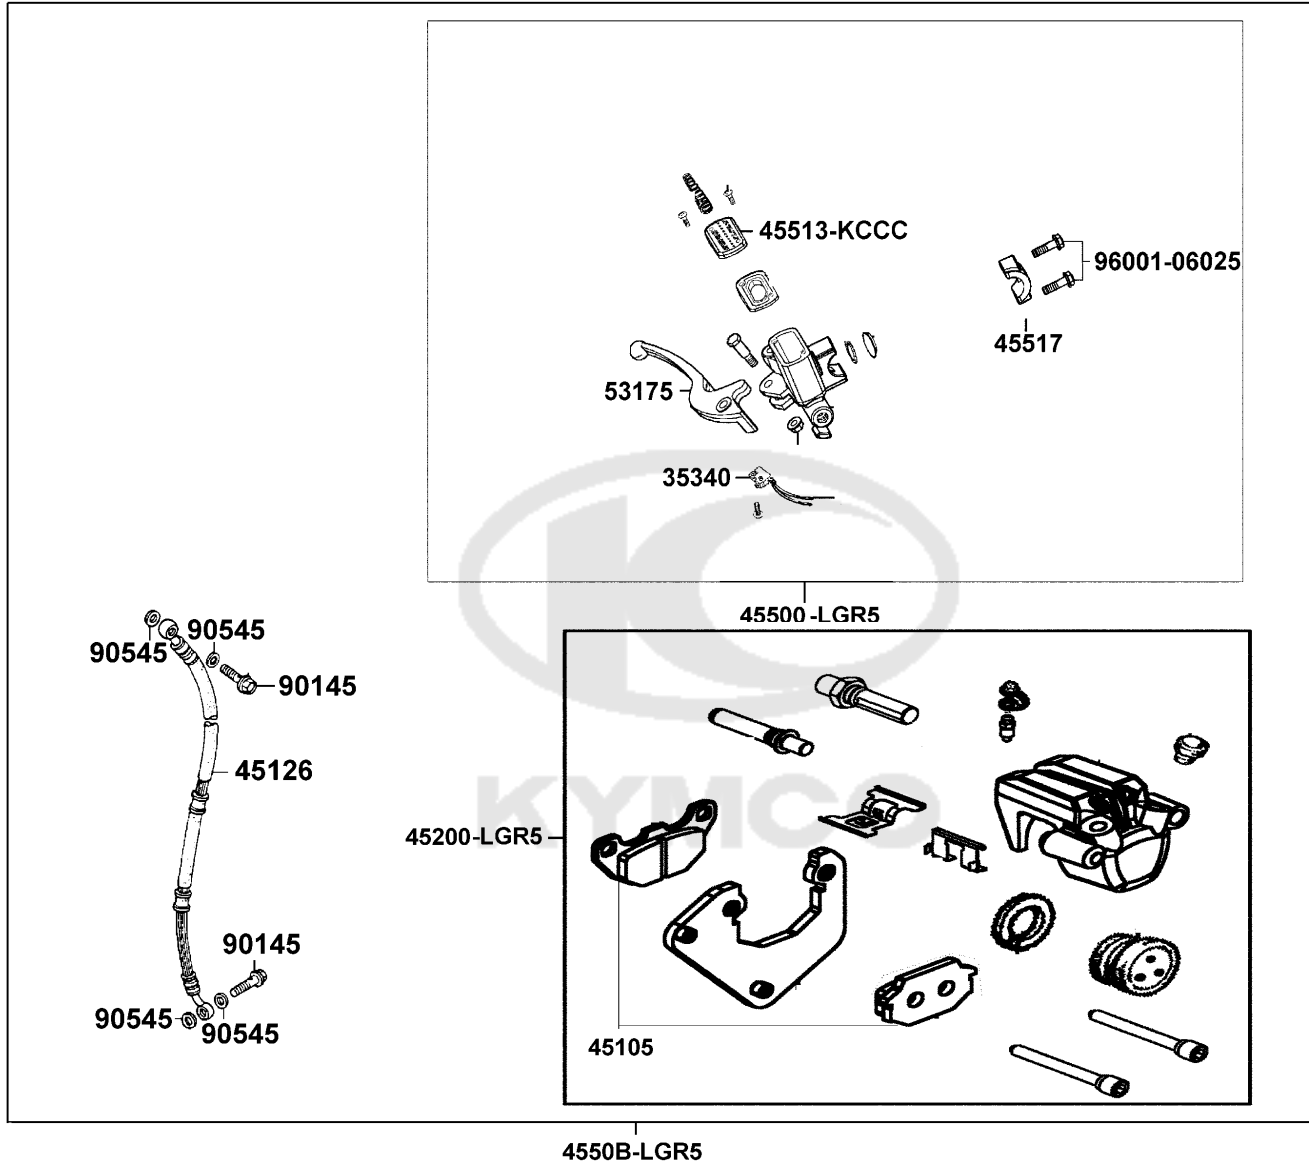

F04

Brake Master Cylinder

90131-GLW0 X2