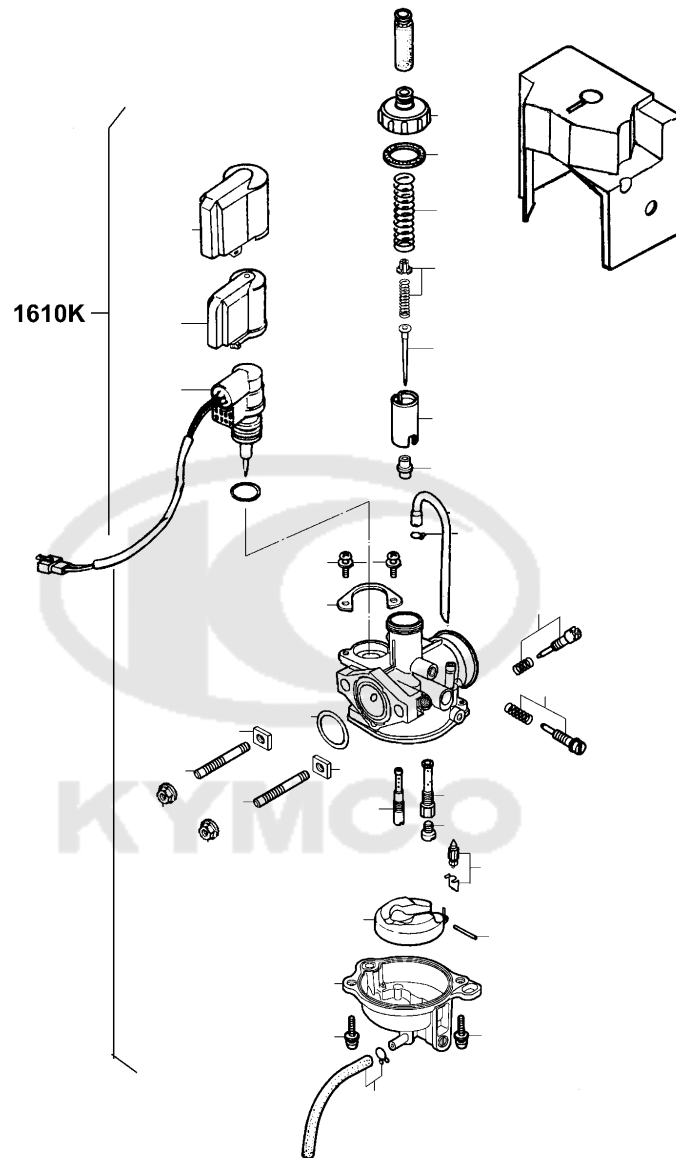

E09

Carburetor