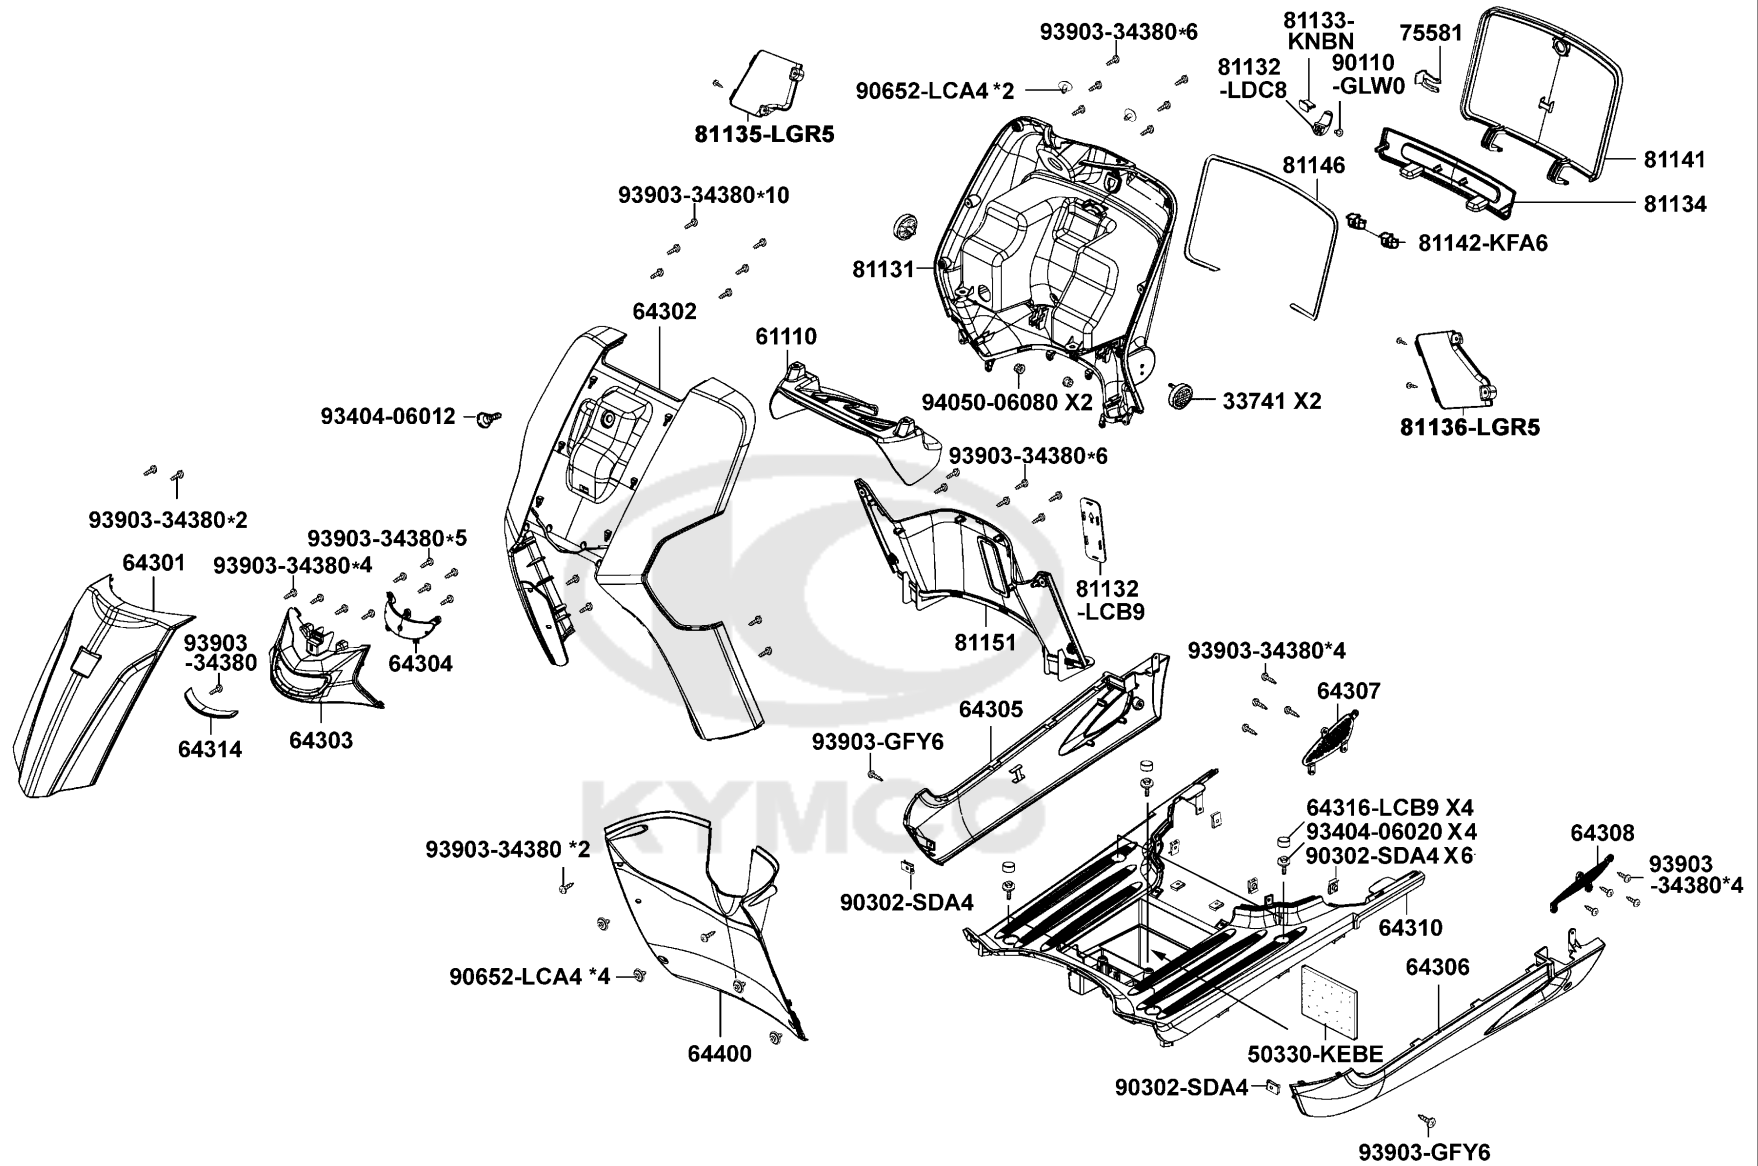

F05

Front Cover Front Fender