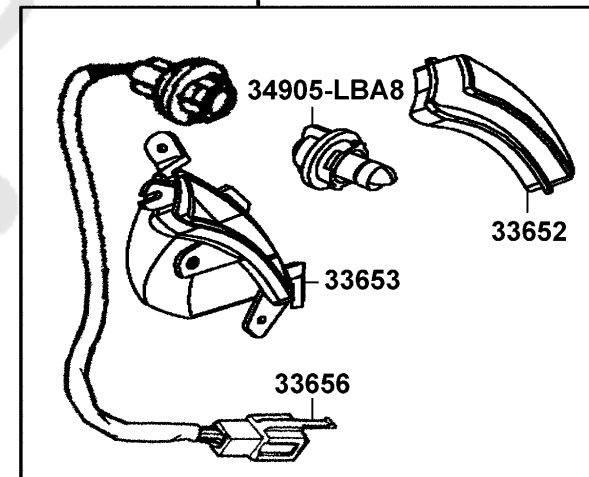

90305-GHK8