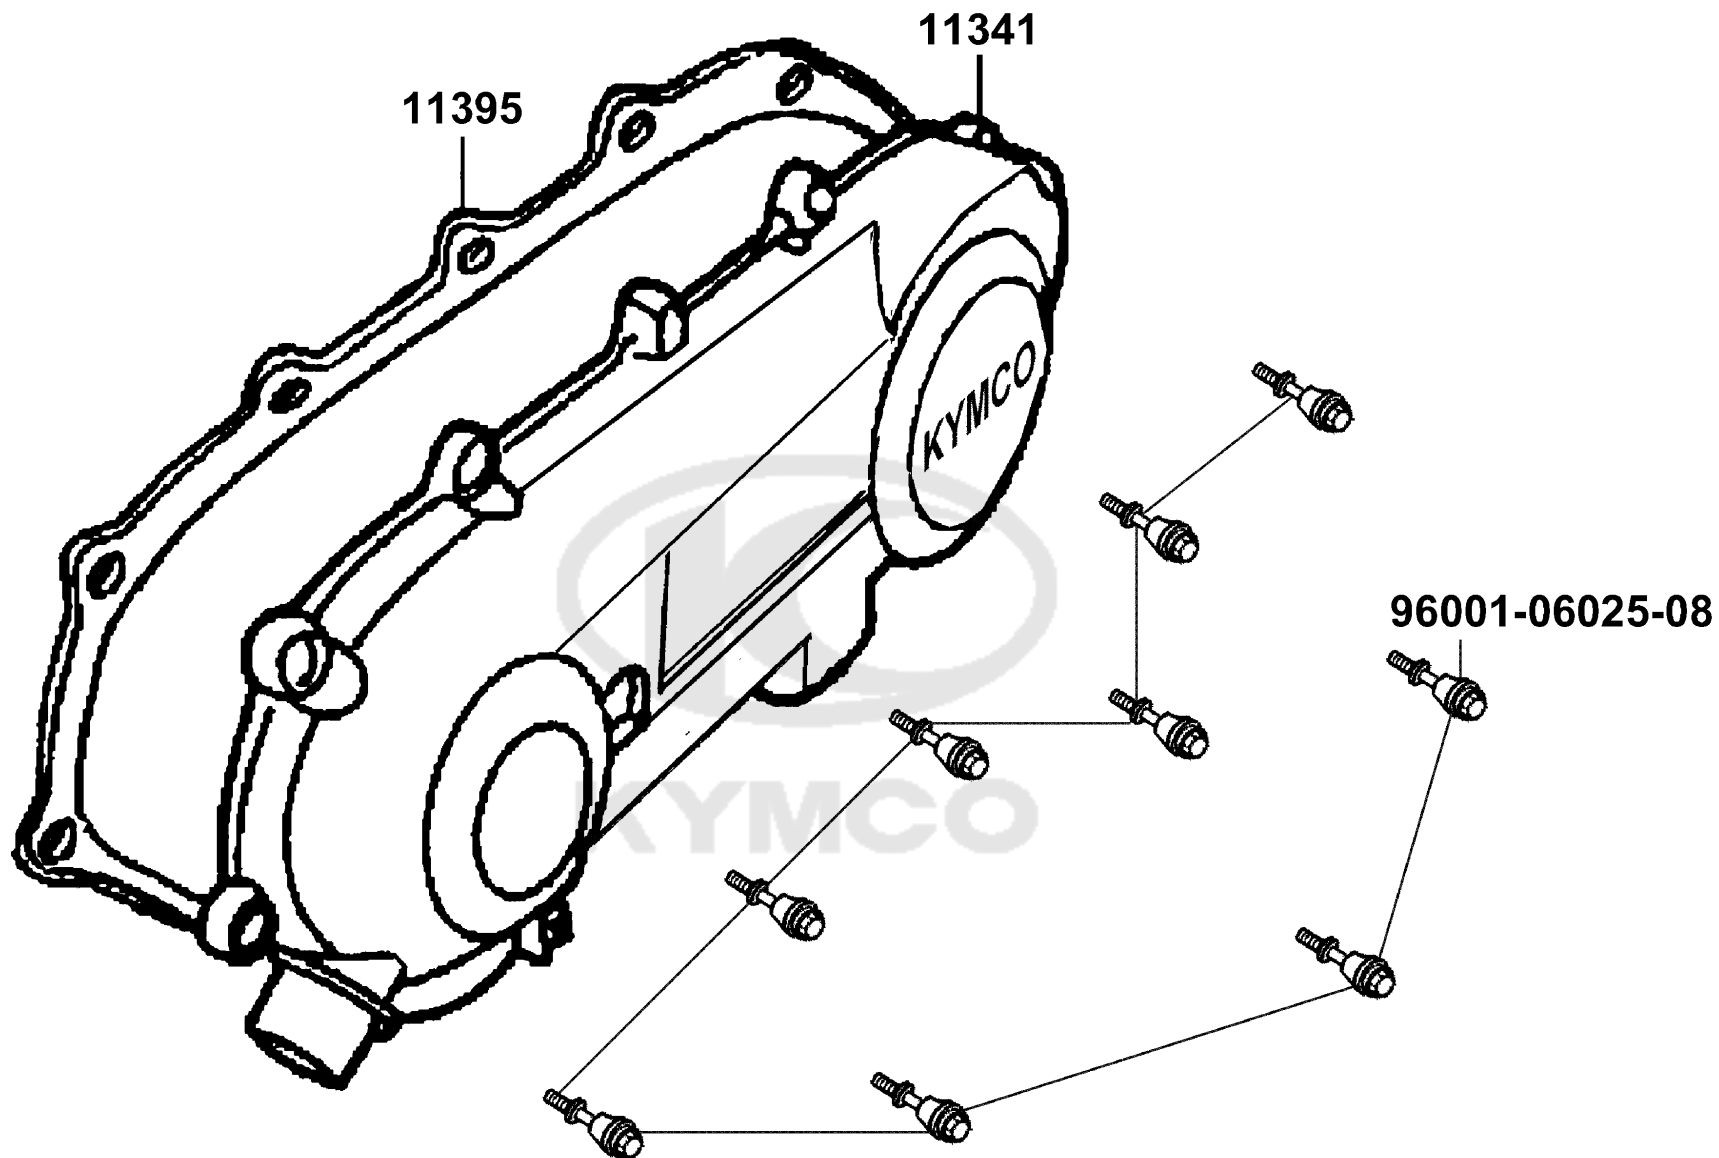

E04

Right Crankcase Cover