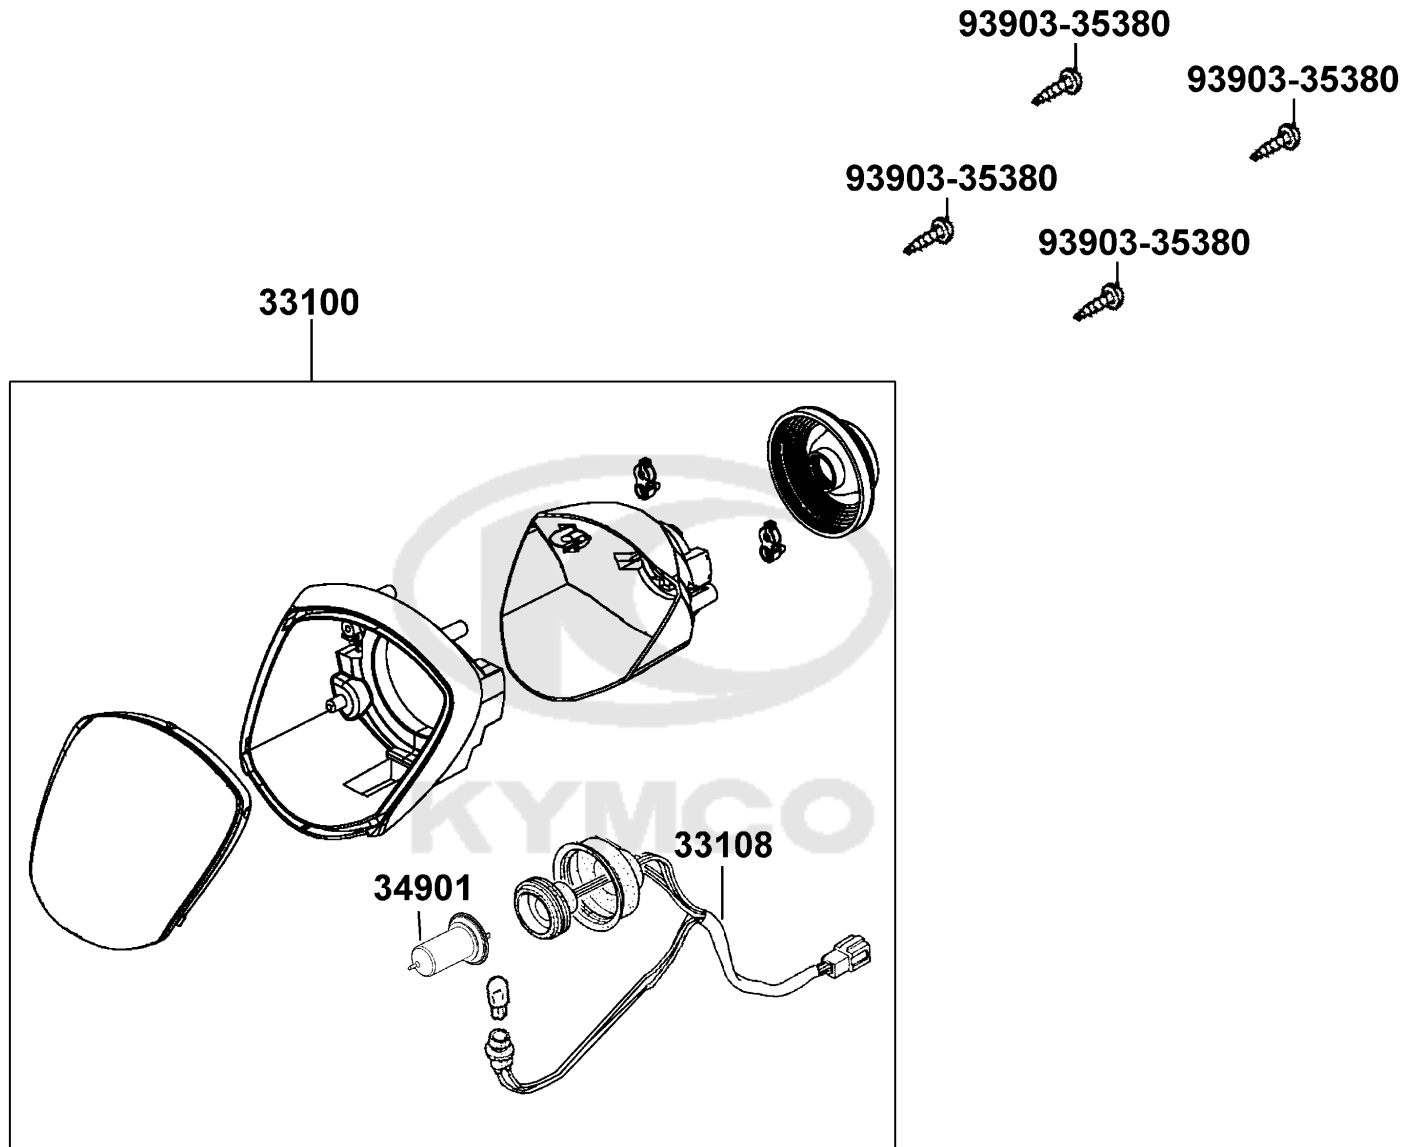

F01

Head Light

Sales mark	Ref no	Part no	Description	Reg description	Regd no	F01
	33100	33100-LGR5-E10	LIGHT ASSY HEAD	LIGHT ASSY HEAD	1	
	33108	33108-LGB5-E10	SOCKET COMP FR COMB	SOCKET COMP FR COMB	1	
	34901	34901-LDC8-E10	BULB HEAD LIGHT	BULB HEAD LIGHT	1	
	93903	93903-25220	SCREW TAPPING 5*12	SCREW TAPPING 5*12	4	
						