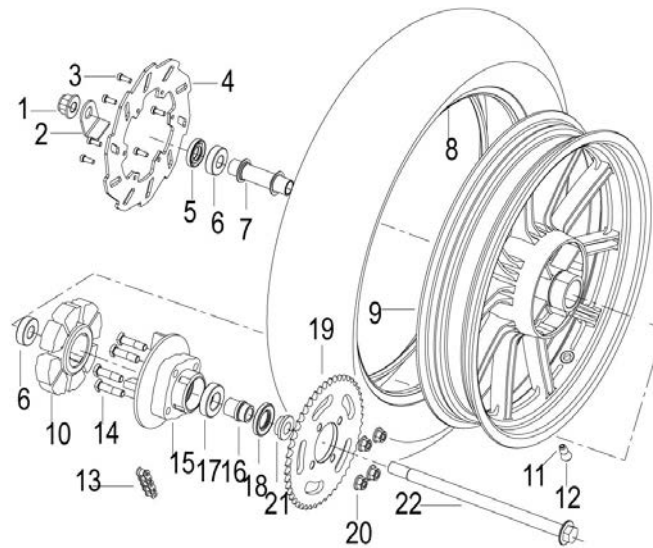

F04 REAR WHEEL ASSY(for on-road)

Model	NO.	Position No.	CODE	EN DESCRIPTION	Qty/Unit	start year
TXM125S EFI	1	F04-1	B04171615055	LOCKING NUT M16×1.5	1	2016
TXM125S EFI	2	F04-2	54032J410000	PLATE	1	2016
TXM125S EFI	3	F04-3	45036D010010	BOLT, REAR BRAKE DISC M6×16	6	2016
TXM125S EFI	4	F04-4	55033J410000	REAR BRAKE DISC	1	2016
TXM125S EFI	5	F04-5	44017W200000	DUST SEAL	1	2016
TXM125S EFI	6	F04-6	B12016020300	BEARIG 6203-2RS	2	2016
TXM125S EFI	7	F04-7	54550J410000	CENTER BUSH,RR. WHEEL	1	2016
TXM125S EFI	8	F04-8	B140508E1721	TUBELESSNESS TIRE 130/80-17	1	2016
TXM125S EFI	9	F04-9	54101J410000	RIM,REAR WHEEL	1	2016
TXM125S EFI	10	F04-10	54024J410000	RUBBER DAMPER, REAR WHEEL	1	2016
TXM125S EFI	11	F04-11	B1404Z2011A0	CAP, VALVE Z2-01-1 A	1	2016
TXM125S EFI	12	F04-12	B1403Z201100	VALVE Z2-01-1	1	2016
TXM125S EFI	13	F04-13	B1502W1132B0	DRIVE CHAIN 428HG-1×132	1	2016
TXM125S EFI	14	F04-14	60015J410000	BOLT, REAR SPROCKET	4	2016
TXM125S EFI	15	F04-15	60001J410000	HUB, REAR SPROCKET	1	2016
TXM125S EFI	16	F04-16	60006J410000	SPACER	1	2016
TXM125S EFI	17	F04-17	B12016000500	BEARIG 6005-2RS	1	2016
TXM125S EFI	18	F04-18	60200J410000	DUST SEAL	1	2016
TXM125S EFI	19	F04-19	60002J780001	SPROCKET 50 TEETH	1	2016
TXM125S EFI	20	F04-20	B04171012554	LOCKING NUT M10×1.25	4	2016
TXM125S EFI	21	F04-21	54016J410000	LEFT BUSH, REAR WHEEL	1	2016
TXM125S EFI	22	F04-22	54004J410000	AXLE, REAR WHEEL	1	2016