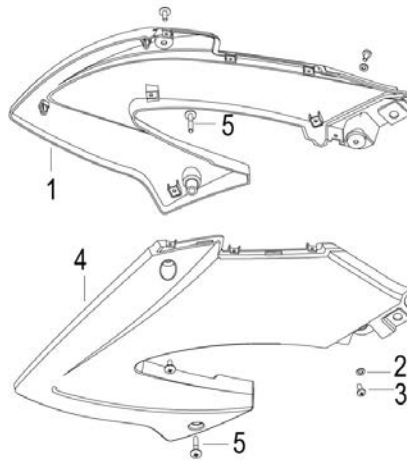

F13 FRONT SIDE COVER LEFT&RIGHT

Model	NO.	Position No.	CODE	EN DESCRIPTION	Qty/Unit	start year
TXM125S EFI-TX125S EFI	1	F13-1	65633J41HP00	SIDE COVER,FRONT RH GRAY HP WITHOUT STICKER,WITHOUT STICKER	1	2016
TXM125S EFI	1	F13-1	65633J41006Z	SIDE COVER,FRONT RHGRAY HP,WITH TXM STICKER	1	2016
TXM125S EFI	1	F13-1	65633J41007Z	SIDE COVER,FRONT RHGRAY HP,WITH TXM STICKER	1	2016
TXM125S EFI	1	F13-1	65633J41008Z	SIDE COVER,FRONT RHGRAY HP,WITH TXM STICKER	1	2016
TXM125S EFI	1	F13-1	65633J41009Z	SIDE COVER,FRONT RHGRAY HP,WITH TXM STICKER	1	2016
TXM125S EFI	1	F13-1	65633J41010Z	SIDE COVER,FRONT RHGRAY HP,WITH TXM STICKER	1	2016
TX125S EFI	1	F13-1	65633J41011Z	SIDE COVER,FRONT RHGRAY HP,WITH TX STICKER	1	2016
TX125S EFI	1	F13-1	65633J41012Z	SIDE COVER,FRONT RHGRAY HP,WITH TX STICKER	1	2016
TX125S EFI	1	F13-1	65633J41013Z	SIDE COVER,FRONT RHGRAY HP,WITH TX STICKER	1	2016
TX125S EFI	1	F13-1	65633J41014Z	SIDE COVER,FRONT RHGRAY HP,WITH TX STICKER	1	2016
TX125S EFI	1	F13-1	65633J41015Z	SIDE COVER,FRONT RHGRAY HP,WITH TX STICKER	1	2016
TXM125S EFI-TX125S EFI	2	F13-2	65618J000000	RUBBER CUSHION 1,SIDE COVER	2	2016
TXM125S EFI-TX125S EFI	3	F13-3	B02060601225	SCREW M6×12	4	2016
TXM125S EFI-TX125S EFI	4	F13-4	65632J41HP00	SIDE COVER,FRONT LH GRAY HP WITHOUT STICKER,WITHOUT STICKER	1	2016
TXM125S EFI	4	F13-4	65632J41006Z	SIDE COVER,FRONT LH GRAY HP WITH STICKER,WITH TXM STICKER	1	2016
TXM125S EFI	4	F13-4	65632J41007Z	SIDE COVER,FRONT LH GRAY HP WITH STICKER,WITH TXM STICKER	1	2016
TXM125S EFI	4	F13-4	65632J41008Z	SIDE COVER,FRONT LH GRAY HP WITH STICKER,WITH TXM STICKER	1	2016
TXM125S EFI	4	F13-4	65632J41009Z	SIDE COVER,FRONT LH GRAY HP WITH STICKER,WITH TXM STICKER	1	2016
TXM125S EFI	4	F13-4	65632J41010Z	SIDE COVER,FRONT LH GRAY HP WITH STICKER,WITH TXM STICKER	1	2016
TX125S EFI	4	F13-4	65632J41011Z	SIDE COVER,FRONT LH GRAY HP WITH STICKER,WITH TX STICKER	1	2016
TX125S EFI	4	F13-4	65632J41012Z	SIDE COVER,FRONT LH GRAY HP WITH STICKER,WITH TX STICKER	1	2016
TX125S EFI	4	F13-4	65632J41013Z	SIDE COVER,FRONT LH GRAY HP WITH STICKER,WITH TX STICKER	1	2016
TX125S EFI	4	F13-4	65632J41014Z	SIDE COVER,FRONT LH GRAY HP WITH STICKER,WITH TX STICKER	1	2016
TX125S EFI	4	F13-4	65632J41015Z	SIDE COVER,FRONT LH GRAY HP WITH STICKER,WITH TX STICKER	1	2016
TXM125S EFI-TX125S EFI	5	F13-5	B02060603525	SCREW M6×35	2	2016