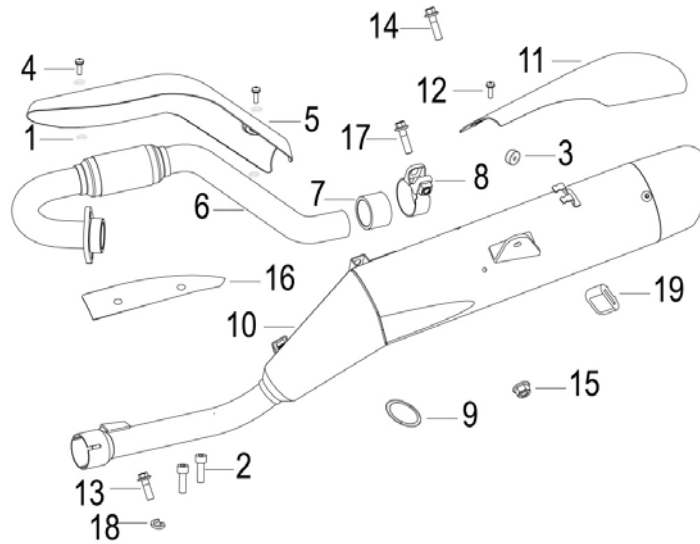

F06 MUFFLER ASSY.

Model	NO.	Position No.	CODE	EN DESCRIPTION	Qty/Unit	start year
TXM125S EFI-TX125S EFI	1	F06-1	08022N050000	RED WASHER	4	2016
TXM125S EFI-TX125S EFI	2	F06-2	B02050802565	SCREW M8×25	2	2016
TXM125S EFI-TX125S EFI	3	F06-3	47028J410000	RUBBER WASHER	1	2016
TXM125S EFI-TX125S EFI	4	F06-4	B1304060120A	SCREW W/WASHER M6×12	2	2016
TXM125S EFI-TX125S EFI	5	F06-5	47009J780000	PROTECTOR, MUFFLER PIPE	1	2016
TXM125S EFI-TX125S EFI	6	F06-6	47500J780003	BENT PIPE,EXHAUST MUFFLER	1	2016
TXM125S EFI-TX125S EFI	7	F06-7	47036M010000	GASKET, EXHAUST	1	2016
TXM125S EFI-TX125S EFI	8	F06-8	47810J410000	CLAMPER	1	2016
TXM125S EFI-TX125S EFI	9	F06-9	47800J060000	GASKET ASSY, EXHAUST PIPE	1	2016
TXM125S EFI-TX125S EFI	10	F06-10	47200J780002	MAIN PART,MUFFLER	1	2016
TXM125S EFI-TX125S EFI	11	F06-11	47780J410000	REAR DECORATING COVER	1	2016
TXM125S EFI-TX125S EFI	12	F06-12	B1304050100A	SCREW W/WASHER M5×10	1	2016
TXM125S EFI-TX125S EFI	13	F06-13	B01090801665	BOLT M8×16	1	2016
TXM125S EFI-TX125S EFI	14	F06-14	B01090803065	BOLT M8×30	1	2016
TXM125S EFI-TX125S EFI	15	F06-15	B04170800055	LOCKING NUT M8	1	2016
TXM125S EFI-TX125S EFI	16	F06-16	47043J780000	SILVER PAPER	1	2016
TXM125S EFI-TX125S EFI	17	F06-17	B01070804065	BOLT M8×40	1	2016
TXM125S EFI-TX125S EFI	18	F06-18	B07000000805	WASHERS 8	1	2016
TXM125S EFI-TX125S EFI	19	F06-19	47232J410000	RUBBER PAD	2	2016