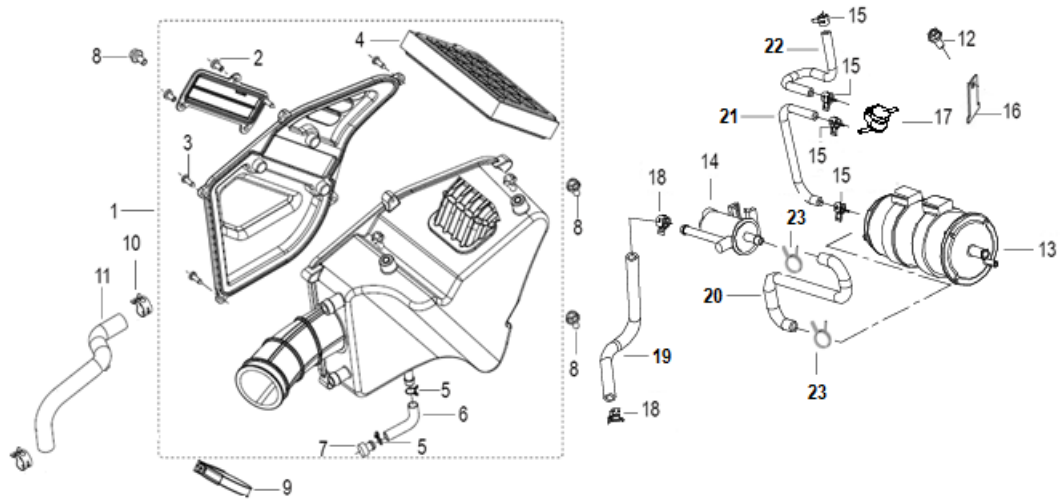

F07 AIR CLEANER ASSY.

Model	NO.	Position No.	CODE	EN DESCRIPTION	Qty/Unit	start year
TXM125S EFI-TX125S EFI	1	F07-1	49100J780004	AIR CLEANER ASSY	1	2016
TXM125S EFI-TX125S EFI	2	F07-2	B02000501025	SCREW M5×10	3	2016
TXM125S EFI-TX125S EFI	3	F07-3	B05004201605	SELF-TAPPING SCREW ST4.2×16	5	2016
TXM125S EFI-TX125S EFI	4	F07-4	49200J410000	AIR FILTER	1	2016
TXM125S EFI-TX125S EFI	5	F07-5	B17010090003	CLIP Ø9	2	2016
TXM125S EFI-TX125S EFI	6	F07-6	49009J000000	PIPE	1	2016
TXM125S EFI-TX125S EFI	7	F07-7	49011J000000	DRAIN PLUG	1	2016
TXM125S EFI-TX125S EFI	8	F07-8	B01090601265	BOLT M6×12	3	2016
TXM125S EFI-TX125S EFI	9	F07-9	49350J000010	CLAMER	1	2016
TXM125S EFI-TX125S EFI	10	F07-10	49855J000000	PLATE CLAMP Ø16.5×10×1	2	2016
TXM125S EFI-TX125S EFI	11	F07-11	49613J410000	HOSE	1	2016
TXM125S EFI-TX125S EFI	12	F07-12	B01090601265	BOLT M6×12	2	2016
TXM125S EFI-TX125S EFI	13	F07-13	49910J680000	CANISTER	1	2016
TXM125S EFI-TX125S EFI	14	F07-14	49710N070000	VALVE EGR	1	2016
TXM125S EFI-TX125S EFI	15	F07-15	49806J000000	CLAMP Ø7×7×0.6	4	2016
TXM125S EFI-TX125S EFI	16	F07-16	57055J690000	ELECTROMAGNETIC VALVE MOUNTING BRACKET	1	2016
TXM125S EFI-TX125S EFI	17	F07-17	50260T730000	VEHICLE-DOWN SENSOR	1	2016
TXM125S EFI-TX125S EFI	18	F07-18	50306T450010	PLATE CLAMP Ø8	2	2016
TXM125S EFI-TX125S EFI	19	F07-19	B16010725001	PIPE 7×11×500	1	2016
TXM125S EFI-TX125S EFI	20	F07-20	B16010723501	PIPE 7×11×350	1	2016
TXM125S EFI-TX125S EFI	21	F07-21	B16010C22101	PIPE 4.5×8.5×210	1	2016
TXM125S EFI-TX125S EFI	22	F07-22	B16010522101	PIPE 5×9×210	1	2016
TXM125S EFI-TX125S EFI	23	F07-23	B17010105003	CLIP Ø10.5	2	2016