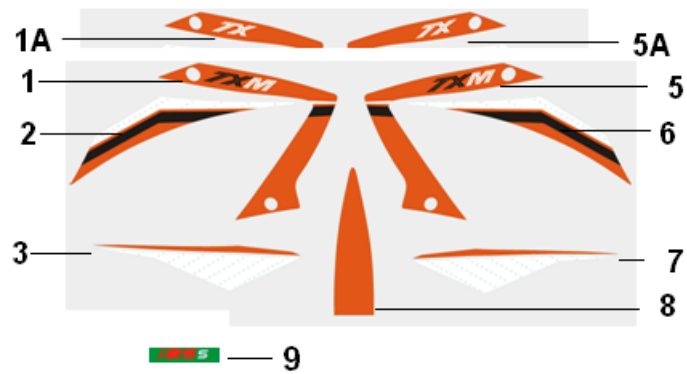

F26_3 STICKER

Model	NO.	Position No.	CODE	EN DESCRIPTION	Qty/Unit	start year
TXM125S EFI	1	F26_3-1	05512M01M902	STICKER I,FRONT SIDE COVER RH,TXM	1	2016
TX125S EFI	1A	F26_3-1A	05512M01M903	STICKER I,FRONT SIDE COVER RH, TX	1	2016
TXM125S EFI-TX125S EFI	2	F26_3-2	05514M01M902	STICKER II,FRONT SIDE COVER RH	1	2016
TXM125S EFI-TX125S EFI	3	F26_3-3	05516M01M902	STICKER,REAR SIDE COVER RH	1	2016
TXM125S EFI	5	F26_3-5	05511M01M902	STICKER I,FRONT SIDE COVER LH,TXM	1	2016
TX125S EFI	5A	F26_3-5A	05511M01M903	STICKER I,FRONT SIDE COVER LH, TX	1	2016
TXM125S EFI-TX125S EFI	6	F26_3-6	05513M01M902	STICKER II,FRONT SIDE COVER LH	1	2016
TXM125S EFI-TX125S EFI	7	F26_3-7	05515M01M902	STICKER,REAR SIDE COVER LH	1	2016
TXM125S EFI-TX125S EFI	8	F26_3-8	05501M01M902	STICKER,FRONT FENDER	1	2016
TXM125S EFI-TX125S EFI	9	F26_3-9	05573J78M901	STICKER,MODEL NUMBER	2	2016