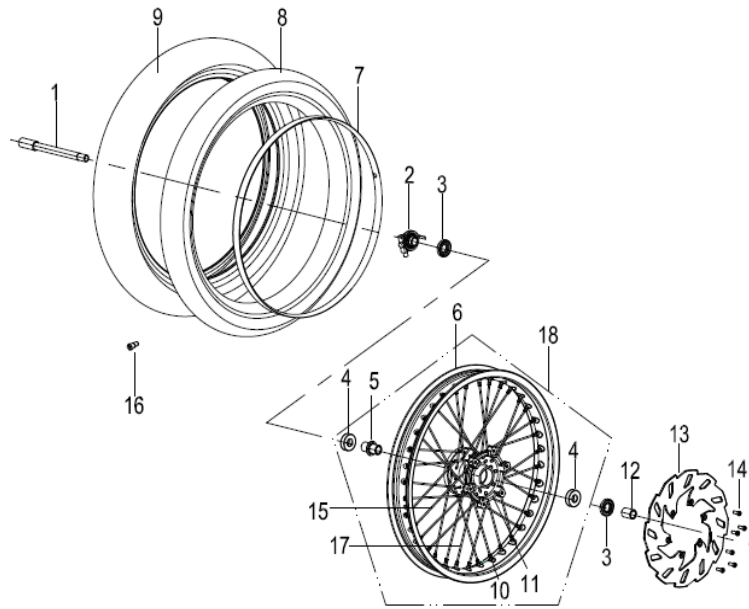

F03_1 FRONT WHEEL ASSY(for off-road)

Model	NO.	Position No.	CODE	EN DESCRIPTION	Qty/Unit	start year
TX125S EFI	1	F03_1-1	44004J410000	AXIL,FRONT WHEEL	1	2016
TX125S EFI	2	F03_1-2	44200J410005	COUNTER ASSY.	1	2016
TX125S EFI	3	F03_1-3	44017W200000	DUST SEAL 22×40×7	2	2016
TX125S EFI	4	F03_1-4	B12016020300	BEARING 6203-2RS	2	2016
TX125S EFI	5	F03_1-5	44600J410001	SPACER,CENTER	1	2016
TX125S EFI	6	F03_1-6	44101J410001	RIM, FRONT WHEEL	1	2016
TX125S EFI	7	F03_1-7	44013J410000	PROTECTOR, TUBE	1	2016
TX125S EFI	8	F03_1-8	B140204F1903	INNER TUBE 90/90-19	1	2016
TX125S EFI	9	F03_1-9	B141104F1903	TIRE 90/90-19	1	2016
TX125S EFI	10	F03_1-10	44014J410001	NIPPLE	36	2016
TX125S EFI	11	F03_1-11	44102J410001	HUB,FRONT WHEEL,SILVER	1	2016
TX125S EFI	12	F03_1-12	44005J410001	BUSH, FRONT WHEEL	1	2016
TX125S EFI	13	F03_1-13	45033D040002	FRONT BRAKE DISK	1	2016
TX125S EFI	14	F03_1-14	45036D010010	BOLT, BRAKE DISK	6	2016
TX125S EFI	15	F03_1-15	44012J410001	SPOKE	18	2016
TX125S EFI	16	F03_1-16	B1404Z2011A0	CAP, VALVE	1	2016
TX125S EFI	17	F03_1-17	44011J410001	FRONT. SPIKE, OUTER	18	2016
TX125S EFI	18	F03_1-18	44100J41001Z	RIM ASSY, FRONT WHEEL	1	2016