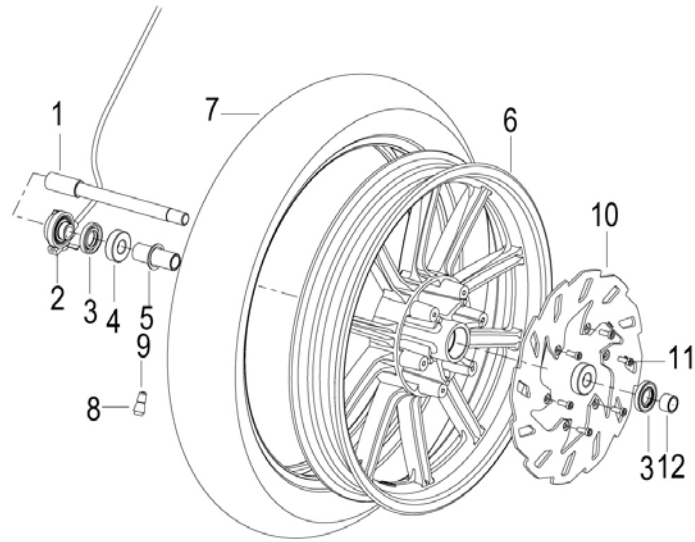

F03 FRONT WHEEL ASSY(for on-road)

Model	NO.	Position No.	CODE	EN DESCRIPTION	Qty/Unit	start year
TXM125S EFI	1	F03-1	44004J410000	FRONT WHEEL AXLE	1	2016
TXM125S EFI	2	F03-2	44200J410004	COUNTER ASSY.	1	2016
TXM125S EFI	3	F03-3	44017W200000	DUST SEAL	2	2016
TXM125S EFI	4	F03-4	B12016020300	BEARING 6203-2RS	2	2016
TXM125S EFI	5	F03-5	44600J410000	CENTER BUSH,FR. WHEEL	1	2016
TXM125S EFI	6	F03-6	44101J410000	RIM, FRONT WHEEL	1	2016
TXM125S EFI	7	F03-7	B140505E1721	TIRE 100/80-17	1	2016
TXM125S EFI	8	F03-8	B1403Z201100	VALVE Z2-01-1	1	2016
TXM125S EFI	9	F03-9	B1404Z2011A0	CAP, VALVE Z2-01-1	1	2016
TXM125S EFI	10	F03-10	45033D040002	FRONT BRAKE DISC	1	2016
TXM125S EFI	11	F03-11	45036D010010	BOLT, FRONT BRAKE DISC M6×16	6	2016
TXM125S EFI	12	F03-12	44005J410000	LEFT BUSH, FRONT WHEEL	1	2016