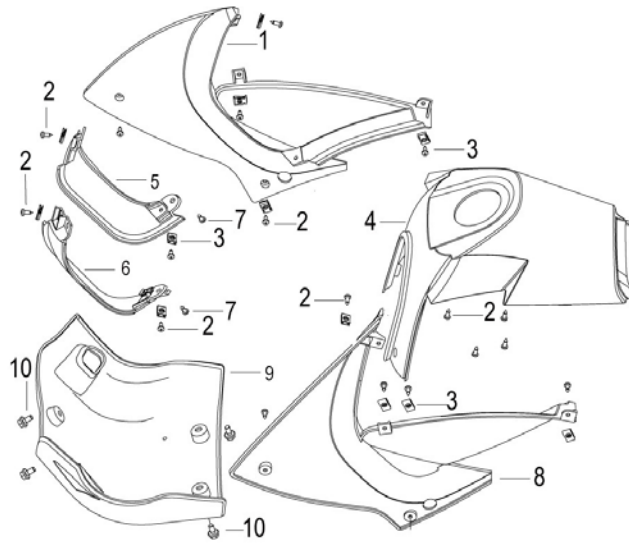

F15 SIDE COVER FUEL TANK LEFT & RIGHT

Model	NO.	Position No.	CODE	EN DESCRIPTION	Qty/Unit	start year
TXM125S EFI-TX125S EFI	1	F15-1	65622J410000	DECORATE BOARD,FRONT SIDE COVER RH	1	2016
TXM125S EFI-TX125S EFI	2	F15-2	B05074201305	SELF-TAPPING SCREW ST4.2×13	20	2016
TXM125S EFI-TX125S EFI	3	F15-3	65801T020001	INSERT ST4.2	12	2016
TXM125S EFI-TX125S EFI	4	F15-4	65605J410000	LINK BOARD,FRONT SIDE COVER LH RH	1	2016
TXM125S EFI-TX125S EFI	5	F15-5	50016J410000	SIDE COVER,FUEL TANK RH	1	2016
TXM125S EFI-TX125S EFI	6	F15-6	50015J410000	SIDE COVER,FUEL TANK LH	1	2016
TXM125S EFI-TX125S EFI	7	F15-7	B02000601025	SCREW M6×10	4	2016
TXM125S EFI-TX125S EFI	8	F15-8	65621J410000	DECORATE BOARD,FRONT SIDE COVER LH	1	2016
TXM125S EFI-TX125S EFI	9	F15-9	65406J41HN00	COVER SILVER HN	1	2016
TXM125S EFI-TX125S EFI	10	F15-10	B01090601265	BOLT M6×12	4	2016