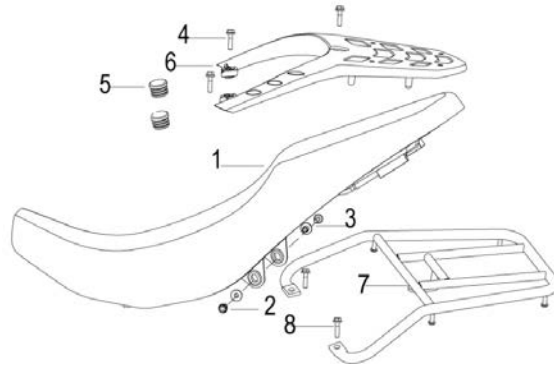

F09 SEAT ASSY.

Model	NO.	Position No.	CODE	EN DESCRIPTION	Qty/Unit	start year
TXM125S EFI-TX125S EFI	1	F09-1	51100J410005	SEAT ASSY.MARK:KEEWAY,without protective sleeve	1	2016
TXM125S EFI-TX125S EFI	2	F09-2	B01090602565	BOLT M6×25	2	2016
TXM125S EFI-TX125S EFI	3	F09-3	51076J410000	BUSH	2	2016
TXM125S EFI-TX125S EFI	4	F09-4	B01070802565	BOLT M8×25	3	2016
TXM125S EFI	5	F09-5	52014J410000	CAP, REAR CARRIER	1	2016
TXM125S EFI	6	F09-6	52002J41HP00	REAR CARRIER GRAY HP	1	2016
TX125S EFI	7	F09-7	52100J410101	REAR CARRIER ,BLACK	1	2016
TX125S EFI	8	F09-8	B01070802064	BOLT M8×20	3	2016