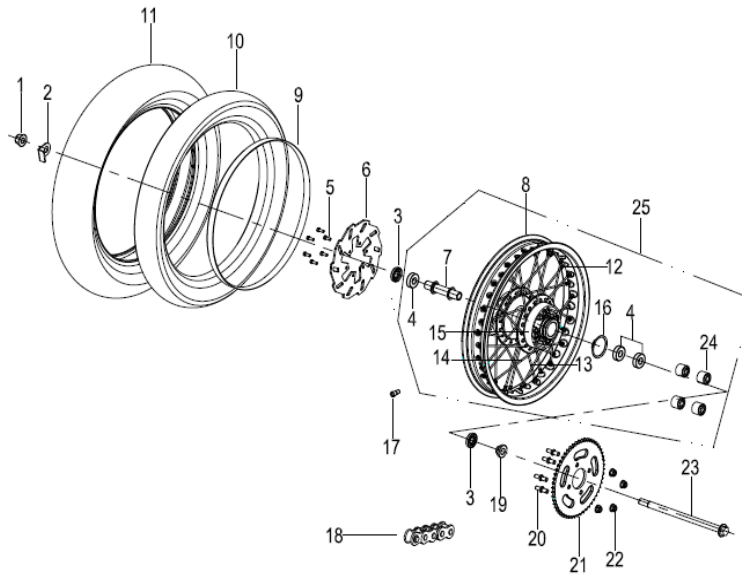

F04_1 REAR WHEEL ASSY(for off-road)

Model	NO.	Position No.	CODE	EN DESCRIPTION	Qty/Unit	start year
TX125S EFI	1	F04_1-1	B04171615055	NUT M16×1.5	1	2016
TX125S EFI	2	F04_1-2	54032J410000	PLATE	1	2016
TX125S EFI	3	F04_1-3	44017W200000	DUST SEAL ASSY 22X40X7	2	2016
TX125S EFI	4	F04_1-4	B12016020300	BEARING 6203-2RS	3	2016
TX125S EFI	5	F04_1-5	45036D010010	BOLT, REAR BRAKE DISC	6	2016
TX125S EFI	6	F04_1-6	55033J410001	REAR BRAKE DISC,δ=5mm	1	2016
TX125S EFI	7	F04_1-7	54550J410001	CENTER BUSH,REAR WHEEL	1	2016
TX125S EFI	8	F04_1-8	54101J410001	RIM,REAR WHEEL	1	2016
TX125S EFI	9	F04_1-9	54013J410000	PROTECTOR,TUBE	1	2016
TX125S EFI	10	F04_1-10	B140206F1703	INNER TUBE 110/90-17	1	2016
TX125S EFI	11	F04_1-11	B141106F1703	TIRE 110/90-17	1	2016
TX125S EFI	12	F04_1-12	54014J410001	NIPPLE	36	2016
TX125S EFI	13	F04_1-13	54012J410001	SPOKE INSIDE	18	2016
TX125S EFI	14	F04_1-14	54011J410001	SPOKE OUTSIDE	18	2016
TX125S EFI	15	F04_1-15	54110J410001	HUB,REAR WHEEL,SILVER	1	2016
TX125S EFI	16	F04_1-16	B08010005801	CIRCLIP Ø58	1	2016
TX125S EFI	17	F04_1-17	B1404Z2011A0	CAP, VALVE	1	2016
TX125S EFI	18	F04_1-18	B1502W1130B0	CHAIN 428HG-1×130	1	2016
TX125S EFI	19	F04_1-19	54016J410001	LEFT BUSH, REAR WHEEL	1	2016
TX125S EFI	20	F04_1-20	60016J410001	BOLT, SPROKET	4	2016
TX125S EFI	21	F04_1-21	60002J780002	SPROCKET 47TEETH	1	2016
TX125S EFI	22	F04_1-22	B04171012554	NUT M10×1.25	4	2016
TX125S EFI	23	F04_1-23	54004J410000	AXLE, REAR WHEEL	1	2016
TX125S EFI	24	F04_1-24	54710J040000	REAR WHEEL CUSHION BUSH ASSY.	4	2016
TX125S EFI	25	F04_1-25	54100J41001Z	RIM ASSY,REAR WHEEL	1	2016