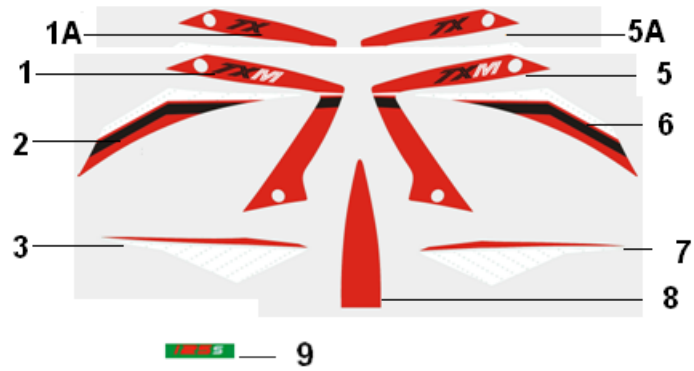

F26_5 STICKER

Model	NO.	Position No.	CODE	EN DESCRIPTION	Qty/Unit	start year
TXM125S EFI	1	F26_5-1	05512M01TL02	STICKER I,FRONT SIDE COVER RH,TXM	1	2016
TX125S EFI	1A	F26_5-1A	05512M01TL03	STICKER I,FRONT SIDE COVER RH,TX	1	2016
TXM125S EFI-TX125S EFI	2	F26_5-2	05514M01TL02	STICKER II,FRONT SIDE COVER RH	1	2016
TXM125S EFI-TX125S EFI	3	F26_5-3	05516M01TL02	STICKER,REAR SIDE COVER RH	1	2016
TXM125S EFI	5	F26_5-5	05511M01TL02	STICKER I,FRONT SIDE COVER LH,TXM	1	2016
TX125S EFI	5A	F26_5-5A	05511M01TL03	STICKER I,FRONT SIDE COVER LH,TX	1	2016
TXM125S EFI-TX125S EFI	6	F26_5-6	05513M01TL02	STICKER II,FRONT SIDE COVER LH	1	2016
TXM125S EFI-TX125S EFI	7	F26_5-7	05515M01TL02	STICKER,REAR SIDE COVER LH	1	2016
TXM125S EFI-TX125S EFI	8	F26_5-8	05501M01TL02	STICKER,FRONT FENDER	1	2016
TXM125S EFI-TX125S EFI	9	F26_5-9	05573J78TL01	STICKER,MODEL NUMBER 125S	2	2016