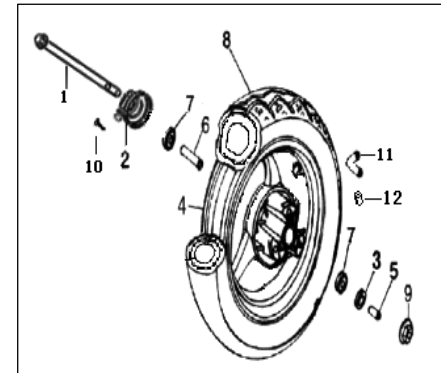

2007

2007

2007

2007

2008

2007

2007

2007

2007

2008