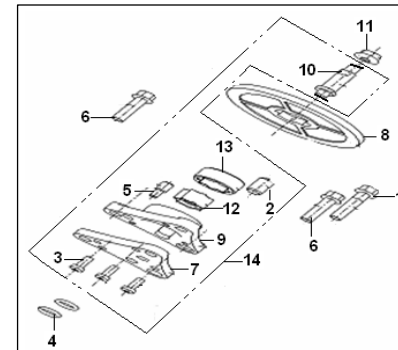

E10 OIL PUMP ASSY

NO	CODE		QTY	REM
1	B01070602562	BOLT	1	
2	19109B08F000	PIN,dowel	1	
3	B02040400922	SCREW	3	
4	19112B08F000	O RING	2	
5	19118B08F000	PIN	1	
6	B01070602062	BOLT	2	
7	19119B08F000	SEAT , oil pump	1	
8	19120B08F000	GEAR,oil pump driven	1	
9	19102B08F000	BODY,oil pump	1	
10	19107B08F000	SHAFT,oil pump	1	
11	B04070600022	NUT	1	
12	19108B08F000	ROTER,oil pump innter	1	
13	19105G03F000	ROTER,oil pump outer	1	
14	219100.004000	oil pump ASSY	1	

Season