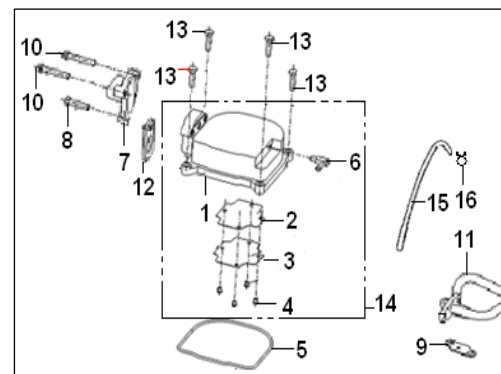

HURRICANE 50 4T

E01 CYLINDER HEAD ASSY

NO	CODE		QTY	REM
1	30701B08F000	COVER,cylinder head	1	
2	30702B08F000	GASKET	1	
3	30703B08F000	COVER	1	
4	B05004200602	SCREW	4	
5	30704B08F000	MOLD,cowling	1	
6	30780B08F000	PLUG	1	
7	30726B08F000	COVER	1	
8	B01020602522	BOLT	1	
9	30790B08F000	SEAL RING	1	
10	B01020604022	BOLT	2	
11	30800B08F000	BEND PIPE ASSY	1	
12	32300B08F000	VALVE ASSY	1	
13	B01070602564	BOLT	4	
14	201101.100000	COVER ASSY,cylinder head	1	
15	30110H03F000	TUBE , BREATHER	1	
16	201227.001472	CLIP	1	

Season