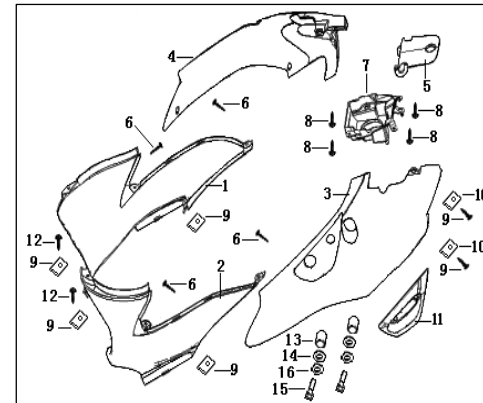

F17 FRAME COVER

NO.	CODE		QTY.
1	65603B20T000	COVER FRONT RH	1
2	65601B20T000	COVER FRONT LH	1
3	65604B20TBH0	COVER REAR LH	1
	65604B20TCE0	COVER REAR LH	1
4	65602B20TBH0	COVER REAR RH	1
	65602B20TCE0	COVER REAR RH	1
5	65606B20TBH0	COUPLING BOARD	1
	65606B20TCE0	COUPLING BOARD	1
6	B05074001205	TAPPING SCREW 4×12MM	4
7	65615B20T000	BOARD, FUEL TANK FIXING	1
8	B05074001005	TAPPING SCREW, 4×10MM	4
9	B05004201305	TAPPING SCREW, 4.2×13MM	2
10	65801B20T000	CARD	6
11	65612B20T000	HANDLE, LH	1
12	B05004201605	TAPPING SCREW, 4.2×16MM	2
13	65613B20T000	BUSH, HANDLE	2
14	B07010000604	WASHER 6MM	2
15	B02000602524	SCREW 6×25MM	2
16	B07000000604	WASHER SPRING 6MM	2

LAR, VRM, CZ
AZ
LAR, VRM, CZ
AZ
LAR, VRM, CZ
AZ

Season