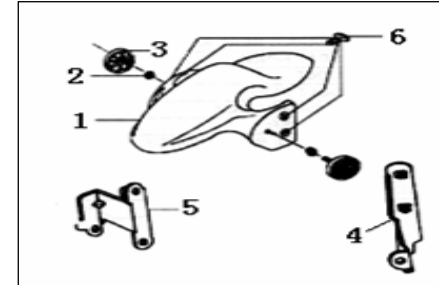

HURRICANE 50 4T

F13 FRONT FENDER ASSY.

NO.	CODE		QTY.
1	65101BMBTBH0	FENDER ,FRONT	1
	65101BMBTCE0	FENDER ,FRONT	1
2	B04070600064	NUT 6MM	2
3	86300BMMT000	FRONT REFLECTOR	2
4	65130B20T000	FENDER ,FRONT, RH.BRACKET	1
5	65140B20T000	FENDER ,FRONT, LH.BRACKET	1
6	65114BMBT000	FENDER SCREW,FRONT	4

LAR, VRM, CZ
AZ

Season