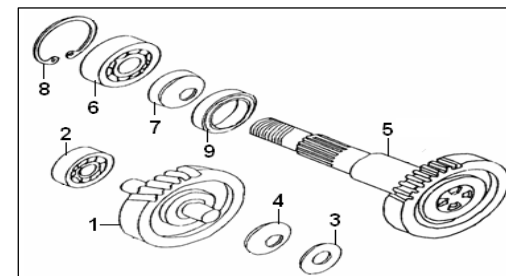

E13 TRANSMISSION ASSY

NO	CPI CODE	DESCRIPTION	QTY	RMK
1	214103.018000	SHAFT , IDLE	1	
2	B12016620100	BEARING 6201	1	
3	17509G02F000	PLATE WASHER12	1	
4	17802G02F000	WASHER , CONICAL	1	
5	214104.018000	SHAFT , REAR BOX	1	
6	B12016600400	NEEDLE BEARING	1	
7	17317G02F000	OIL SEAL	1	
8	17308G02F000	CIRCLIP	1	
9	26136G02F000	NEEDLE BEARING	1	

Season