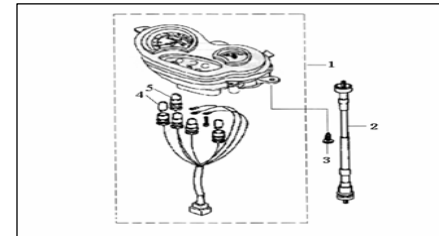

F19 SPEEDOMETER ASSY.

NO.	CODE		QTY.
1	70000BMBT004	SPEEDOMETER ASSY.	1
2	72900J4FT000	CABLE ASSY, SPEEDOMETER	1
3	B05074001205	TAPPING SCREW 4X12MM	3
4	70001BMBT000	BULB 12V-3W	2
5	70036BMBT000	BULB 12V-2W	3

Season