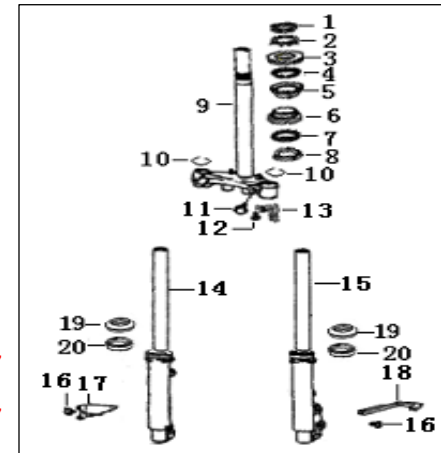

HURRICANE 50 4T

F02 FRONT FORK

NO.	CODE		QTY.
1	43008J0ET000	PRESS NUT	1
2	43007B20T000	WASHER	1
3	43001B20T000	UPPER STEEL BOWL,UPPER BEARING	1
4	B06010110000	STEEL BALL	25
5	43002B20T000	LOWER STEEL BOWL,UPPER BEARING	1
6	43003B20T000	UPPER STEEL BOWL,LOWER BEARING	1
7	B06010140000	STEEL BALL	21
8	43004B20T000	LOWER STEEL BOWL, LOWER BEARING	1
9	43100B20T001	UNDER BRACKET COMP	1
10	43215BMMAT000	CLIP	2
11	B01591003065	FLANGE BOLT 10X1.25X30MM	2
12	B01090601265	FLANGE BOLT 6X12MM	1
13	43035BMBT000	HOLDER, BRAKE HOSE 2	1
14	43300B20T000	R.H. FR. FORK.	1
	43300B20THU0	R.H. FR. FORK.	1
15	43200B20T000	L.H. FR. FORK	1
	43200B20THU0	L.H. FR. FORK	1
16	B01070601665	BLOT 6X16MM	2
17	43150BMMAT000	CABLE HOLDER	1
18	43021BM0T003	BRAKE HOSE HOLDER, 1	1
19	43290H00X000	COVER , ANTI-DUST	2
20	43260H00X000	OIL SEAL	2

UNIDADE

UNIDADE

CZ

CZ ESCURO

CZ

CZ ESCURO

Season

2006-2007

2008

2006-2007

2008

F03 FRONT WHEEL

NO.	CODE		QTY.
1	44005B20T001	AXLE, FRONT WHEEL	1
2	44200B20TM91	SEAT ASSY., GEAR WHEEL	1
	44200B20TR81	SEAT ASSY., GEAR WHEEL	1
	44200B20TBH1	SEAT ASSY., GEAR WHEEL	1
	44200B20TEN1	SEAT ASSY., GEAR WHEEL	1
	44200B20TBH1	SEAT ASSY., GEAR WHEEL	1
3	44300B20T000	OIL SEAL	1
4	44102B3HTM90	WHEEL HUB, FRONT	1
	44102B3HTR80	WHEEL HUB, FRONT	1
	44102B3HTBH0	WHEEL HUB, FRONT	1
	44102B3HTEN0	WHEEL HUB, FRONT	1
	44102B35BH02	WHEEL HUB, FRONT	1
5	44004B20T000	BUSHING RING	1
6	44006B20TT10	SPACER, BEARING	1
7	B12040100900	BEARING 6200-2RS	2
8	B140505C12AB	TIRE E-MARK 100/60-12	1
9	B04171012554	NUT 10X1.25MM	1
10	B02020501624	SCREW 5X16MM	1
11	B1403Z2011C0	VALVE	1
12	B1404Z2011C0	CAP, VALVE	1

LAR
VRM
CZ
AZ
TODOS OS MODELOS

LAR
VRM
CZ
AZ
TODOS OS MODELOS

Season