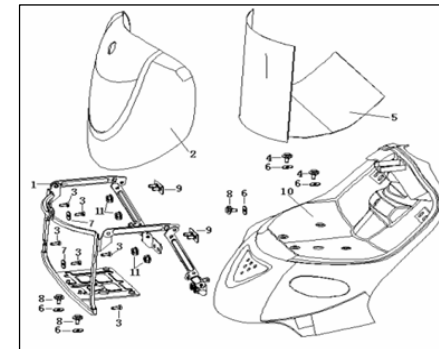

F15 FRONT COVER ASSY.

NO.	CODE		QTY.
1	65340B20T000	FRAME, FRONT	1
2	65301B20TM90	FACEPLATE (ORANGE M9)	1
	65301B20TR80	FACEPLATE (RED R8)	1
	65301B20THN0	FACEPLATE (SILVER HN)	1
	65301B20TEN0	FACEPLATE (BLUE EN)	1
3	B05004201604	TAPPING SCREW 4.2X16MM	6
4	B01010602024	BOLT 6X20MM	2
5	65390B20T000	FRONT RACK	1
6	B07020000604	WASHER 6MM	5
7	B07020000504	WASHER 5MM	2
8	B01010601624	BOLT 6X16MM	3
9	65330B20T000	FIXING SEAT	2
10	65302B20T000	MOTHERBOARD, FRONT COVER	1
11	B04070600054	NUT 6 MM	4

LAR
VRM
CZ
AZ

Season