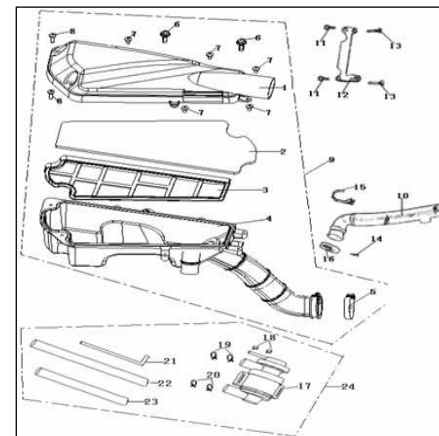

HURRICANE 50 4T

F06 AIR CLEANER

NO.	CODE		QTY.
1	49001B3HT000	AIR CLEANER UPPER COVER	1
2	49202B3HT000	FILTER	1
3	49205B3HT000	BEARING BOARD	1
4	49100B3HT001	CAP , AIR CLEANER	1
5	49350B3HT000	CLIP	1
6	B01090602565	BOLT M6X25	2
7	B05004801605	TAPPING SCREW ST4.8X16	5
8	B05004802505	TAPPING SCREW ST4.8X25	2
9	49000B3HT001	AIR CLEANER ASSY	1
10	49019B80T000	PIPE, AIR IN	1
11	B01090601265	BOLT 6X12MM	2
12	49360B3HT000	PLATE , AIR CLEANER	1
13	B01090602065	BOLT 6X20MM	2
14	B02000502025	SCREW 5X20MM	1
15	49016B80T000	NIP	1
16	49350B80T000	CLAMP ASSY. I	1
17	49810B3HT000	STOP VAVLE ASM	1
18	49806B3HT000	HOOP	2
19	49805B3HT000	HOOP	2
20	49804B3HT000	HOOP	2
21	49803B3HT000	VITTA	1
22	49801B3HT000	JOINT PIPE	1
23	49802B3HT000	JOINT PIPE	1
24	49800B3HT000	STOP VALVE	1

Season