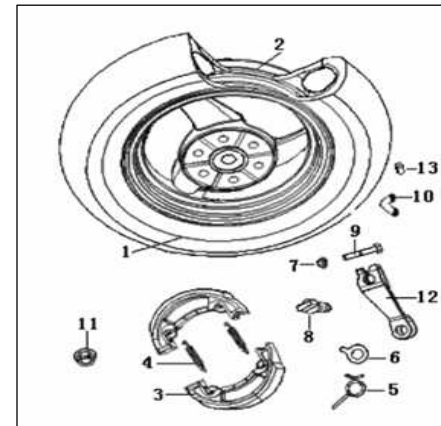

F10 REAR WHEEL

NO.	CODE		QTY.
1	B140505C12AB	TIRE 100/60-12	1
2	54100B3HTM90	RIM ASSY., REAR WHEEL	1
	54100B3HTR80	RIM ASSY., REAR WHEEL	1
	54100B3HTBH0	RIM ASSY., REAR WHEEL	1
	54100B3HTEN0	RIM ASSY., REAR WHEEL	1
	54100B35BH02	RIM ASSY., REAR WHEEL	1
3	54200B00T000	SHOE ASSY., REAR BRAKE	2
4	54001B00T000	SPRING, BRAKE SHOE	2
5	54008B0ET000	RETURN SPRING	1
6	54002B00T000	REAR INDICATOR	1
7	B04170600064	NUT 6MM	1
8	54003B0ET000	CAMSHAFT, REAR BRAKE	1
9	B01010603064	BOLT 6X30 MM	1
10	B1403Z2011C0	VALVE	1
11	B04171615064	NUT 16X1.5MM	1
12	54007B0ET000	ROCKER, REAR BREAK	1
13	B1404Z2011C0	CAP, VALVE	1

Season

LAR
VRM
CZ
AZ
TODOS OS MODELOS
UNIDADE

2007
2007
2007
2007
2008