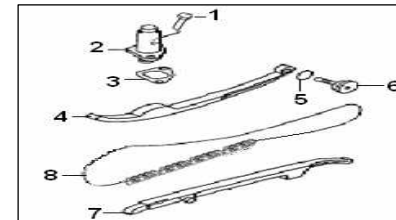

E15 CHAIN ASSY

NO	CODE		QTY	REM
1	301310602565	BOLT	2	
2	27300B08F000	CHAIN TENSIONER	1	
3	27304N03F000	WASHER	1	
4	27430B08F000	GUAID CHAIN PLATE	1	
5	26220H03F000	OIL SEAL	1	
6	27343B08F000	BOLT	1	
7	27440B08F000	SUB-GUAID CHAIN PLATE	1	
8	319203010821	CHAIN	1	

Season