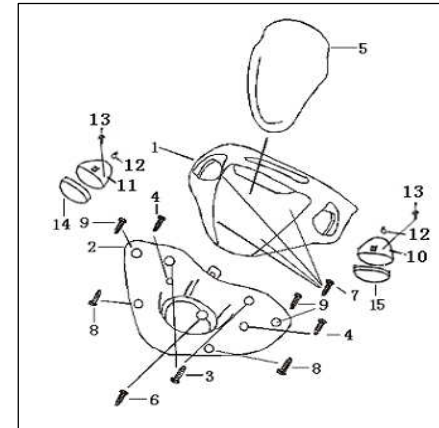

F14 HANDLE COVER ASSY.

NO.	CODE		QTY.
1	65201BMBTBH0	HANDLE COVER, UP	1
	65201BMBTCE0	HANDLE COVER, UP	1
2	65203B3HT000	HANDLE COVER, DOWN	1
3	B05075001605	TAPPING SCREW , 5X16MM	2
4	B05074001605	TAPPING SCREW , 4X16MM	2
5	65203BMBT000	METER VISION ASSY.	1
	65203BMBTD50	METER VISION ASSY.	1
6	B13010501405	SCREW,5X14MM	1
7	B05073001005	TAPPING SCREW, 3X10MM	4
8	B05075001205	TAPPING SCREW,5X12MM	2
9	B05074001205	TAPPING SCREW,4X12MM	2
10	81100B20T001	FLASHER LIGHT ASSY., LEFT	1
11	81300B20T001	FLASHER LIGHT ASSY., RIGHT	1
12	81004BMBT000	BULB, 12V/10W	2
13	08005AE0D000	SCREW W/WASHER 5X11.5	2
14	81302B20T000	LIGHT COVER, RH.	1
15	81102B20T000	LIGHT COVER, LH.	1

LAR, VRM, CZ
AZ

CARBONO

Season

2007
2008