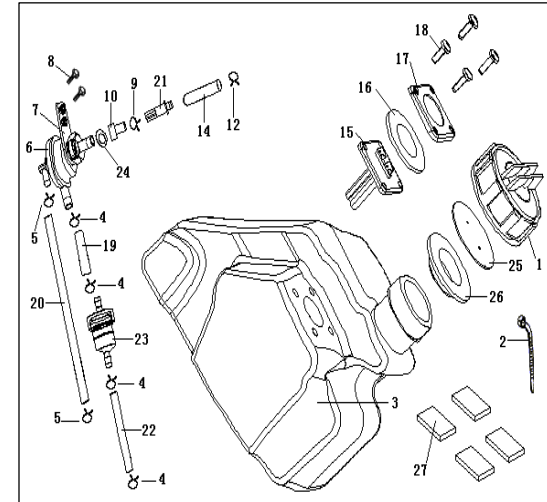

HURRICANE 50 4T

Season

F07 FUEL TANK

NO.	CODE		QTY.
1	50201B0ET000	LIP FUEL TANK	1
2	50910B0ET000	TIE ASSY. FUEL TANK	1
3	50100B0ETT10	BODY, FUEL TANK	1
4	50307BM0T000	CLIP 8MM	4
5	50306BM0T000	CLIP 7MM	2
6	50300B0ET000	Fuel cock	1
7	50313B20T000	PLATE.FUEL COCK	1
8	B02000501024	SCREW 5×10MM	2
9	50308B20T000	CLIP 16MM	1
10	50311B20T000	COUPLER.FUEL COCK	1
12	50309B20T000	CLIP 11MM	1
14	50301B20T000	FILTER CASE	1
15	50800B0ETT10	SENSOR ASSY.	1
16	50004B0ETT10	GLUE MAT	1
17	50003B0ETG80	SENSOR BOARD	1
18	B13140601405	SCREW & WASHER 6X14MM	4
19	55065J000001	HOSE IIΦ4.5×Φ8.5×170MM	1
20	50303B20T000	HOSE IIIΦ4×Φ8×175MM	1
21	50352B20T000	FUEL FILTER	1
22	50304B20T000	HOSE Φ4.5×Φ8.5×120	1
23	50340J0ET000	FILTER, FUEL	1
24	50312B0ET000	RUBBER SEAL	1
25	50203B0ET000	LIP OIL TANK PLASTIC CUSHION	1
26	50202B0ET000	LIP OIL TANK SEAL	1
27	50920B0ET000	CUSHION	4

Season

F08 SEAT

NO.	CODE		QTY.
1	51004B3HT000	HELMET BOX	1
2	51012B20T000	AIRPROOF.BAR	1
3	51001B20T000	BOLT	1
4	B07000000603	WASHER SPRING 6MM	3
5	B04000600053	NUT 6MM	3
6	51005B20T000	MOUNTING PANEL ,SEAT	1
7	B13060601604	SCREW 6X16MM	4
8	51100B20T004	SEAT ASSY. (MARK : KEEWAY)	1
	51100BMMT001	SEAT ASSY.	1
9	B05002901605	TAPPING SCREW 2.9X16MM	4
10	65813B20T001	CAP.BATTERY	1