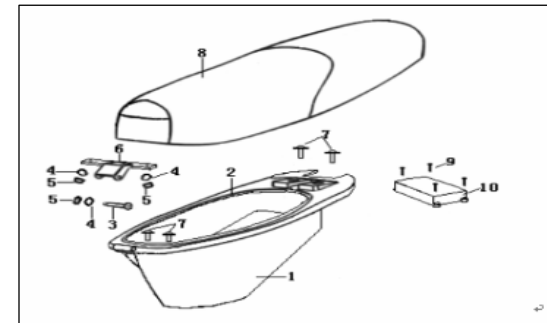

HURRICANE 50 4T

Season

F07 FUEL TANK

NO.	CODE		QTY.
1	50201B0ET000	LIP FUEL TANK	1
2	50910B0ET000	TIE ASSY. FUEL TANK	1
3	50100B0ETT10	BODY, FUEL TANK	1
4	50307BM0T000	CLIP 8MM	4
5	50306BM0T000	CLIP 7MM	2
6	50300B0ET000	Fuel cock	1
7	50313B20T000	PLATE.FUEL COCK	1
8	B02000501024	SCREW 5×10MM	2
9	50308B20T000	CLIP 16MM	1
10	50311B20T000	COUPLER.FUEL COCK	1
12	50309B20T000	CLIP 11MM	1
14	50301B20T000	FILTER CASE	1
15	50800B0ETT10	SENSOR ASSY.	1
16	50004B0ETT10	GLUE MAT	1
17	50003B0ETG80	SENSOR BOARD	1
18	B13140601405	SCREW & WASHER 6X14MM	4
19	55065J000001	HOSE IIΦ4.5×Φ8.5×170MM	1
20	50303B20T000	HOSE IIIΦ4×Φ8×175MM	1
21	50352B20T000	FUEL FILTER	1
22	50304B20T000	HOSE Φ4.5×Φ8.5×120	1
23	50340J0ET000	FILTER, FUEL	1
24	50312B0ET000	RUBBER SEAL	1
25	50203B0ET000	LIP OIL TANK PLASTIC CUSHION	1
26	50202B0ET000	LIP OIL TANK SEAL	1
27	50920B0ET000	CUSHION	4

Season

F08 SEAT

NO.	CODE		QTY.
1	51004B3HT000	HELMET BOX	1
2	51012B20T000	AIRPROOF.BAR	1
3	51001B20T000	BOLT	1
4	B07000000603	WASHER SPRING 6MM	3
5	B04000600053	NUT 6MM	3
6	51005B20T000	MOUNTING PANEL ,SEAT	1
7	B13060601604	SCREW 6X16MM	4
8	51100B20T004	SEAT ASSY. (MARK : KEEWAY)	1
	51100BMMT001	SEAT ASSY.	1
9	B05002901605	TAPPING SCREW 2.9X16MM	4
10	65813B20T001	CAP.BATTERY	1