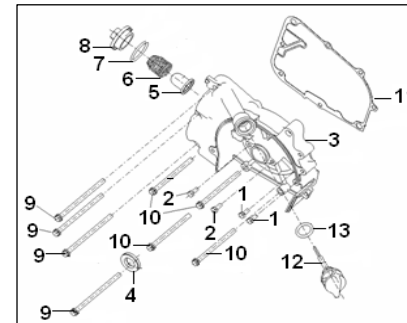

E08 COVER ASSY RH

NO	CODE		QTY	REM
1	B01080501222	BOLT	2	
2	B01070601862	BOLT	2	
3	14201B08F000	COVER,clutch	1	
4	14221B08F000	OIL SEAL	1	
5	26308J01F000	STAINER oil	1	
6	14305H03F000	SPRING,stainer	1	
7	14307H03F000	O RING	1	
8	14306H03F000	PLUG,DRAIN	1	
9	30504H03F000	BOLT	4	
10	B01070608564	BOLT	4	
11	14204B08F000	GASKET	1	
12	14216H03F000	GUIUDE,oil level	1	
13	14215J01F000	O RING18X3.5	1	

Season