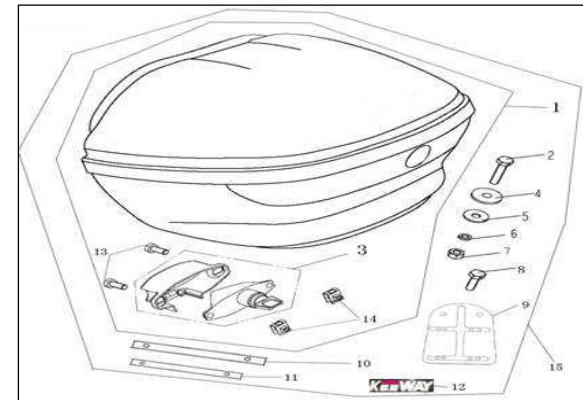

F24 BACK BOX ASSY

NO.	CODE		QTY.
2	B01010602564	BOLT 6X25MM	4
3	88600BMBT000	BACK BOX LOCK	1
4	52221BMBT000	WASHER	4
5	B07020000604	WASHER 6MM	4
6	B07000000604	WASHER SPRING , 6MM	4
7	B04000600065	NUT 6 MM	4
8	B01010601264	BOLT 6X12MM	4
9	52183B20T000	FIX BOARD	1
10	52181B20T000	FIX BOARD I	1
11	52182B20T000	FIX BOARD II	1
12	05591BMBT000	BACK BOX COVER	1
13	B01070601663	SCREW 6×16MM	2
14	52910BMBT000	NUT , CLIPPING 6MM	2
15	52200B20TM90	BACK BOX ASSY	1
15	52200B20TR80	BACK BOX ASSY	1
15	52200B20THN0	BACK BOX ASSY	1
15	52200B20TEN0	BACK BOX ASSY	1

LAR

VRM

CZ

AZ

Season