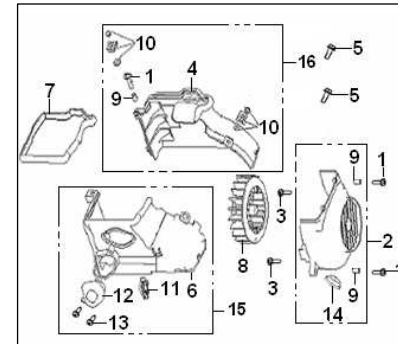

HURRICANE 50 4T

E09 FAN COVER&SHROUD ASSY

NO	CODE		QTY	REM
1	B01130602443	BOLT	3	
2	20200B08F000	COVER,fan assy	1	
3	3051248016F5	SCREW	2	
4	222202.100000	SHROUD,lower	1	
5	B01130601543	BOLT	2	
6	222201.100000	SHROUD,upper	1	
7	20101B08F000	SEAL,SHROUD	1	
8	222106.003000	FAN	1	
9	20208B08F930	BUSH	3	
10	20331B08F000	NUT ASSY	2	
11	20315B08F000	CLAMPER	1	
12	20309B08F110	COVER,tensioner	1	
13	B05055001203	SCREW	2	
14	20202B08F000	STOPPER	1	
15	20307B08F000	SHROUD,upper	1	
16	20332B08F000	SHROUD,lower	1	

Season