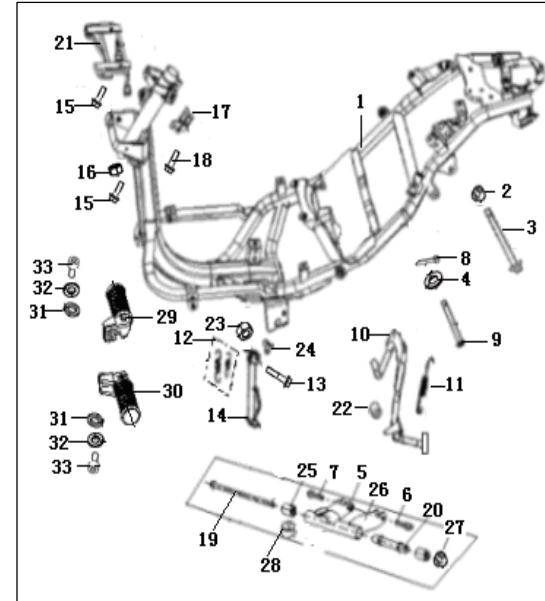

HURRICANE 50 4T

Season

F11 FRAME

NO.	CODE		QTY.
1	57100B3HT002	JOINTING ASSY., FRAME	1
2	B04171012564	NUT 10X1.25MM	1
3	58301BAAT000	AXLE , SUPPORT	1
4	B07020000804	WASHER 8	1
5	58320BSAT000	E/G BRKT COMP.	1
6	58305BAAT000	E/G MOUNTING BOLT	1
7	B01091004565	BOLT 10X1.25X45MM	1
8	58511BAAT000	COTTER PIN	1
9	58501BAAT000	SHAFT, MAIN STAND	1
10	58500B3HT000	MAIN STAND ASSY.	1
11	58502BAAT000	SPRING , MAIN STAND	1
12	57010BM0T001	TENSION SPRING, ASSY	1
13	57005BMBT000	BOLT	1
14	58700B20TT11	JOINTING ASSY., SINGLE STAND	1
15	B01090601664	BOLT 6X16MM	2
16	B04070600064	NUT 6MM	1
17	57007B20T000	POTHOOK, HELMET	1
18	B01090602064	BOLT 6X20MM	1
19	58301BAAT940	SHAFT , ENGINE BRACKET 10X232	1
20	58350BAAT000	BUSH ASSY	1
21	58200B20TT11	BRACKET ASSY., FRAME FRONT	1
22	58504BAAT000	RUBBER , MAIN STAND	1
23	B04070800065	U NUT 8MM	1
24	57006BM0T000	HOOK	2
25	58340BAAT000	BUFFER , ENGINE BRACKET	2
26	58320BAAT000	E/G BRKT JOINING. COMP.	1
27	B04171012565	U NUT 10X1.25MM	1
28	58302BAAT000	BUFFER MASS	1
29	58280B20T000	FOOTCAST, BACK,LEFT	1
30	58260B20T000	FOOTCAST, BACK,RIGHT	1
31	B07030001004	WASHER 10mm	2
32	B07000001004	WASHER SPRING 10mm	2
33	B02051002264	BOLT 10X22mm	2