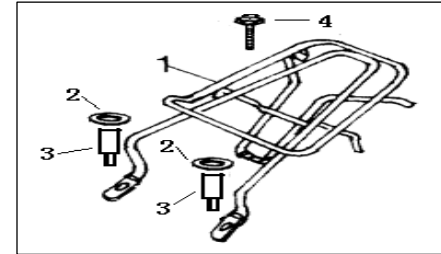

HURRICANE 50 4T

F09 REAR SWINGING ARM

NO.	CODE		QTY.
1	52011B20T000	REAR CARRIER	1
2	51014B20T000	DECORATIVE, COVER	2
3	51016B20T000	SPECIAL SCREW	2
4	B01070601665	BOLT M6X16	1

Season