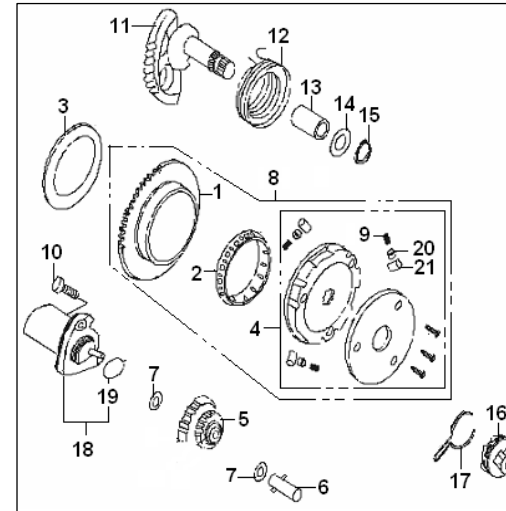

HURRICANE 50 4T

E12 START ASSY

NO	CODE	DESCRIPTION	QTY	RMK
1	217102.100000	START GEAR ASSY	1	
2	34121G02F000	NEEDLE BEARING	1	
3	34123G02F000	THRUST WASHER	1	
4	34110G02F00A	EXCEED CLUTCH	1	
5	217105.004000	IDLE GEAR	1	
6	217305.009000	IDLE GEAR SHAFT	1	
7	307990513200	WASHER	2	
8	217100.016000	STAT CLUTCH ASSY	1	
9	34405G02F00A	SPRING	6	
10	302040602065	SCREW	2	
11	216100.100000	SHAFT, kick starter	1	
12	17407G02F000	SPRING , kick starter	1	
13	216217.005000	BEARING , , kick starter	1	
14	307991005552	WASHER ,kick starter	1	
15	308090150003	CIRCLIP	1	
16	17415G02F000	KICK PINION ASSY	1	
17	17418G02F930	CLIP	1	
18	218100.022000	STARTING MOTOR ASSY	1	
19	315121226510	O-RING	1	
20	34404G02F00A	CAP	6	
21	217202.100000	ROLLER	6	

Season