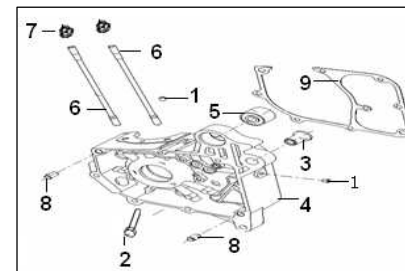

E05 CRANKCASE ASSY,RH

NO	CODE		QTY	REM
1	26207J01F000	STOPPER	2	
2	B01070605062	BOLT	1	
3	26119B08F930	COLLOR	1	
4	26210B08F000	CRANKCASE ASSY RH	1	
5	26501H03F000	BUSH	1	
6	26206B08F000	BOLT	2	
7	304290700063	NUT	2	
8	14206H03F000	PIN,dowel	2	
9	26201B08F000	GASKET	1	

Season