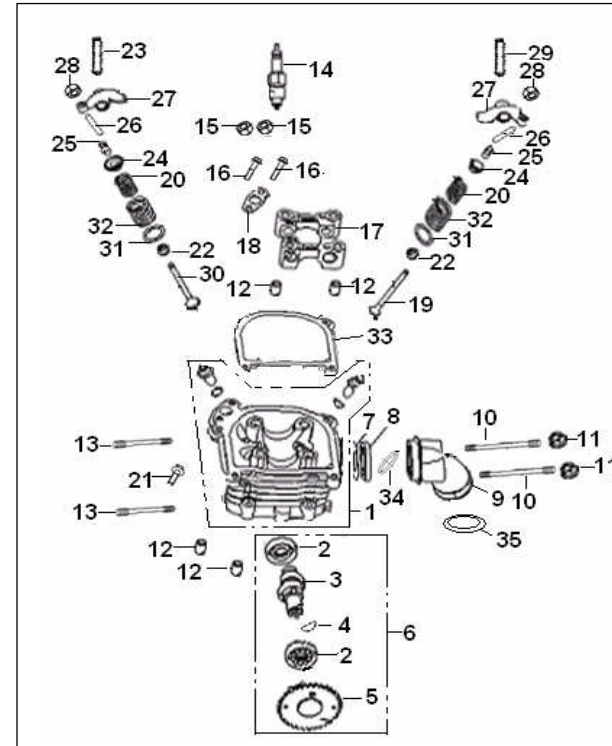

HURRICANE 50 4T

E02 CYLINDER HEAD ASSY

NO	CODE		QTY	REM
1	201100.055000	HEAD ASSY , cylinder	1	
2	B12016610250	BEARING	2	
3	30401B08F000	CAMSHAFT COMP	1	
4	203220.100000	KEY	1	
5	30404B08F000	SPROCKET	1	
6	30420B08F000	SHAFT,rocket valve	1	
7	110011130000	GASKET,INTAKE PIPE	1	
8	119071130000	INSULATOR carburetor	1	
9	119011130001	PIPE,intake	1	
10	B03000604762	BOLT	2	
11	B04070600062	NUT	2	
12	26208J01F000	PIN,dowel	4	
13	30521H03F000	BOLT	2	
14	201204.009000	SPARK PLUG	1	
15	B04070600062	NUT	2	
16	B03000601662	BOLT	2	
17	30304B08F000	HOLDER,camshaft	1	
18	229103.001000	GASKET	1	
19	30103B18F000	INLET VALVE	1	
20	30102H03F930	SPRING, valve innter	2	
21	B01070608564	BOLT	2	
22	30104H03F000	OIL SEAL	2	
23	30221B08F000	ARM,OUTlet rocker arm	1	
24	30203H03F000	UPPER SEAT, valve spring	2	
25	30108H03F000	COTTER, valve	4	
26	203308.004000	SCREW, adjusting	2	
27	30223B18F000	ARM, valve rocket	2	
28	30302H03F000	NUT, tappet adjusting	2	
29	30121B08F000	ARM, inlet rocker arm	1	
30	30201B18F000	EXHAUST VALVE	1	
31	30208H03F000	SEAL, spring	2	
32	30101H03F930	SPRING, valve outer	2	
33	30506B18F000	HEAD GASKET , cylinder	1	
34	315121522010	O RING	1	
35	30740B08F000	CLAMP	1	

Season