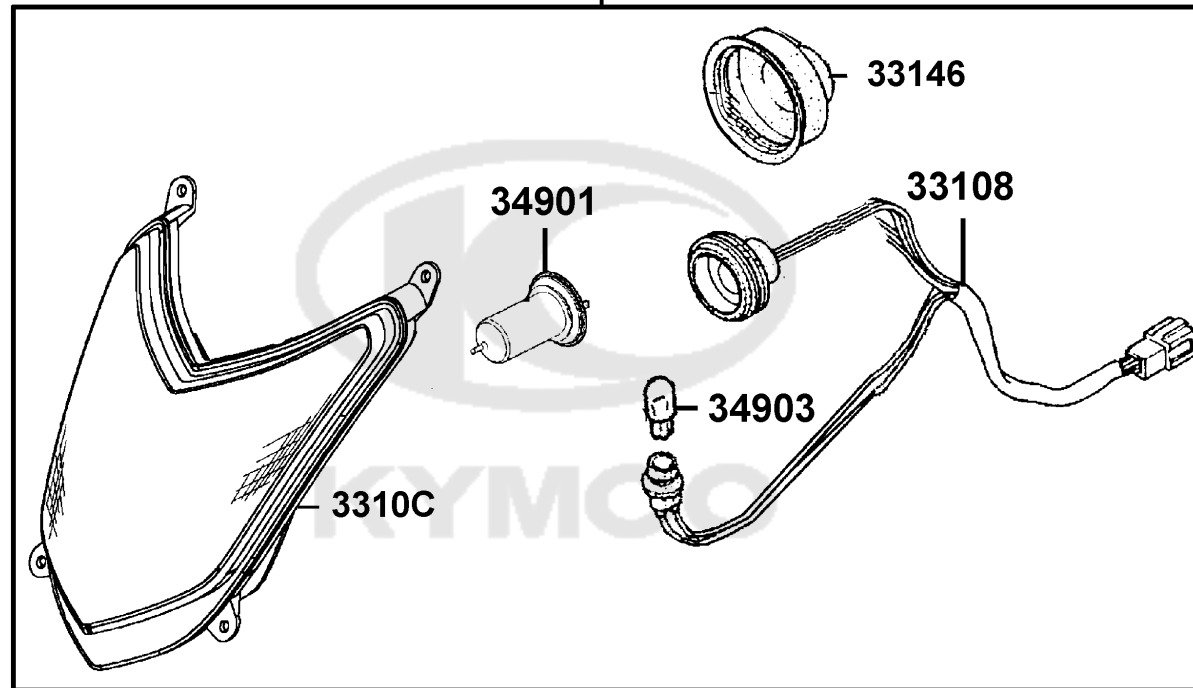

F01

Head Light

33100