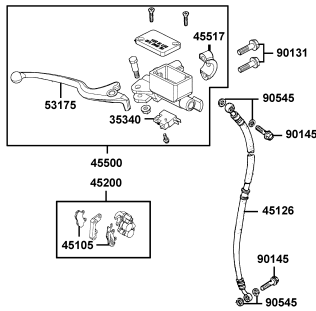

E08 Fan Cover Generator

E09 Transmission

CONTENTS - FRAME GROUP

F01 Head Light

F02 Speedometer

F03 Handle Steering Handle Cover

F04 Brake Master Cylinder

F05 Front Cover Front Fender