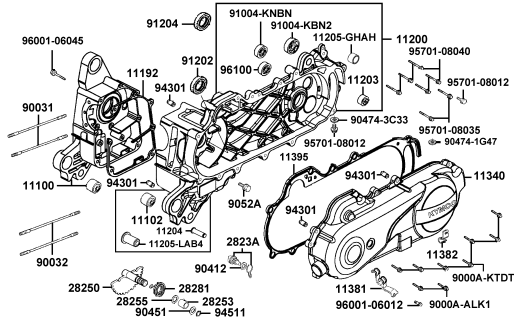

CONTENTS - ENGINE GROUP

E01 Crank Case