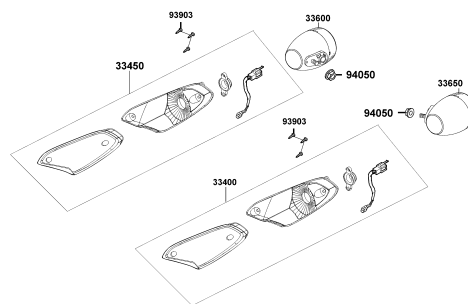

F17 Front Winker