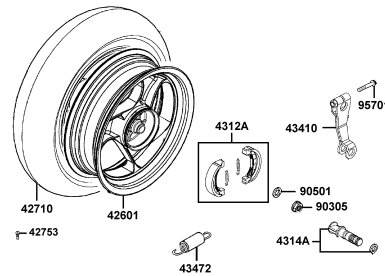

F08 Rear Wheel