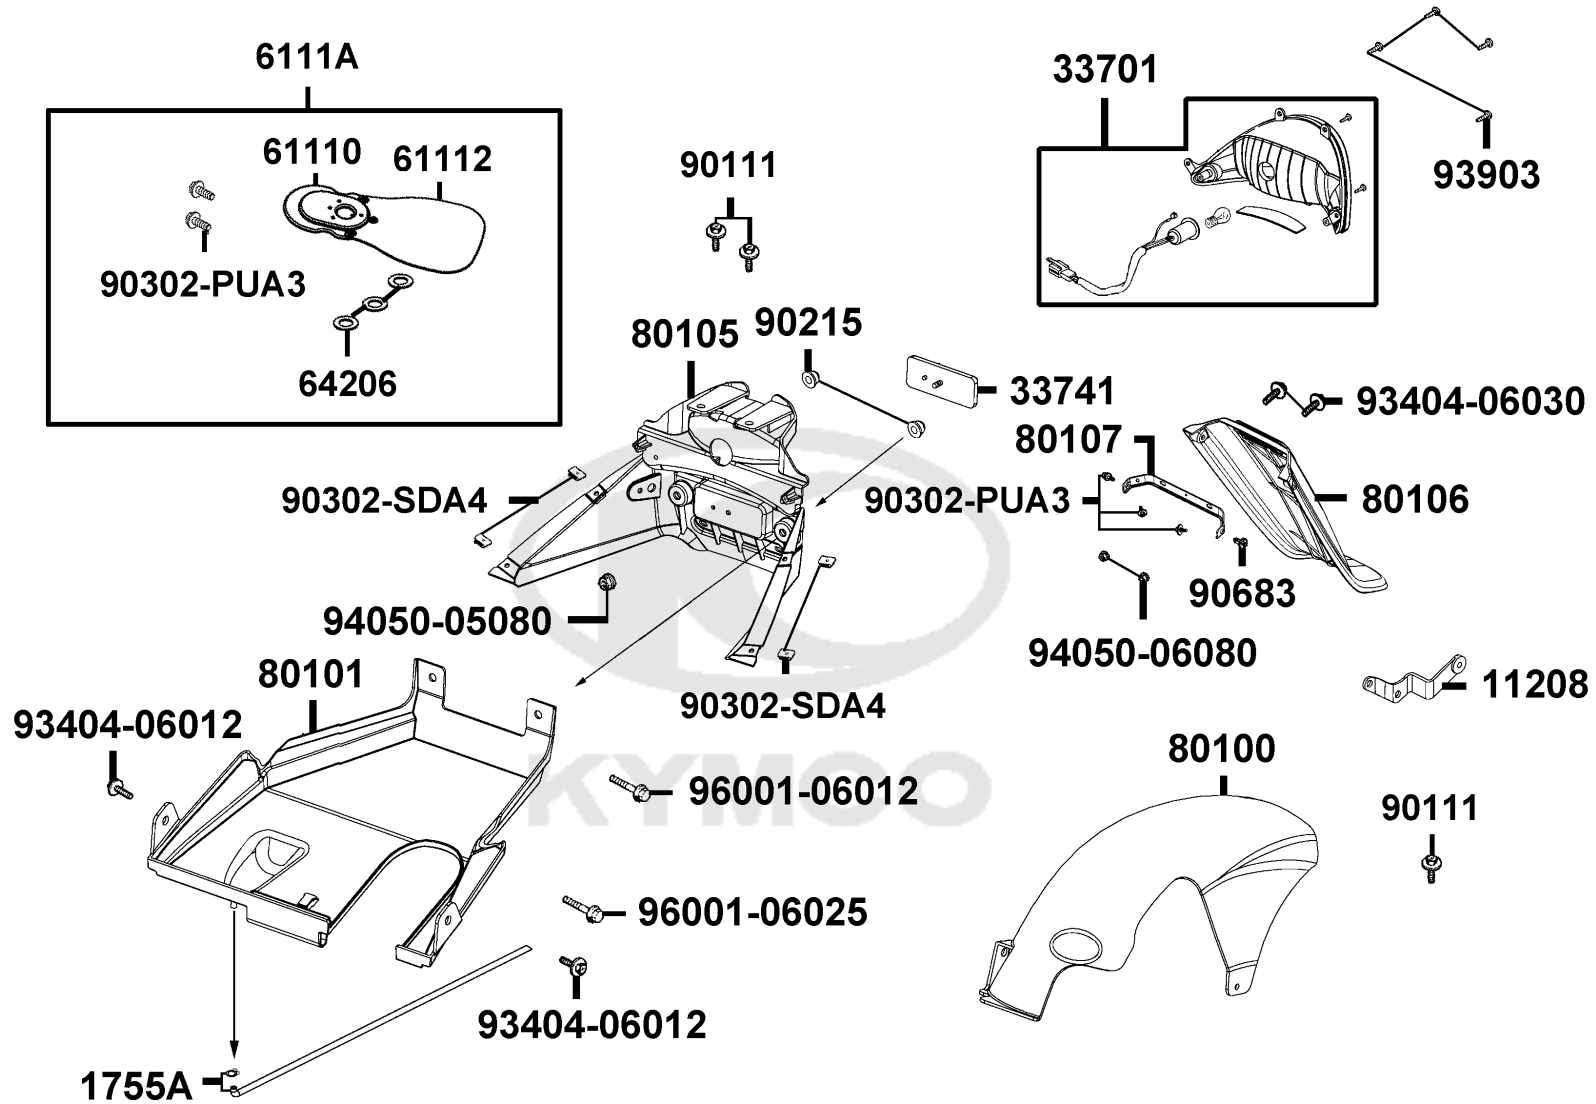

F18

Tail Light