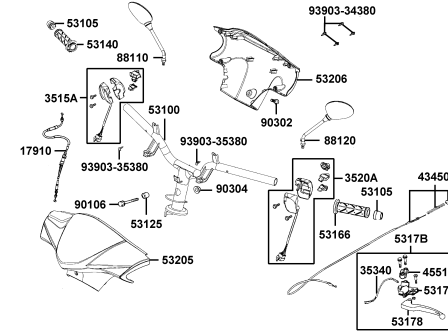

E08 Fan Cover Generator

E09 Transmission

CONTENTS - FRAME GROUP

F01 Head Light

F02 Speedometer

F03 Handle Steering Handle Cover

F04 Brake Master Cylinder

F05 Front Cover Front Fender