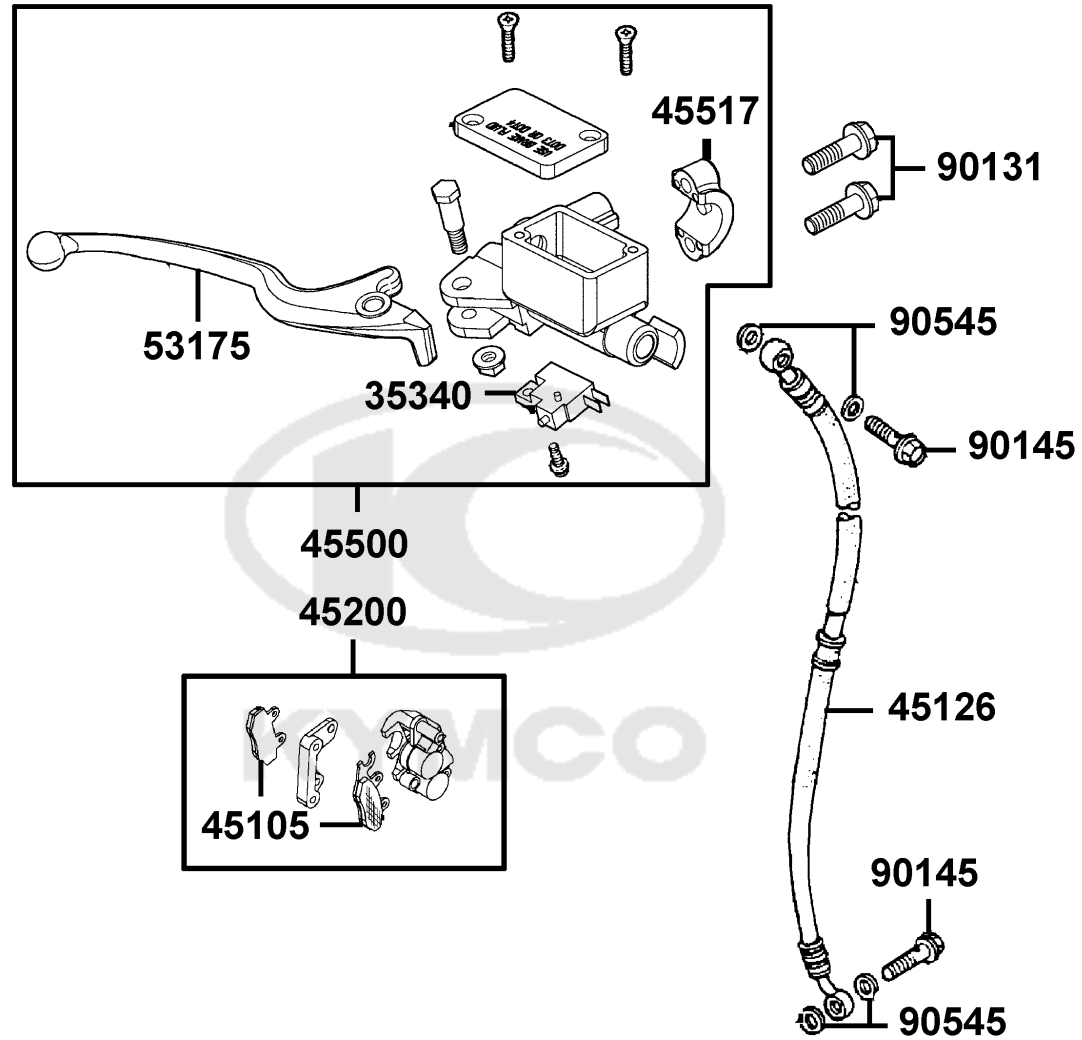

F04

Brake Master Cylinder