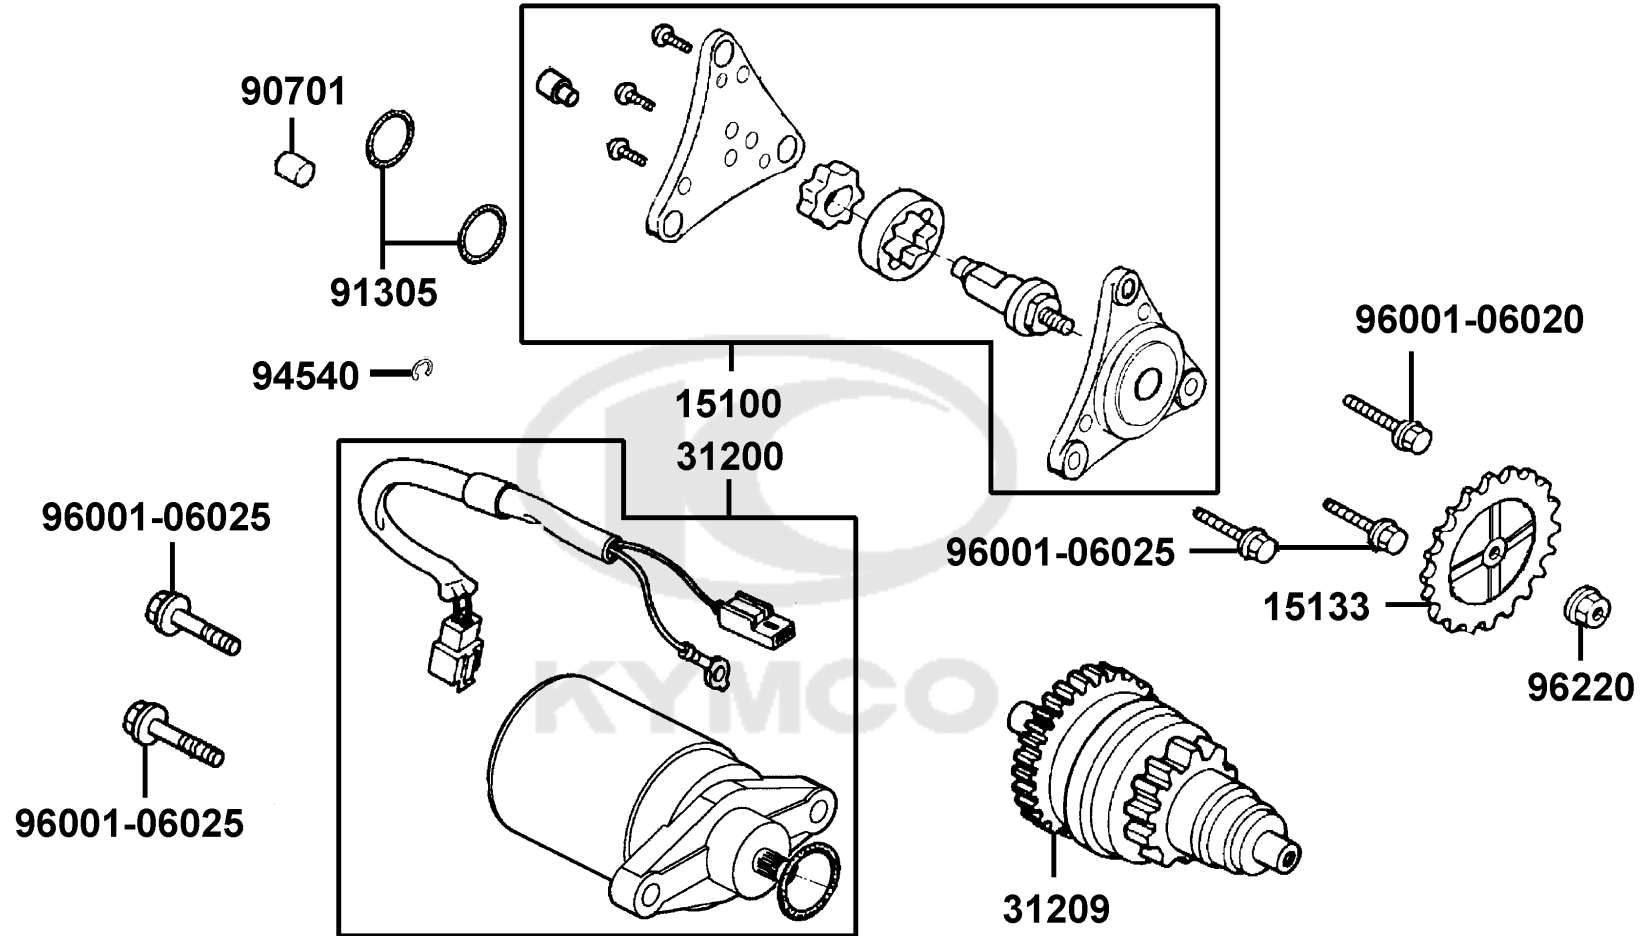

E07

Starting Motor Oil Pump