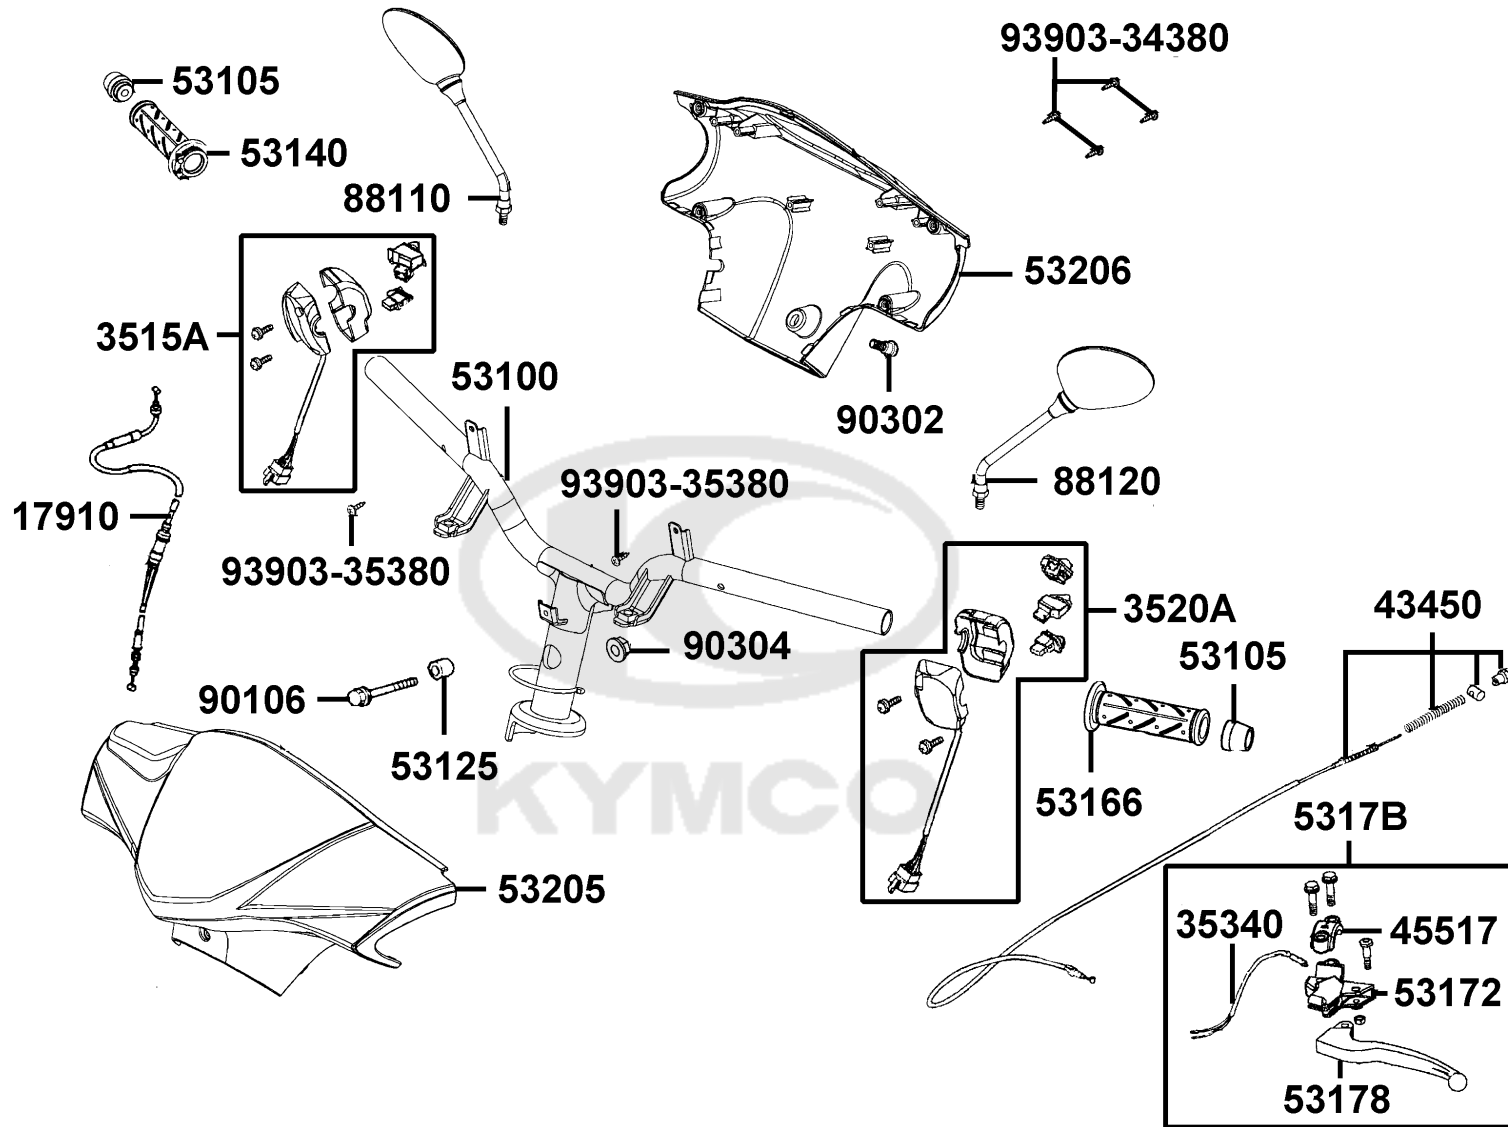

F03

Handle Steering Handle Cover