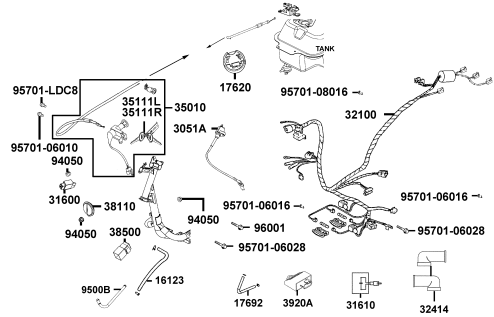

F20 Frame Body

F21 CANISTER-PCV ASSY

F22 Emblem Stripe

E01

Crank Case

Sales mark	Ref no	Part no	Description	Reg description	Regd no	E01
	11100	11100-KGBG-C00	CRANK CASE COMP.,R	CRANK CASE COMP RIGHT	1	
	11102	11102-1G87-C00	RUB BUSH ENG HANGER	RUB BUSH ENG HANGER	1	
	11192	11192-KGBG-E90	GASKET,CRANK CASE@A	GASKET CRANK CASE@A	1	
	11200	11200-LBD6-C00	CRANK CASE COMP LEFT	CRANK CASE COMP LEFT	1	
	11203	11203-GGC7-W10	UNDER RUBBER BUSH REAR CUSHION	UNDER RUBBER BUSH REAR CUSHION	1	
	11204	11204-KNBN-C00	PIN SPG HOOK	PIN SPG HOOK	1	
	11205-GHAH	11205-GHAH-C00	BUSH 8*12*8	BUSH 8*12*8	2	
	11205-LAB4	11205-LAB4-C00	BUSH M STAND	BUSH M STAND	2	
**	11340	11340-LBD6-C00	COVER COMP L CRANK CASE	COVER COMP L CRANK CASE	1	
	11381	11381-KHC4-C00	CLAMPER THROTTLE CABLE	CLAMPER THROTTLE CABLE	1	
	11382	11382-LBD6-C00	CLAMPER BRAKE CABLE	CLAMPER BRAKE CABLE	1	
	11395	11395-LBD6-C00	GASKET L COVER	GASKET L COVER	1	
	2823A	2823A-LBD6-C00	GEAR ASSY KICK DRIVEN	GEAR ASSY KICK DRIVEN	1	
	28250	28250-GBN2-C00	SPINDLE COMP KICK STARTER	SPINDLE COMP KICK STARTER	1	
	28253	28253-GBN2-C00	BUSH KICK SPINDLE	BUSH KICK SPDL	1	
	28255	28255-GFS6-C00	COLLAR KICK BOSS	COLLAR KICK BOSS	1	
	28281	28281-GBN2-C00	SPRING KICK RETURN	SPRING KICK RETURN	1	
	9000A-ALK1	9000A-ALK1-E15	BOLT ASSY SPECIAL	BOLT ASSY SPECIAL	2	
	9000A-KTDT	9000A-KTDT-C02	BOLT ASSY SPECIAL 6*27	BOLT ASSY SPECIAL 6*29.5(G)	5	
	90031	90031-KGBG-C01	BOLT A STUD 7*168	BOLT A STUD 7*168	1	