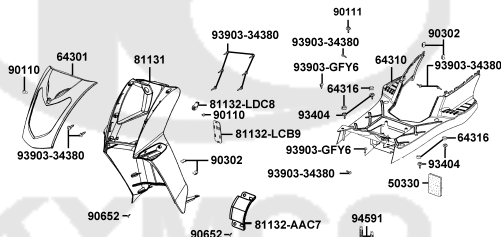

E08 Fan Cover Generator

E09 Transmission

CONTENTS - FRAME GROUP

F01 Head Light

F02 Speedometer

F03 Handle Steering Handle Cover

F04 Brake Master Cylinder

F05 Front Cover Front Fender