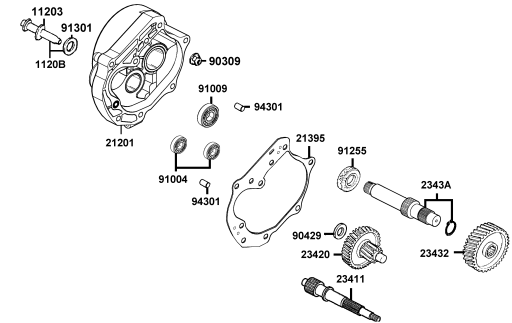

E09 Transmission