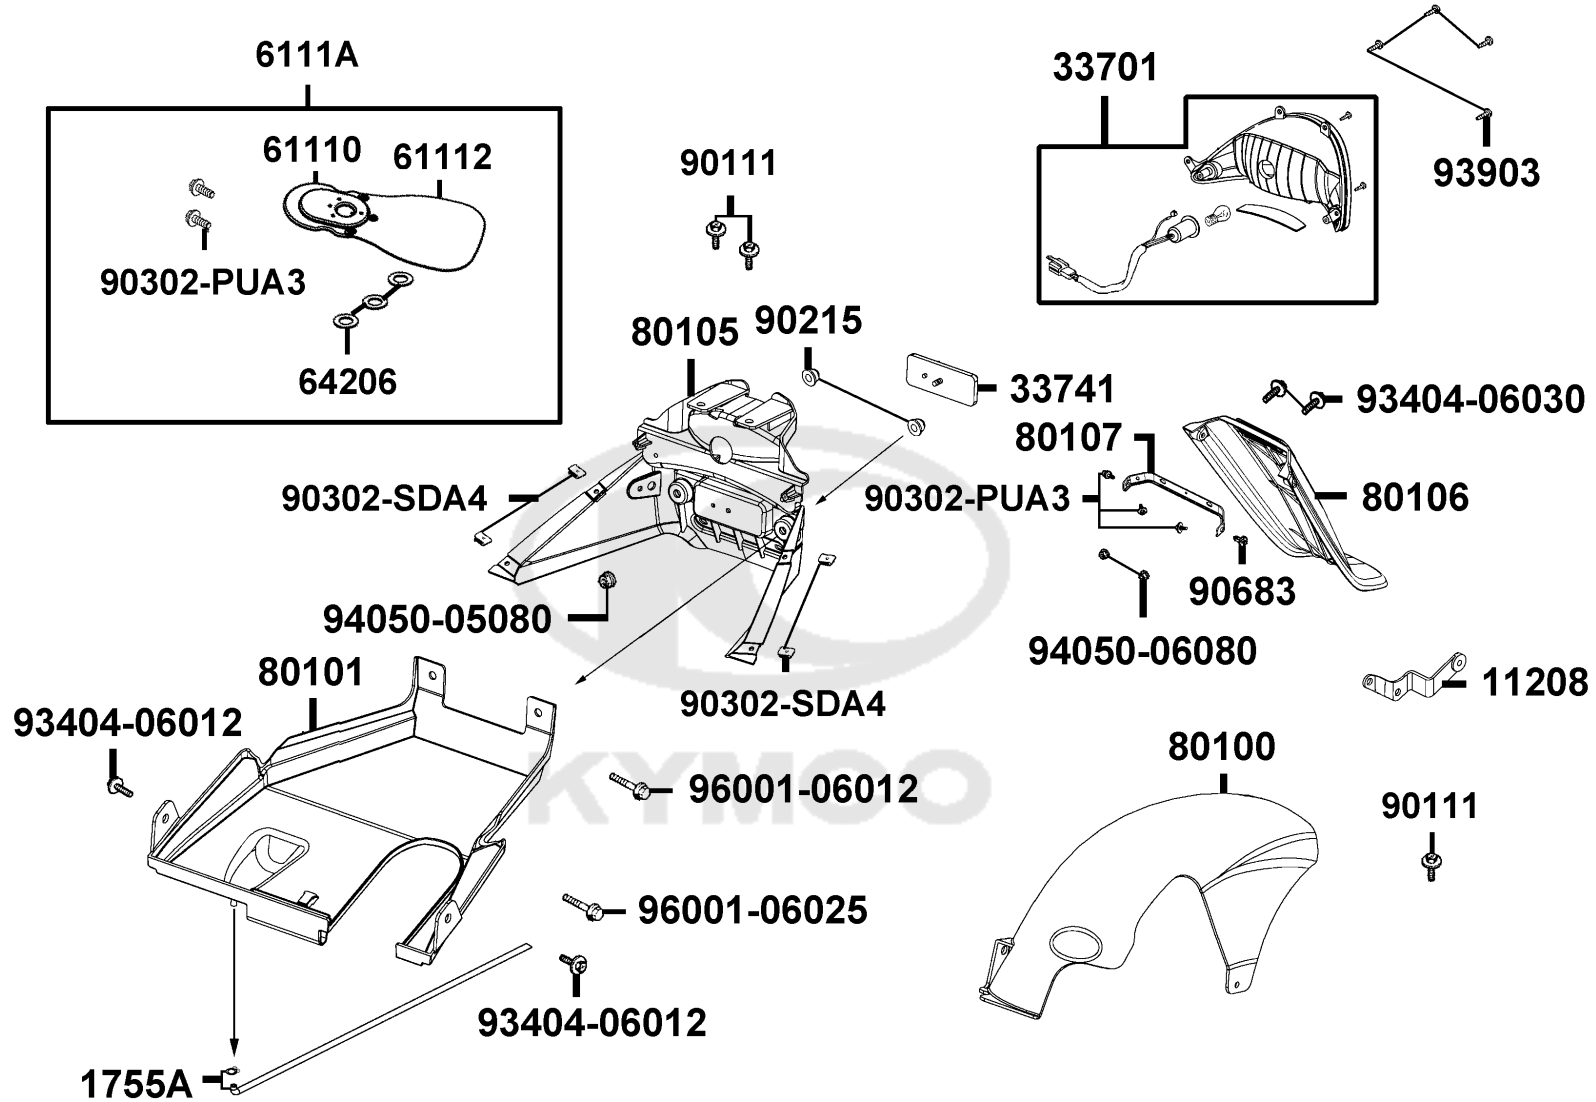

F18

Tail Light