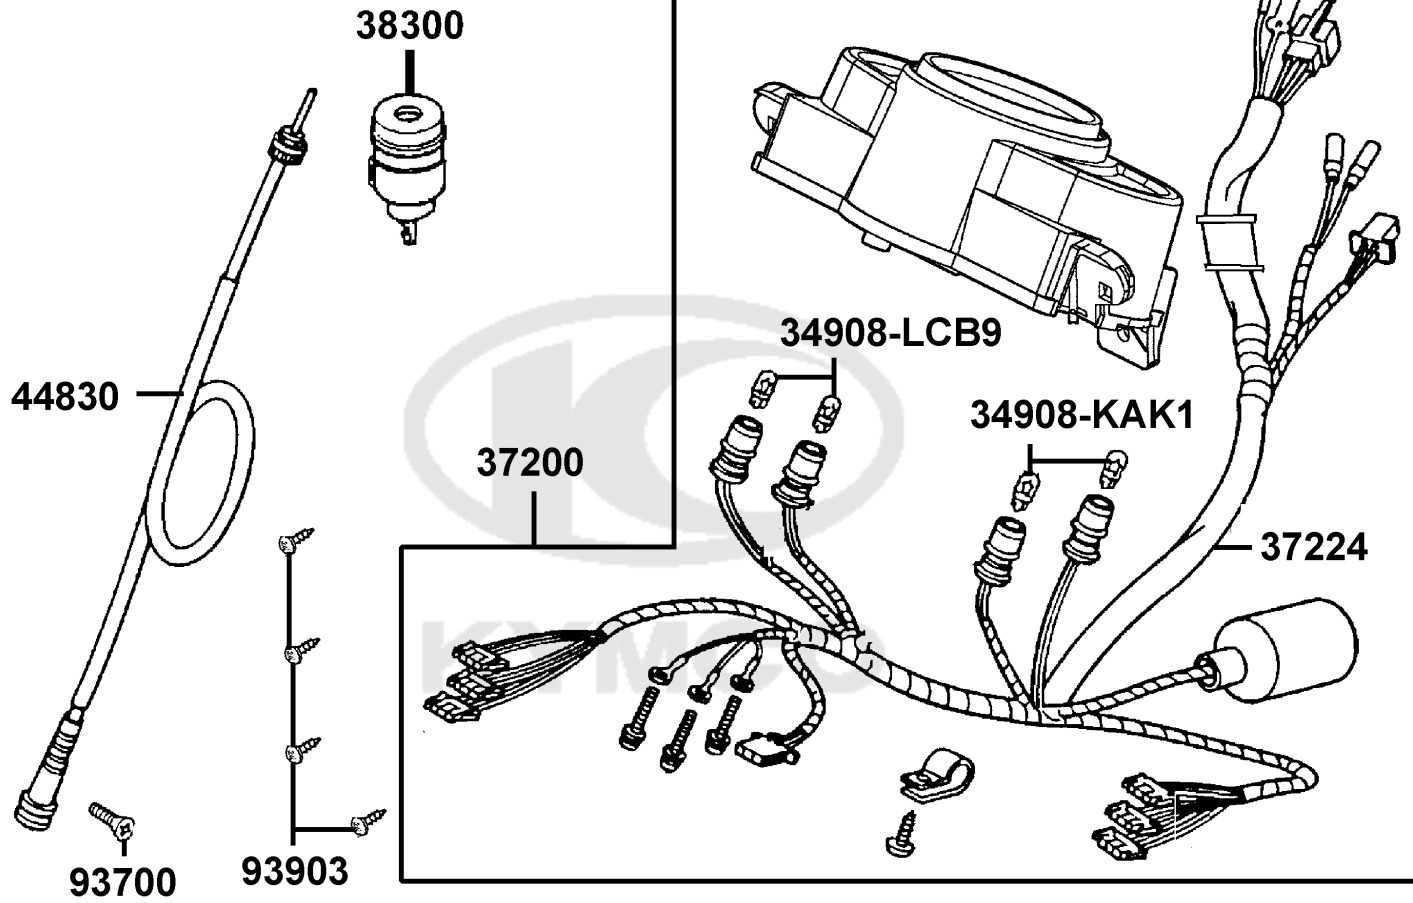

F02

Speedometer