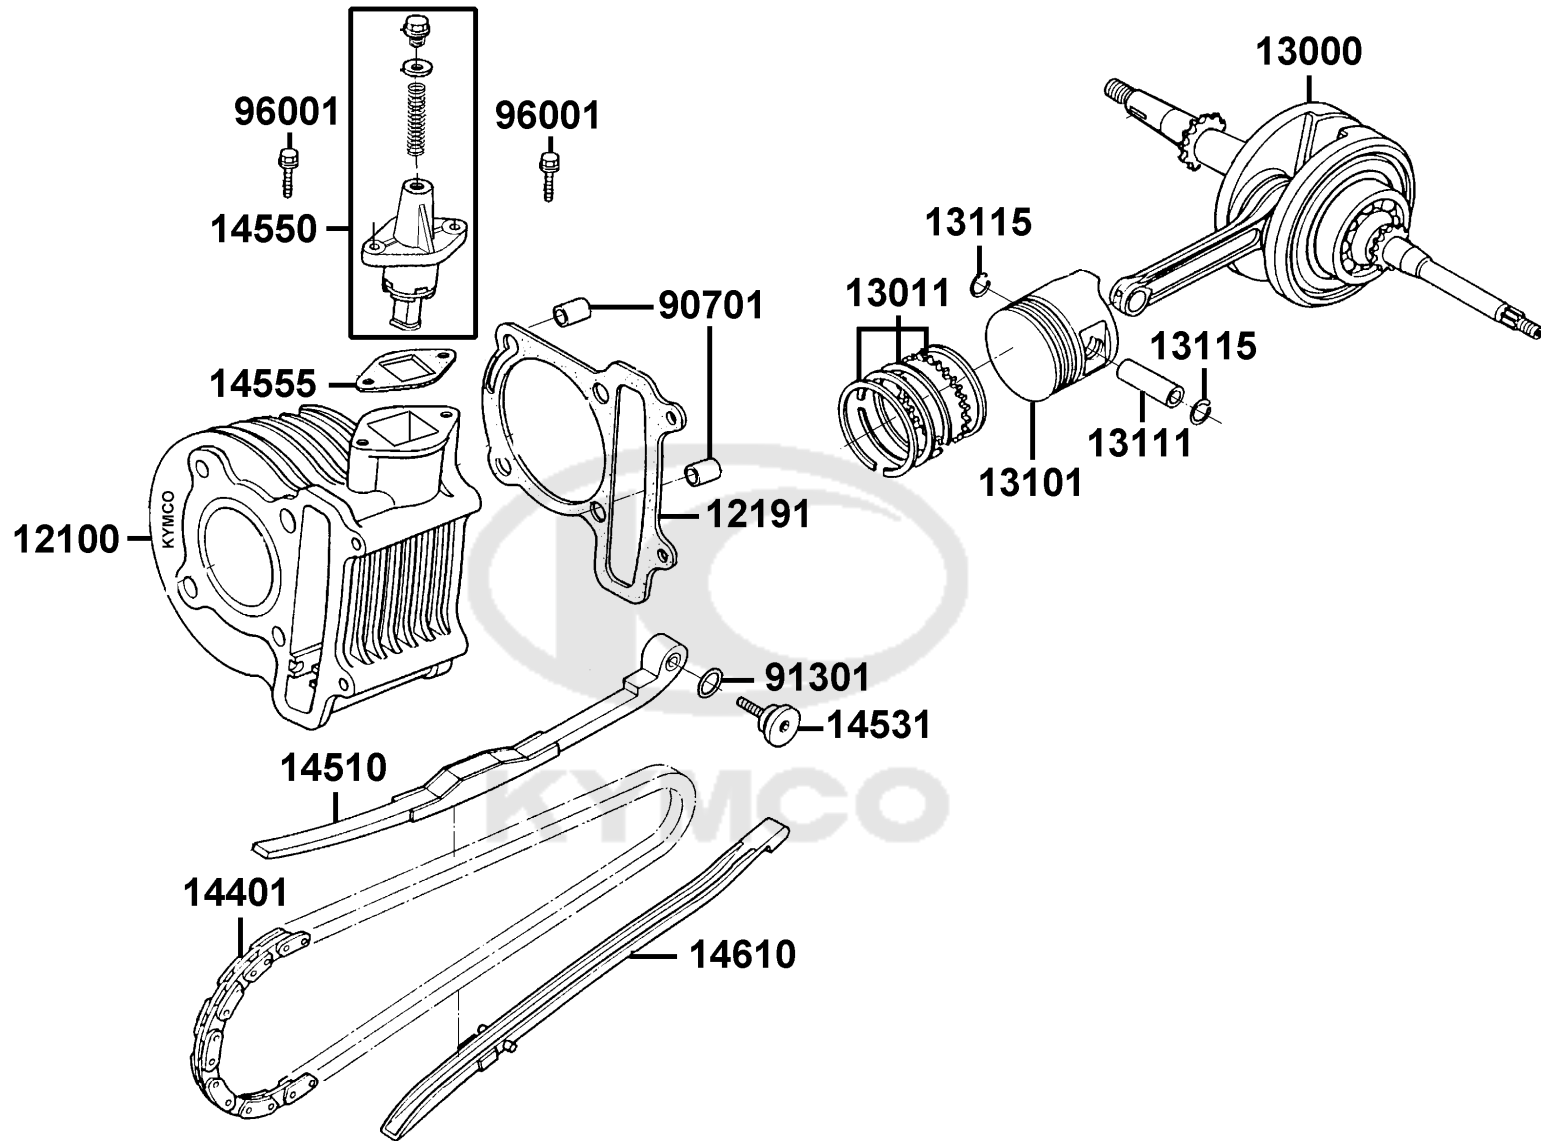

E03

Cylinder Piston Crankshaft