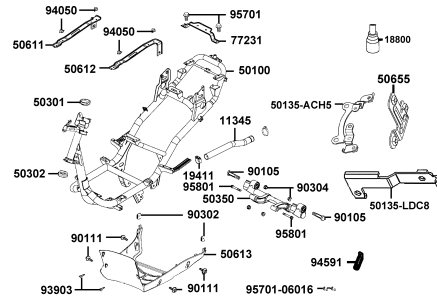

F20 Frame Body

F21 CANISTER-PCV ASSY

F22 Emblem Stripe

E01

Crank Case

Sales mark	Ref no	Part no	Description	Reg description	Regd no	E01
	11100	11100-KGBG-C00	CRANK CASE COMP.,R	CRANK CASE COMP RIGHT	1	
	11102	11102-1G87-C00	RUB BUSH ENG HANGER	RUB BUSH ENG HANGER	1	
	11192	11192-KGBG-E90	GASKET,CRANK CASE@A	GASKET CRANK CASE@A	1	
	11200	11200-LBD6-C00	CRANK CASE COMP LEFT	CRANK CASE COMP LEFT	1	
	11203	11203-GGC7-W10	UNDER RUBBER BUSH REAR CUSHION	UNDER RUBBER BUSH REAR CUSHION	1	
	11204	11204-KNBN-C00	PIN SPG HOOK	PIN SPG HOOK	1	
	11205-GHAH	11205-GHAH-C00	BUSH 8*12*8	BUSH 8*12*8	2	
	11205-LAB4	11205-LAB4-C00	BUSH M STAND	BUSH M STAND	2	
**	11340	11340-LBD6-C00	COVER COMP L CRANK CASE	COVER COMP L CRANK CASE	1	
	11381	11381-KHC4-C00	CLAMPER THROTTLE CABLE	CLAMPER THROTTLE CABLE	1	
	11382	11382-LBD6-C00	CLAMPER BRAKE CABLE	CLAMPER BRAKE CABLE	1	
	11395	11395-LBD6-C00	GASKET L COVER	GASKET L COVER	1	
	2823A	2823A-LBD6-C00	GEAR ASSY KICK DRIVEN	GEAR ASSY KICK DRIVEN	1	
	28250	28250-GBN2-C00	SPINDLE COMP KICK STARTER	SPINDLE COMP KICK STARTER	1	
	28253	28253-GBN2-C00	BUSH KICK SPINDLE	BUSH KICK SPDL	1	
	28255	28255-GFS6-C00	COLLAR KICK BOSS	COLLAR KICK BOSS	1	
	28281	28281-GBN2-C00	SPRING KICK RETURN	SPRING KICK RETURN	1	
	9000A-ALK1	9000A-ALK1-E15	BOLT ASSY SPECIAL	BOLT ASSY SPECIAL	2	
	9000A-KTDT	9000A-KTDT-C02	BOLT ASSY SPECIAL 6*27	BOLT ASSY SPECIAL 6*29.5(G)	5	
	90031	90031-KGBG-C01	BOLT A STUD 7*168	BOLT A STUD 7*168	1	