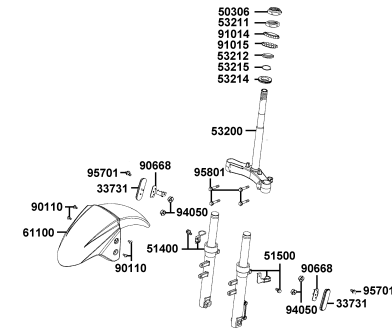

F09 Seat

F06 Stem Steering Front Cushion