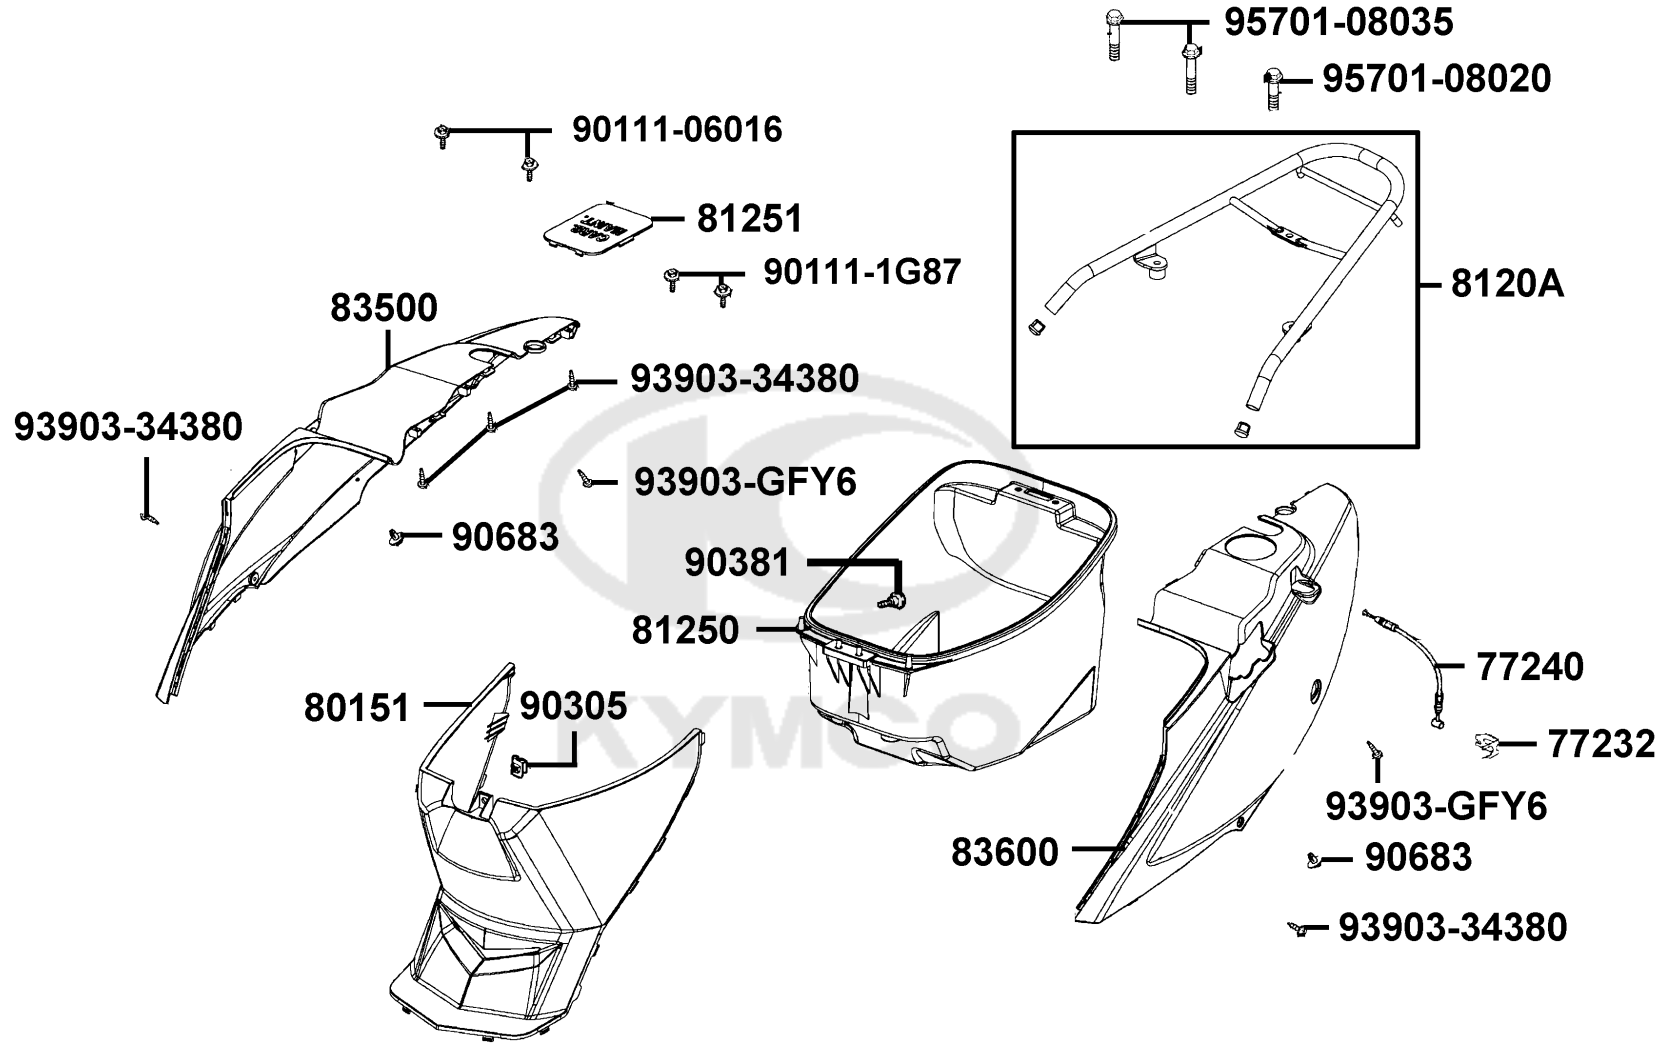

F11

Battery

Sales mark	Ref no	Part no	Description	Reg description	Regd no	F11
------------	--------	---------	-------------	-----------------	---------	------------

	31500	31500-ALC8-EZ0	BATTERY YTX7A-BS	YT7A-4 BATTERY	1	
**	50326	50326-LCB9-C10	COVER BATTERY	COVER BATTERY	1	
	93903	93903-35380-G	SCREW TAPPING 5*16 (K)	SCREW TAPPING 5*16	1	
	98200-11000	98200-11000	FUSE A10	FUSE 10A	1	
	98200-11500	98200-11500	FUSE A15	FUSE A15	1	