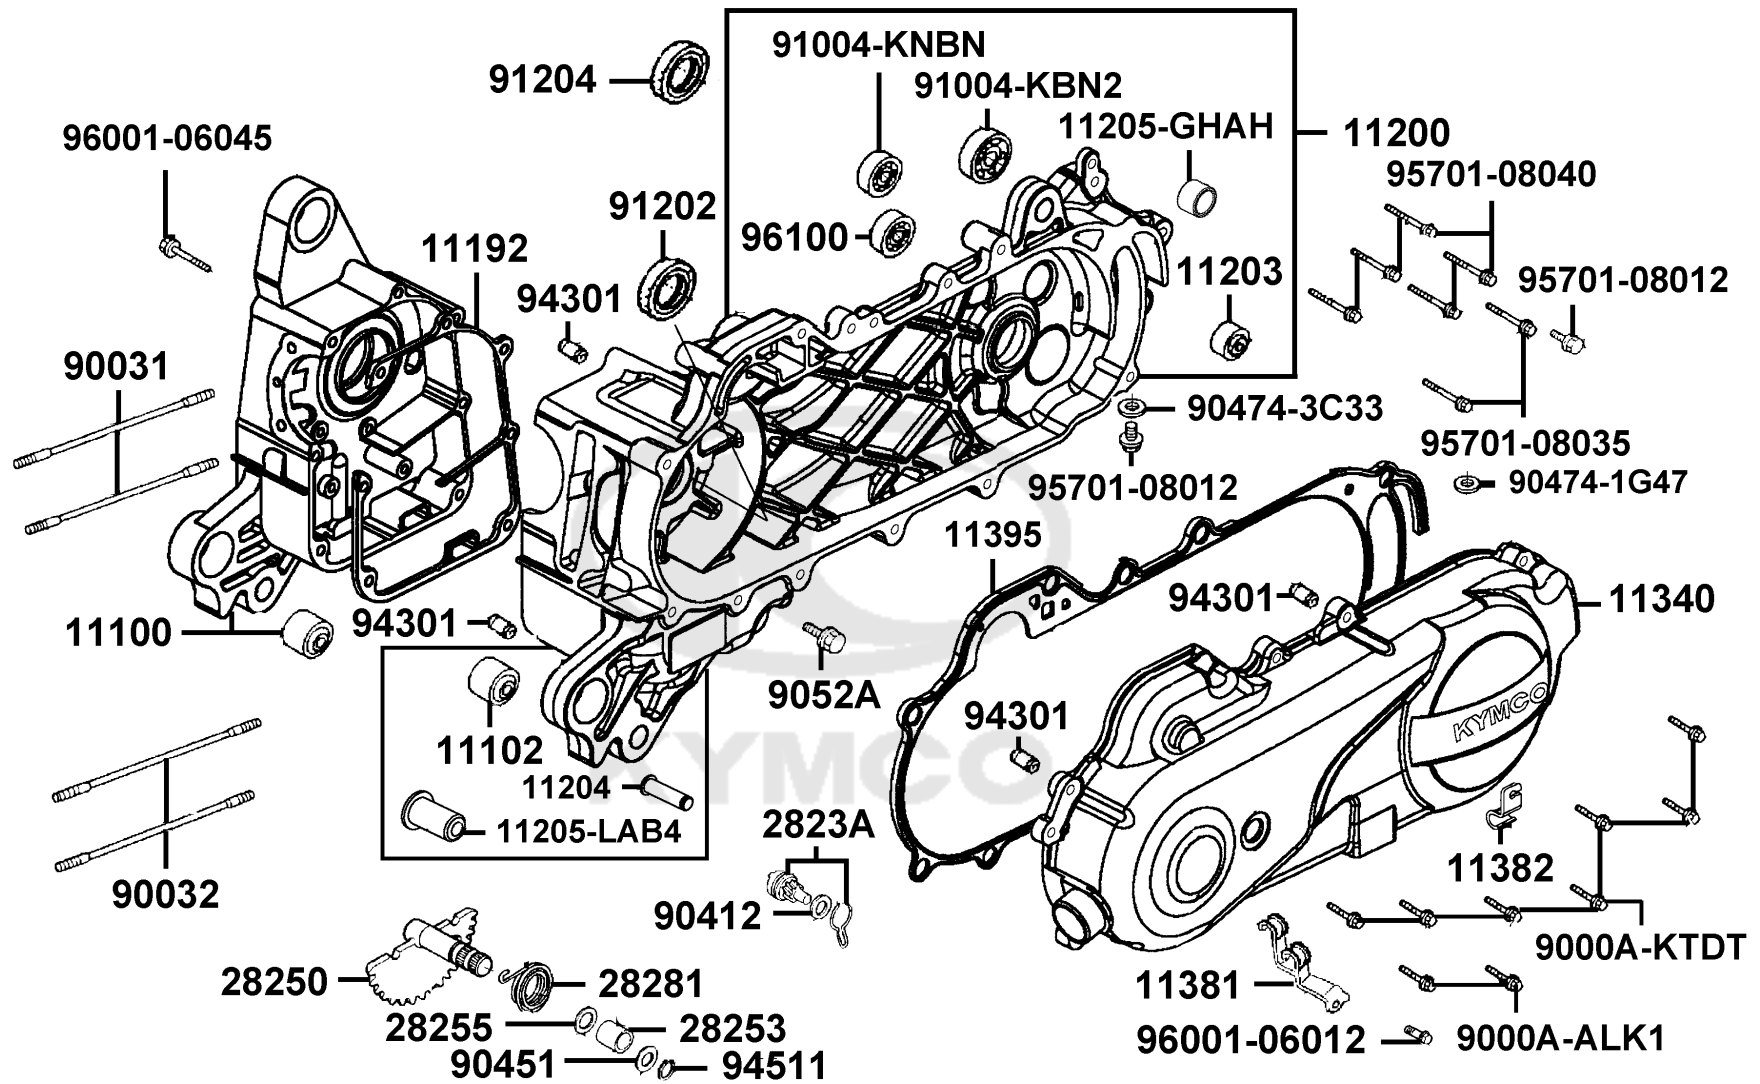

F20 Frame Body

F21 CANISTER-PCV ASSY

F22 Emblem Stripe

E01

Crank Case

Sales mark	Ref no	Part no	Description	Reg description	Regd no	E01
	11100	11100-KGBG-C00	CRANK CASE COMP.,R	CRANK CASE COMP RIGHT	1	
	11102	11102-1G87-C00	RUB BUSH ENG HANGER	RUB BUSH ENG HANGER	1	
	11192	11192-KGBG-E90	GASKET,CRANK CASE@A	GASKET CRANK CASE@A	1	
	11200	11200-LBD6-C00	CRANK CASE COMP LEFT	CRANK CASE COMP LEFT	1	
	11203	11203-GGC7-W10	UNDER RUBBER BUSH REAR CUSHION	UNDER RUBBER BUSH REAR CUSHION	1	
	11204	11204-KNBN-C00	PIN SPG HOOK	PIN SPG HOOK	1	
	11205-GHAH	11205-GHAH-C00	BUSH 8*12*8	BUSH 8*12*8	2	
	11205-LAB4	11205-LAB4-C00	BUSH M STAND	BUSH M STAND	2	
**	11340	11340-LBD6-C00	COVER COMP L CRANK CASE	COVER COMP L CRANK CASE	1	
	11381	11381-KHC4-C00	CLAMPER THROTTLE CABLE	CLAMPER THROTTLE CABLE	1	
	11382	11382-LBD6-C00	CLAMPER BRAKE CABLE	CLAMPER BRAKE CABLE	1	
	11395	11395-LBD6-C00	GASKET L COVER	GASKET L COVER	1	
	2823A	2823A-LBD6-C00	GEAR ASSY KICK DRIVEN	GEAR ASSY KICK DRIVEN	1	
	28250	28250-GBN2-C00	SPINDLE COMP KICK STARTER	SPINDLE COMP KICK STARTER	1	
	28253	28253-GBN2-C00	BUSH KICK SPINDLE	BUSH KICK SPDL	1	
	28255	28255-GFS6-C00	COLLAR KICK BOSS	COLLAR KICK BOSS	1	
	28281	28281-GBN2-C00	SPRING KICK RETURN	SPRING KICK RETURN	1	
	9000A-ALK1	9000A-ALK1-E15	BOLT ASSY SPECIAL	BOLT ASSY SPECIAL	2	
	9000A-KTDT	9000A-KTDT-C02	BOLT ASSY SPECIAL 6*27	BOLT ASSY SPECIAL 6*29.5(G)	5	
	90031	90031-KGBG-C01	BOLT A STUD 7*168	BOLT A STUD 7*168	1	