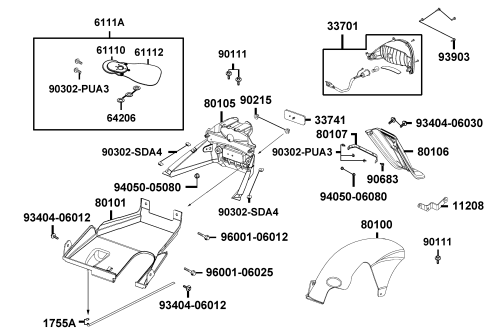

F18 Tail Light