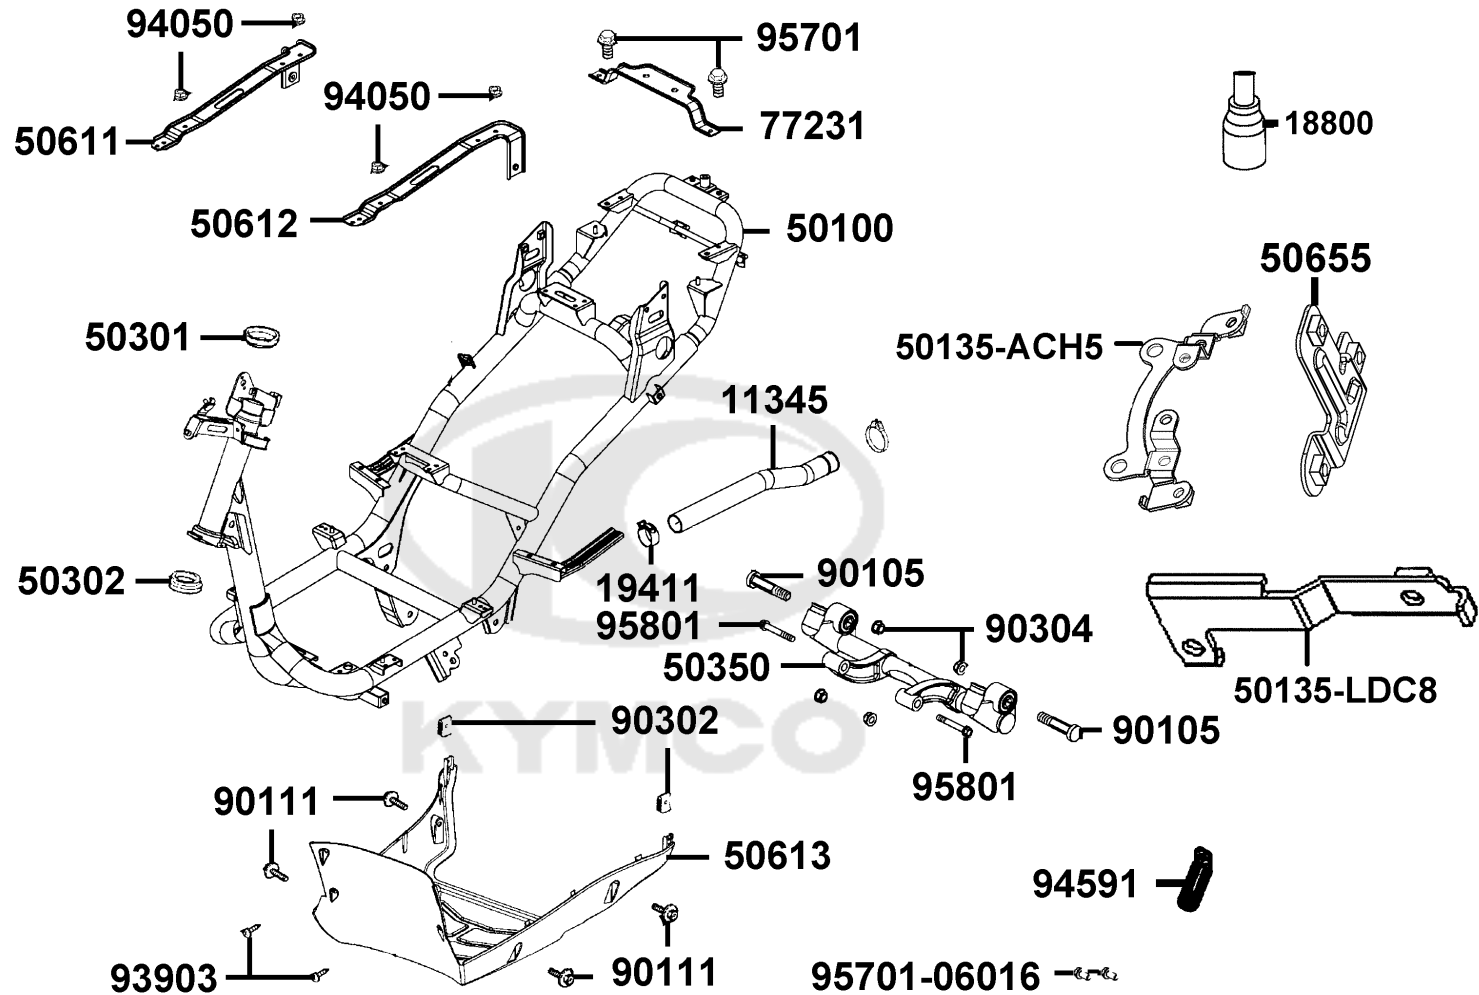

F20

Frame Body