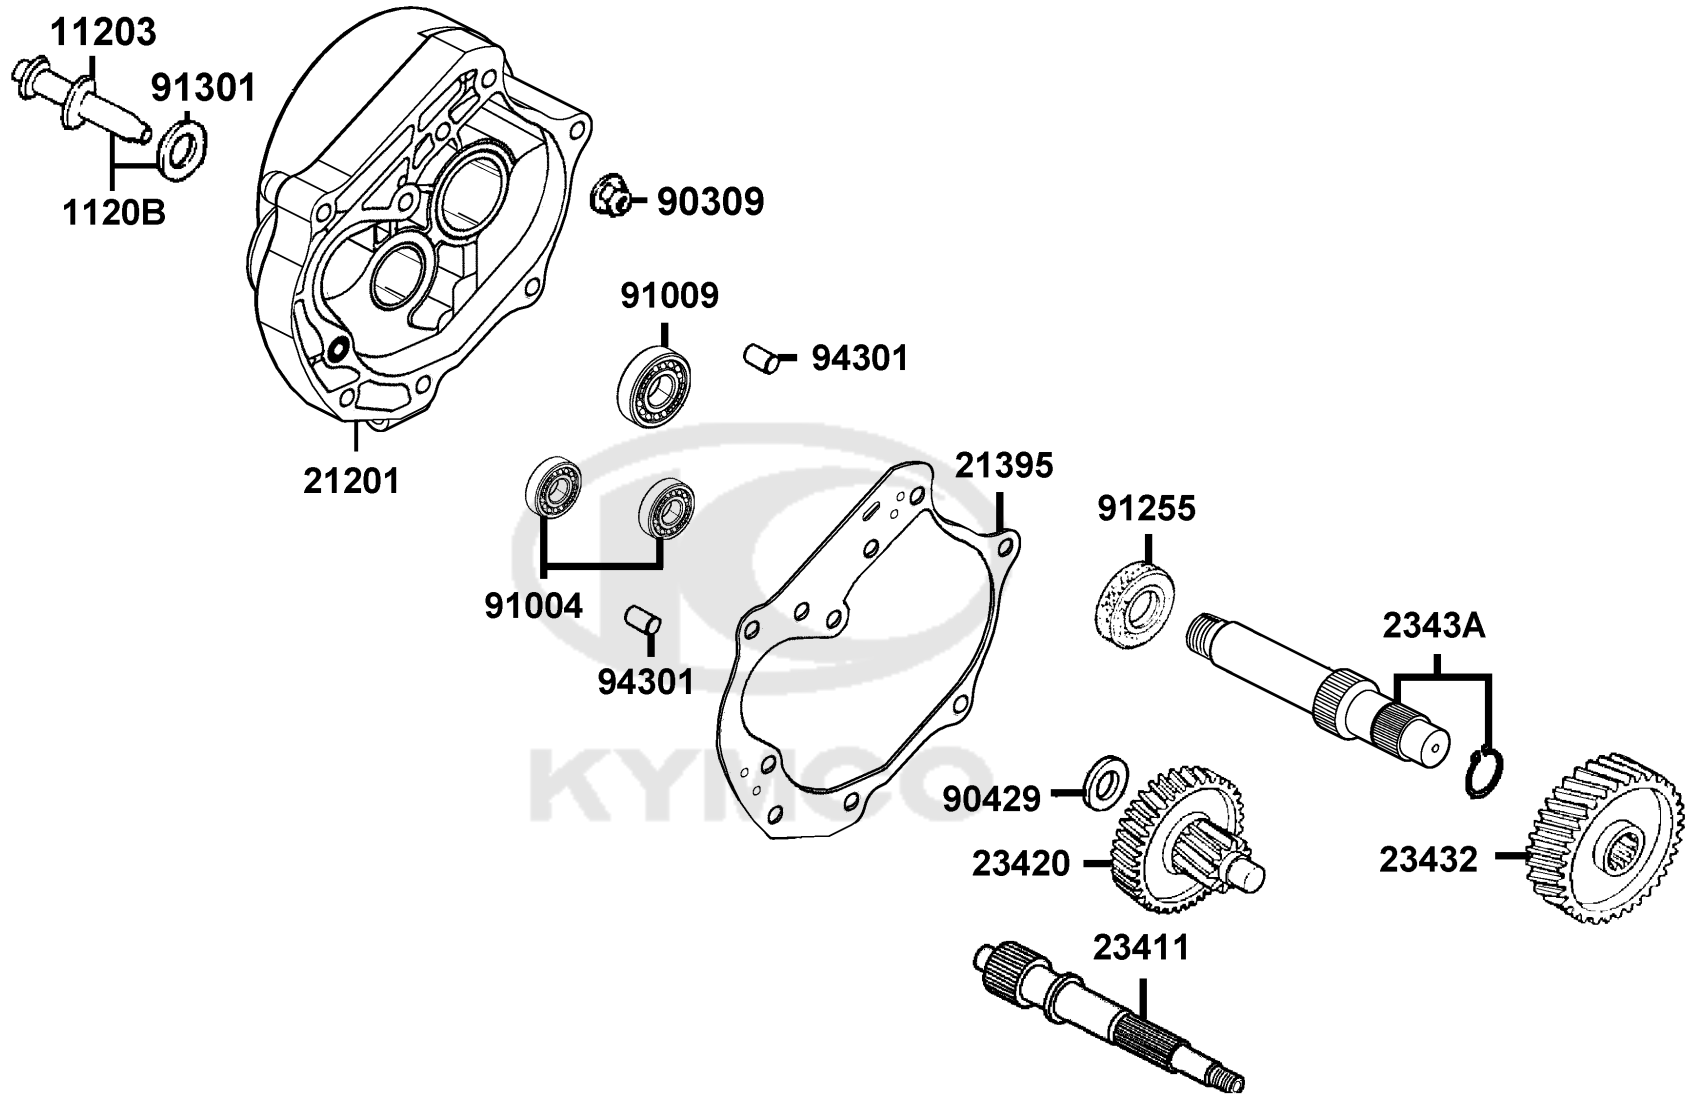

E09

Transmission