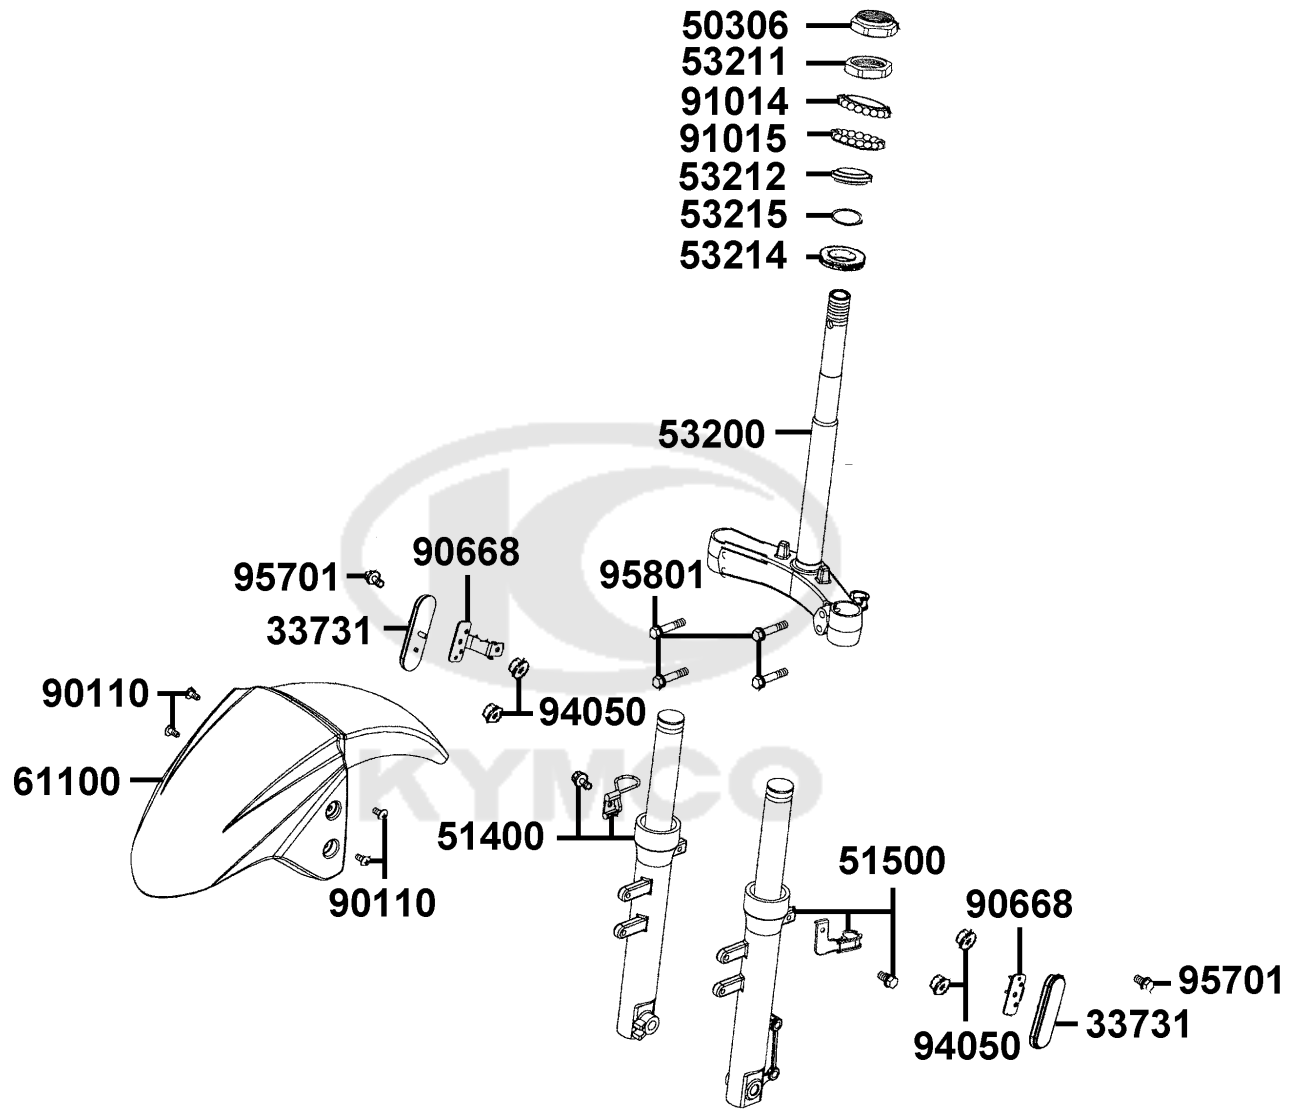

F06

Stem Steering Front Cushion