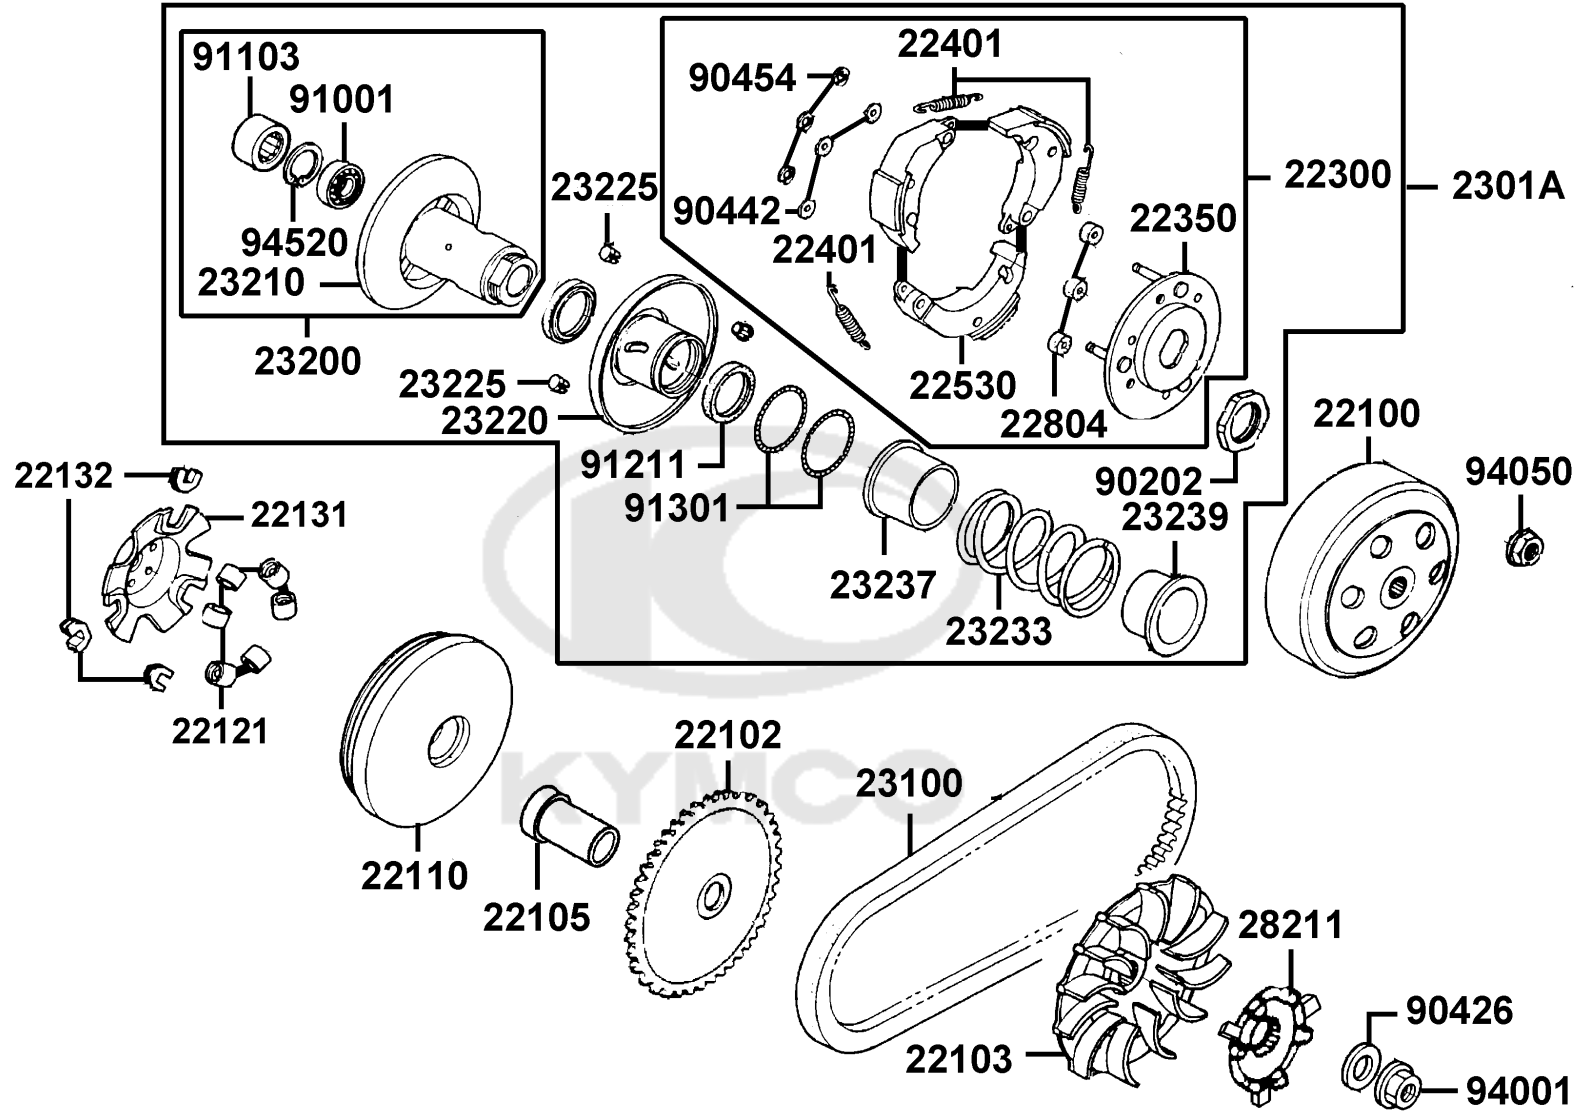

E06

Driven Pulley