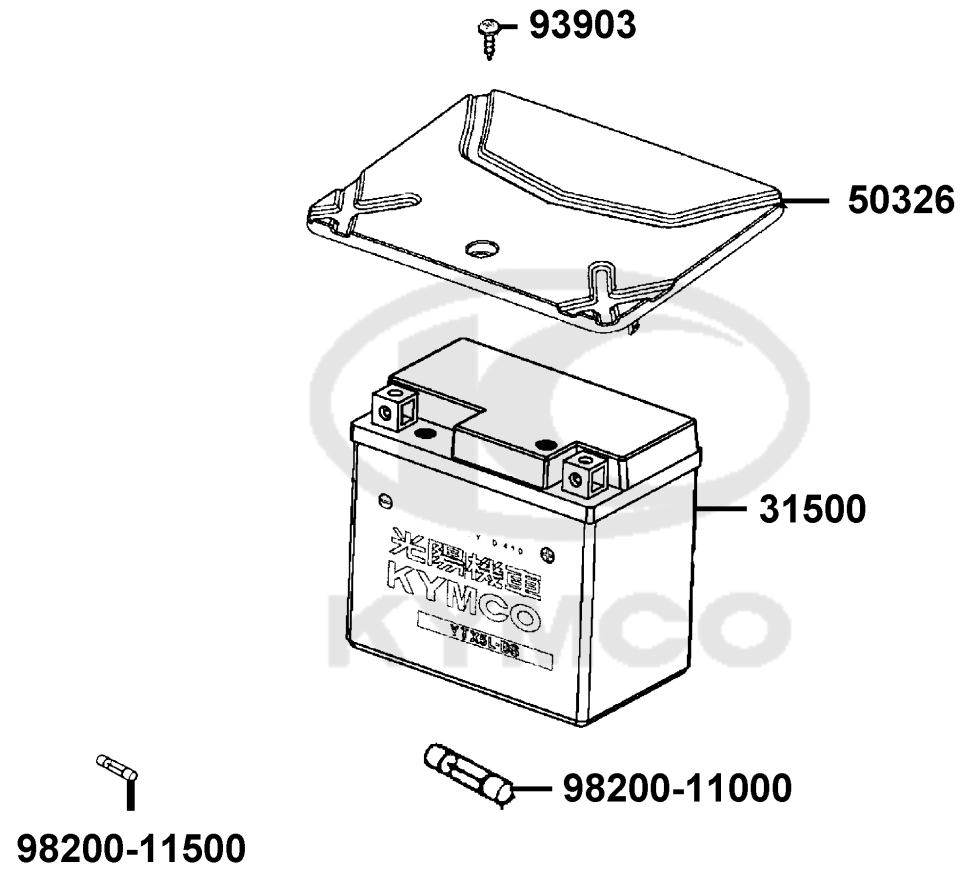

F11

Battery

Sales mark	Ref no	Part no	Description	Reg description	Regd no	F11
------------	--------	---------	-------------	-----------------	---------	------------

	31500	31500-ALC8-EZ0	BATTERY YTX7A-BS	YT7A-4 BATTERY	1	
**	50326	50326-LCB9-C10	COVER BATTERY	COVER BATTERY	1	
	93903	93903-35380-G	SCREW TAPPING 5*16 (K)	SCREW TAPPING 5*16	1	
	98200-11000	98200-11000	FUSE A10	FUSE 10A	1	
	98200-11500	98200-11500	FUSE A15	FUSE A15	1	