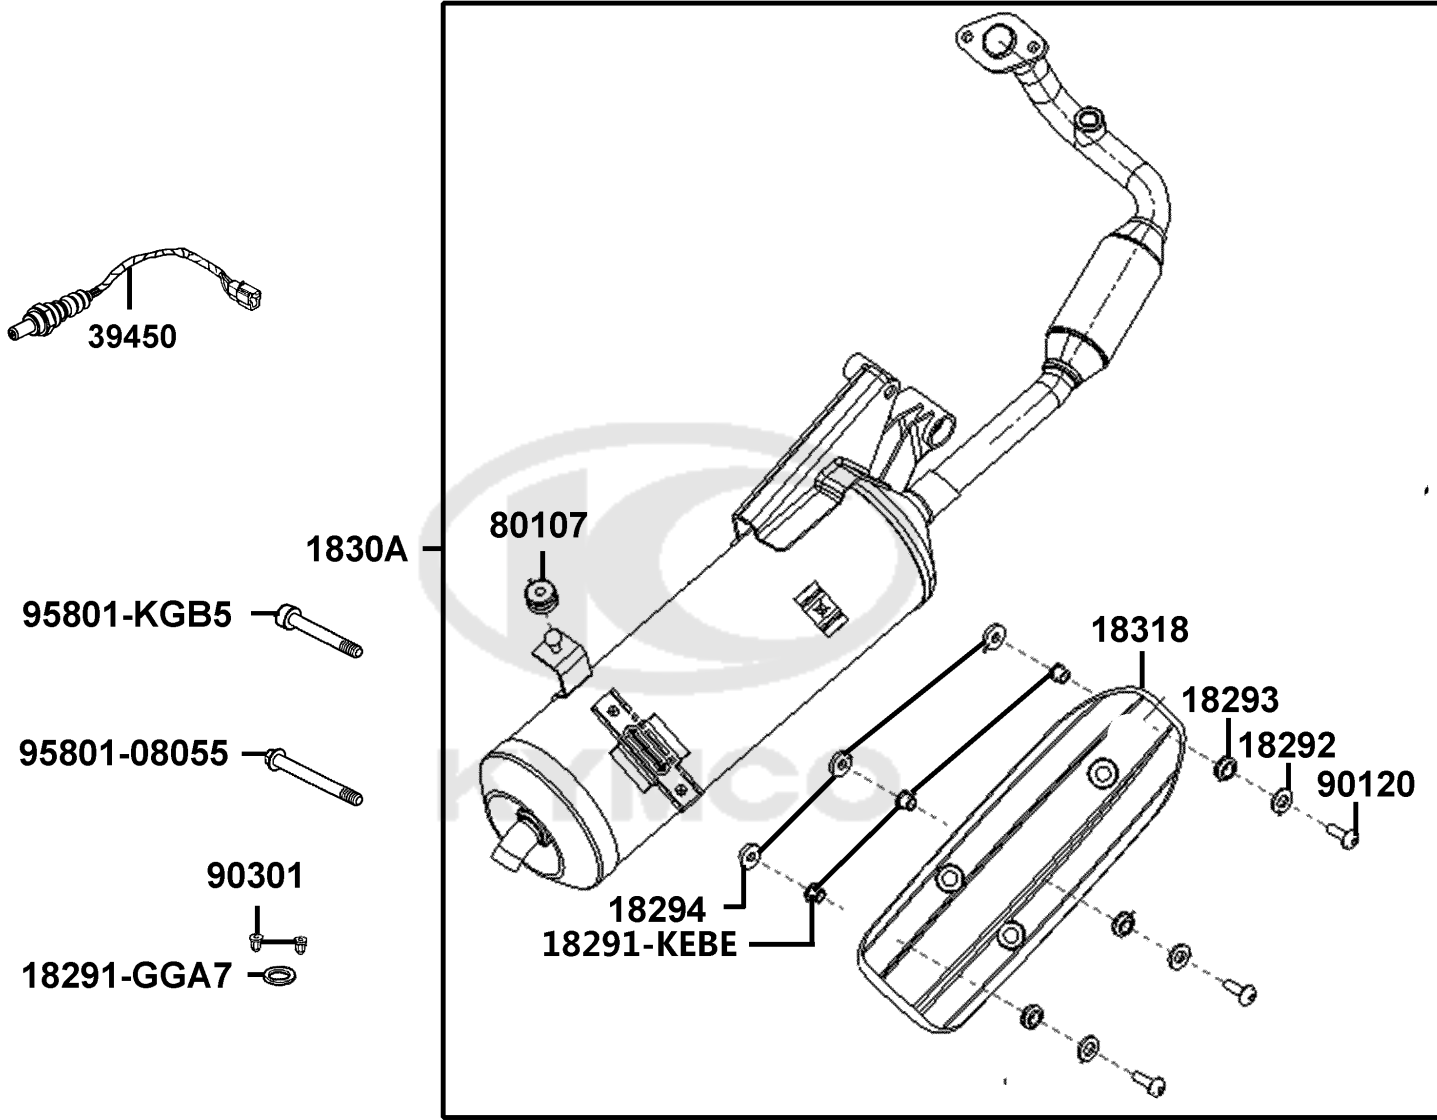

F14

Exhaust Muffler