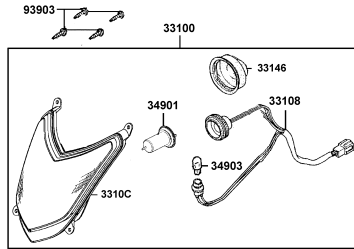

E08 Fan Cover Generator

E09 Transmission

CONTENTS - FRAME GROUP

F01 Head Light

F02 Speedometer

F03 Handle Steering Handle Cover

F04 Brake Master Cylinder

F05 Front Cover Front Fender