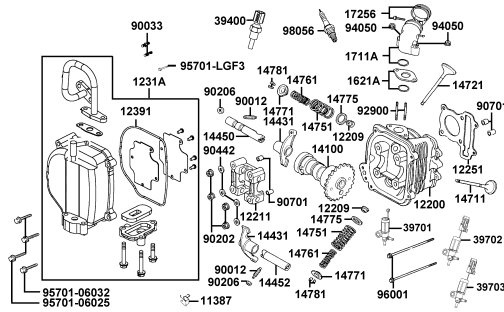

E02 Cylinder Head