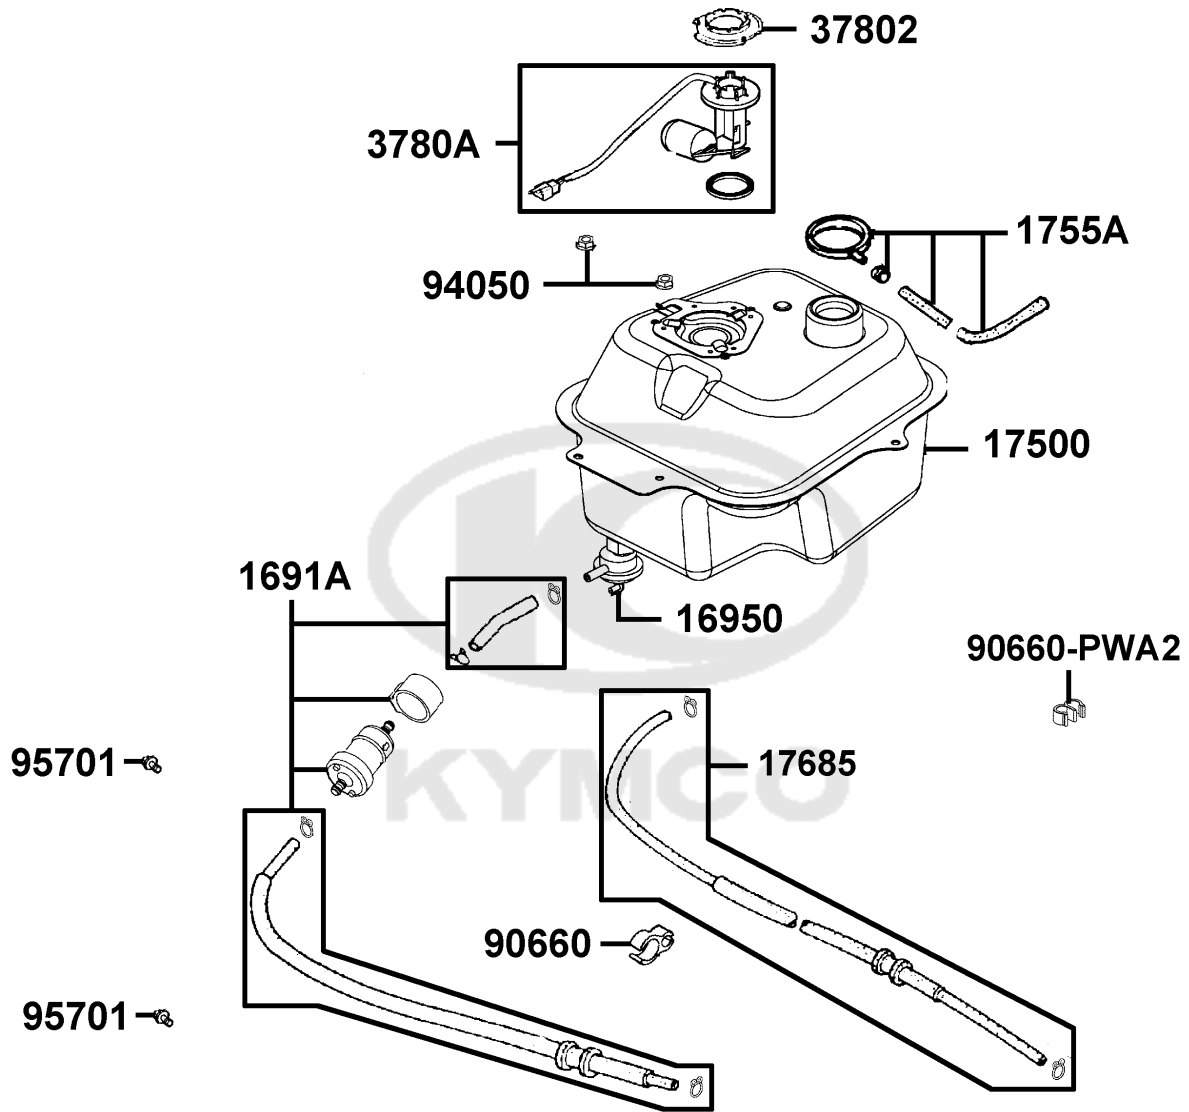

F10

Fuel Tank

Sales mark	Ref no	Part no	Description	Reg description	Regd no	F10
	1691A	1691A-ACH5-E60	TUBE COMP FUEL.,STRAINER-CARB	TUBE COMP FUEL.,STRAINER-CARB	1	
	16950	16950-KKJ9-C00	AUTO COCK ASSY FUEL	AUTO COCK ASSY FUEL	1	
	17500	17500-LDF7-M30	TANK COMP FUEL	TANK COMP FUEL	1	
	1755A	1755A-KKD5-C10	TRAY ASSY FUEL CAP	TRAY ASSY FUEL CAP	1	
	17685	17685-LDC8-EZ5	TUBE AICV-INLET PIPE	TUBE AICV-INLET PIPE	1	
	37802	37802-GGA7-C00	RET FUEL UNIT	RET FUEL UNIT	1	
	3780A	3780A-LDC8-E10	FUEL UNIT ASSY	FUEL UNIT ASSY	1	
	90660	90660-KGBG-C00	CLAMPER TUBE	CLAMPER TUBE	1	
	90660-PWA2	90660-PWA2-900	CLAMP TUBE	CLAMP TUBE	1	
	94050	94050-06080-G	NUT FLANGE 6MM	NUT FLANGE 6MM	2	
	95701	95701-06012-08G	BOLT FLANGE 6*12	BOLT FLANGE 6*12	2	