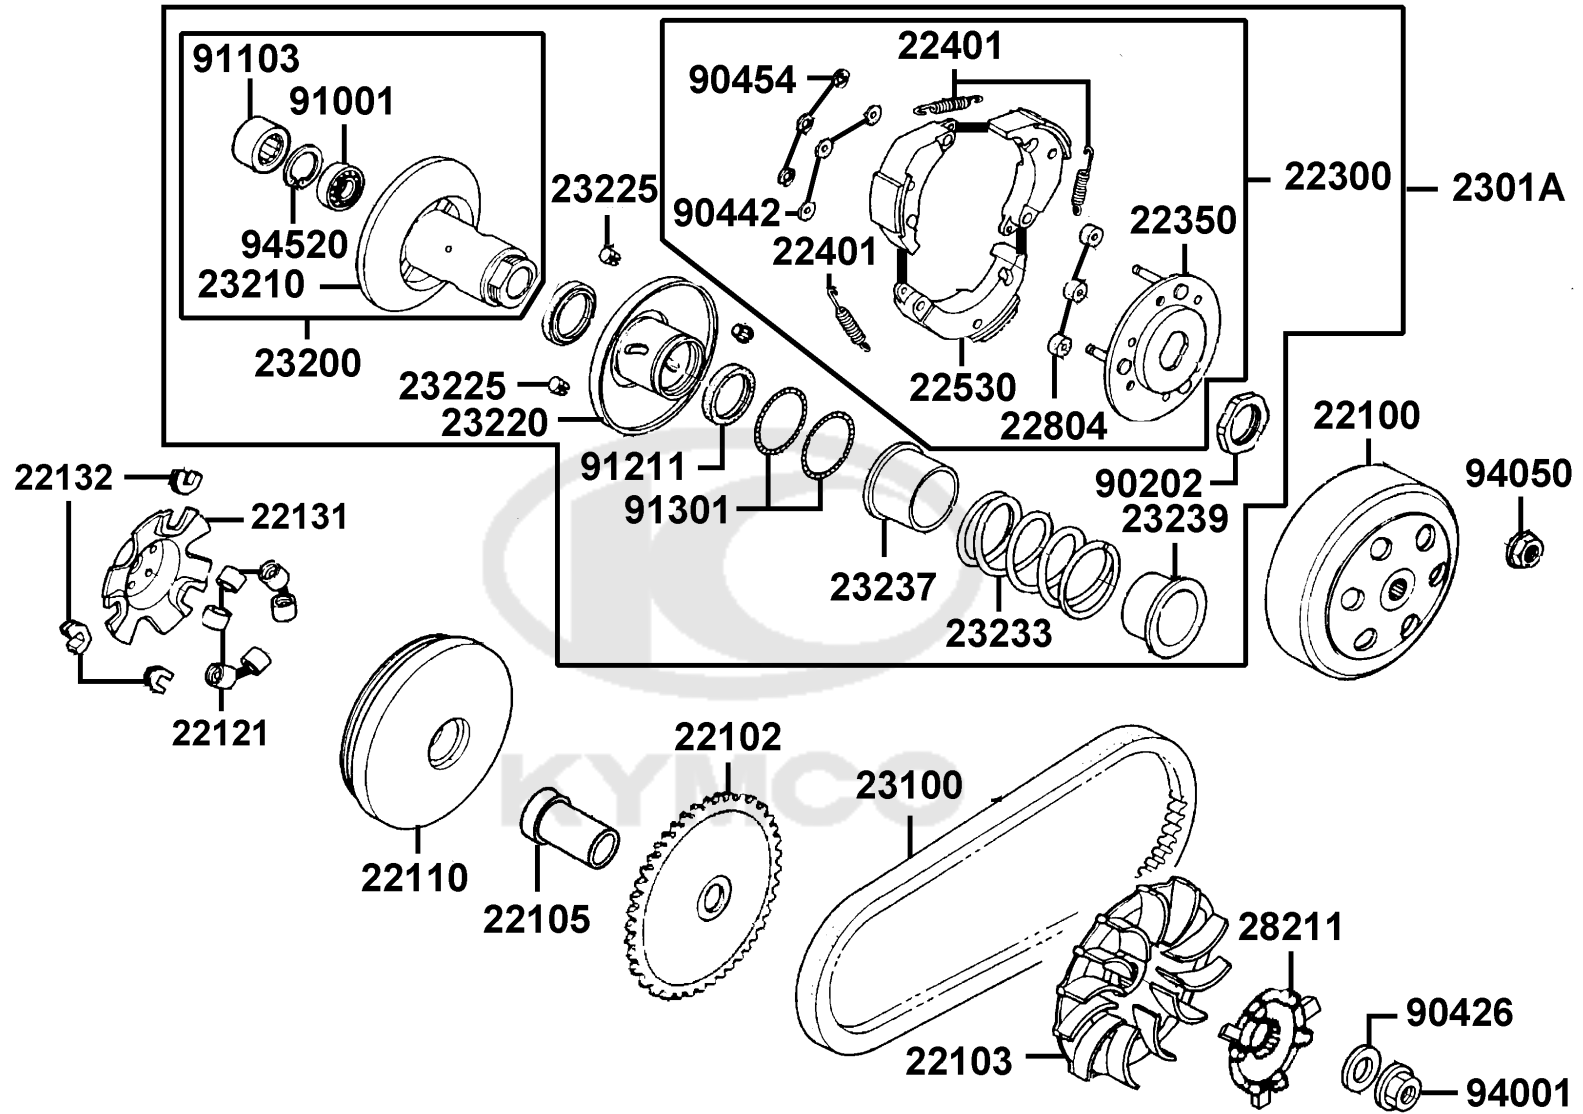

E06

Driven Pulley