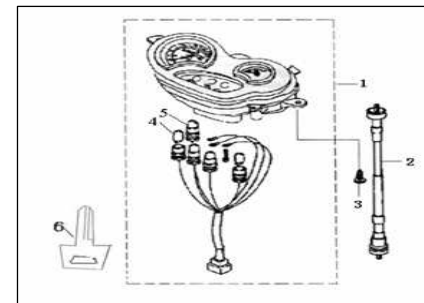

SPEEDOMETER ASSY.

NO.	CODE		QTY.
1	70000BMBT004	SPEEDOMETER ASSY.	1
2	72900J4FT000	CABLE ASSY, SPEEDOMETER	1
3	B05074001205	TAPPING SCREW ST4X12	3
4	B24012920000	BULB 12V-3W	2
5	B24020221100	BULB 12V-2W	3
6	88900B03000X	KEY NUT	2