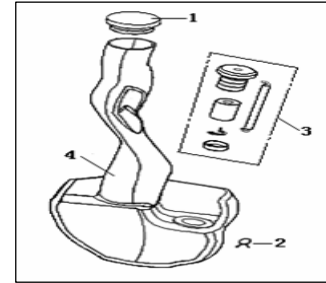

HURRICANE 50 2T

F13 OIL TANK ASSY.

NO.	CODE		QTY.
1	64091B20T000	CAP, OIL TANK	1
2	50307BM0T000	CLIPφ8	2
3	64100B20T000	SENSOR, OIL POSITION	1
4	64001B20T000	OIL TANK	1