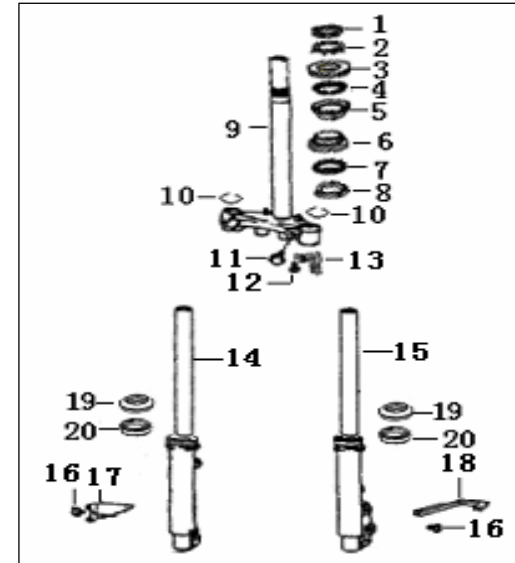

HURRICANE 50 2T

F02 FRONT FORK ASSY.

NO.	CODE		QTY.
1	43008J0ET000	PRESS NUT	1
2	43007B20T000	WASHER	1
3	43001B20T000	UPPER STEEL BOWL, UPPER BEARING	1
4	B06010110000	STEEL BALL Φ3.969	25
5	43002B20T000	LOWER STEEL BOWL, UPPER BEARING	1
6	43003B20T000	UPPER STEEL BOWL, LOWER BEARING	1
7	B06010140000	STEEL BALL Φ4.763	21
8	43004B20T000	LOWER STEEL BOWL, LOWER BEARING	1
9	43100B20T001	UNDER BRACKET COMP	1
10	43215BMAT000	CLIP	2
11	B01591003065	FLANGE BOLT M10X1.25X30	2
12	B01590601265	FLANGE BOLT M6X12	1
13	43035BMBT000	HOLDER, BRAKE HOSE 2	1
14	43300B20T000	R.H. FR. FORK ASSY.	1
14	43300B03HU00	R.H. FR. FORK ASSY.SILVER(BLACK HU)	1
15	43200B20T000	L.H. FR. FORK ASSY.	1
15	43200B03HU00	L.H. FR. FORK ASSY.SILVER(BLACK HU)	1
16	B01070601665	BLOT M6X16	2
17	43150BMAT000	CABLE HOLDER	1
18	43021BM0T003	BRAKE HOSE HOLDER, 1	1
19	43290H00X000	COVER,ANTI-DUST	2
20	43260H00X000	OIL SEAL	2