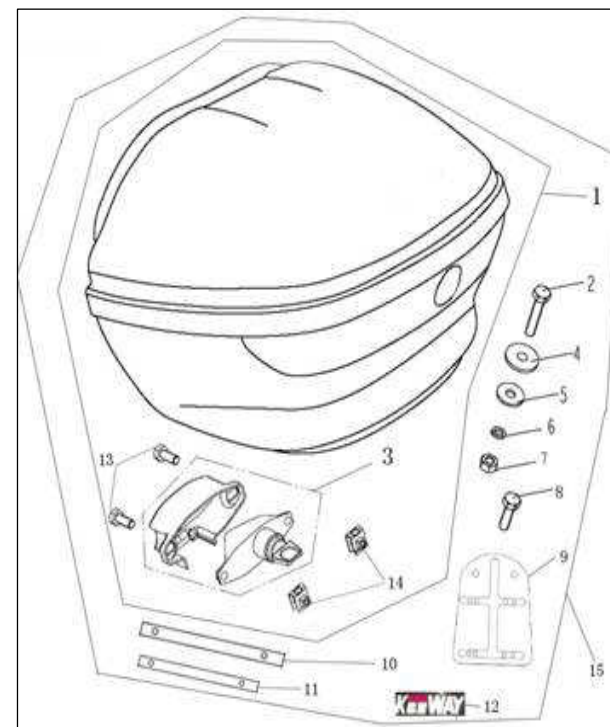

HURRICANE 50 2T

F25 BACK BOX ASSY

NO.	CODE	QTY.	
1	52210BMBTCA0	1	
1	52210BMBTRH0	1	
1	52210BMBTL70	1	
1	52210BMBTM90	1	
1	52210BMBTR80	1	
1	52210BMBTHN0	1	
1	52210BMBTEN0	1	
2	B01010602524	4	
3	88600BMBT000	1	
4	52221BMBT000	4	
5	B07020000604	4	
6	B07000000604	4	
7	B04000600055	4	
8	B01010601224	4	
9	52183B20T000	1	
10	52181B20T000	1	
11	52182B20T000	1	
12	05591BMBT000	1	
13	B01070601663	2	
14	52910BMBT000	2	
15	52200B20TCA0	1	CZ 2006
15	52200B20TRH0	1	VRM 2006
15	52200B20TL70	1	AZ 2006
15	52200B20TM90	1	LARANJA 2007-2008
15	52200B20TR80	1	VRM 2007-2008
15	52200B20THN0	1	CZ 2007-2008
15	52200B20TEN0	1	AZ 2007-2008

Não disponível