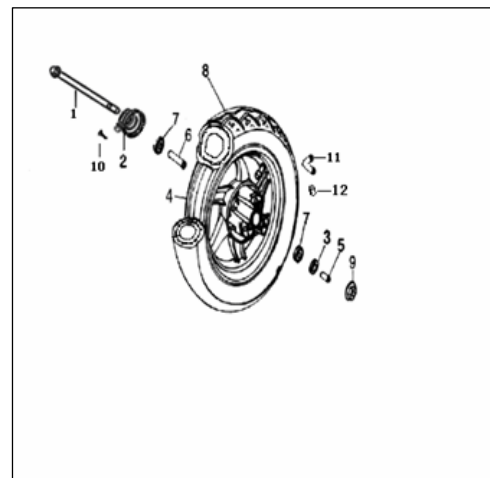

NO.	CODE	DESCRIPTION	QTY.	REMARKS
1	44005B20T001	AXLE, FRONT WHEEL	1	
2	44200B20TCA1	SEAT ASSY., GEAR WHEEL,(SILVER CA)	1	CZ 2006
2	44200B20TRH1	SEAT ASSY., GEAR WHEEL,(RED RH)	1	VRM 2006
2	44200B20TL71	SEAT ASSY., GEAR WHEEL,(BLUE L7)	1	AZ 2006
2	44200B20TM91	SEAT ASSY., GEAR WHEEL,(ORANGE M9)	1	LARANJA 2007-2008
2	44200B20TR81	SEAT ASSY., GEAR WHEEL,(RED R8)	1	VRM 2007-2008
2	44200B20TBH1	SEAT ASSY., GEAR WHEEL,(BLACK BH)	1	CZ 2007-2008
2	44200B20TEN1	SEAT ASSY., GEAR WHEEL,(BLUE EN)	1	AZ 2007-2008
3	44300B20T000	OIL SEAL	1	
4	44102B20TCA3	WHEEL HUB, FRONT, (SILVER CA)	1	CZ 2006
4	44102B20TRH3	WHEEL HUB, FRONT, (RED RH)	1	VRM 2006
4	44102B20TL73	WHEEL HUB, FRONT, (BLUE L7)	1	AZ 2006
4	44100B03BH02	WHEEL HUB, FRONT, (BLACK BH), 12"	1	jante 12" cz 2007-2008
4	44100B03M902	WHEEL HUB, FRONT, (ORANGE M9),12"	1	jante 12" laranja 2007-2008
4	44100B03R802	WHEEL HUB, FRONT, (RED R8),12"	1	jante 12" vrm 2007-2008
4	44100B03EN02	WHEEL HUB, FRONT, (BLUE EN),12"	1	jante 12" az 2007-2008
4	44100B03BH21	WHEEL HUB, FRONT	1	jante 12" preta todos os modelos 2008
4	44100B03BH00	WHEEL HUB, FRONT, (BLACK BH)10"	1	jante 10" cz 2007-2008
4	44100B03M900	WHEEL HUB, FRONT, (ORANGE M9)10"	1	jante 10" laranja 2007-2008
4	44100B03R800	WHEEL HUB, FRONT, (RED R8)10"	1	jante 10" vrm 2007-2008
4	44100B03EN00	WHEEL HUB, FRONT, (BLUE EN)10"	1	jante 10" az 2007-2008
4	44100B03BH06	WHEEL HUB, FRONT	1	jante 10" preta todos os modelos 2008
5	44004B20T000	BUSHING RING	1	
6	44006B20TT10	SPACER, BEARING	1	
7	B12040100900	BEARING 6200-2RS	2	
8	B140135010AA	TIRE 3.50-10 E11 75R-000197&DOT	1	jante 10"
8A	B140505C12AB	TIRE 100/60-12 E4 75R-0004010&DOT	1	jante 12"
9	B04171012564	NUT M10X1.25	1	
10	B02020501624	SCREW M5X16	1	
11	B1403Z201110	VALVE	1	
12	B1404Z2011C0	CAP, VALVE	1