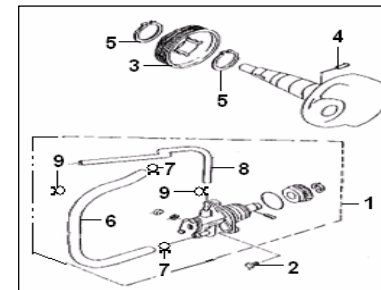

E05 OIL PUMP ASSY

NO	QJ CODE	DESCRIPTION	QTY
1	219101.006000	OIL PUMP ASSY(with mark 502)	1
2	B02000501463	SCREW	2
3	15211G02F000	PUMP DRIVE GEAR	1
4	B090103014C0	PIN	1
5	15106G02F910	CIRCLIP	2
6	221405.103000	HOSE,OIL INLET	1
7	19213G02F00A	HOSE CLIP	2
8	221405.104000	HOSE,OIL OUTLET	1
9	19217G02F00A	HOSE CLIP	2

RMK