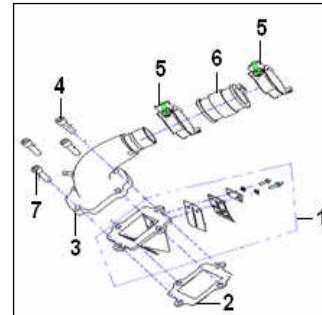

HURRICANE 50 2T

E10 REED VALVE ASSY

NO	QJ CODE	DESCRIPTION	QTY	RMK
1	32300A02F000	REED VALVE ASSY	1	
2	202306.002000	VALVE SEAT GASKET	1	
3	32200B01F000	PIPE,INTAKE	1	
4	302040602065	SCREW M6X20	4	
4A	302040602065	SCREW M6X20	3	juntamente c/ n°7
5	32202G01F000	CLAMP HOSE ASSY	2	
6	32237G01F000	RUBBER PIPE	1	
7	206412.001472	LOST- HEAD SCREW	1	juntamente c/ n°4.1