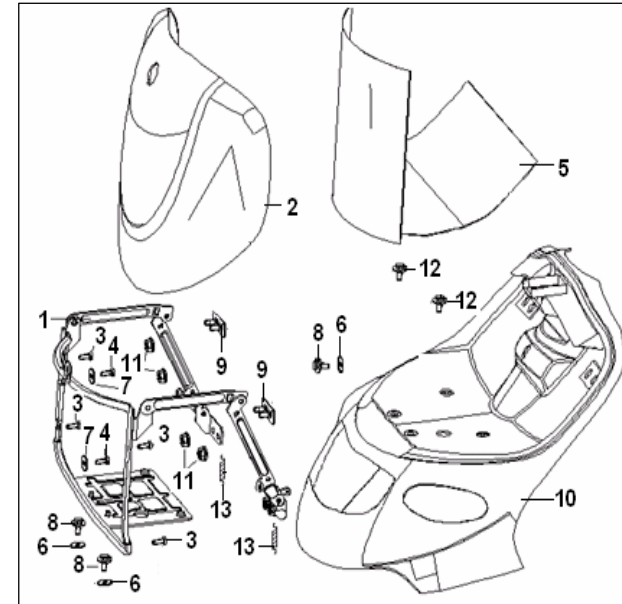

HURRICANE 50 2T

F16 FRONT COVER ASSY.

NO.	CODE	QTY.
1	65340B20T000	1
2	65301B20TCA0	1
2	65301B20TRH0	1
2	65301B20TL70	1
2	65301B20TM90	1
2	65301B20TR80	1
2	65301B20THN0	1
2	65301B20TEN0	1
2	65301B03007Z	1
2	65301B03008Z	1
2	65301B06009Z	1
2	65301B09010Z	1
3	B05074201304	4
4	B05074201604	2
5	65390B20T000	1
6	B07020000605	3
7	B07020000504	2
8	B01010601664	3
9	65330B20T000	2
10	65302B20T000	1
11	B04070600064	4
12	B01070602024	2

CZ 2006
VRM 2006
AZ 2006
LARANJA, 2007-2008
VRM 2007-2008
CZ 2007-2008
AZ 2007-2008
c/ autocolantes cz 2007-2008
c/ autocolantes vrm 2007-2008
c/ autocolantes laranja 2007-2008
c/ autocolantes az 2007-2008