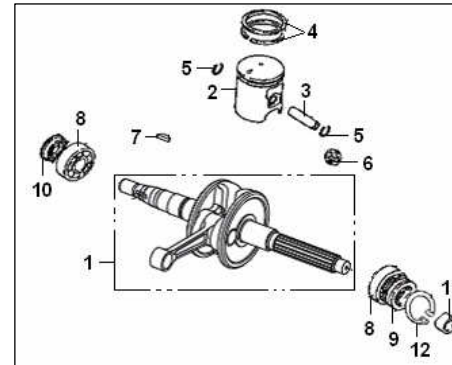

E04 PISTON CRANKSHAFT CONNECTING ROD ASSY

NO	QJ CODE	DESCRIPTION	QTY
1	208100.022000	CRANKSHAFT,ASSY	1
2	15100B09F000	PISTON ASSY	1
3	15105B16F000	PISTON PIN	1
4	15103B09F000	PISTON RING ASSY	1
5	15111G02F000	CIRCLIP	2
6	15110B16F000	NEEDLE BEARING	1
7	15101B01F000	WOODRUFF KEY	1
8	B12016620453	BEARING	2
9	15213G02F000	OIL SEAL	1
10	26215G02F000	OIL SEAL ASSY	1
11	15214G02F000	COLLAR	1
12	17308G02F000	CIRCLIP	1

RMK