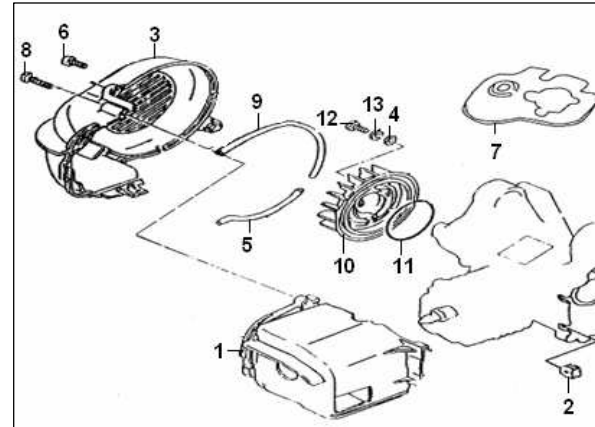

HURRICANE 50 2T

E06 AIR COOLING SYSTEM

NO	QJ CODE	DESCRIPTION	QTY
1	20301B01F000	COWLING,cylinder	1
2	20303G02F000	GROMMET	2
3	20200B01F000	COELING ASSY,fan	1
4	B07030000600	WASHER	3
5	20208G02F000	MOLD,cowling,110	1
6	302270602065	BOLT	2
7	20102G02F000	PLATE	1
8	3050355040F5	SCREW	1
9	20206G02F000	MOLD,cowling,220	1
10	20401B01F000	FAN ASSY	1
11	20402G02F000	RUBBER RING	1
12	301310601665	SCREW M6X16	3
13	B07000000600	SPRING WASHER φ6	3

RMK