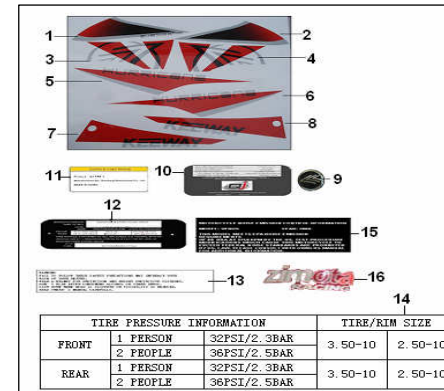

F24.3 STICKER for Red R8 vehicle

NO.	CODE		QTY.
1	05522B20TR8A	FRONT FENDER RIGHT STICKER	1
2	05521B20TR8A	FRONT FENDER LEFT STICKER	1
3	05542B20TR8A	STICKER,FENDER LEFT COVER I	1
4	05543B20TR8A	STICKER,FENDER RIGHT COVER I	1
5	05512B20TR8A	STICKER,RIGHT SIDE COVER	1
6	05513B20TR8A	STICKER,LEFT SIDE COVER	1
7	05545B20TR8A	STICKER,FENDER LEFT COVER II	1
8	05544B20TR8A	STICKER,FENDER RIGHT COVER II	1
9	05525BMBT004	MARK ,BIRD BLACK	1
12	57001B20T00D	PLATE, FRAME LABEL (EEC2)	1

VRM 2007-2008