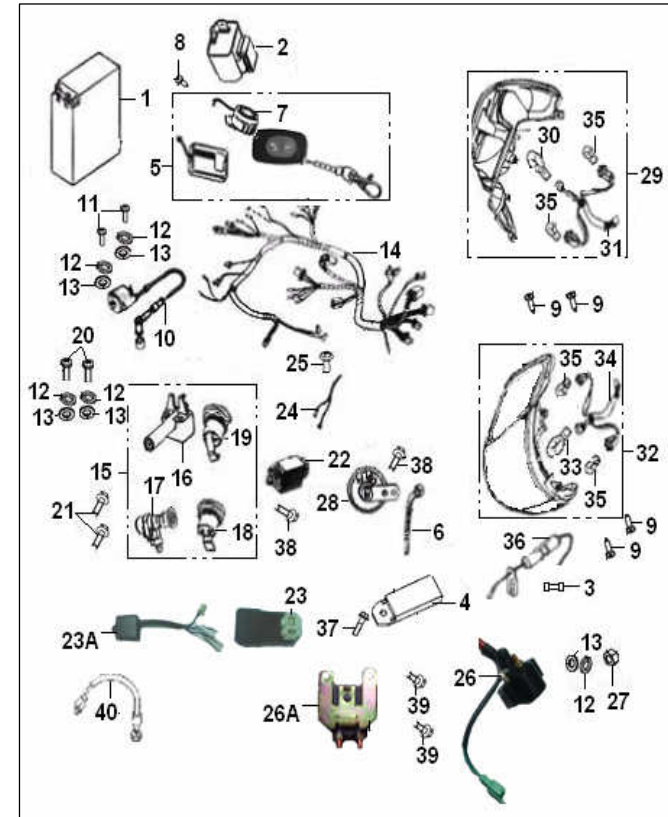

NO.	CODE	DESCRIPTION	QTY.	NOTES
1	96100BM0T000	BATTERY YTX5L-BS 12V,4AH	1	
2	96400K00P001	FLASHER (Manual type)	1	
3	96800B20T000	FUSE COMP	1	
5	95700B20T000	ALARM SYSTEM ASSY	1	
6	96001B20T000	BAND 8X200	4	
7	95730B20T000	ALARM SYSTEM HORN	1	
8	B05004201605	TAPPING SCREW ST4.2X16	1	
9	B05074801305	TAPPING SCREW ST4.8x13	4	
10	96200B20T000	COIL ASSY.,IGNITION	1	
11	B02000602064	SCREW M6x20	2	
12	B07000000604	WASHER SPRING 6	5	
13	B07030000604	WASHER 6	5	
14	92000B20T00F	HARNESS, WIRING (with waterproof socket)	1	
14A	92000B03001F	HARNESS, WIRING	1	novo relé, a partir do VIN TSYTAB2128B507900
15	88000B20T000	LOCK COMP.(without waterproof socket)	1	
15	88000B20T00A	LOCK COMP.(with waterproof socket)	1	
16	88800B20T000	SEAT LOCK	1	
17	88100B20T000	LOCK ASSY. STEERING	1	
17	88100B20T00A	LOCK ASSY. STEERING	1	
18	88400B20T000	LOCK FUEL TANK	1	
19	88200B20T000	LOCK, FRONT LUGGAGE BOX	1	
20	B02000604024	SCREW M6x40	2	
21	08002B20T000	BOLT M6x20	4	
22	98801J0ET000	RECTIFIER	1	
23	97701BMOT001	C.D.I. UNIT COMP.	1	
24	96900B00T000	WIRE, EARTH	1	
25	B01090601265	BOLT M6X12	1	
26	94000B20T000	RELAY ASSY.,STARTER	1	
26A	94100J000002	RELAY ASSY.,STARTER	1	novo relé, a partir do VIN TSYTAB2128B507900
27	B04000600054	NUT M6	1	
28	95000B50T000	HORN ASSY.	1	
29	82008B20T000	TAIL LIGHT ASSY,R.R.	1	
30	B24013820000	TAIL LIGHT BULB 12V/21W/5W	1	
31	82900B20T001	WIRING ASSY. TAIL LIGHT	1	
32	80004B20T000	HEADLIGHT COMP.	1	
33	B24010520000	HEADLIGHT BULB 12V35/35W	1	
34	80020B20T000	WIRING ASSY.HEAD LIGHT	1	
35	B24020321102	INDICATOR BULB 12V/3W	4	
36	96810B20T000	FUSE	1	
38	B01090601665	BOLT 6x16MM	2	
39	B01090601065	BOLT 6x10MM	2	usado c/ novo relé
40	92200A020001	WIRE	1	usado c/ novo relé