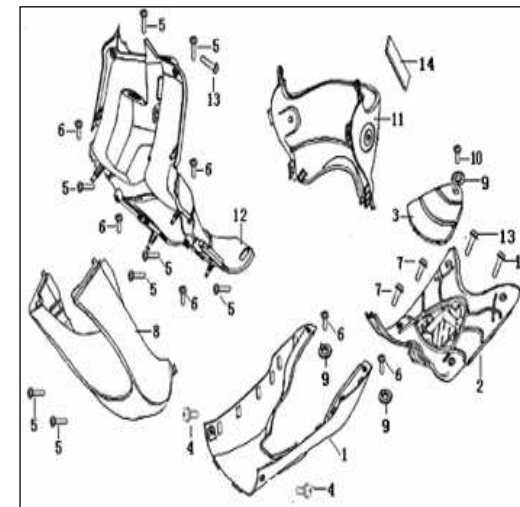

F17 LEG SHIELD ASSY.

NO.	CODE	QTY.
1	65407B20TCA0	1
1	65407B20TBH0	1
1	65407B20TEN0	1
1	65407B03004Z	1
1	65407B03005Z	1
1	65407B03006Z	1
1	65407B03007Z	1
2	65401B20T000	1
3	65411B20T000	1
4	B13060601605	2
5	B05074201605	8
6	B05074201305	6
7	B01070601265	2
8	65406B20T000	1
8	65406B03006Z	1
8	65406B03007Z	1
8	65406B03008Z	1
8	65406B03009Z	1
10	B05074802005	1
11	65404B20T000	1
12	65402B20T000	1
13	B01070601665	3
14	65403B20T000	1

todos os modelos 2006
laranja, vrm, cz 2007-2008
AZ 2007-2008
c/ autocolantes cz 2007-2008
c/ autocolantes vrm 2007-2008
c/ autocolantes laranja 2007-2008
c/ autocolantes az 2007-2008
c/ autocolantes cz 2007-2008
c/ autocolantes vrm 2007-2008
c/ autocolantes laranja 2007-2008
c/ autocolantes az 2007-2008