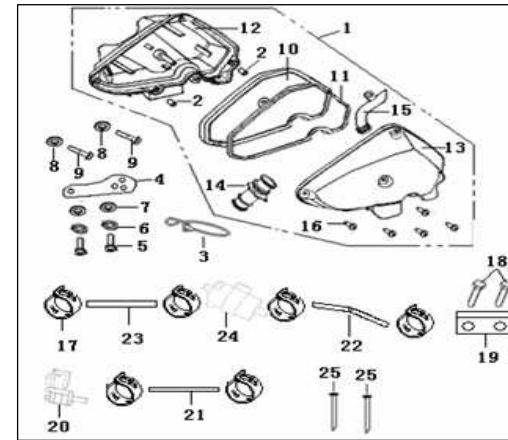

HURRICANE 50 2T

F06-AIR CLEANER ASSY.

NO.	CODE	QTY.
1	49500B20T003	1
2	49004B20T000	2
3	49350B20T000	1
4	49361B20T001	1
5	B02000501665	2
6	B07000000505	2
7	B07030000505	2
8	B07020000605	2
9	B01190603065	2
10	49202B20T000	1
11	49103B20T000	1
12	49101B20T000	1
13	49401B20T000	1
14	49005B20T000	1
15	49002B20T001	1
16	B05074201905	5
17	498 05BMBT000	6
18	B01090601265	2
19	57051B2GT000	1
20	498 40BOES000	1
21	498 51B20T000	1
22	498 52B2GT000	1
23	498 53B2GT000	1
24	498 70B2GT000	1
25	96001B20T000	2