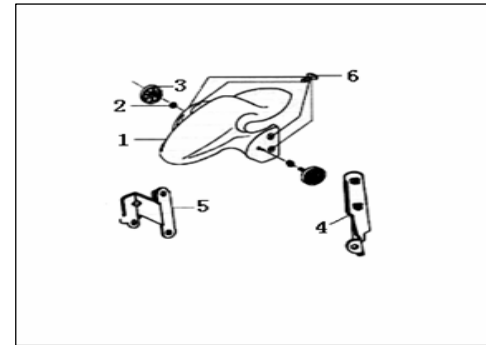

F14 FRONT FENDER ASSY.

NO.	CODE		QTY.
1	65101BMBTCA0	FENDER ,FRONT , (SILVER CA)	1 CZ 2006
1	65101BMBTRH0	FENDER ,FRONT , (RED RH)	1 VRM 2006
1	65101BMBTL70	FENDER ,FRONT , (BLUE L7)	1 AZ 2006
1	65101BMBTBH0	FENDER ,FRONT, (BLACK BH)	1 LARANJA,VRM,CZ 2007-2008
1	65101BMBTCE0	FENDER ,FRONT,(SILVER CE)	1 AZ 2007-2008
2	B04070600064	NUT M6	2
3	86300BMMT000	FRONT REFLECTOR (E11 020614)	2
4	65130B20T000	FENDER ,FRONT, RH.BRACKET	1
5	65140B20T000	FENDER ,FRONT, LH.BRACKET	1
6	65114BMBT000	FENDER SCREW,FRONT	4