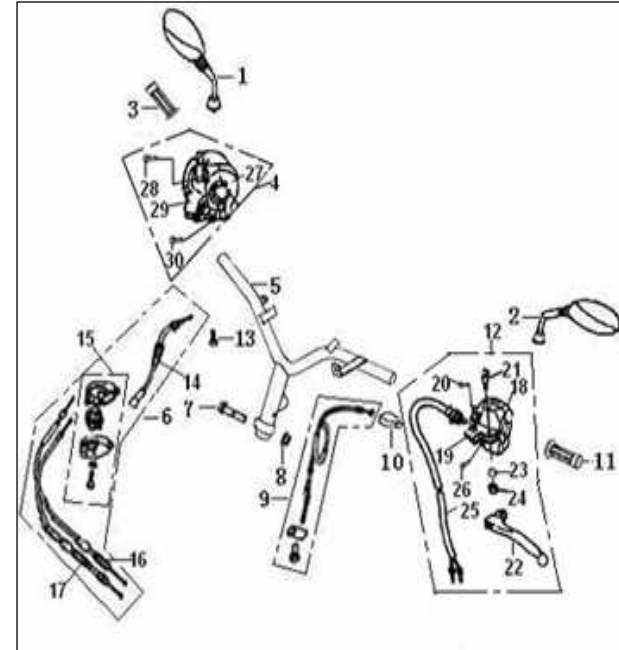

HURRICANE 50 2T

2006

2007-2008

HURRICANE 50 2T

F01 CONTROL ASSY.

NO. CODE	EN DESCRIPTION	QTY.	NOTES
1	40470BMBT000 REAR VIEW MIRROR ASSY.RH.	1	PRT 2007-2008
2	40460BMBT000 REAR VIEW MIRROR ASSY.LH.	1	PRT 2007-2008
1	40470BMBT002 REAR VIEW MIRROR ASSY.RH.	1	PRT/BR modelos 2006
2	40460BMBT002 REAR VIEW MIRROR ASSY.LH.	1	PRT/BR modelos 2006
3	40212J4AT000 GRIP ASSY., THROTTLE	1	
4	40600BMOT000 RIGHT HANDLE SWITCH, RH. ASSY.	1	
5	40100B20TG81 JOINTING ASSY., HANDLE BAR	1	
6	40300B20T001 CABLE ASSY., THROTTLE	1	
7	B01091004565 BOLT M10X1.25X45	1	
8	B04171012565 NUT M10X1.25	1	
9	40270B20T001 CABLE COMP.,REAR. BRAKE	1	
10	40008BMOT000 PROTECTOR,, REAR. BRAKE CABLE	1	
11	40001J4AT000 GRIP, LH.	1	
12	40500BMOT000 LEFT HANDLE SWITCH ,1 ASSY.	1	
13	B02000501025 SCREW M5X10	1	
14	40306B20T000 CABLE THROTTLE	1	
15	40340B20T001 JUNCTION BOX	1	
16	40308B20T000 OIL PUMP LINE	1	
17	40307B20T001 CARBURETOR LINE	1	
18	40510BMOT000 LEFT HANDLE SWITCH	1	
19	40520BMOT000 L. SWITCH FIXING SEAT	1	
20	B02000502525 PAN HEAD SCREW 5X25	1	
21	40004BMAT000 SCREW M5	1	
22	40002BMOT000 LEFT LEVER	1	
23	B07000000505 WASHER SPRING 5	1	
24	B04000500065 NUT M5	1	
25	91700BMAT000 STOP SWITCH ASSY.	1	
26	B02000502025 PAN HEAD SCREW M5X20	1	
27	40610BMOT000 RIGHT HANDLE SWITCH, RH.	1	
28	B02000502525 PAN HEAD SCREW M5X25	1	
29	40620BMOT000 SWITCH FIXING R.	1	
30	B02000502025 PAN HEAD SCREW M5X20	1	