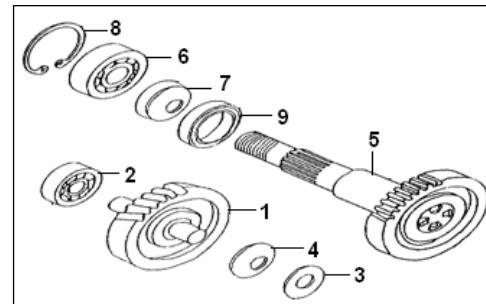

E09 TRANSMISSION SYSTEM ASSY

NO	QJ CODE	DESCRIPTION	QTY	RMK
1	17800B01F000	SHAFT, IDLE	1	
2	B12016620100	BEARING 6201	1	
3	17509G02F000	PLATE WASHER12	1	
4	17802G02F000	WASHER, CONICAL	1	
5	17300B01F000	SHAFT, REAR BOX	1	
6	B12016600400	BEARING	1	
7	17317G02F000	OIL SEAL	1	
8	17308G02F000	CIRCLIP	1	
9	26136G02F000	NEEDLE BEARING	1