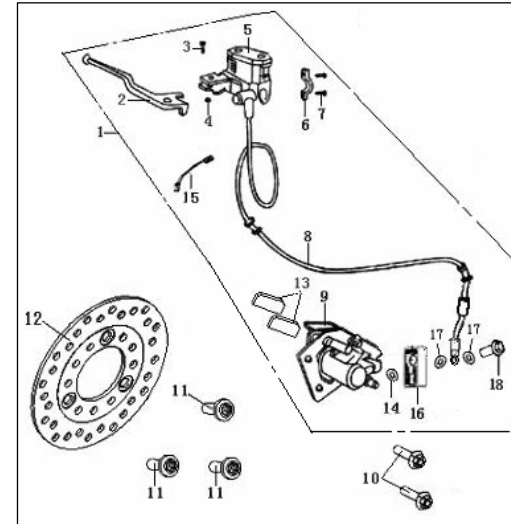

HURRICANE 50 2T

F04.1 DISC BRAKE ASSY.

NO.	CODE	DESCRIPTION	QTY.	REMARKS
1	45000B20T002	DISK BRAKE ASSY.	1	p/ jante 10"
1	45000B20T001	DISK BRAKE ASSY.	1	p/ jante 12"
2	45022J3AT000	DISC BRAKE LEVER	1	
3	45024J1CT000	LEVER MOUNTING SCREW M6	1	
4	B04160600065	NUT M6	1	
5	45400BMBTB30	CYLINDER COMP.(BLACK)	1	
6	45023J1DT000	MASTER CYLINDER BRACKET	1	
7	B01070602365	BOLT M6X25	1	
8	45200B20T001	BRAKE HOSE ASSY.	1	
9	45500B20T002	CALIPER ASSY. (BLACK)	1	usado em veículos jante 10"
9	45500B20TB31	CALIPER ASSY. (BLACK)	1	usado em veículos jante 12"
10	45039J4FT000	BOLT M8X36	2	
11	45036B20T000	BOLT	3	
12	45033B20T000	BRAKE DISC	1	usado em veículos jante 10"
12	45033BMBTC20	BRAKE DISC	1	usado em veículos jante 12"
13	45110B20T000	BRAKE PAD KIT	1 set	JOGO
14	45654B20T000	WASHER	2	
15	45300J3AT000	STOP SWITCH ASSY.	1	
16	45700B20T000	A.B.S (BLACK)	1	
17	45653B20T000	WASHER	2	
18	45651BMBT000	FLANGE BOLT	1