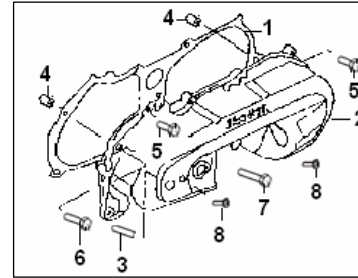

HURRICANE 50 2T

E03 SIDE COVER ASSY.

NO	CODE	DESCRIPTION	QTY
1	207208.009000	GASKET,SIDE COVER	1
2	207200.048082	SIDE COVER(SILVER)	1
2	169022080030	SIDE COVER(GRAY)	1
3	26128G02F000	SHAFT	1
4	26208J01F000	DOWEL PIN	2
5	301310602565	SCREW M6X25	8
6	301310603565	SCREW	2
7	301310606565	PAN HEAD SCREW	1
8	302460601265	STOPPER	1

RMK
2006-2007
2008