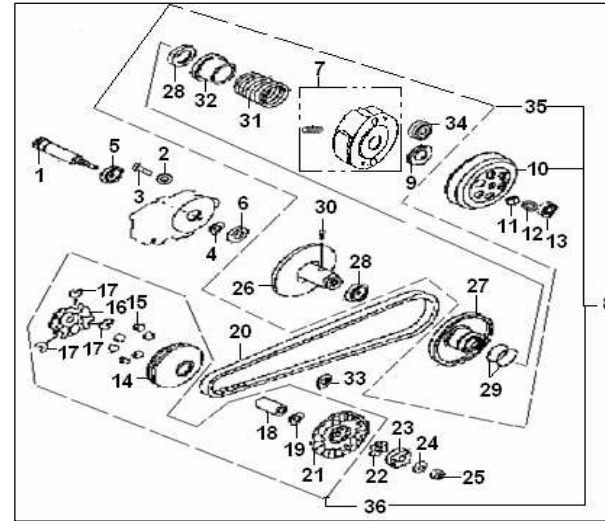

RMK

HURRICANE 50 2T

E08 CLUTCH ASSY.

NO	QJ CODE	DESCRIPTION	QTY	RMK
1	24201B01F000	PRIMARY DRIVE SHAFT	1	
2	18114G02F000	PLATE WASHER	1	
3	B01090801263	PAN HEAD SCREW M8X12	1	
4	B08010001700	CIRCLIP 17	1	
5	B12016600300	ROLING BEARING 6003	1	
6	24203G02F000	OIL SEAL 17X28X5.	1	
7	24301B01F000	CLUTCH ASSY,shoe	3	
8	213100.010000	SHIFT ASSY(with 5g rollers)	1	
9	24303G02F000	NUT M28X1	1	
10	24700G02F000	HOUSING	1	
11	24305G02F940	NUT M10X1	1	
12	24243G02F000	O-RING 6.7X3	1	
13	24209G02F000	BEARING	1	
14	24101G02F000	FACE, movable drive	1	
15	213119.003000	ROLLER (5g)	6	
16	24103G02F000	PLATE, movable drive	1	
17	24104G02F000	DAMPER	3	
18	24105G02F000	COLLER	1	
19	24106B01F000	WASHER	1	
20	24107B01F000	V BELT,DRIVE	1	
21	24108G02F000	FACE, FIXED DRIVE	1	
22	24109G02F000	PLATE,WOODRUFF KEY	1	
23	213203.001161	STARTING DISC	1	
24	15112G02F010	WASHER,SPRING	1	
25	B04031212553	NUT M12X1.25	1	
26	24204G02F000	FACE, FIXED DRIVEN	1	
27	24205G02F000	FACE,MOVABLE DRIVEN	1	
28	24206G02F000	OIL SEAL 33X39X4	2	
29	24207G02F000	O-RING 1.7X38.7	2	
30	24208G02F000	PIN,GUIDE	2	
31	24308B01F000	SPRING	1	
32	24309G02F930	SEAT,SPRING	1	
33	213207.021000	WASHER(45km/h)	1	
34	24245G02F000	ROLLER BEARING	1	
35	24200B01F000	DRIVEN PULLY and CLUTCH ASSY	1	
36	213100.039000	DRIVE ASSY COMP. (with 5g rollers)	1	