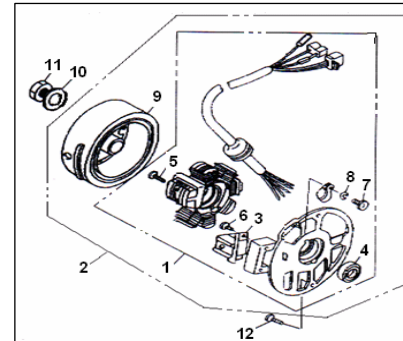

E11 MAGNETO ASSY

NO	QJ CODE	DESCRIPTION	QTY	RMK
1	223102.104000	COIL ASSY (17°)	1	
2	223100.101000	MAGNETO ASSY (17°)	1	
3	34330G02F000	PULSE TRIGGER	1	
4	34350G02F000	OIL SEAT	1	
5	B02000502522	SCREW M5X25	2	
6	B02000501262	SCREW M5X12	2	
7	B02000400622	SCREW M4X6	1	
8	B07000000400	SPRING WASHER	1	
9	223101.022000	FLY WHEEL ASSY (17°)	1	
10	B07030001200	WASHER	1	
11	15228H03F000	NUT	1	
12	B01070601664	SCREW M6X16	2