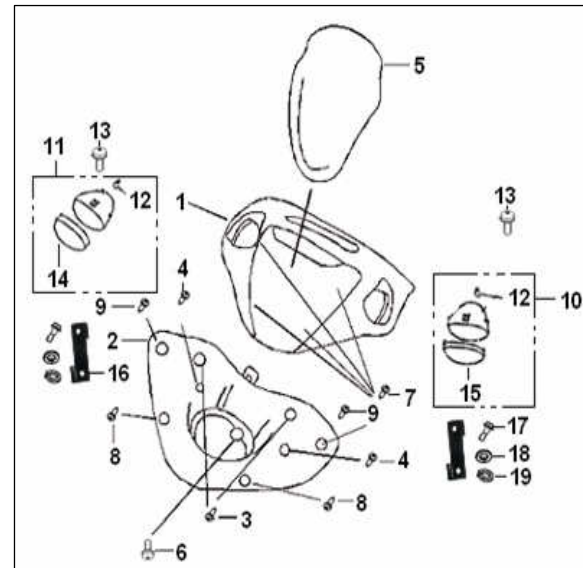

F15 HANDLE COVER ASSY.

NO.	CODE		QTY.
1	65201BMBTCA0	HANDLE COVER, UP,(SILVER CA)	1 CZ 2006
1	65201BMBTRH0	HANDLE COVER, UP, (RED RH)	1 VRM 2006
1	65201BMBTL70	HANDLE COVER, UP,(BLUE L7)	1 AZ 2006
1	65201BMBTBH0	HANDLE COVER, UP,(BLACK BH)	1 LARANJA,VRM,CZ 2007-2008
1	65201BMBTCE0	HANDLE COVER, UP, (SILVER CE)	1 AZ 2007-2008
2	65203B20T000	HANDLE COVER, DOWN	1
3	B05075001605	TAPPING SCREW,ST5X16	2
4	B05074001605	TAPPING SCREW,ST4X16	2
5	65203BMBT000	METER VISION ASSY.(Silver)	1 Usado até 2008
5	65203BMBTD50	METER VISION ASSY.(Carbon Fibre)	1 todos os modelos 2008
6	B13010501405	SCREW,5X14	1
7	B05073001005	TAPPING SCREW,ST3X10	4
8	B05075001205	TAPPING SCREW,ST5X12	2
9	B05074001205	TAPPING SCREW,ST4X12	2
10	81100B20T001	FLASHER LIGHT ASSY., 1	1
11	81300B20T001	FLASHER LIGHT ASSY., 2	1
12	B24012120000	BULB, 12V/10W	2
13	08005AE0D000	SCREW W/WASHER 5X11.5	2
14	81302B20T000	LIGHT COVER, RH.	1
15	81102B20T000	LIGHT COVER, LH.	1