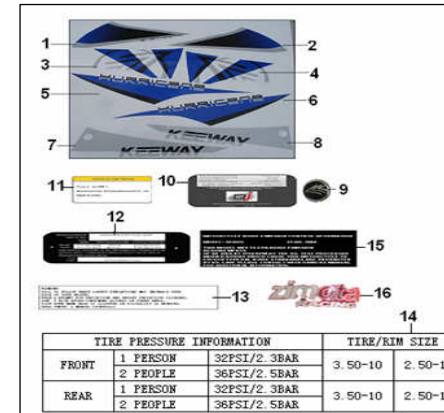

F24.4 STICKER for Blue EN vehicle

NO.	CODE		QTY.
1	05522B20TENA	FRONT FENDER RIGHT STICKER	1
2	05521B20TENA	FRONT FENDER LEFT STICKER	1
3	05542B20TENA	STICKER,FENDER LEFT COVER I	1
4	05543B20TENA	STICKER,FENDER RIGHT COVER I	1
5	05512B20TENA	STICKER,RIGHT SIDE COVER	1
6	05513B20TENA	STICKER,LEFT SIDE COVER	1
7	05545B20TENA	STICKER,FENDER LEFT COVER II	1
8	05544B20TENA	STICKER,FENDER RIGHT COVER II	1
9	05525BMBT004	MARK ,BIRD BLACK	1
12	57001B20T00D	PLATE, FRAME LABEL (EEC2)	1

AZ 2007-2008