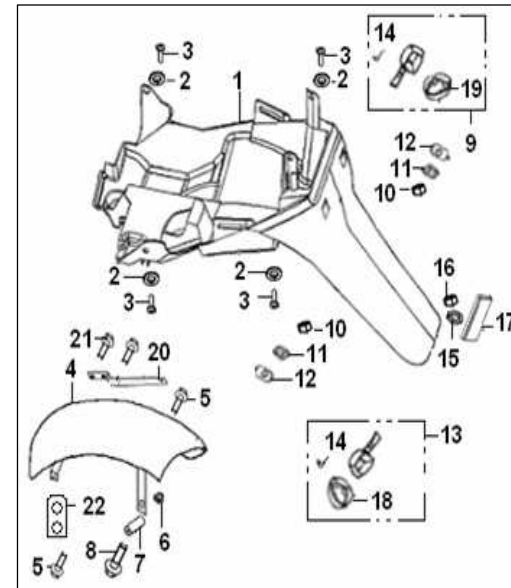

HURRICANE 50 2T

F19 REAR FENDER ASSY.

NO.	CODE		QTY.
1	65701B20T000	FENDER, REAR	1
2	B07020000605	WASHER 6	4
3	B01010601625	BOLT M6×16	4
4	65702B20T000	TAIL,REAR FENDER	1
5	B01070601265	BOLT M6X12	2
6	65810B20T000	FIT NUT ASSY,FENDER	1
7	65763B20T000	FIT BUSH,FENDER	1
8	B01090604265	BOLT M6X42	1
9	81700B20T001	TURN LIGHT,F.R. E-MARK: E3 50R-00 1024	1
10	B04021012554	NUT M10X1.25	2
11	81703B20T000	RUBBERCUSHION,REARTURNLIGHT	2
12	81704B20T000	CUSHION,REAR TURN LIGHT	2
13	81500B20T001	TURN LIGHT,R.LH. MARK: E3 50R-00 1024	1
14	B24012120000	BULB, 12V/10W	2
15	B07020000505	WASHER 5	1
16	B04000500065	NUT M5	1
17	86500B20T000	REAR REFLECTOR E-MARK: E11 020612	1
18	81302B20T000	LIGHT COVER, R.	1
19	81102B20T000	LIGHT COVER, LH.	1
22	65770B20T000	BRACKET ASSY	1