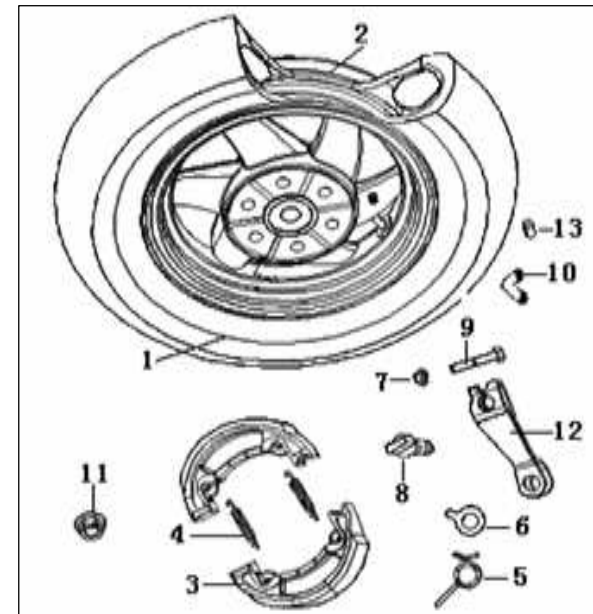

HURRICANE 50 2T

F09 CARRIER ASSY.

NO	CODE		QTY.
1	52011B20T000	REAR CARRIER	1
2	51014B20T000	DECORATIVE,COVER	2
3	51016B20T000	SPECIAL SCREW	2
4	B01070601665	BOLT M6X16	1

F10 REAR WHEEL ASSY.

NO.	CODE		QTY.
1	B140505C12AB	TIRE 3.5-12 E4 75R-0004010&DOT	1 jante 12"
1	B140135010AA	TIRE 3.5-10 E11 75R-000197&DOT	1 jante 10"
2	54100B20TCA0	RIM ASSY., REAR WHEEL (SILVER CA)	1 CZ 2006
2	54100B20TRH0	RIM ASSY., REAR WHEEL (RED RH)	1 VRM 2006
2	54100B20TL70	RIM ASSY., REAR WHEEL (BLUE L7)	1 AZ 2006
2	54100B03BH02	RIM ASSY., REAR WHEEL (BLACK BH)	1 jante 12" cz 2007-2008
2	54100B03M902	RIM ASSY., REAR WHEEL (ORANGEM9)	1 jante 12" laranja 2007-2008
2	54100B03R802	RIM ASSY., REAR WHEEL (RED R8)	1 jante 12" vrm 2007-2008
2	54100B03EN02	RIM ASSY., REAR WHEEL (BLUE EN)	1 jante 12" az 2007-2008
2	54100B03BH21	RIM ASSY., REAR WHEEL	1 jante 12" preta todos os modelos 2008
2	54100B03M901	RIM ASSY., REAR WHEEL (ORANGE M9)	1 jante 10" laranja 2007-2008
2	54100B03R801	RIM ASSY., REAR WHEEL (RED R8)	1 jante 10" vrm 2007-2008
2	54100B03BH01	RIM ASSY., REAR WHEEL (BLACK BH)	1 jante 10" cz 2007-2008
2	54100B03EN01	RIM ASSY., REAR WHEEL (BLUE EN)	1 jante 10" az 2007-2008
2	54100B03BH06	RIM ASSY., REAR WHEEL	1 jante 10" preta todos os modelos 2008
3	54200B00T000	SHOE ASSY., REAR BRAKE	1 set JOGO
4	54001B00T000	SPRING, BRAKE SHOE	2
5	54008B0ET000	RETURN SPRING	1
6	54002B00T000	REAR INDICATOR	1
7	B04170600064	NUT M6	1
8	54003B0ET000	CAMSHAFT, REAR BRAKE	1
9	B01010603024	BOLT M6X30	1
10	B1403Z201110	VALVE	1
11	B04171415064	NUT M14X1. 5	1
12	54007B0ET000	ROCKER,REAR BREAK	1
13	B1404Z2011C0	CAP, VALVE	1