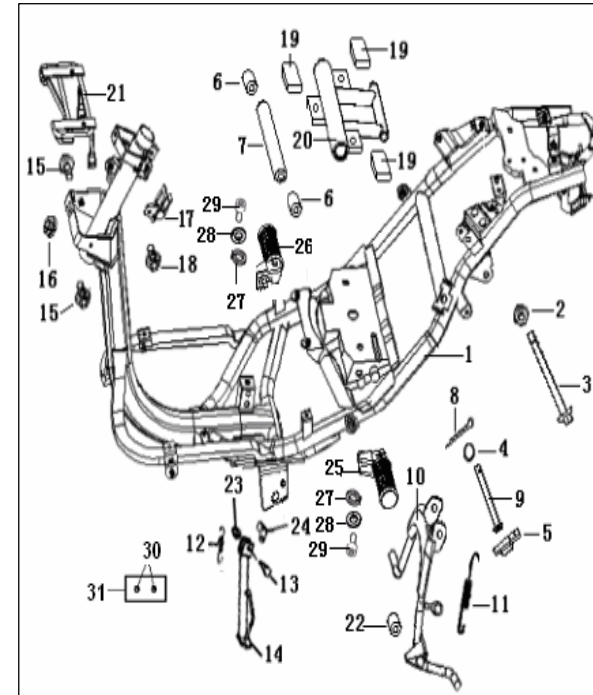

HURRICANE 50 2T

F11 FRAME ASSY.

NO.	CODE		QTY.
1	57100B20TT11	JOINTING ASSY., FRAME	1
2	B04171012564	NUT M10X1.25	1
3	58301B20T000	AXLE,SUPPORT	1
4	58505B20T000	PROTECTOR,MAIN STAND	1
5	58506B20T000	CLIP,BRAKE CABLE	1
6	58340B20T000	BUFFER, ENGINE BRACKET	2
7	58343B20T000	CENTER SPACER	1
8	B09003202823	COTTER PIN	1
9	58501B20T000	SHAFT, MAIN STAND	1
10	58500B20T001	MAIN STAND ASSY.	1
11	58502B20T000	SPRING,MAIN STAND	1
12	57010BM0T001	TENSION SPRING ASSY	1
13	57005BMBT000	BOLT	1
14	58700B20TT11	JOINTING ASSY., SINGLE STAND	1
15	B01090601664	BOLT M6X16	2
16	B04070600064	NUT M6	1
17	57007B20T000	POTHOOK, HELMET	1
18	B01090601664	BOLT M6X16	1
19	58342B20T000	DAMPER	3
20	58320BSAT000	SUSPEND FRAME ASSY., ENGINE	1
21	58200B20TT11	BRACKET ASSY., FRAME FRONT	1
22	58504B20T000	RUBBER,MAIN STAND	1
23	B04070800065	U NUT M8	1
24	57006BM0T000	HOOK	1
25	58280B20T000	FOOTCAST, ASSY,LEFT	1
26	58260B20T000	FOOTCAST, ASSY,RIGHT	1
27	B07030001004	WASHER 10mm	2
28	B07000001004	WASHER SPRING 10mm	2
29	B02051002264	BOLT 10X22mm	2