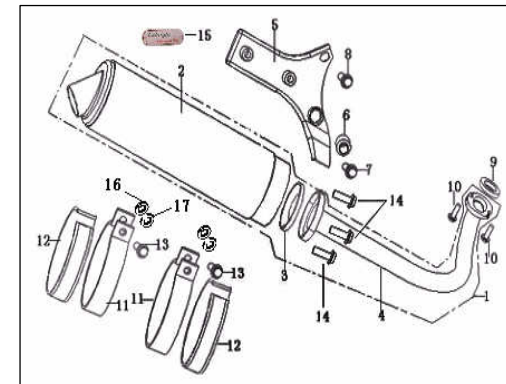

F05 CYLINDRIC MUFFLER ASSY.

NO.	CODE	DESCRIPTION	QTY.	REMARKS
1	47100B20T007	MUFFLER ASSY.	1	
2	47200B20T005	MUFFLERCANISTERASSY	1	S/ CATALISADOR
2	47200B20T007	MUFFLERCANISTERASSY	1	C/ CATALISADOR
3	47121B20T000	SEAL WASHER	1	
4	47105B20T005	EXHAUST PIPE ASSY.	1	
5	47123B20T000	MUFFLER FIXING PLATE	1	
6	47039B20T000	MUFFLER BUSH	1	
7	B01070803065	BOLT M 8×30	1	
8	B01070802065	BOLT M8×20	1	
9	47800B20T000	GASKET, EXHAUST PIPE	1	
10	B01070601665	BOLT M6×16	2	
11	47041B20T000	MUFFLER HOOP	2	
12	47042B20T000	ADIABATIC RUBBER	2	
13	B01090805564	BOLT 8×55MM	2	
14	B01070802065	BOLT M8×20	3	
15	47023B20T004	CATALYTIC MARK BOARD	1	
16	B07030000804	WASHER 8MM	2	
17	B07000000804	WASHER 8MM	2	
TP	47121B20T002	SEAL WASHER	1	
TP	47105B20T00B	EXHAUST PIPE ASSY.(58km/h)	1	tuning parts for full speed
TP	47800B20T002	GASKET, EXHAUST PIPE	1