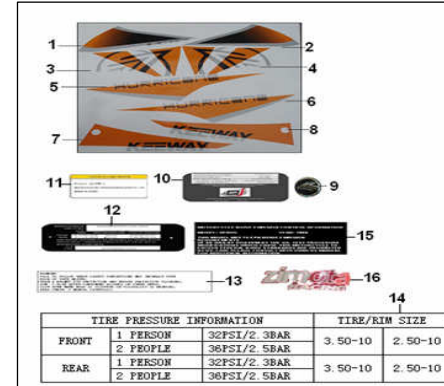

HURRICANE 50 2T

F24.2 STICKER for Orange M9 vehicle

NO.	CODE		QTY.
1	05522B20TM9A	FRONT FENDER RIGHT STICKER	1
2	05521B20TM9A	FRONT FENDER LEFT STICKER	1
3	05542B20TM9A	STICKER,FENDER LEFT COVER I	1
4	05543B20TM9A	STICKER,FENDER RIGHT COVER I	1
5	05512B20TM9A	STICKER,RIGHT SIDE COVER	1
6	05513B20TM9A	STICKER,LEFT SIDE COVER	1
7	05545B20TM9A	STICKER,FENDER LEFT COVER II	1
8	05544B20TM9A	STICKER,FENDER RIGHT COVER II	1
9	05525BMBT004	MARK ,BIRD BLACK	1
12	57001B20T00D	PLATE, FRAME LABEL (EEC2)	1

LARANJA 2007-2008