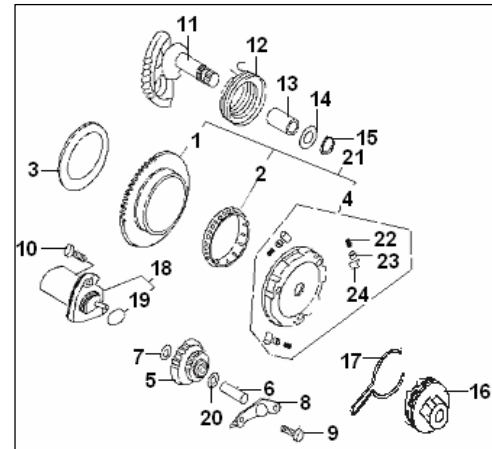

RMK

HURRICANE 50 2T

E08 CLUTCH ASSY.

NO	QJ CODE	DESCRIPTION	QTY	RMK
1	24201B01F000	PRIMARY DRIVE SHAFT	1	
2	18114G02F000	PLATE WASHER	1	
3	B01090801263	PAN HEAD SCREW M8X12	1	
4	B08010001700	CIRCLIP 17	1	
5	B12016600300	ROLING BEARING 6003	1	
6	24203G02F000	OIL SEAL 17X28X5.	1	
7	24301B01F000	CLUTCH ASSY,shoe	3	
8	213100.010000	SHIFT ASSY(with 5g rollers)	1	
9	24303G02F000	NUT M28X1	1	
10	24700G02F000	HOUSING	1	
11	24305G02F940	NUT M10X1	1	
12	24243G02F000	O-RING 6.7X3	1	
13	24209G02F000	BEARING	1	
14	24101G02F000	FACE, movable drive	1	
15	213119.003000	ROLLER (5g)	6	
16	24103G02F000	PLATE, movable drive	1	
17	24104G02F000	DAMPER	3	
18	24105G02F000	COLLER	1	
19	24106B01F000	WASHER	1	
20	24107B01F000	V BELT,DRIVE	1	
21	24108G02F000	FACE, FIXED DRIVE	1	
22	24109G02F000	PLATE,WOODRUFF KEY	1	
23	213203.001161	STARTING DISC	1	
24	15112G02F010	WASHER,SPRING	1	
25	B04031212553	NUT M12X1.25	1	
26	24204G02F000	FACE, FIXED DRIVEN	1	
27	24205G02F000	FACE,MOVABLE DRIVEN	1	
28	24206G02F000	OIL SEAL 33X39X4	2	
29	24207G02F000	O-RING 1.7X38.7	2	
30	24208G02F000	PIN,GUIDE	2	
31	24308B01F000	SPRING	1	
32	24309G02F930	SEAT,SPRING	1	
33	213207.021000	WASHER(45km/h)	1	
34	24245G02F000	ROLLER BEARING	1	
35	24200B01F000	DRIVEN PULLY and CLUTCH ASSY	1	
36	213100.039000	DRIVE ASSY COMP. (with 5g rollers)	1	