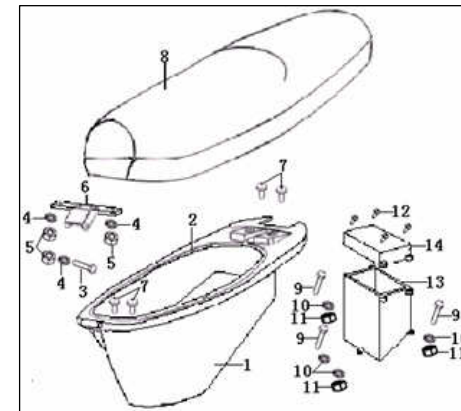

F08 SEAT ASSY.

NO.	CODE		QTY.
1	51004B20T000	HELMET BOX	1
2	51012B20T000	AIRPROOF.BAR	1
3	51001B20T000	BOLT	1
4	B07000000603	WASHER SPRING $\underline{\phi}$	3
5	B04000600053	NUT M6	3
6	51005B20T000	MOUNTING PANEL ,SEAT	1
7	B13060601664	SCREW M6X16	4
8	51100B20T004	SEAT COMP.(KEEWAY)	1
9	B01010501664	BOLT M5X16	3
10	B07020000504	WASHER 5	4
11	B04000500054	NUT M5	3
12	B05072901605	TAPPING SCREW ST2.9X16	4
13	65816B20T000	CASE.BATTERY	1
14	65813B20T001	CAP.BATTERY	1