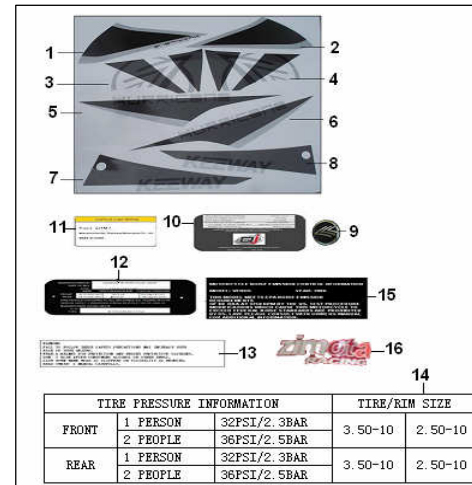

F24.1 STICKER for Gray HN vehicle

NO.	CODE	DESCRIPTION
1	05522B20THNA	FRONT FENDER RIGHT STICKER
2	05521B20THNA	FRONT FENDER LEFT STICKER SILVER
3	05542B20THNA	STICKER,FENDER LEFT COVER I
4	05543B20THNA	STICKER,FENDER RIGHT COVER I
5	05512B20THNA	STICKER,RIGHT SIDE COVER
6	05513B20THNA	STICKER,LEFT SIDE COVER
7	05545B20THNA	STICKER,FENDER LEFT COVER II
8	05544B20THNA	STICKER,FENDER RIGHT COVER II
9	05525BMBT004	MARK ,BIRD BLACK
12	57001B20T00D	PLATE, FRAME LABEL (EEC2)

QTY.
1
1
1
1
1
1
1
1
1
1
1

CZ 2007-2008