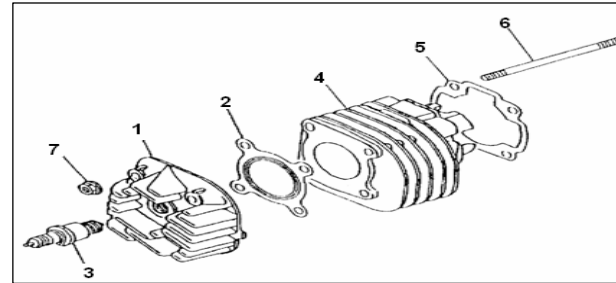

HURRICANE 50 2T

E01 CYLINDER HEAD ASSY

NO.	CODE	EN DESCRIPTION	QTY.	NOTES
1	201200.066000	HEAD,CYLINDER	1	
2	30507B01F000	GASKET,CYLINDER HEAD	1	
3	201204.015000	SPEAK PLUG (type:BR7ES)	1	
4	204200.041000	CYLINDER	1	
5	204204.001000	GASKET,CYLINDER	1	
6	26107B01F910	STUD BOLT	4	
7	304290700063	NUT	4