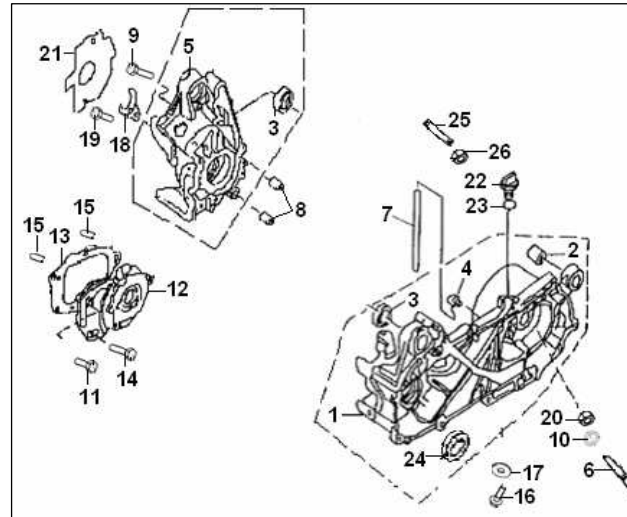

E02 CRANKCASE ASSY

NO	CODE	DESCRIPTION	QTY	RMK
1	26100B01F00B	CRANKCASE,LH	1	
2	26108G02F000	BUSH,ENGINE MOUNTING	1	
3	207230.002000	BUSH,ENGINE MOUNTING	2	
4	26126G02F000	BREATHER PLUG	1	
5	26200B01F000	CRANKCASE,RH 1	1	
6	26142G02F000	BRAKE SHOE ANCHOR PIN ASSY	1	
7	26105G02F000	HOSE	1	
8	26123G02F000	DOWEL PIN	2	
9	B02270603564	SCREW	6	
10	14222J01F000	O RING6.8X1.9	1	
11	B01070603064	BOLT	2	
12	18101G02F001	COVER, GEAR BOX	1	
13	214201.001000	GASKET,GEAR BOX	1	
14	B01070602264	BOLT	3	
15	26208J01F000	DOWEL PIN	2	
16	301310801605	FLANGE BOLT	1	
17	18105H03F000	WASHER	1	
18	26214G02F000	HOLDER	1	
19	301310601262	BOLT M6X12	1	
20	304290800062	NUT	1	
21	206321.001000	GASKET	1	
22	206407.004083	OIL PLUG	1	
23	26102G02F000	O-RING	1	
24	26112G02F000	SHAFT COLLAR	1	
25	231215.001000	shaft	1	
26	B04171012563	NUT	1