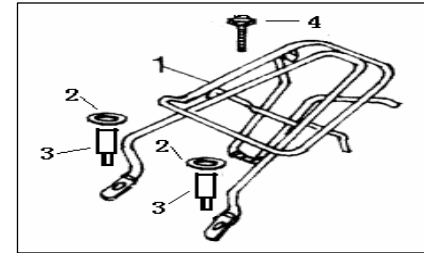

HURRICANE 50 2T

F09 CARRIER ASSY.

NO	CODE		QTY.
1	52011B20T000	REAR CARRIER	1
2	51014B20T000	DECORATIVE,COVER	2
3	51016B20T000	SPECIAL SCREW	2
4	B01070601665	BOLT M6X16	1