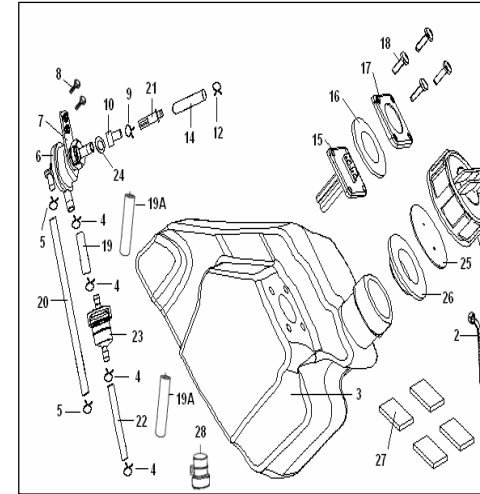

HURRICANE 50 2T

F07 FUEL TANK ASSY.

NO.	CODE		QTY.
1	50201B0ET000	LIP FUEL TANK	1
2	50910B0ET000	TIE ASSY. FUEL TANK	1
3	50100B0ETT10	BODY, FUEL TANK	1
4	50307BM0T000	CLIPφ8	4
5	50306BM0T000	CLIPφ7	2
6	50300B0ET000	Fuel cock	1
7	50313B20T000	PLATE.FUEL COCK	1
8	B02000501064	SCREW M5×10	2
9	50308B20T000	CLIPφ16	1
10	50311B20T000	COUPLER.FUEL COCK	4
12	50309B20T000	CLIPφ11	1
14	50301B20T000	FILTER CASE	1
15	50800B0ETT10	SENSOR ASSY.	1
16	50004B0ETT10	GLUE MAT	1
17	50003B0ETG80	SENSOR BOARD	1
18	B13140601405	BOLT ASSY. M6X14	4
19	50302B20T000	HOSE IIφ4.5×φ8.5×60	1
20	50303B20T000	HOSE IIIφ4×φ8×175	1
21	50352B20T000	FUEL FILTER	1
22	50304B20T000	HOSE φ4.5×φ8.5×150	1
23	50340J0ET000	FILTER, FUEL	1
24	50312B0ET000	RUBBER SEAL	1
25	50203B0ET000	LIPOIL TANK PLASTIC CUSHION	1
26	50202B0ET000	LIP OIL TANK SEAL	1
27	50920B0ET000	CUSHION	4
28	50391J0ET000	GASKET	1