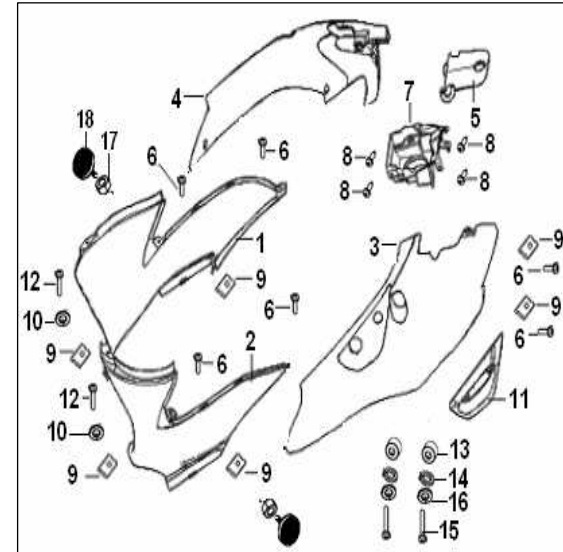

NO.	CODE	DESCRIPTION	QTY.	REMARKS
1	65603B20T000	COVER FRONT RH	1	
2	65601B20T000	COVER FRONT LH	1	
3	65604B20TCA0	COVER REAR LH,(SILVER CA)	1	CZ 2006
3	65604B20TRH0	COVER REAR LH,(RED BH)	1	VRM 2006
3	65604B20TL70	COVER REAR LRH,(BLUE L7)	1	AZ 2006
3	65604B20TBH0	COVER REAR LH,(BLACK BH)	1	LARANJA,VRM, CZ 2007-2008
3	65604B20TCE0	COVER REAR LH,(SILVER CE)	1	AZ 2007-2008
3	65604B03011Z	COVER REAR LH,(BLACK BH)	1	c/ autocolantes cz 2007-2008
3	65604B03012Z	COVER REAR LH,(BLACK BH)	1	c/ autocolantes vrm 2007-2008
3	65604B03013Z	COVER REAR LH,(BLACK BH)	1	c/ autocolantes laranja 2007-2008
3	65604B03014Z	COVER REAR LH,(SILVER CE)	1	c/ autocolantes az 2007-2008
4	65602B20TCA0	COVER REAR RH, (SILVER CA)	1	CZ 2006
4	65602B20TRH0	COVER REAR RH,(RED BH)	1	VRM 2006
4	65602B20TL70	COVER REAR RH,(BLUE L7)	1	AZ 2006
4	65602B20TBH0	COVER REAR RH, (BLACK BH)	1	LARANJA,VRM, CZ 2007-2008
4	65602B20TCE0	COVER REAR RH,(SILVER CE)	1	AZ 2007-2008
4	65602B03011Z	COVER REAR RH,(BLACK BH)	1	c/ autocolantes cz 2007-2008
4	65602B03012Z	COVER REAR RH,(BLACK BH)	1	c/ autocolantes vrm 2007-2008
4	65602B03013Z	COVER REAR RH,(BLACK BH)	1	c/ autocolantes laranja 2007-2008
4	65602B03014Z	COVER REAR RH,(SILVER CE)	1	c/ autocolantes az 2007-2008
5	65606B20TCA0	COUPLING BOARD,(SILVER CA)	1	CZ 2006
5	65606B20TRH0	COUPLING BOARD,(RED RH)	1	VRM 2006
5	65606B20TL70	COUPLING BOARD,(BLUE L7)	1	AZ 2006
5	65606B20TBH0	COUPLING BOARD,(BLACK BH)	1	LARANJA,VRM, CZ 2007-2008
5	65606B20TCE0	COUPLING BOARD,(SILVER CE)	1	AZ 2007-2008
6	B05070421605	TAPPING SCREW ST4.2×16	6	
7	65615B20T000	BOARD, FUEL TANK FIXING	1	
8	B05070401005	TAPPING SCREW, ST4×10	4	
9	65801B20T000	CARD	6	
10	B07030000504	WASHER 5MM	2	
11	65612B20T000	HANDLE, LH	1	
12	B05074201605	TAPPING SCREW, ST4.2×16	2	
13	65613B20T000	BUSH, HANDLE	2	
14	B07030000604	WASHER 6	2	
15	B02000603064	SCREW M6×25	2	
16	B07000000604	WASHER SPRING 6	2